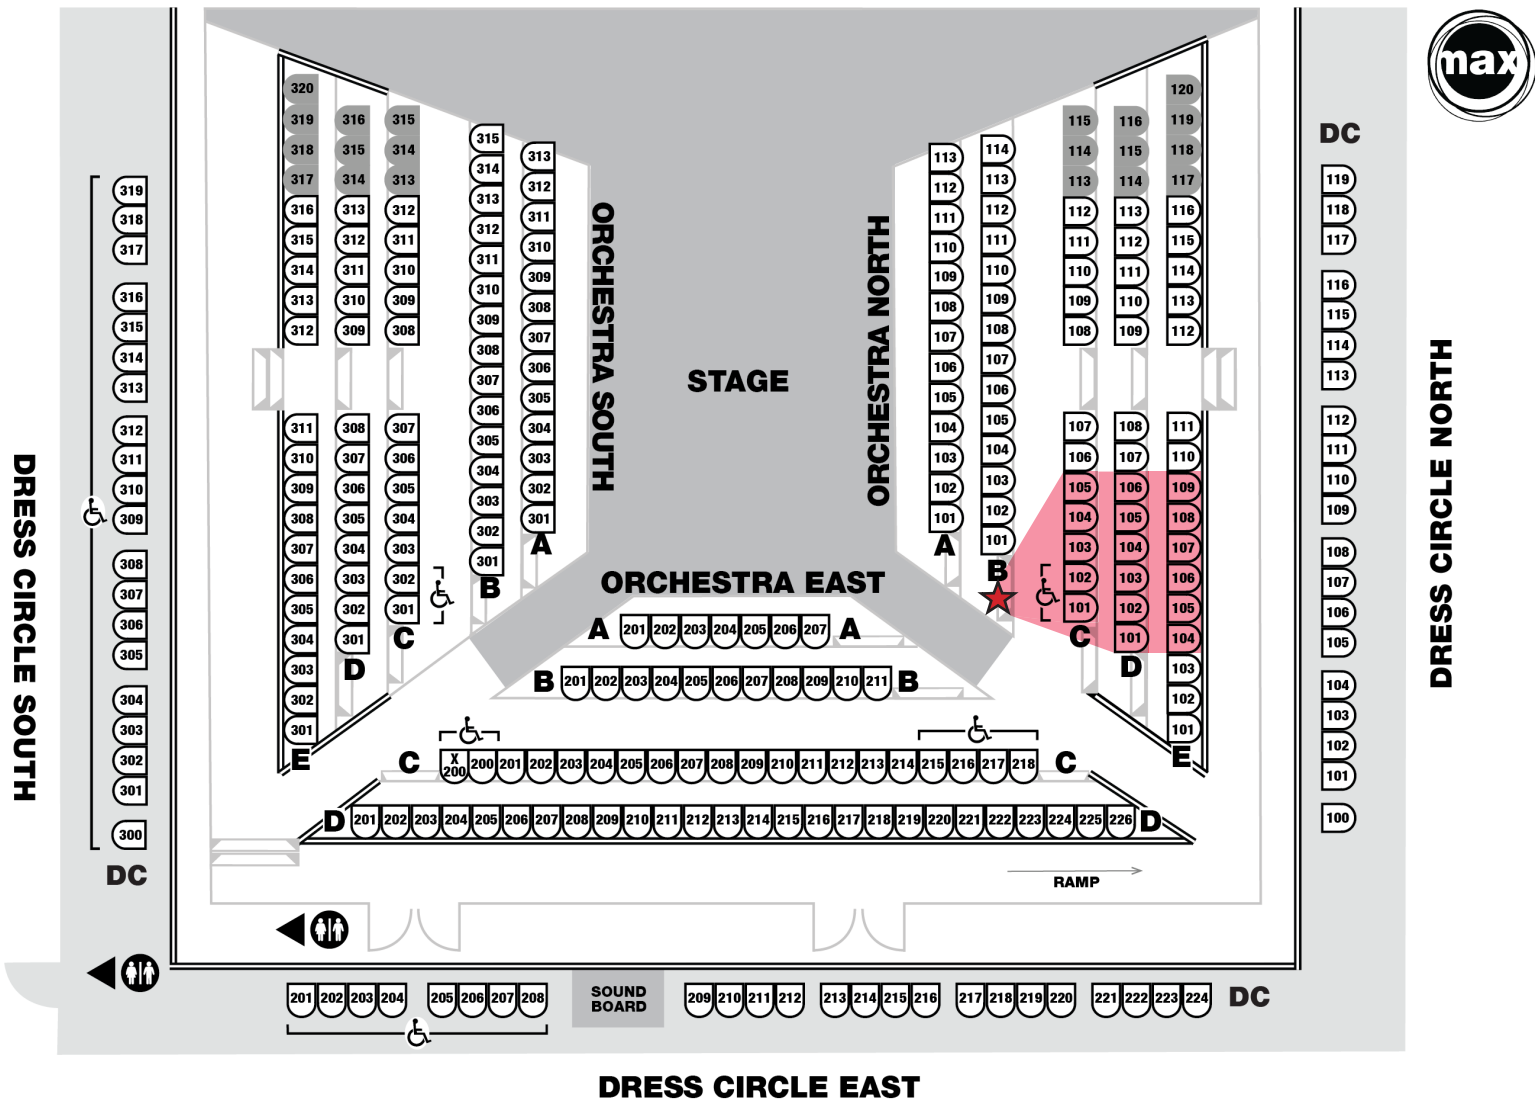

SWEENEY TODD

ASL interpreted performance
June 29 at 8PM

Available seats in red
star is the interpreter location

Access reserved seats with code
SWEENEYASL

SigTheatre.org | tickets@sigtheatre.org

signature

4200 Campbell Ave, Arlington VA
Free Parking, 16 area restaurants