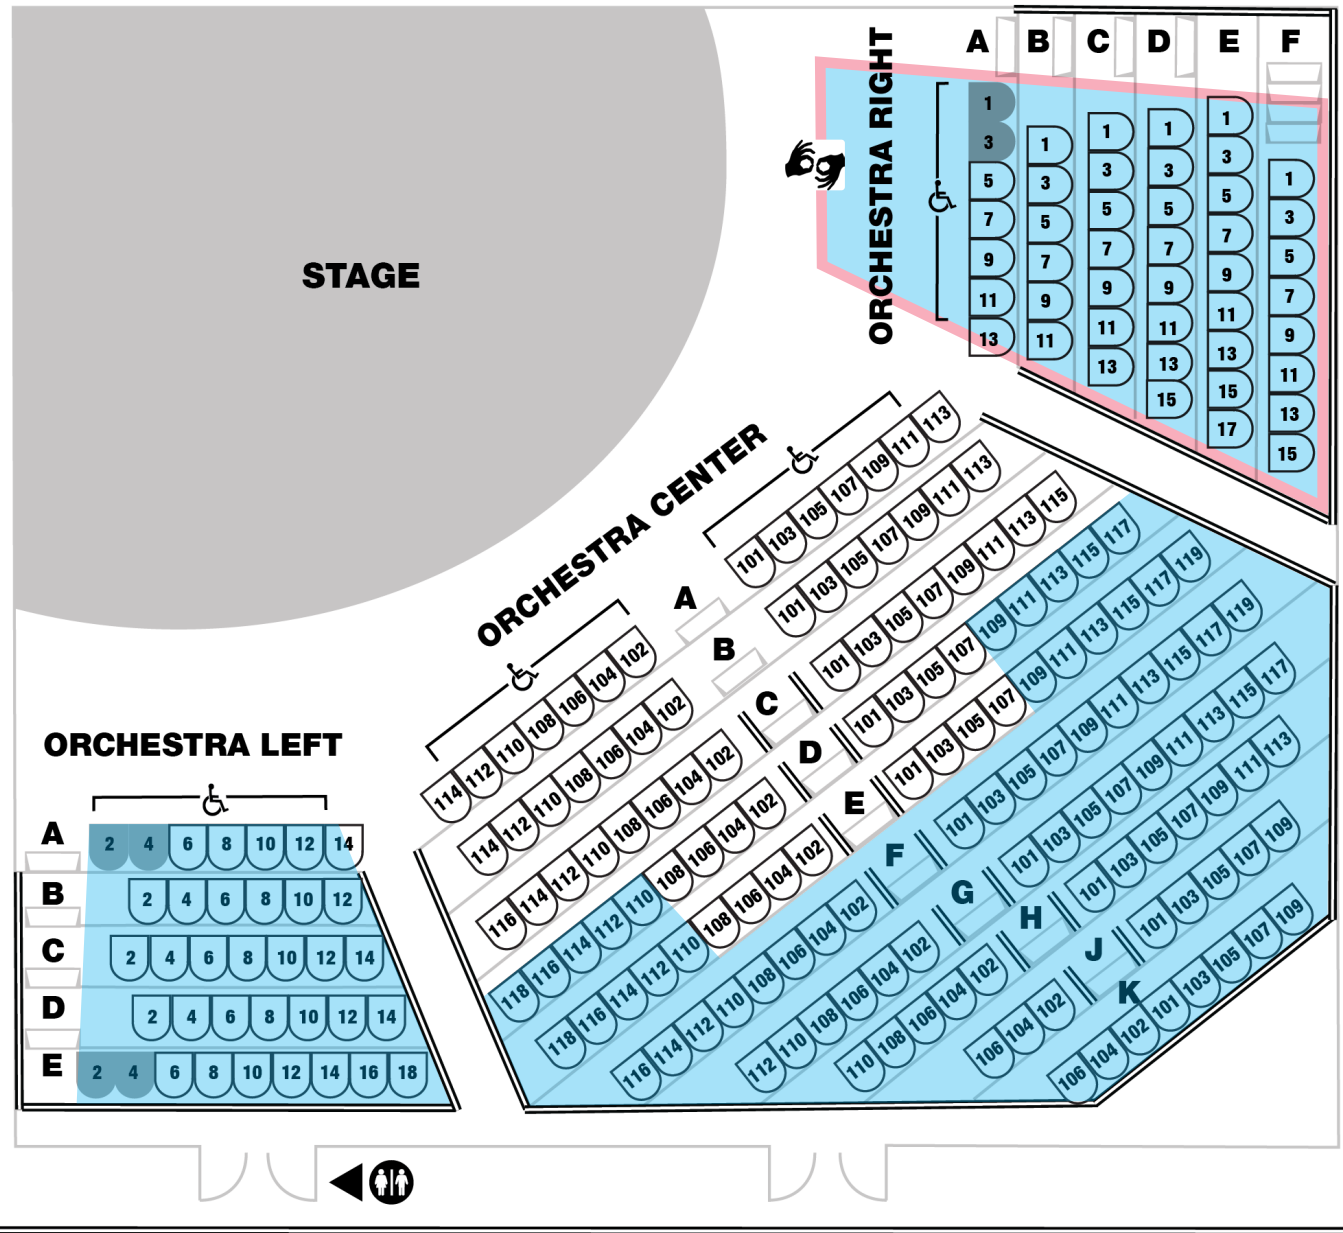

PRIVATE JONES

FEBRUARY 6 – MARCH 17, 2024

DRESS CIRCLE RIGHT

408 407 406 405

404 403 402 401

DC

key

- seat
- accessible seat
- limited view seat
- railing
- stair

Open Captions

Available every performance

Open captions are best visible from the sides of the stage and behind row E

ASL Interpreted Performances

Feb 27 & Mar 6 at 7:30PM,
Mar 9 at 8PM, Mar 10 & Mar 16
at 2PM

ASL interpreter location

ASL Interpreter line of sight

DRESS CIRCLE LEFT

301
302
303
304
305
DC

DC

201 202 203 204 205 206 207 208 209 210 211 212 213 214 215 216 217 218 219 220 221 222 223 224 225 226 227

DRESS CIRCLE LEFT

DC

123
122
121
120
119
118
117
116
115
114
113
112
111
110
109
108
107
106
105
104
103
102
101

SOUND BOARD

DRESS CIRCLE RIGHT