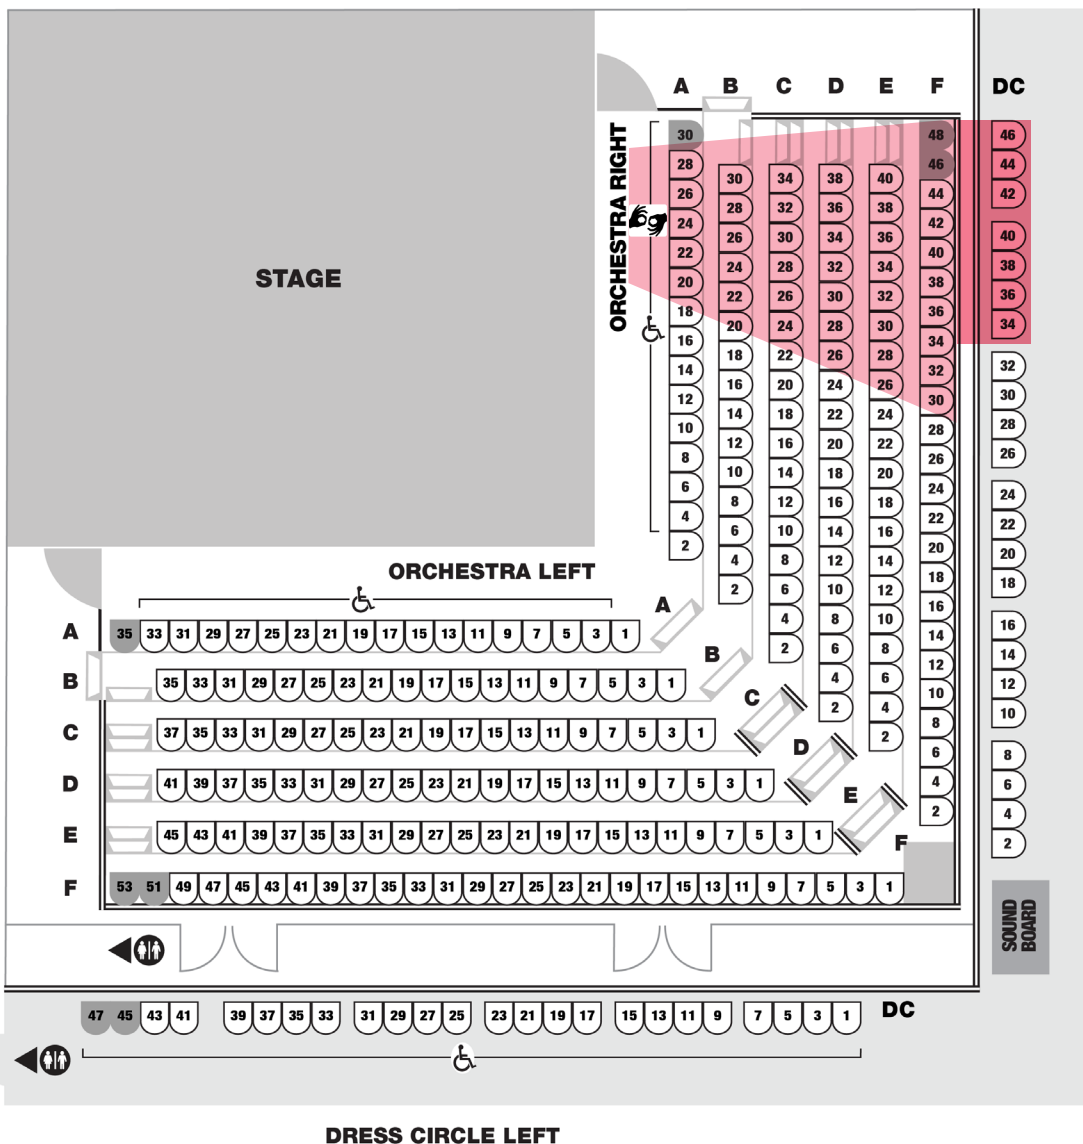

HAIR

ASL interpreted performance
May 18 at 2PM

Available seats in red,
limited view seats in dark red

Hand symbol is the interpreter location

SigTheatre.org | tickets@sigtheatre.org

signature

4200 Campbell Ave, Arlington VA
Free Parking, 16 area restaurants