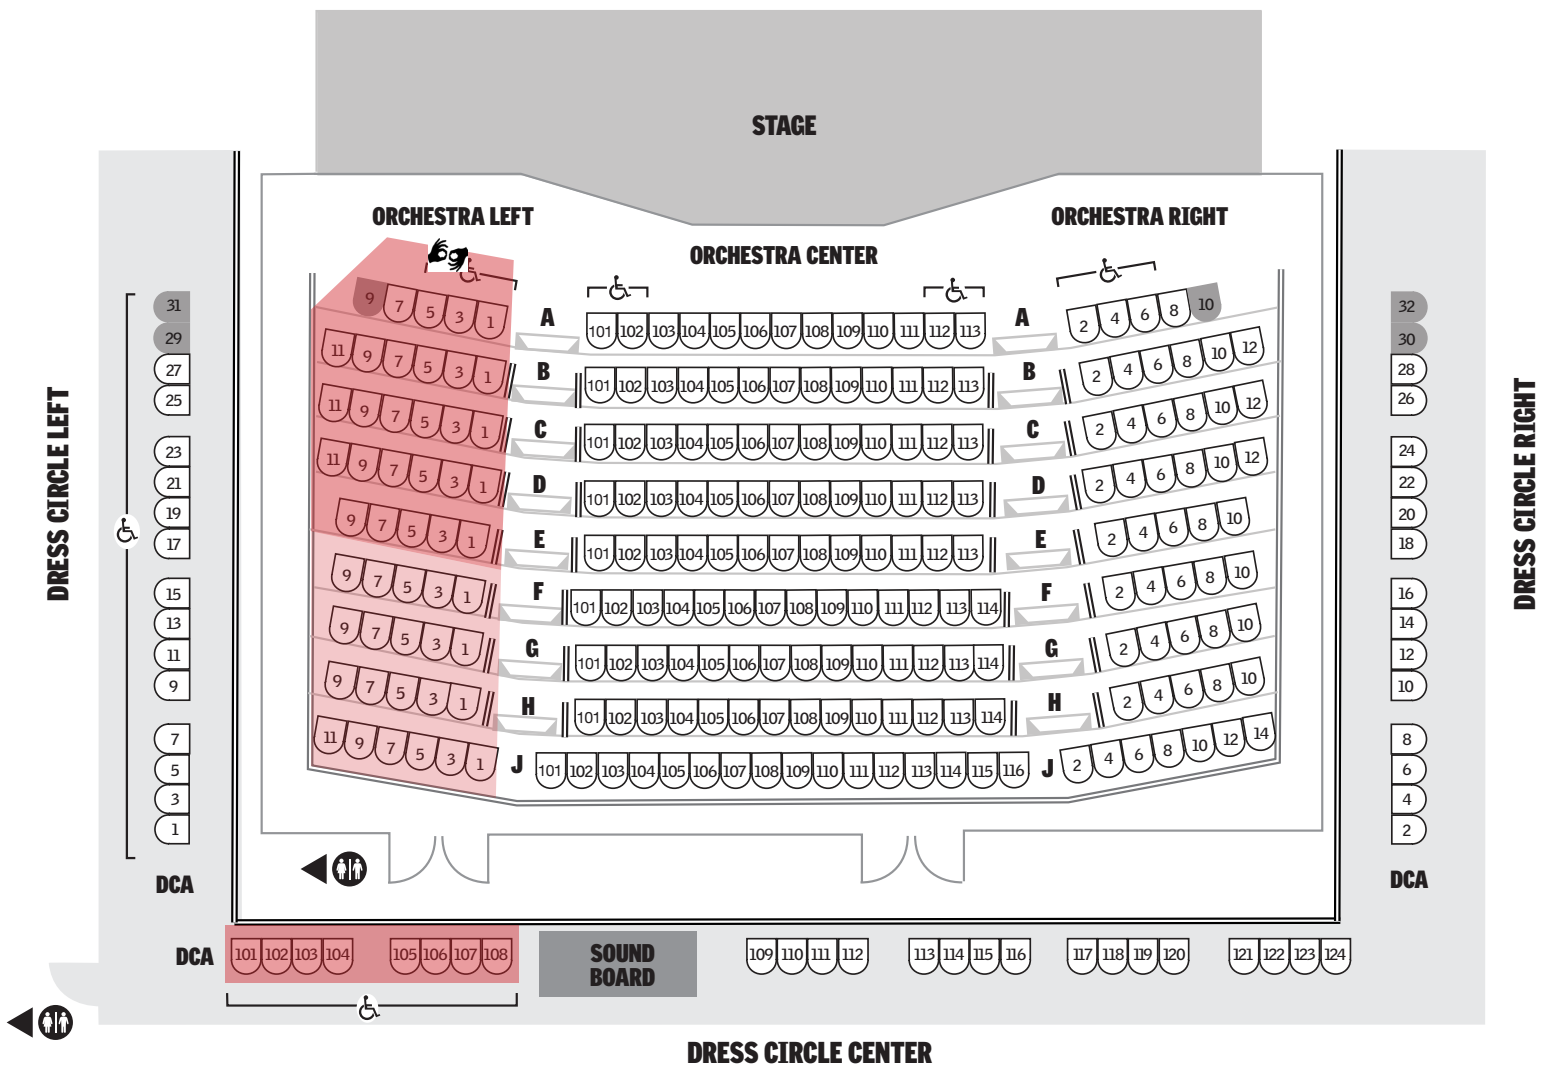

SOFT POWER

**ASL INTERPRETED PERFORMANCE
SEPTEMBER 6 AT 8PM**

Available seats in red,
limited view seats in dark red

Hand symbol is the interpreter location

**SIGNATURE
THEATRE**

**SIGTHEATRE.ORG
TICKETS@SIGTHEATRE.ORG**

4200 CAMPBELL AVE., ARLINGTON, VA | FREE PARKING, 16 AREA RESTAURANTS