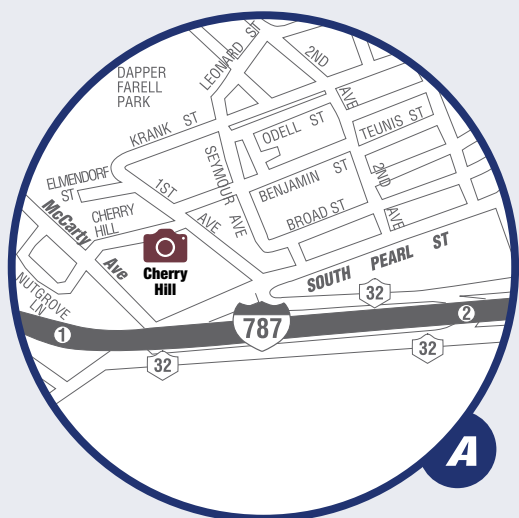

DOWNTOWN ALBANY

MAP LEGEND

- Lodging
- Attractions

This map is presented and distributed by

ALBANY.
Albany County Convention & Visitors Bureau

25 Quackenbush Square, Albany, NY 12207
Phone: (518) 434-1217 / 800-258-3582
Fax: (518) 434-0887
www.albany.org

@DiscoverAlbany