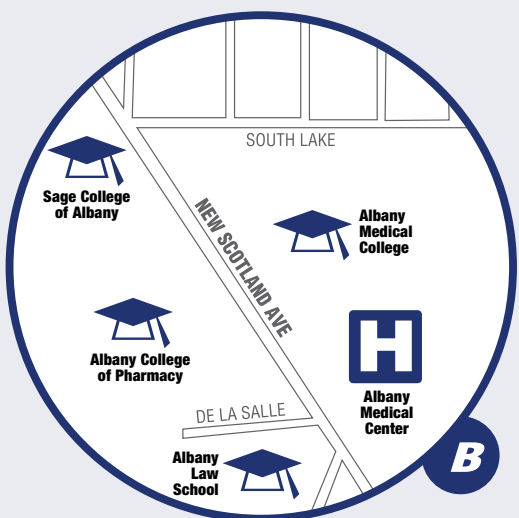

DOWNTOWN ALBANY

MAP LEGEND

- Lodging
- Attractions

This map is presented and distributed by

ALBANY.
Albany County Convention & Visitors Bureau

25 Quackenbush Square, Albany, NY 12207
Phone: (518) 434-1217 / 800-258-3582
Fax: (518) 434-0887
www.albany.org

@DiscoverAlbany