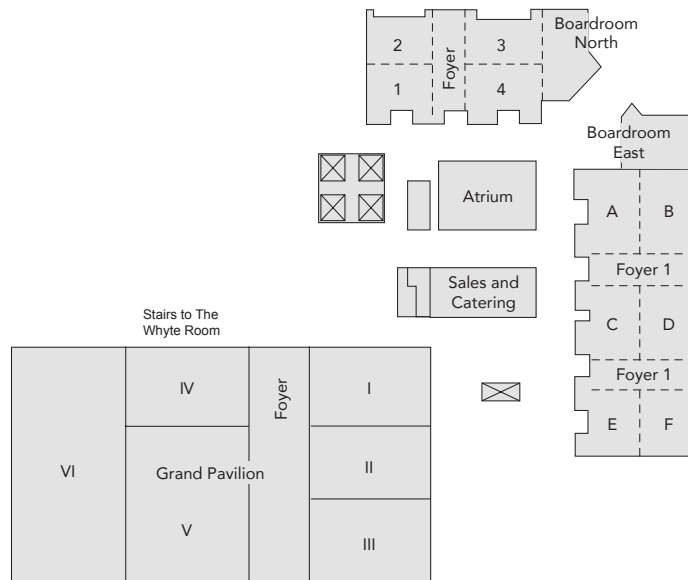

BUILDING FACILITIES AND ROOM CAPACITIES

ROOM	SQ. FT.	DIMENSIONS	CEILING	THEATRE	CLASSROOM	BANQUET	CONFERENCE	RECEPTION
Grand Pavilion	11300	146' x 78'	—	1,275	850	1,000	—	1,200
Pavilion I	1092	26' x 42'		125	60	70	30	120
Pavilion II	1092	26' x 42'		125	60	70	30	120
Pavilion III	1092	26' x 42'		125	60	70	30	120
Corridor	1560	78' x 20'		—	—	—	—	—
Pavilion IV	1092	26' x 42'		125	60	70	30	120
Pavilion V	2184	52' x 42'		250	120	150	60	240
Pavilion VI	3276	78' x 42'		375	190	210	—	350
Pavilion I-III	3276	78' x 42'		375	190	210	—	500
Pavilion IV-VI	6552	78' x 84'		740	380	500	—	700
Enchantment Ballroom	4134	106' x 39'		400	200	300	—	400
Enchantment A	551	19' x 29'		60	27	40	20	60
Enchantment B	551	19' x 29'		60	27	40	20	60
Corridor	456	38' x 12'		—	—	—	—	—
Enchantment C	456	19' x 24'		50	24	30	20	50
Enchantment D	456	19' x 24'		50	24	30	20	50
Corridor	456	38' x 12'		—	—	—	—	—
Enchantment E	551	19' x 29'		60	27	40	20	60
Enchantment F	551	19' x 29'		60	27	40	20	60
Fiesta Room	2160	36' x 60'		180	100	150	—	225
Fiesta 1	450	18' x 25'		40	24	24	20	35
Fiesta 2	450	18' x 25'		40	24	24	20	35
Corridor	432	38' x 12'		—	—	—	—	—
Fiesta 3	450	18' x 25'		40	24	24	20	35
Fiesta 4	450	18' x 25'		40	24	24	20	35
Boardroom East	480	32' x 15'		40	—	30	20	30
Boardroom North	435	29' x 15'		—	—	12	12	—
Sierra Vista	1092	42' x 26'		40	20	40	20	75
The Whyte Room	2952	72' x 41'		200	—	150	—	250

1.800.733.9918

. V I S I T .
ALBUQUERQUE
CHANGE YOUR PERSPECTIVE

meet@visitabq.org
www.visitabq.org/meetings