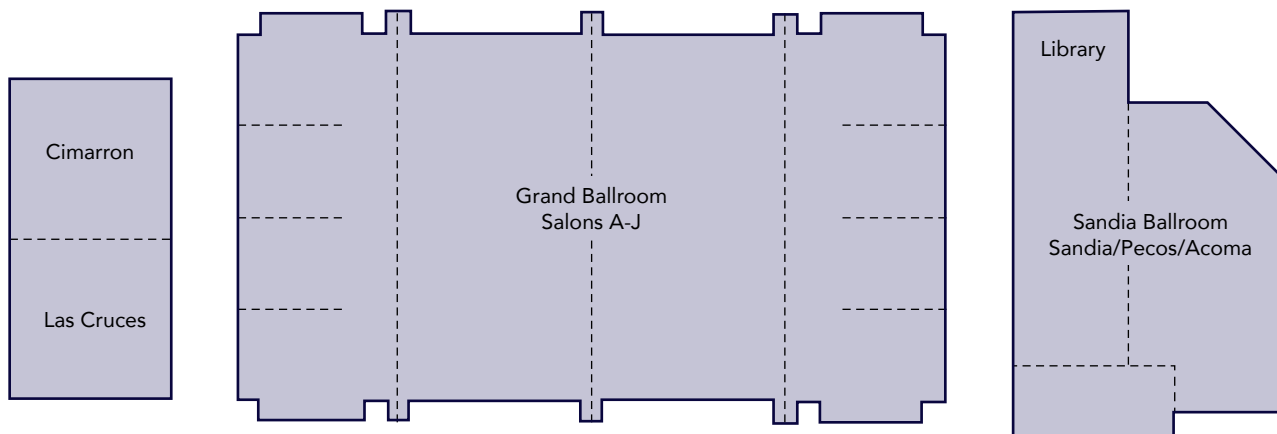

Total Guestrooms:	411	Parking Spaces:	500
Double/Double:	172	Parking Fee:	\$0
Committable Sleeping Rooms:	200	On-Site Restaurants:	1
Suites:	6	Restaurant Seating Capacity:	150
Wheelchair Accessible Sleeping Rooms:	11	Private Dining Capacity:	20
Total Meeting Space (sq. ft.):	17,000	Bar:	Yes
Largest Meeting Room (sq. ft.):	8,240	Swimming Pool:	Yes
Maximum Meeting Capacity:	1,000	Spa:	No
Maximum Banquet Capacity:	700	Workout Facility:	Yes
Data Port Ready:	Yes	Laundry/Valet Service:	Yes
High Speed Internet/Wi-Fi in Guest Rooms:	Yes	Business Center:	Yes
Internet Fee (Guest Rooms):	\$14.95 \$17.95	Gift Shop:	Yes
High Speed Internet/Wi-Fi in Meeting Rooms:	Yes	Room Service Hours:	6am - 10pm
On-Site A/V:	Yes	Pet Friendly:	No
Airport Shuttle:	No	Miles to Abq. Sunport:	10
Fee for Airport Shuttle:	N/A	Miles to Abq. Convention Center:	6
Courtesy Shuttle Miles from Hotel:	5	Miles to shopping (Uptown):	0
Courtesy Shuttle Miles from Hotel:	N/A		

# BUILDING FACILITIES AND ROOM CAPACITIES

ROOM	SQ. FT.	DIMENSIONS	CEILING	THEATRE	CLASSROOM	BANQUET	CONFERENCE	RECEPTION
Grand Ballroom	8240	116 x 71	17'	1100	500	740	-	900
Salon A	470	26 x 18	14'	40	24	30	24	40
Salon B	470	26 x 18	14'	40	24	30	24	40
Salon C	470	26 x 18	14'	40	24	30	24	40
Salon D	470	26 x 18	14'	40	24	30	24	40
Salon G	470	26 x 18	14'	40	24	30	24	40
Salon H	470	26 x 18	14'	40	24	30	24	40
Salon I	470	26 x 18	14'	40	24	30	24	40
Salon J	470	26 x 18	14'	40	24	30	24	40
Salon E	2200	31 x 71	17'	240	130	200	-	220
Salon F	2200	31 x 71	17'	240	130	200	-	220
Carlsbad	690	21 x 33	10'	70	40	50	26	60
Cimarron	690	21 x 33	10'	70	40	50	26	60
Las Cruces	690	21 x 33	10'	70	40	50	26	60
Santa Fe	690	21 x 33	10'	70	40	50	26	60
Pecos, Acoma, Sandia	3820	-	-	280	200	280	-	330
Pecos	1370	28 x 49	10'	140	80	100	40	120
Acoma	1080	25 x 42	10'	100	60	80	30	90
Sandia	1370	-	-	140	60	100	35	120
Poolside Pavilion	2178	33 x 66	14'	220	110	180	-	200
Taos	494	-	-	45	24	30	24	50