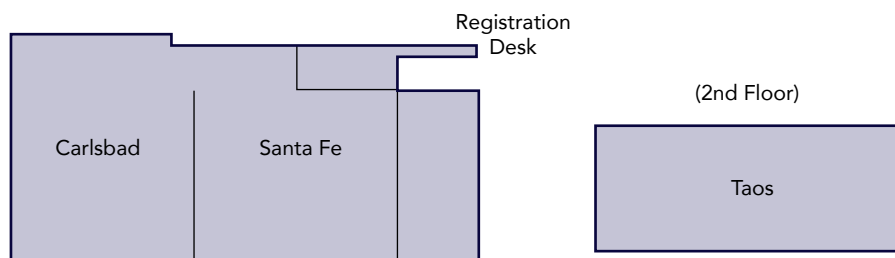

BUILDING FACILITIES AND ROOM CAPACITIES

ROOM	SQ. FT.	DIMENSIONS	CEILING	THEATRE	CLASSROOM	BANQUET	CONFERENCE	RECEPTION
Grand Ballroom	8240	116 x 71	17'	1100	500	740	-	900
Salon A	470	26 x 18	14'	40	24	30	24	40
Salon B	470	26 x 18	14'	40	24	30	24	40
Salon C	470	26 x 18	14'	40	24	30	24	40
Salon D	470	26 x 18	14'	40	24	30	24	40
Salon G	470	26 x 18	14'	40	24	30	24	40
Salon H	470	26 x 18	14'	40	24	30	24	40
Salon I	470	26 x 18	14'	40	24	30	24	40
Salon J	470	26 x 18	14'	40	24	30	24	40
Salon E	2200	31 x 71	17'	240	130	200	-	220
Salon F	2200	31 x 71	17'	240	130	200	-	220
Carlsbad	690	21 x 33	10'	70	40	50	26	60
Cimarron	690	21 x 33	10'	70	40	50	26	60
Las Cruces	690	21 x 33	10'	70	40	50	26	60
Santa Fe	690	21 x 33	10'	70	40	50	26	60
Pecos, Acoma, Sandia	3820	-	-	280	200	280	-	330
Pecos	1370	28 x 49	10'	140	80	100	40	120
Acoma	1080	25 x 42	10'	100	60	80	30	90
Sandia	1370	-	-	140	60	100	35	120
Poolside Pavilion	2178	33 x 66	14'	220	110	180	-	200
Taos	494	-	-	45	24	30	24	50

1.800.733.9918

. VISIT .
ALBUQUERQUE

CHANGE YOUR PERSPECTIVE

meet@visitabq.org
www.visitabq.org/meetings