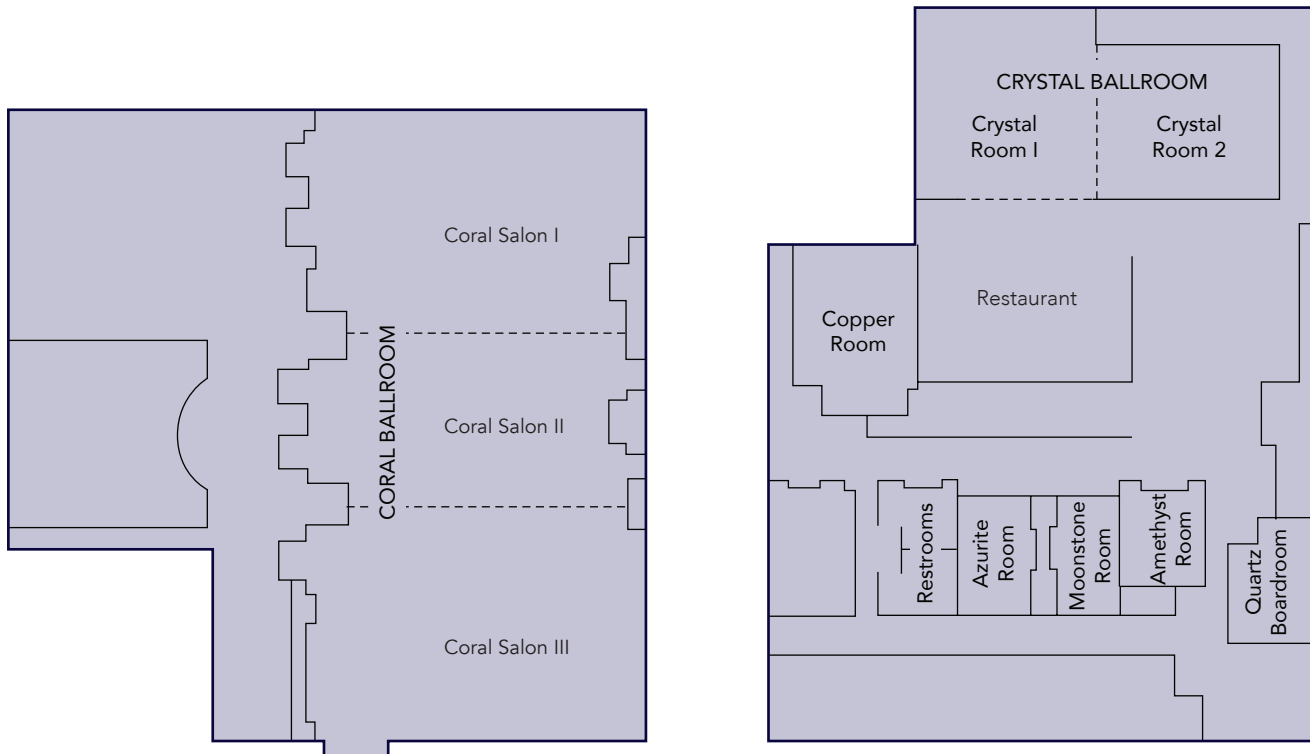

DoubleTree by Hilton Hotel Albuquerque

As the Excitement Builds... \$7 Million Renovation to be completed by July 2017

Located in the heart of Downtown Albuquerque, the DoubleTree by Hilton Hotel Albuquerque is the only hotel conveniently connected to the Albuquerque Convention Center.

Total Guestrooms:	295	Parking Spaces:	105
Double/Double:	158	Parking Fee:	\$12
Committable Sleeping Rooms:	250	On-Site Restaurants:	1
Suites:	8	Restaurant Seating Capacity:	150
Wheelchair Accessible Sleeping Rooms:	6	Private Dining Capacity:	30
Total Meeting Space (sq. ft.):	8,190	Bar:	Yes
Largest Meeting Room (sq. ft.):	3,950	Swimming Pool:	Yes
Maximum Meeting Capacity:	400	Spa:	No
Maximum Banquet Capacity:	280	Workout Facility:	Yes
Data Port Ready:	Yes	Laundry/Valet Service:	Yes
High Speed Internet/Wi-Fi Guest Rooms:	Yes	Business Center:	Yes
Internet Fee (Guest Rooms):	\$0	Gift Shop:	Yes
High Speed Internet/Wi-Fi Meeting Rooms:	Yes	Room Service Hours:	6am - 11pm
On-Site A/V:	Yes	Pet Friendly:	Yes
Airport Shuttle:	Yes	Miles to Abq. Sunport:	4
Fee for Airport Shuttle:	\$0	Miles to Abq. Convention Center:	Connected
Courtesy Shuttle Miles from Hotel:	3	Miles to shopping (Nob Hill):	3

BUILDING FACILITIES AND ROOM CAPACITIES

ROOM	SQ. FT.	DIMENSIONS	CEILING	THEATRE	CLASSROOM	BANQUET	CONFERENCE	RECEPTION
Coral Ballroom	3,948	40.9' x 97.5'	13.67'	325	145	280	N/A	400
Coral Salon I	1,270	39.7' x 32.0'	13.67'	110	50	100	40	120
Coral Salon II	1,108	40.9' x 27.1'	13.67'	90	40	80	40	110
Coral Salon III	1,570	40.9' x 38.4'	13.67'	125	55	105	40	140
Crystal Ballroom	2,324	39' x 64'	10' 4"	176	80	190	N/A	250
Crystal Ballroom I	1,115	33.8' x 33'	10' 4"	85	42	84	40	110
Crystal Ballroom II	1,209	39' x 31'	10' 4"	105	54	106	40	120
Amethyst Room	247	13.8' x 17.9'	10'	10	10	12	10	N/A
Azurite Room	316	12.9' x 24.5'	10'	14	12	20	15	15
Copper Room	586	21.1' x 27.8'	9.25'	40	24	50	24	N/A
Moonstone Room	301	12.3' x 24'	10'	15	12	20	15	N/A
Quartz Boardroom	466	16.9' x 29'	9.25'	N/A	N/A	N/A	15	N/A