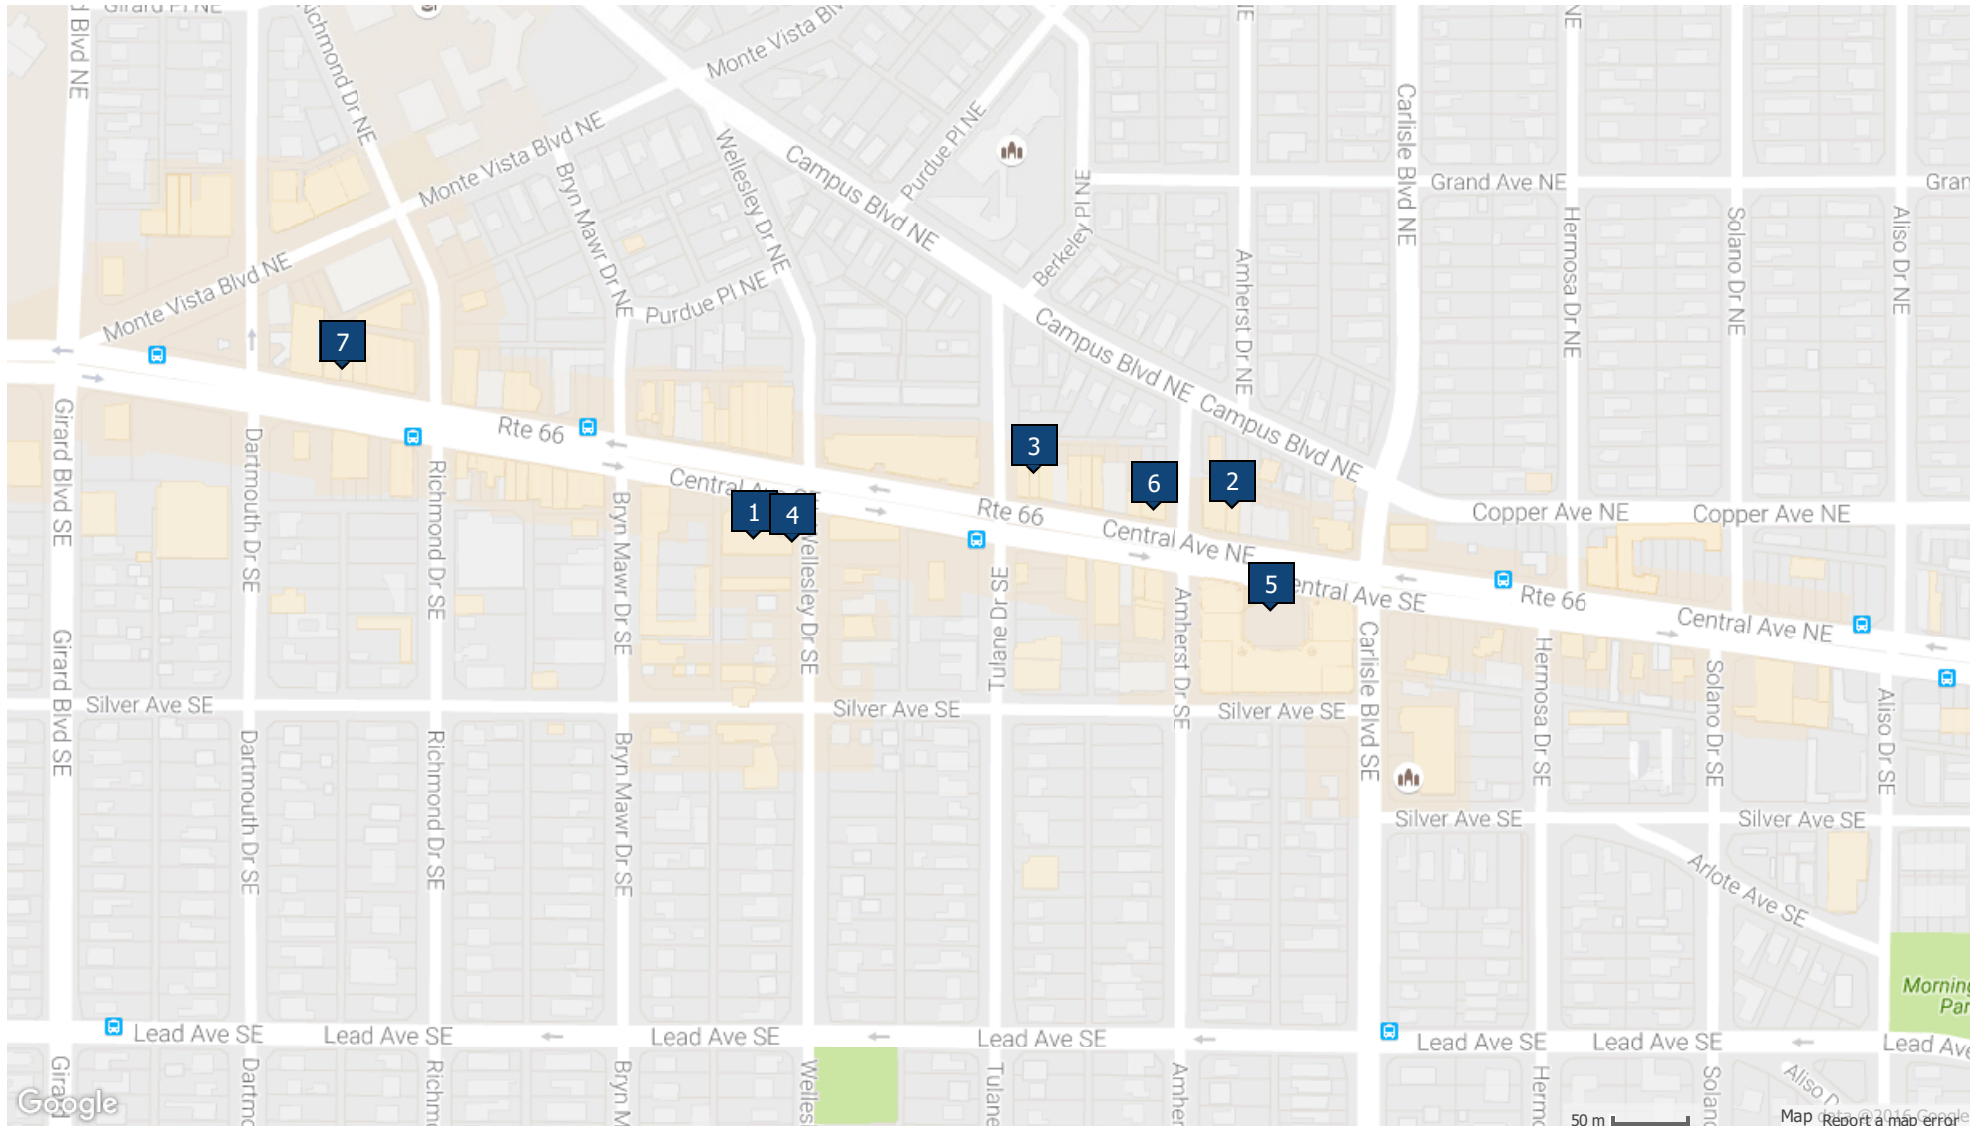

# Nob Hill Dining

Below are the Nob Hill dining options in Albuquerque.

Updated 8/15/16

## Map Points

1

Cold Stone Creamery  
3222 Central Ave. S.E.  
#B  
Albuquerque, NM87106  
(505) 265-3150

2

Elaine's  
3503 Central Ave. N.E.  
Albuquerque, NM87106  
(505) 433-4782

3

IL MCINO WOOD OVEN PIZZA  
3403 Central Ave. N.E.  
Albuquerque, NM87106  
(505) 266-7855

4

Kellys Brew Pub in Historic Nob Hill  
3222 Central Ave. S.E.  
Albuquerque, NM87106  
(505) 262-2739

5

Scalo Northern Italian Grill  
3500 Central Ave. S.E.  
Albuquerque, NM87106  
(505) 255-8781

6

Zacatecas Tacos & Tequila  
3423 Central Ave. N.E.  
Albuquerque, NM87106  
(505) 255-8226

7

Zinc Wine Bar & Bistro  
3009 Central Ave. N.E.  
Albuquerque, NM87106  
(505) 254-9462