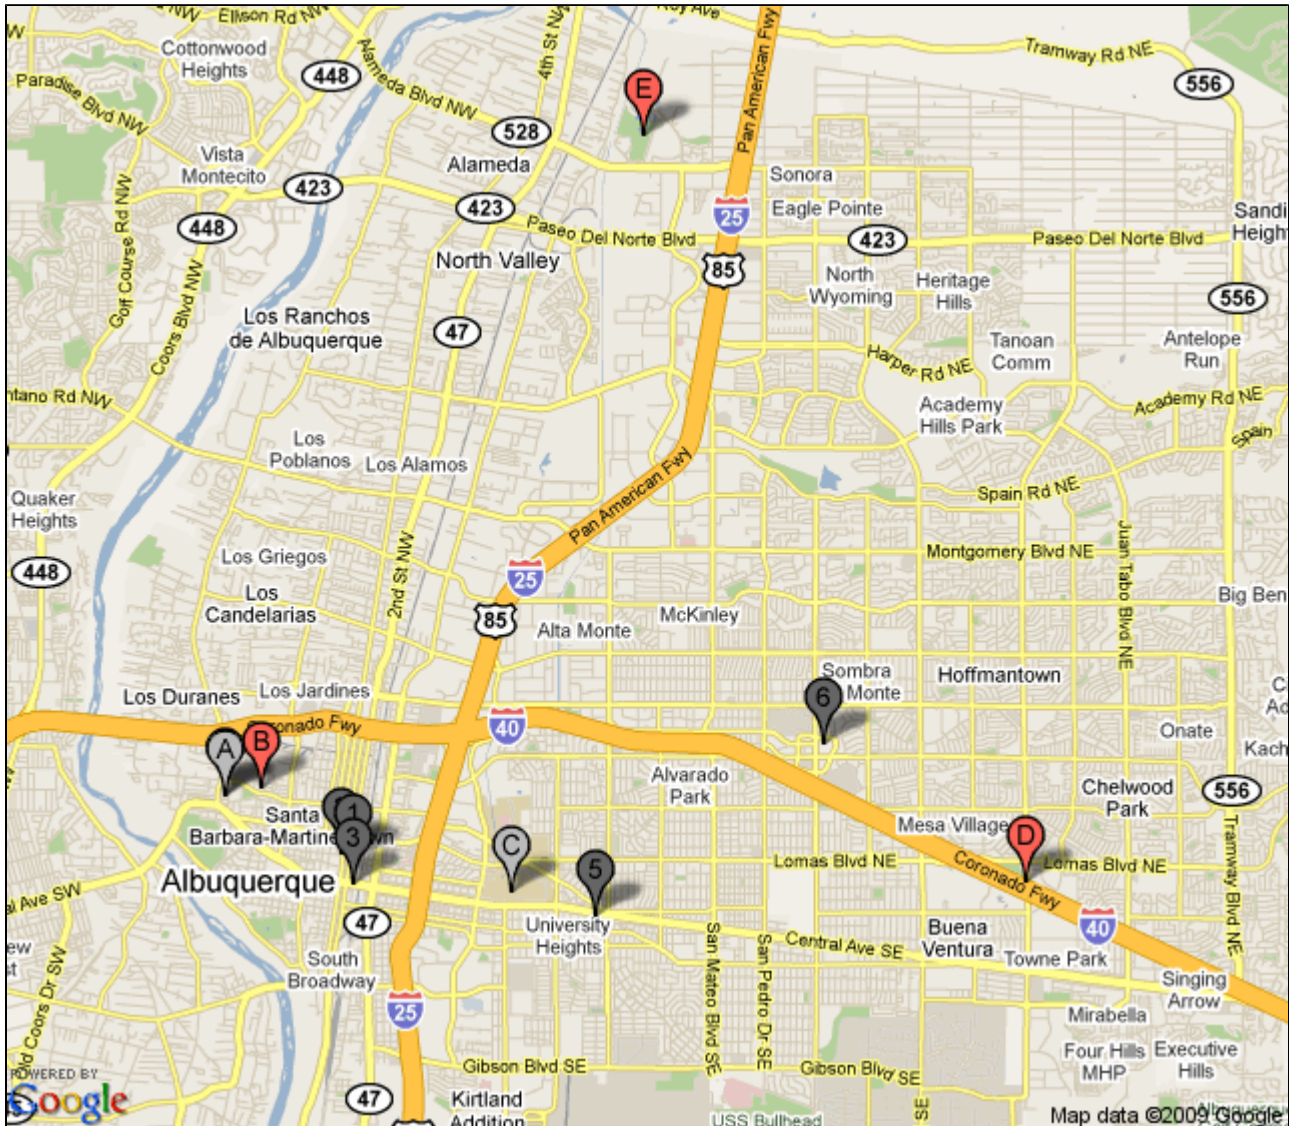

## Science and Technology Tour

Numbered points of interest on this map do not apply to the itinerary and are for location reference only.

Locations marked with an asterisk (\*) are not visible on the map.

## Attractions / Activities

**Explora (Old Town)  
(Museums)**  
1701 Mountain Rd. N.W.  
Albuquerque, NM 87104  
(505) 224-8300  
Days Open: Mon-Sun  
Operation Hours: Mon-Sat:  
10-6, Sun: 12-6

**National Museum of Nuclear  
Science & History (Museums)**  
601 Eubank Blvd. S.E.  
Albuquerque, NM 87123  
(505) 245-2137  
Days Open: Daily  
Operation Hours: 9-5

### Points Of Interest

**1 Convention Center**

401 2nd St NW  
Albuquerque, NM 87102  
(505) 768-4560

**2 Civic Plaza**

11 Civic Plaza NW  
Albuquerque, NM 87102  
(505) 768-3555

**3 Alvarado Transportation  
Center**

100 1st Street SW  
Albuquerque, NM 87102  
(505) 243-RIDE

**4 Old Town Plaza & Visitor Info  
Center**

303 Romero NW  
Albuquerque, NM 87104  
(505) 243-3215

**5 Nob Hill**

2118 Central Ave. S.E.  
Albuquerque, NM 87106  
(505) 265-0433