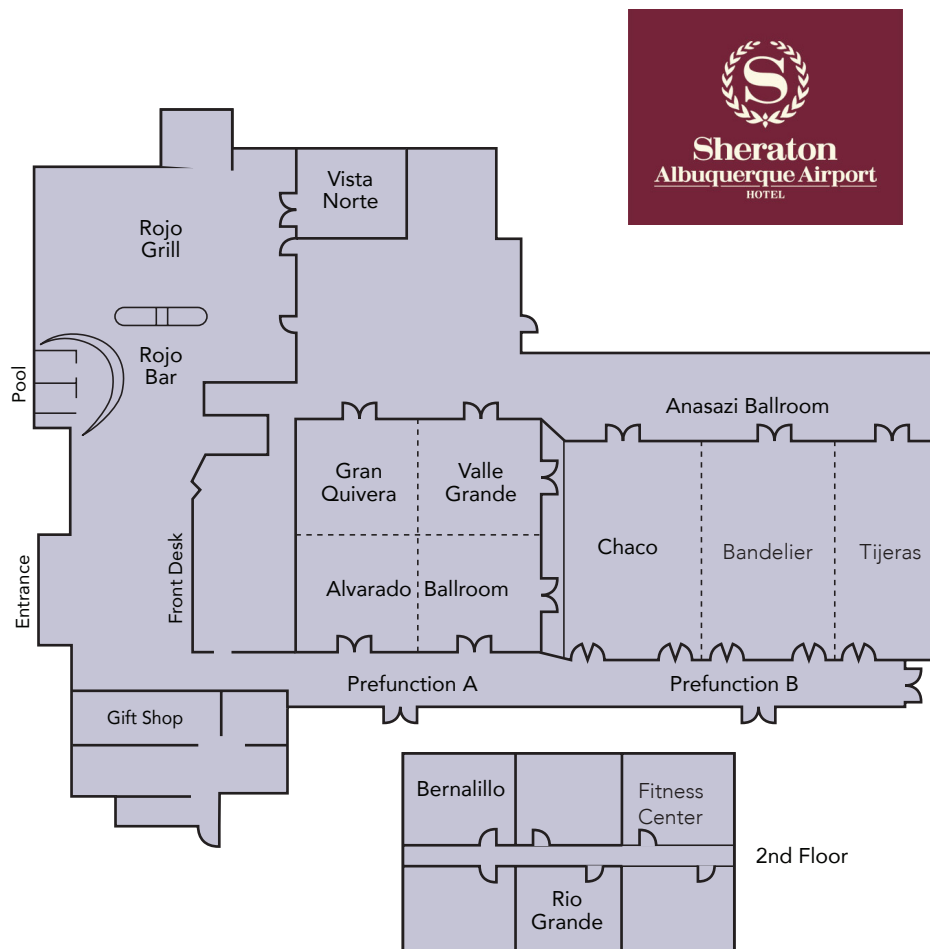

BUILDING FACILITIES AND ROOM CAPACITIES

ROOM	SQ. FT.	DIMENSIONS	CEILING	THEATRE	CLASSROOM	BANQUET	CONFERENCE	RECEPTION
Anasazi Ballroom	5870	57' x 103'	16'	630	350	460	-	610
Chaco	1938	57' x 34'	16'	190	130	130	55	205
Bandelier	1938	57' x 34'	16'	190	130	130	55	205
Tijeras	1938	57' x 34'	16'	190	130	130	55	205
Chaco & Bandelier	3876	57' x 68'	16'	380	260	260	-	400
Bandelier & Tijeras	3876	57' x 68'	16'	380	260	260	-	400
Alvarado Ballroom	3900	65' x 60'	12'	280	215	260	-	400
Gran Quivera	1950	65' x 30'	12'	140	90	130	45	200
GQ I	960	32' x 30'	12'	80	45	50	25	100
GQ II	960	32' x 30'	12'	80	45	50	25	100
Valle Grande	1950	65' x 30'	12'	140	90	130	45	200
VG I	960	32' x 30'	12'	80	45	50	25	100
VG II	960	32' x 30'	12'	80	45	50	25	100
Bernalillo	504	28' x 18'	8'	50	24	30	25	40
Rio Grande	504	28' x 18'	8'	50	24	30	25	40
Vista Norte Boardroom	550	25' x 22'	10'	-	-	-	12	-

Exterior Meeting Space - 14,00 Sq. Ft.

1.800.733.9918

. VISIT .
ALBUQUERQUE

CHANGE YOUR PERSPECTIVE

meet@visitabq.org
www.visitabq.org/meetings