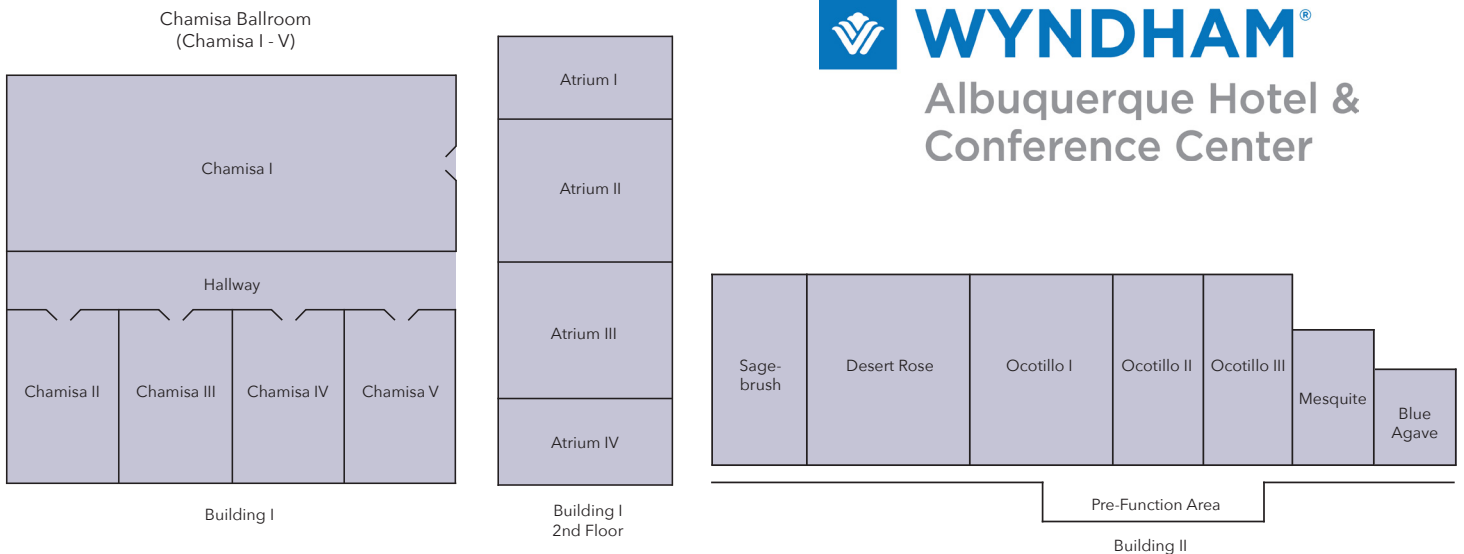

BUILDING FACILITIES AND ROOM CAPACITIES

ROOM	SQ. FT.	DIMENSIONS	CEILING	THEATRE	CLASSROOM	BANQUET	CONFERENCE	RECEPTION
Chamisa Ballroom	6,952	79 x 88	14'	600	325	450	N/A	900
Chamisa I	4,266	79 x 54	14'	400	225	250	N/A	500
Chamisa I + Hall	4,977	79 x 63	14'	450	275	250	N/A	525
Chamisa II, III, IV, V	456	19 x 24	14'	40	30	50	25	50
Chamisa II-V	1,824	79 x 24	14'	200	160	180	N/A	300
Chamisa II-V + Hall	2,607	79 x 33	14'	180	170	190	N/A	310
Ocotillo Ballroom	4,410	45 x 98	8'	500	260	300	N/A	400
Ocotillo I	1,596	45 x 38	8'	150	110	100	40	150
Ocotillo II	1,350	45 x 30	8'	120	80	90	30	125
Ocotillo III	1,350	45 x 30	8'	120	80	90	30	125
Ocotillo I & II	2,856	45 x 68	8'	270	190	190	70	275
Ocotillo II & III	2,700	45 x 60	8'	240	160	175	60	250
Desert Rose	2,205	45 x 49	8'	200	120	130	40	200
Sagebrush	1,260	45 x 28	8'	130	80	100	20	125
Mesquite	1,092	39 x 28	8'	112	70	70	20	100
Blue Agave	1,088	34 x 32	10'	60	60	70	20	100
Atrium I	234	18 x 13	8'	10	N/A	20	10	10
Atrium II	455	35 x 13	8'	30	22	20	25	25
Atrium III	429	33 x 13	8'	30	22	20	25	25
Atrium IV	264	33 x 8	8'	10	N/A	20	10	10
Wyndham Courtyard	4,092	62 x 66	N/A	N/A	N/A	300	N/A	400
Garden Terrace	3,363	59 x 57	25'	N/A	N/A	27	N/A	300
Water Park Mezzanine	3,000	N/A	N/A	N/A	N/A	175	N/A	250
Boardroom	459	27 x 13	8'	N/A	N/A	N/A	10	N/A

WYNDHAM®
Albuquerque Hotel & Conference Center

1.800.733.9918

. V I S I T .
ALBUQUERQUE

meet@visitabq.org
www.visitabq.org/meetings

CHANGE YOUR PERSPECTIVE