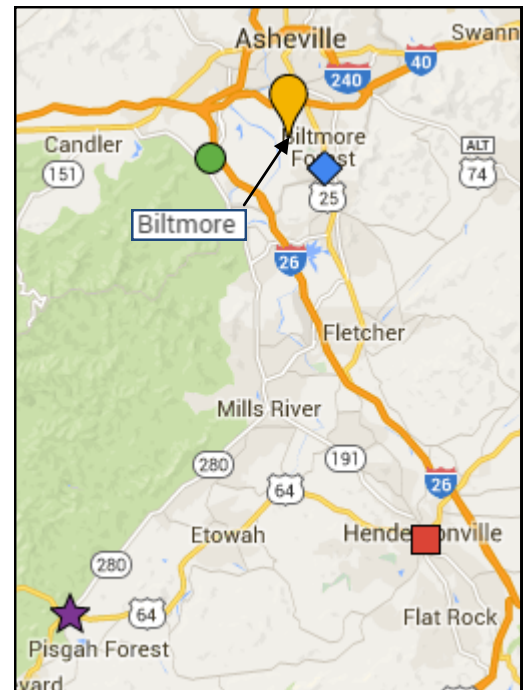

Asheville Area Bike Shops

Supporters

● Motion Makers

www.motionmakers.com
878 Brevard Rd.
Asheville, NC 28806
(828) 633-2227
Mon-Sat 10-6, Sun 12-5
(6.8 miles from Biltmore)

◆ Liberty Bicycles

www.libertybikes.com
1378 Hendersonville Rd.
Asheville, NC 28803
(828) 274-2453
Mon-Fri 10-6, Sat 10-6, Sun
12-5
(3.6 miles from Biltmore)

Sycamore Cycles

www.sycamorecycles.com
■ Hendersonville Location:
146 3rd Avenue East
(828) 693-1776
Mon-Fri 10-6, Sat 9-5
(22.1 miles from Biltmore)

★ Pisgah Forest Location:
112 New Hendersonville
Hwy
(828) 877-5790
Mon-Fri 7:30-6, Sat 7:30-5
(26.7 miles to Biltmore)

Additional WNC Bike Dealers Association Members

Epic Cycles

800 Haywood Rd.
Asheville, NC 28806
(828) 505-4455
Mon-Fri 10-6, Sat 10-4
(4.1 miles from Biltmore)

Youngblood Bicycles

233 Merrimon Ave.
Asheville, NC 28801
(828) 251-4686
Mon-Fri 10-6, Sat 10-5
(3.2 miles from Biltmore)

Asheville Bicycle Co.

1000 Merrimon Ave.
Asheville, NC 28804
(828) 774-5215
Mon-Sat 10-7, Sun 1-5
(5 miles from Biltmore)

Beer City Bicycles

144 Biltmore Ave.
Asheville, NC 28801
(828) 575-2453
Mon-Sat 10-7, Sun 12-5
(2.2 miles from Biltmore)