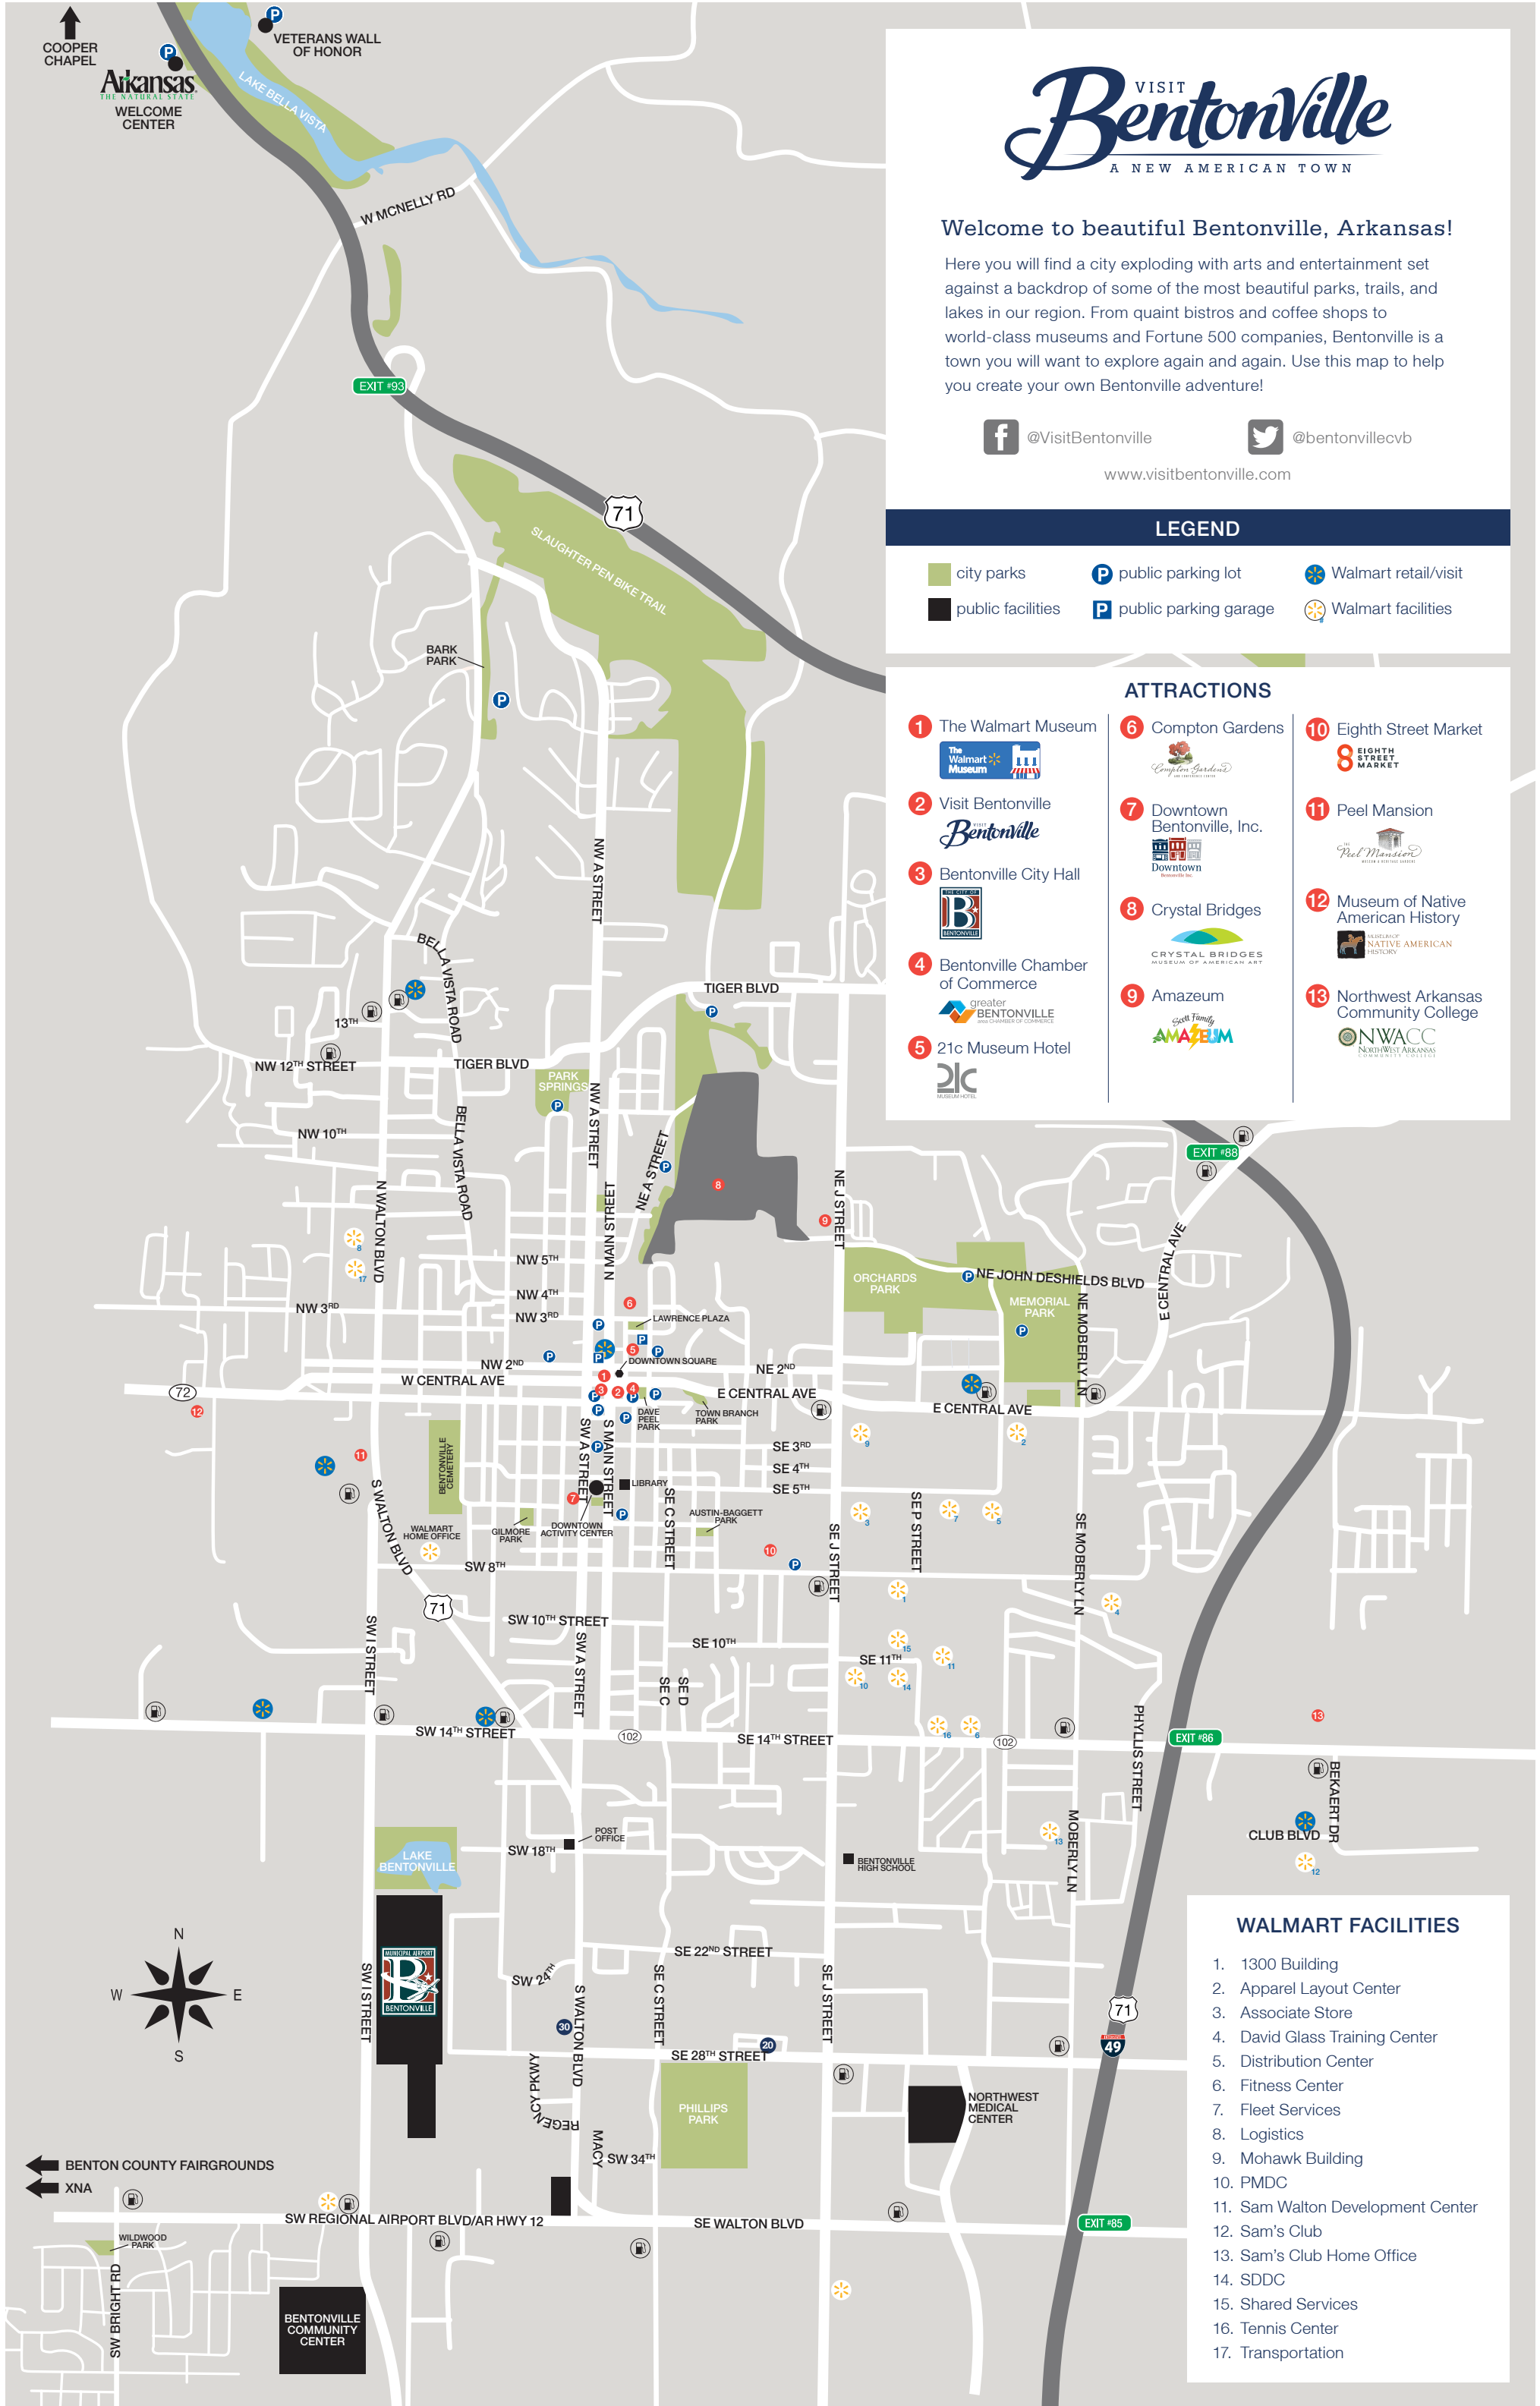

↑ COOPER CHAPEL
Arkansas
 THE NATURAL STATE
 WELCOME CENTER

VISIT Bentonville

A NEW AMERICAN TOWN

Welcome to beautiful Bentonville, Arkansas!

Here you will find a city exploding with arts and entertainment set against a backdrop of some of the most beautiful parks, trails, and lakes in our region. From quaint bistros and coffee shops to world-class museums and Fortune 500 companies, Bentonville is a town you will want to explore again and again. Use this map to help you create your own Bentonville adventure!

@VisitBentonville

@bentonvillecvb

www.visitbentonville.com

LEGEND

- city parks
- public parking lot
- Walmart retail/visit
- public facilities
- public parking garage
- Walmart facilities

ATTRACTIONS

- | | | |
|--|---|---|
| <ol style="list-style-type: none"> 1 The Walmart Museum
 2 Visit Bentonville
 3 Bentonville City Hall
 4 Bentonville Chamber of Commerce
 5 21c Museum Hotel
 | <ol style="list-style-type: none"> 6 Compton Gardens
 7 Downtown Bentonville, Inc.
 8 Crystal Bridges
 9 Amazeum
 | <ol style="list-style-type: none"> 10 Eighth Street Market
 11 Peel Mansion
 12 Museum of Native American History
 13 Northwest Arkansas Community College
 |
|--|---|---|

WALMART FACILITIES

1. 1300 Building
2. Apparel Layout Center
3. Associate Store
4. David Glass Training Center
5. Distribution Center
6. Fitness Center
7. Fleet Services
8. Logistics
9. Mohawk Building
10. PMDC
11. Sam Walton Development Center
12. Sam's Club
13. Sam's Club Home Office
14. SDDC
15. Shared Services
16. Tennis Center
17. Transportation