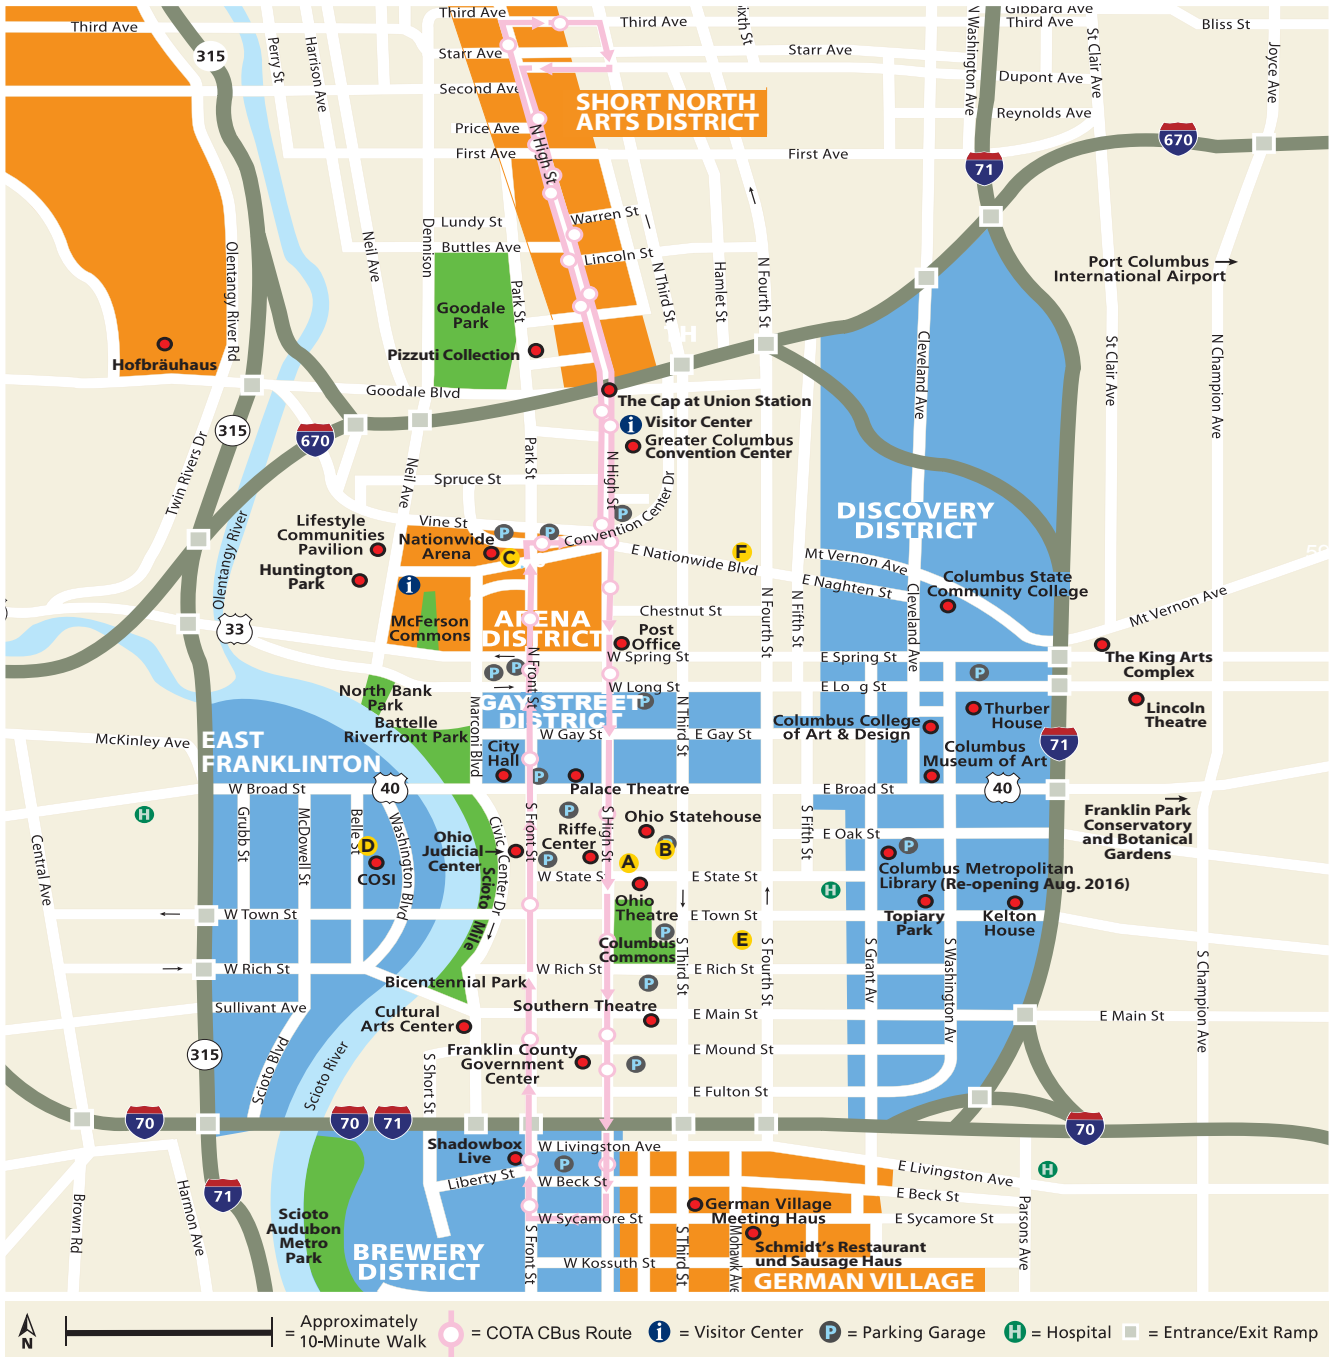

Downtown Columbus

Downtown Motorcoach Parking

Be sure to ask the venue you are visiting for specific recommendations on parking. You also may contact the City of Columbus at 614-645-7497 to request a parking permit. They are very accommodating and only ask for notice of at least three business days.

- A OHIO STATEHOUSE:** North side of State Street between Third and High streets. 614-752-9777
- B OHIO STATEHOUSE:** West side of Third Street between Broad and State streets. Drop-off, pick-up only.
- C NATIONWIDE ARENA:** Tailored to the event. Contact Special Events Division at 614-228-2885; \$
- D COSI:** COSI west lot off Belle Street and Rush Alley. 614-228-2674; \$
- E GREYHOUND BUS STATION:** 111 E. Town St. 614-221-5897; \$
- F GREATER COLUMBUS CONVENTION CENTER:** East lot on the north side of Nationwide Boulevard, west of Fourth Street, 140 E. Nationwide Blvd. 614-827-2526; \$