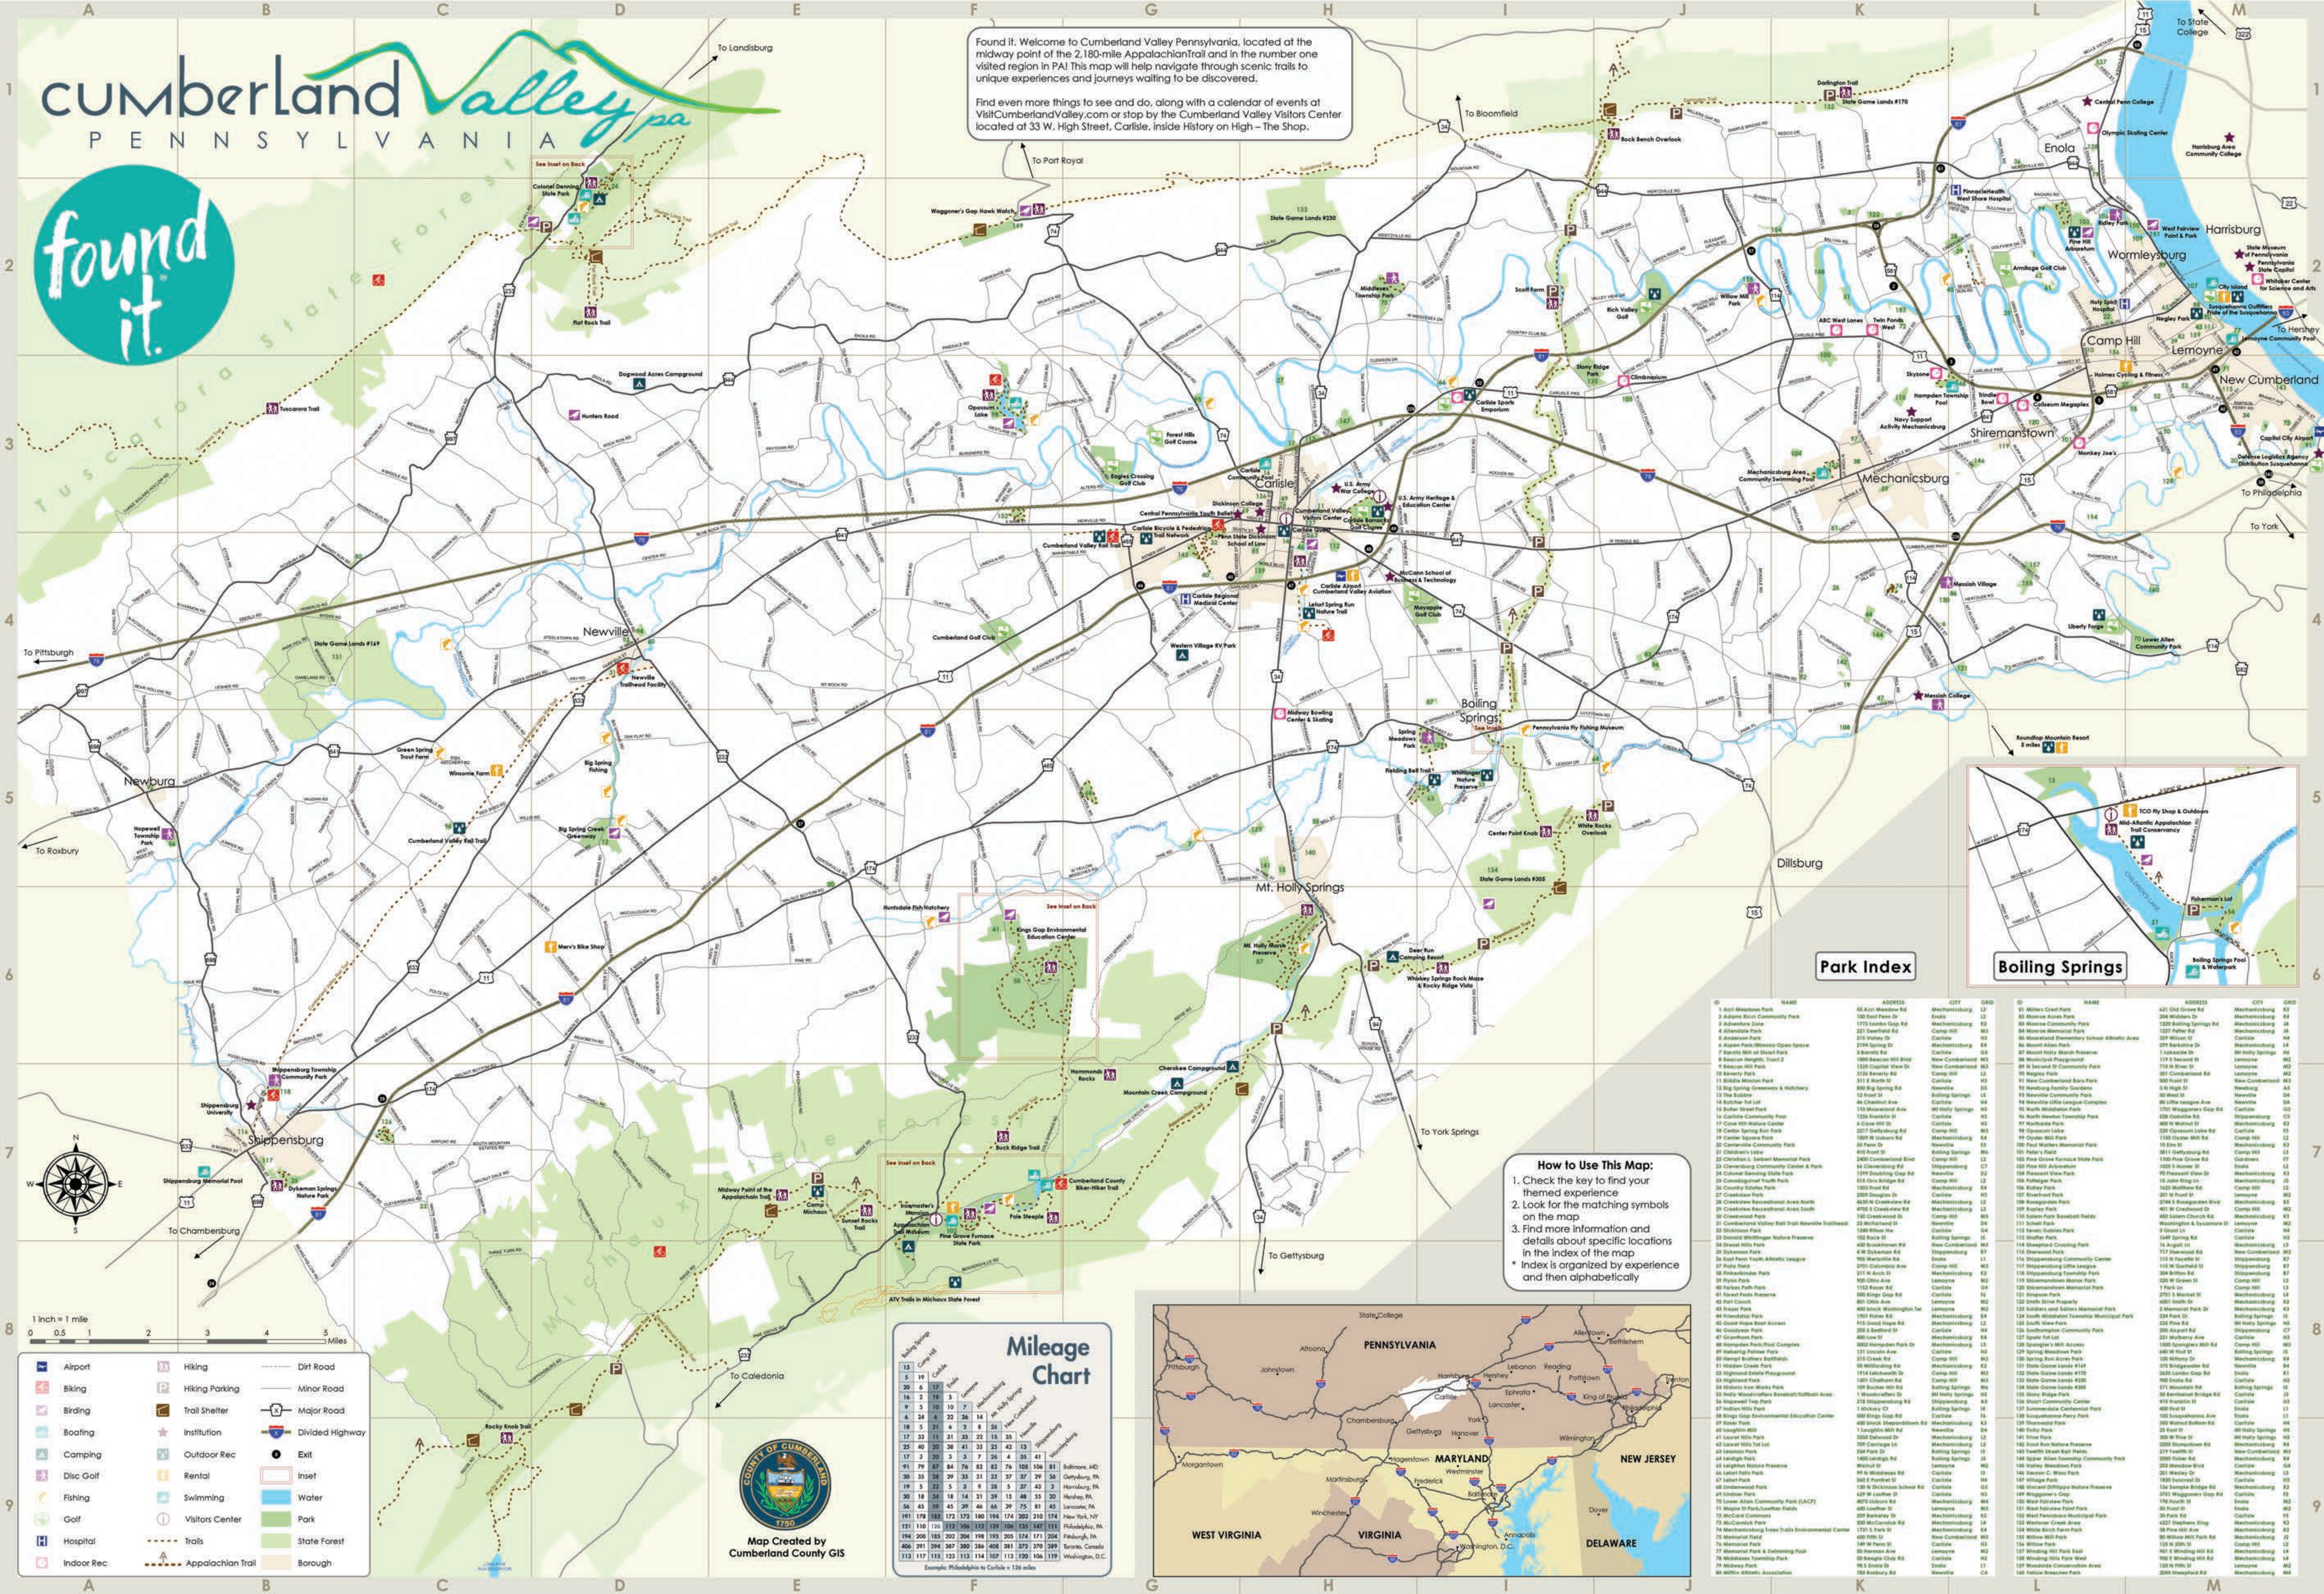

cumberland valley pa

P E N N S Y L V A N I A

Found it. Welcome to Cumberland Valley Pennsylvania, located at the midway point of the 2,180-mile Appalachian Trail and in the number one visited region in PA! This map will help navigate through scenic trails to unique experiences and journeys waiting to be discovered.

Find even more things to see and do, along with a calendar of events at VisitCumberlandValley.com or stop by the Cumberland Valley Visitors Center located at 33 W. High Street, Carlisle, inside History on High - The Shop.

Airport	Hiking	Dirt Road
Biking	Hiking Parking	Minor Road
Birding	Trail Shelter	Major Road
Boating	Institution	Divided Highway
Camping	Outdoor Rec	Exit
Disc Golf	Rental	Inset
Fishing	Swimming	Water
Golf	Visitors Center	Park
Hospital	Trails	State Forest
Indoor Rec	Appalachian Trail	Borough

Mileage Chart

	Carlisle	Shippensburg	Newburg	Newville	Carlisle	Shippensburg	Newburg	Newville
Carlisle	0	15	25	35	0	15	25	35
Shippensburg	15	0	10	20	15	0	10	20
Newburg	25	10	0	10	25	10	0	10
Newville	35	20	10	0	35	20	10	0

Example: Philadelphia to Carlisle = 130 miles

Park Index