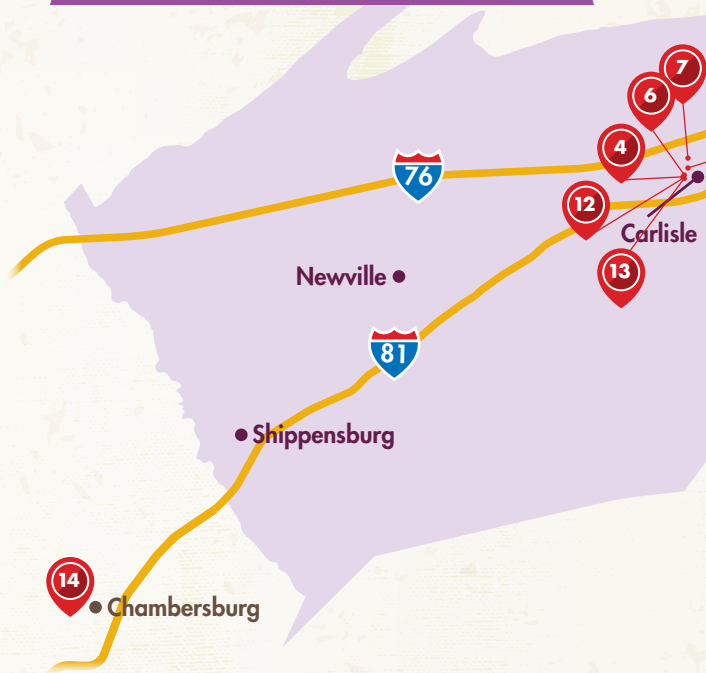

Please drink responsibly.

#FOUNDITNCV

SHARE YOUR PHOTOS!

f @CumberlandValleyPA

t @Cumberland_PA

i CumberlandValleyPA

CUMBERLAND VALLEY BEER TRAIL

- 1 Al's of Hampden / Pizza Boy Brewing
- 2 Appalachian Brewing Company of Mechanicsburg
- 3 Brewhouse Grille
- 4 Burd's Nest Brewing Co.
- 5 Café Bruges
- 6 Castlerigg Wine Shop
- 7 Desperate Times Brewery
- 8 Ever Grain Brewing Co.

- 9 Grain+Verse Bottlehouse
- 10 Harty Brewing Company
- 11 Larsen Meadworks
- 12 Market Cross Pub & Brewery
- 13 Molly Pitcher Brewing Co.
- 14 Roy Pitz Brewing Company
- 15 T.J. Rockwell's

AL'S OF HAMPDEN / PIZZA BOY BREWING

1 2240 Millennium Way
Enola, PA 17025

717.728.3840

AlsofHampden.com

APPALACHIAN BREWING COMPANY OF MECHANICSBURG

2 6462 Carlisle Pike
Mechanicsburg, PA 17050

717.795.4660

ABCBrew.com/Brewpubs/Mechanicsburg

Note: Only the Mechanicsburg location is included in the Beer Trail.

RoyPitz.com

15 896 W. Grantham Road
Mechanicsburg, PA 17055

717.766.4200

TJRockwells.com

Note: Only the Mechanicsburg location is included in the Beer Trail.

AL'S OF
HAMPDEN/
PIZZA BOY
BREWING

APPALACHIAN
BREWING
COMPANY OF
MECHANICSBURG