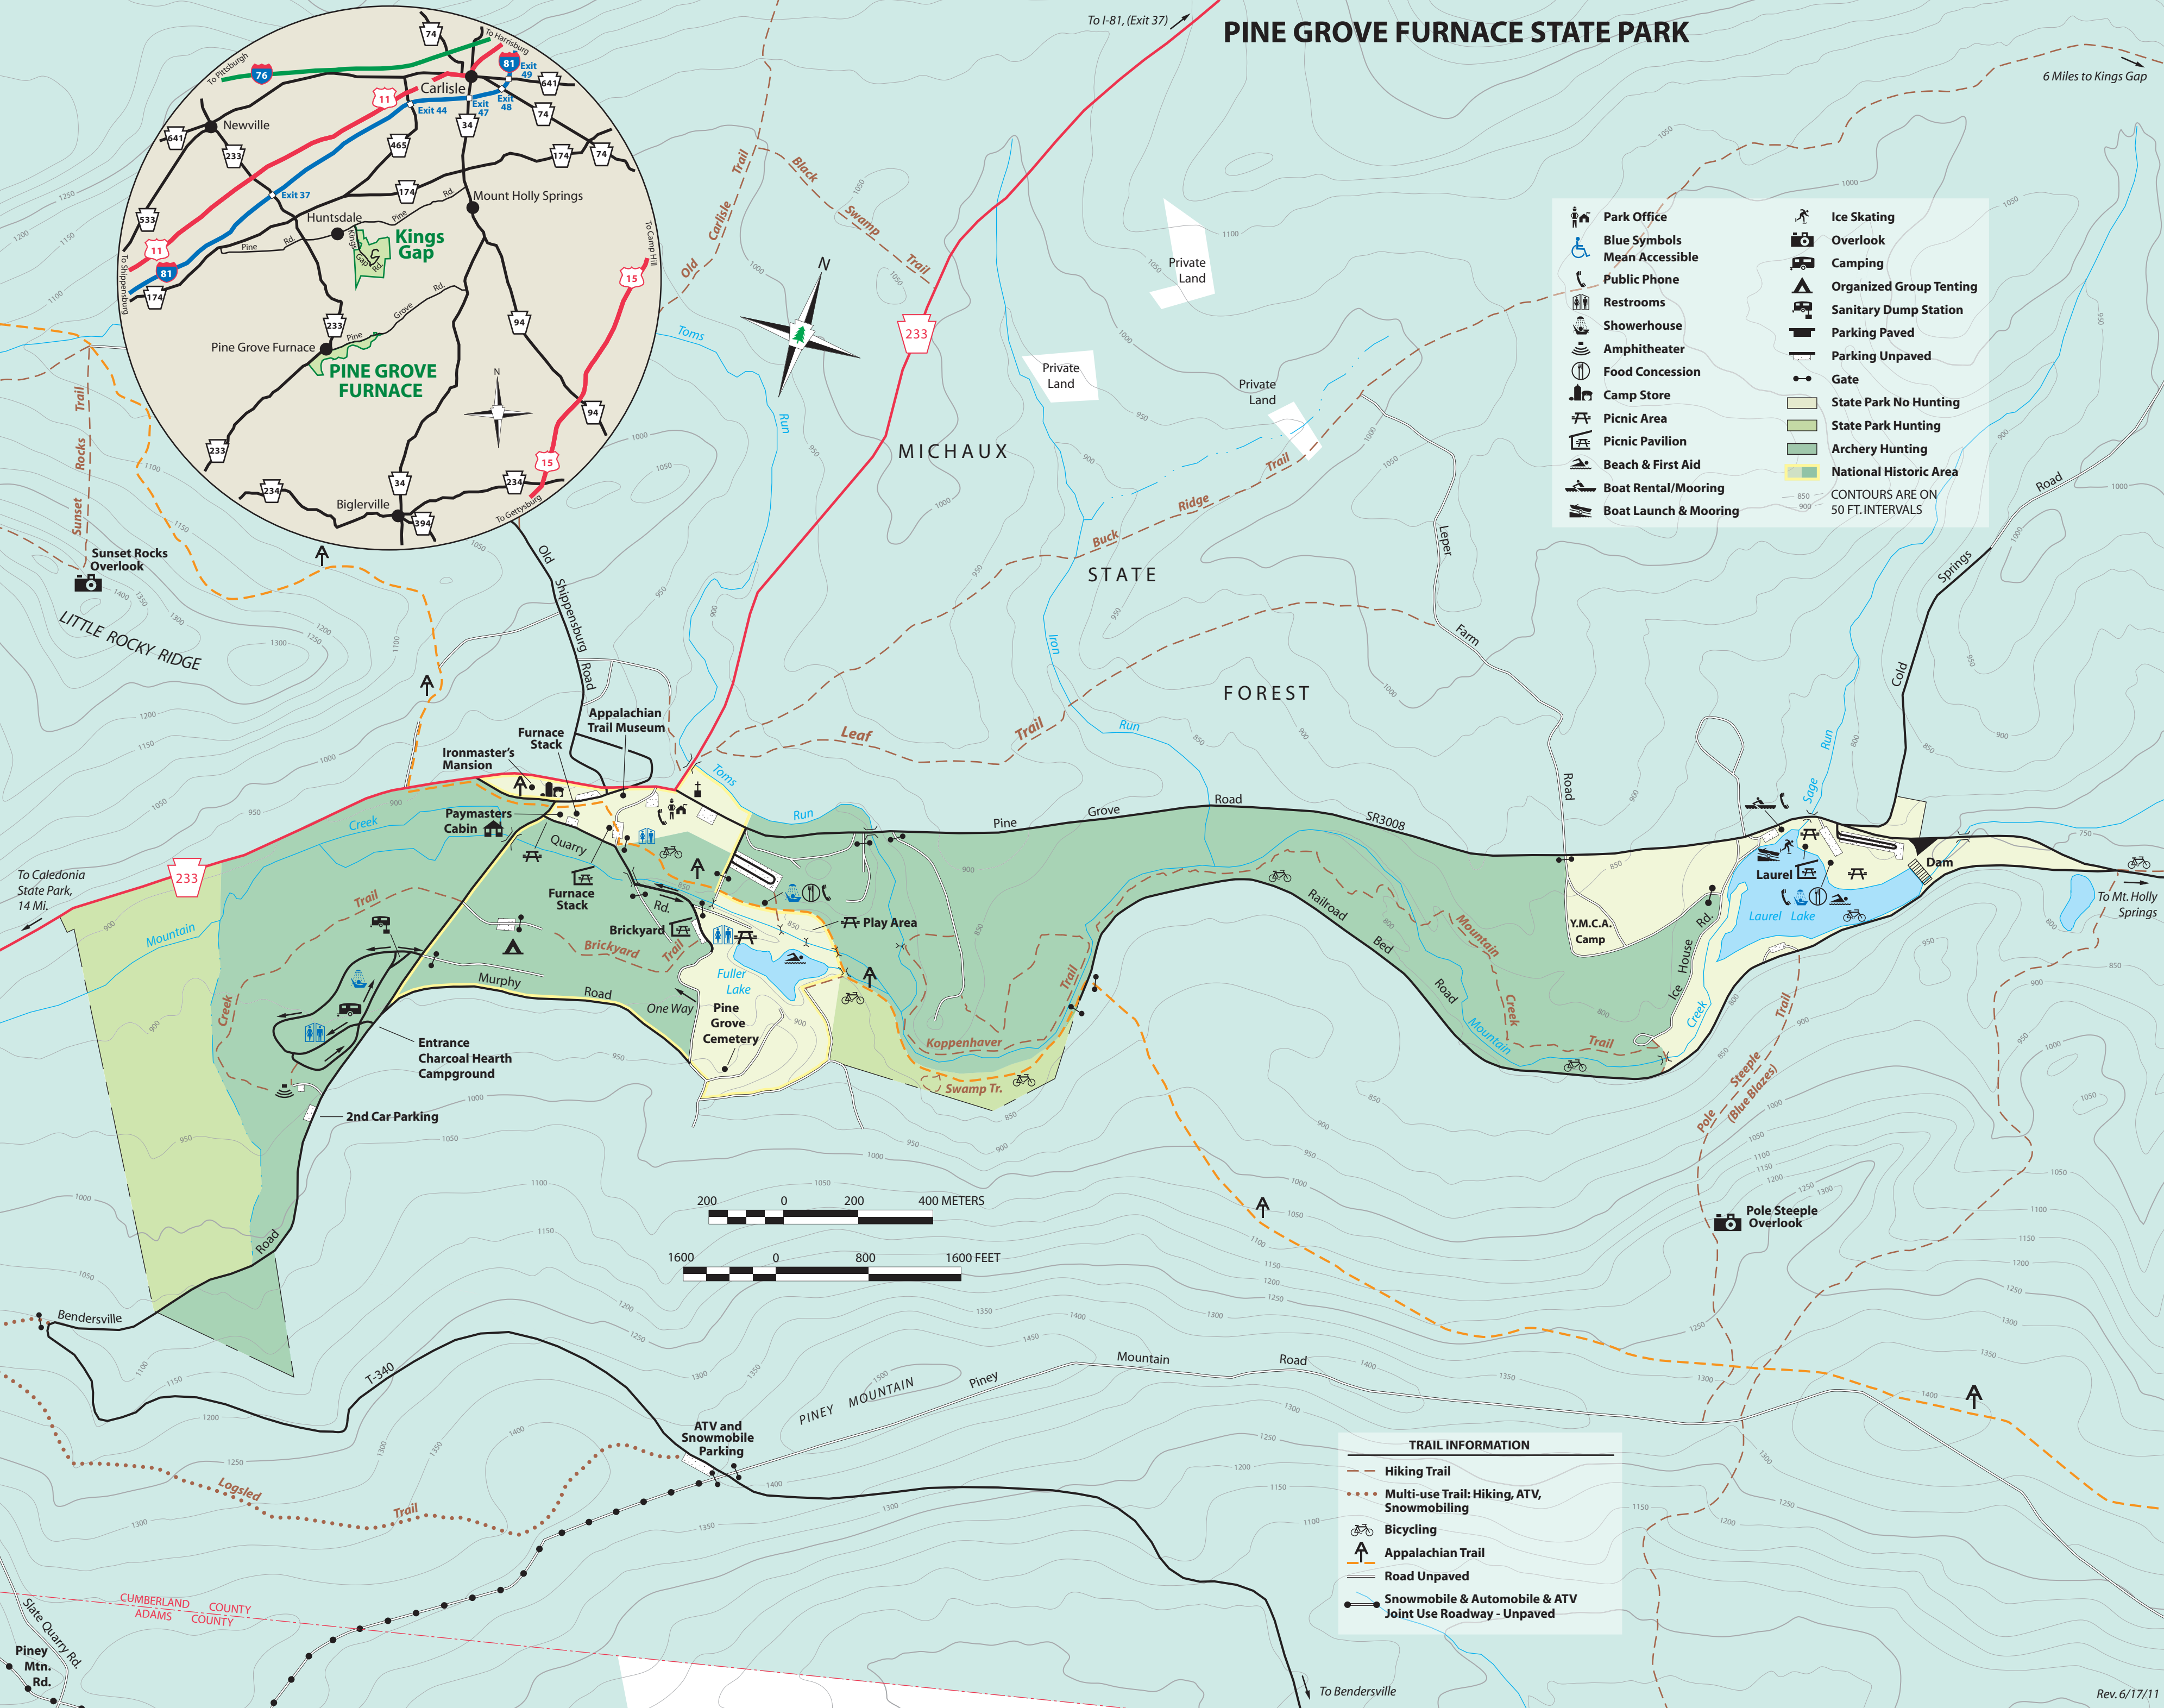

# PINE GROVE FURNACE STATE PARK

- |  |                              |  |                         |
|--|------------------------------|--|-------------------------|
|  | Park Office                  |  | Ice Skating             |
|  | Blue Symbols Mean Accessible |  | Overlook                |
|  | Public Phone                 |  | Camping                 |
|  | Restrooms                    |  | Organized Group Tenting |
|  | Showerhouse                  |  | Sanitary Dump Station   |
|  | Amphitheater                 |  | Parking Paved           |
|  | Food Concession              |  | Parking Unpaved         |
|  | Camp Store                   |  | Gate                    |
|  | Picnic Area                  |  | State Park No Hunting   |
|  | Picnic Pavilion              |  | State Park Hunting      |
|  | Beach & First Aid            |  | Archery Hunting         |
|  | Boat Rental/Mooring          |  | National Historic Area  |
|  | Boat Launch & Mooring        |  |                         |
- CONTOURS ARE ON 50 FT. INTERVALS

- ### TRAIL INFORMATION
- Hiking Trail
  - Multi-use Trail: Hiking, ATV, Snowmobiling
  - Bicycling
  - Appalachian Trail
  - Road Unpaved
  - Snowmobile & Automobile & ATV Joint Use Roadway - Unpaved