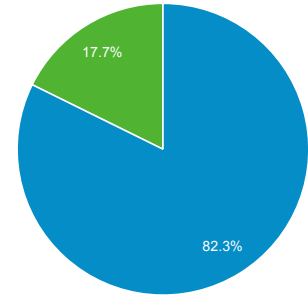

New Visitor Returning Visitor