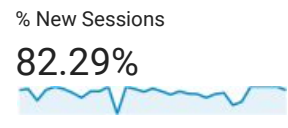

Sessions

New Visitor Returning Visitor

Pageviews

Page