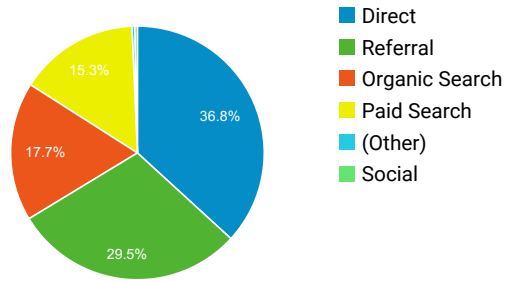

Acquisition Overview

Aug 1, 2017 - Aug 31, 2017

Top Channels

Sessions

Conversions

	Acquisition			Behavior		
	Sessions ↓	% New Sessions ↓	New Users ↓	Bounce Rate ↓	Pages / Session ↓	Avg. Session Duration ↓
	288	82.29%	237	61.11%	2.18	00:01:22
1 Direct	106	<div style="width: 82.29%;"></div>		85.85%	<div style="width: 85.85%;"></div>	
2 Referral	85	<div style="width: 29.5%;"></div>		47.06%	<div style="width: 47.06%;"></div>	
3 Organic Search	51	<div style="width: 17.7%;"></div>		33.33%	<div style="width: 33.33%;"></div>	
4 Paid Search	44	<div style="width: 15.3%;"></div>		59.09%	<div style="width: 59.09%;"></div>	
5 (Other)	1	<div style="width: 0.35%;"></div>		100.00%	<div style="width: 100%;"></div>	
6 Social	1	<div style="width: 0.35%;"></div>		100.00%	<div style="width: 100%;"></div>	