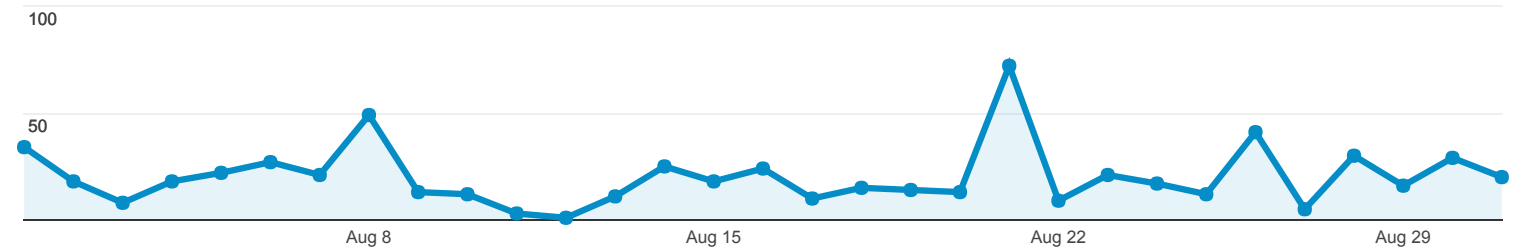

Pageviews

Page

Page	Pageviews	Unique Pageviews	Avg. Time on Page	Entrances	Bounce Rate	% Exit
	628 % of Total: 100.00% (628)	537 % of Total: 100.00% (537)	00:01:10 Avg for View: 00:01:10 (0.00%)	288 % of Total: 100.00% (288)	61.11% Avg for View: 61.11% (0.00%)	45.86% Avg for View: 45.86% (0.00%)
1. /daytonabeach/index.cfm	263 (41.88%)	224 (41.71%)	00:00:37	221 (76.74%)	58.82%	61.60%
2. /daytonabeach/index.cfm/action/packages/city/DAYTONA_BEACH/state/FL/track/38/	36 (5.73%)	35 (6.52%)	00:01:20	33 (11.46%)	78.79%	72.22%
3. /daytonabeach/index.cfm/action/packages/city/DAYTONA_BEACH/state/FL/td/Y/track/38/	30 (4.78%)	26 (4.84%)	00:02:24	0 (0.00%)	0.00%	23.33%
4. /daytonabeach/index.cfm/action/courses/city/DAYTONA_BEACH/state/FL/track/38/	24 (3.82%)	13 (2.42%)	00:01:07	1 (0.35%)	0.00%	20.83%
5. /daytonabeach/index.cfm/action/packages/track/38/	11 (1.75%)	9 (1.68%)	00:02:39	0 (0.00%)	0.00%	45.45%
6. /daytonabeach/index.cfm/action/courses/city/DAYTONA_BEACH/state/FL/td/Y/track/38/	10 (1.59%)	10 (1.86%)	00:01:37	0 (0.00%)	0.00%	40.00%
7. /daytonabeach/index.cfm/action/packages/type_price_asc/Y/f/Y/city/DAYTONA_BEACH/state/FL/track/591/	9 (1.43%)	5 (0.93%)	00:02:56	0 (0.00%)	0.00%	22.22%
8. /daytonabeach/index.cfm/action/show_pack/scode/DD-HOIL22/sp/2/type_price_asc/y/city/DAYTONA_BEACH/state/FL/track/591/	9 (1.43%)	9 (1.68%)	00:00:49	3 (1.04%)	66.67%	44.44%
9. /daytonabeach/index.cfm/action/show_pack/scode/DB-OCID34/city/DAYTONA_BEACH/state/FL/track/38/	6 (0.96%)	5 (0.93%)	00:00:28	0 (0.00%)	0.00%	16.67%
10. /daytonabeach/index.cfm/action/coursedetail/course_code/DB-HAP/c/2/city/DAYTONA_BEACH/state/FL/track/592/	5 (0.80%)	5 (0.93%)	00:01:24	1 (0.35%)	100.00%	20.00%