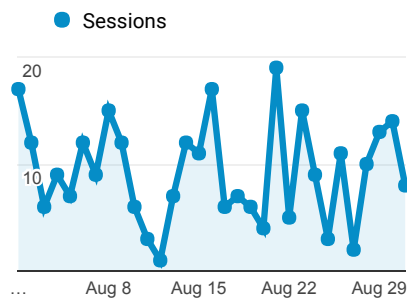

Acquisition Overview

Aug 1, 2017 - Aug 31, 2017

Top Channels

Sessions

Conversions

	Acquisition			Behavior		
	Sessions ↓	% New Sessions ↓	New Users ↓	Bounce Rate ↓	Pages / Session ↓	Avg. Session Duration ↓
	288	82.29%	237	61.11%	2.18	00:01:22
1 Direct	106	<div style="width: 82.29%;"></div>		85.85%	<div style="width: 85.85%;"></div>	
2 Referral	85	<div style="width: 29.5%;"></div>		47.06%	<div style="width: 47.06%;"></div>	
3 Organic Search	51	<div style="width: 17.7%;"></div>		33.33%	<div style="width: 33.33%;"></div>	
4 Paid Search	44	<div style="width: 15.3%;"></div>		59.09%	<div style="width: 59.09%;"></div>	
5 (Other)	1	<div style="width: 0.35%;"></div>		100.00%	<div style="width: 100%;"></div>	
6 Social	1	<div style="width: 0.35%;"></div>		100.00%	<div style="width: 100%;"></div>	