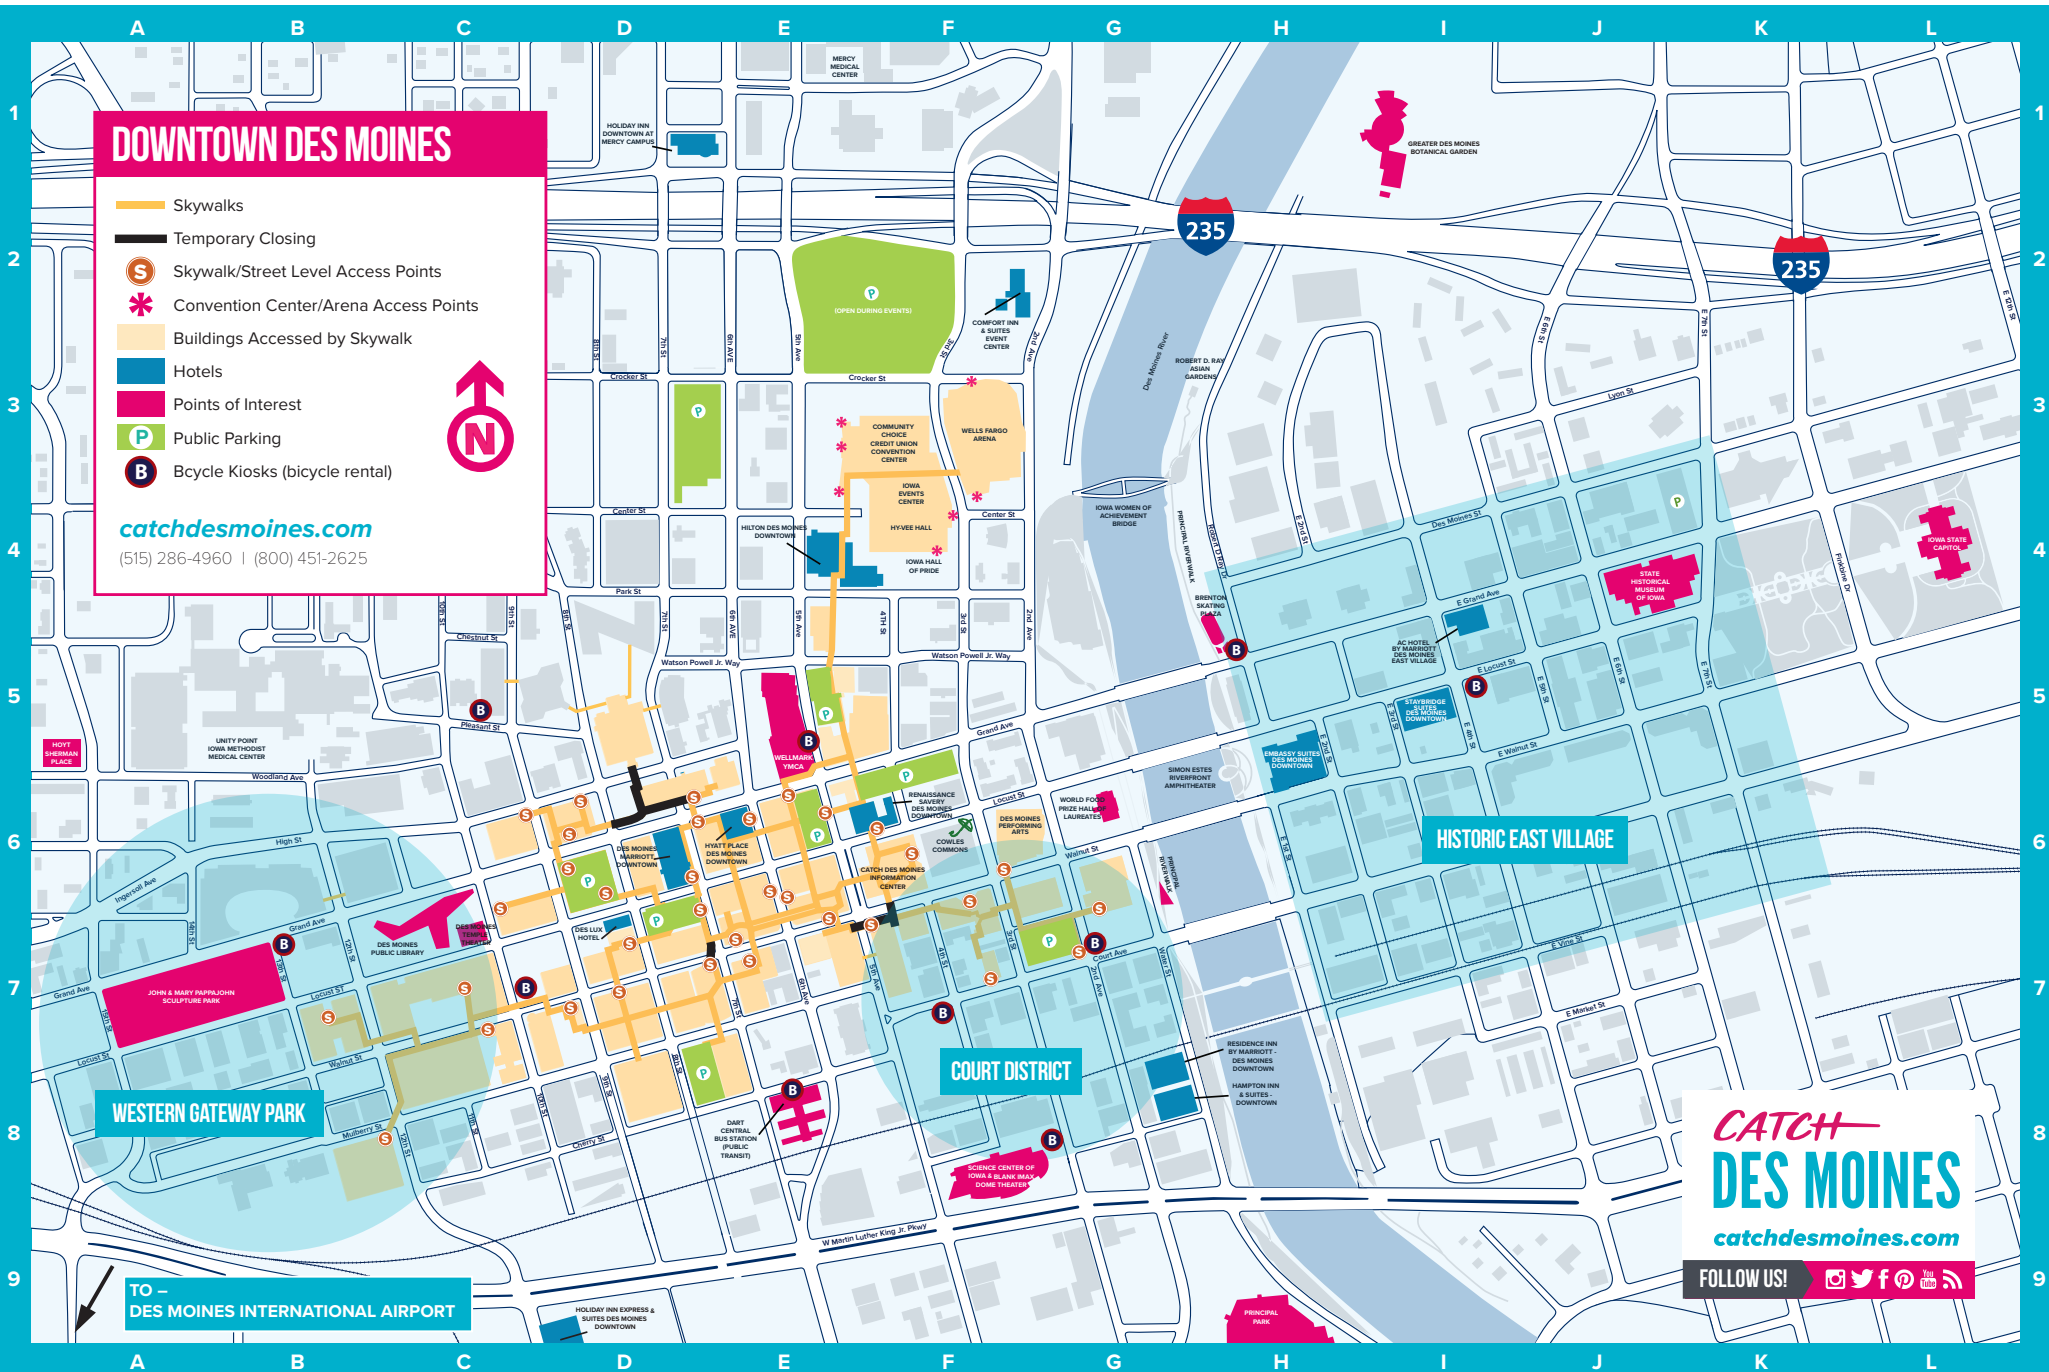

DOWNTOWN DES MOINES

-  Skywalks
-  Temporary Closing
-  Skywalk/Street Level Access Points
-  Convention Center/Arena Access Points
-  Buildings Accessed by Skywalk
-  Hotels
-  Points of Interest
-  Public Parking
-  Bicycle Kiosks (bicycle rental)

catchdesmoines.com

(515) 286-4960 | (800) 451-2625

WESTERN GATEWAY PARK

COURT DISTRICT

HISTORIC EAST VILLAGE

TO —
DES MOINES INTERNATIONAL AIRPORT

CATCH
DES MOINES
catchdesmoines.com

FOLLOW US!

FOR A COMPLETE LIBRARY OF MAPS, VISIT: catchdesmoines.com/maps