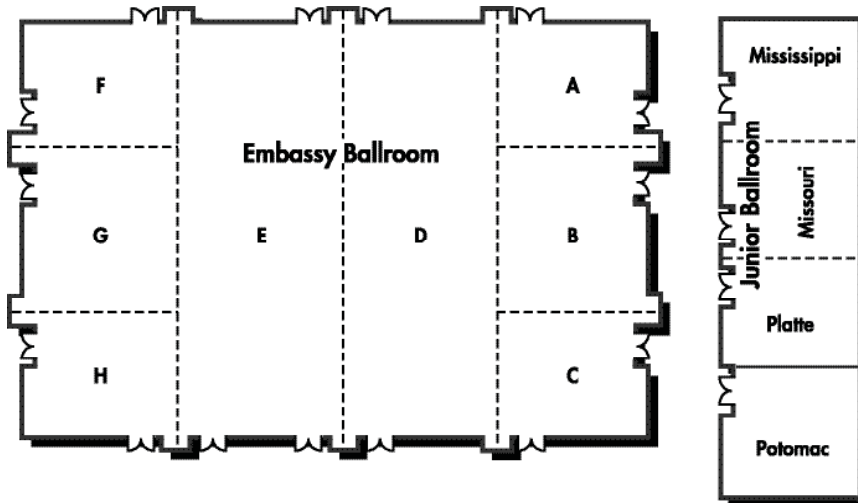

# EMBASSY SUITES DES MOINES DOWNTOWN

101 E Locust Street  
Des Moines, IA 50309  
(515) 244-1700  
(800) 362-2779  
Fax: (515) 243-2537  
desmoines.embassysuites.com

Total Rooms: 234  
Single Suites: 126  
Double Suites: 108

Airport Shuttle: Yes  
Free Wireless Internet: No  
Free Parking: No  
Free Breakfast: Yes  
Restaurant on-site

ROOM NAME	SQ. FT	DIMENSION	CEILING	RECEPTION	BANQUET	THEATER	CLASSROOM	U-SHAPE
Embassy Ballroom	10,650	142' x 75'	15'	1,183	900	1,331	710	--
Room A	702	36' x 22'	15'	90	40	60	40	20
Room B	1,080	36' x 30'	15'	120	60	80	60	30
Room C	828	36' x 23'	15'	90	40	50	36	20
Room D	2,700	36' x 75'	15'	300	180	300	170	70
Room E	2,550	34' x 75'	15'	300	180	300	170	70
Room F	814	37' x 22'	15'	90	40	50	40	20
Room G	1,110	37' x 30'	15'	120	60	80	60	30
Room H	851	37' x 23'	15'	90	40	50	40	20
Junior Ballroom	1,904	84' x 28'	13'8"	212	100	180	100	40
Mississippi	644	28' x 23'	13'8"	72	30	50	30	18
Missouri	588	28' x 21'	13'8"	65	30	50	30	18
Platte	672	28' x 24'	13'8"	74	30	50	30	18
Potomac	700	28' x 25'	13'8"	80	30	60	40	18
Scotts Landing	1,794	39' x 46'	13'8"	150	110	110	70	35
Executive Boardroom	476	28' x 17'	11'6"	--	--	--	--	14
Atrium	1,575	45' x 35'	80'	200	130	200	--	--