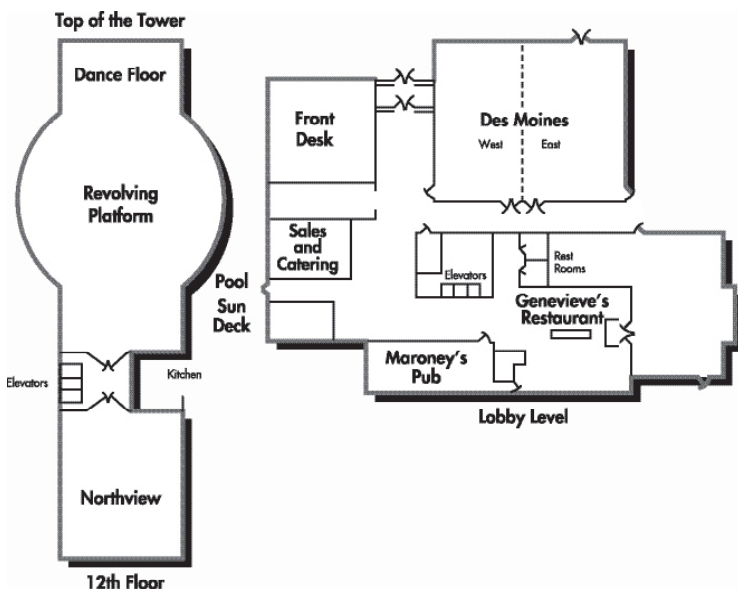

HOLIDAY INN DOWNTOWN AT MERCY CAMPUS

1050 6th Avenue
Des Moines, IA 50314
(515) 283-0151
(800) 465-4329
Fax: (515) 288-1339
holidayinn.com/dsm-downtown

Total Rooms: 251
Singles: 87
Doubles: 162
Suites: 2

Airport Shuttle: Yes
Free Wireless Internet: Yes
Free Parking: Yes
Free Breakfast: No
Restaurant on-site

ROOM NAME	SQ. FT	DIMENSION	CEILING	RECEPTION	BANQUET	THEATER	CLASSROOM	U-SHAPE
Des Moines East	1,426	31' x 46'	9'10"	150	80	150	80	40
Des Moines West	1,564	34' x 46'	9'10"	150	80	150	80	40
Des Moines Room	3,036	66' x 46'	9'10"	300	170	300	180	80
Northview	1,350	31' x 45'	10'6"	150	80	120	70	40
Top of Tower	4,290	55' x 78'	10'6"	400	350	--	150	--
Dance Floor	1,222	47' x 26'	10'6"	--	180	100	75	35
Revolving Platform	2,500	50' x 50'	10'6"	--	170	150	75	--
107/109 (not shown)	304	16' x 19'	8'	--	12	--	--	--
1007/1009 (not shown)	304	16' x 19'	8'	20	24	25	12	15