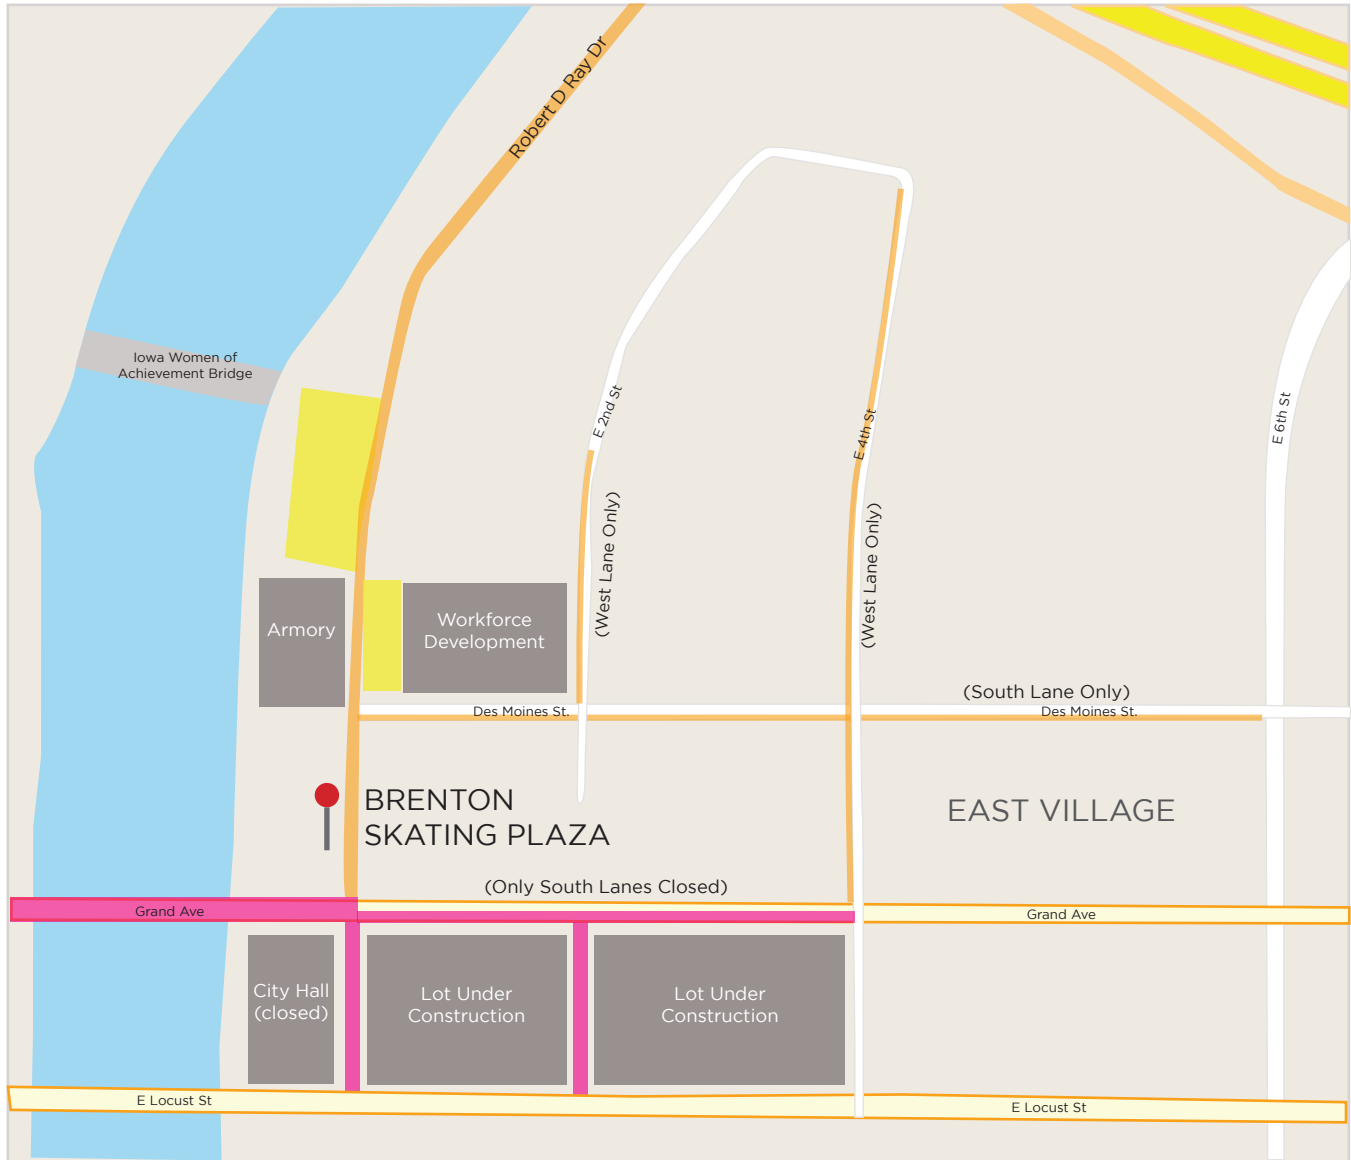

BRENTON SKATING PLAZA PARKING MAP

- AVAILABLE STREET PARKING
 - AVAILABLE LOT PARKING
 - CLOSURES
- Monday – Friday: after 5 p.m.
 Saturday – Sunday and Holidays: all-day

BrentonPlaza.com

Brenton Plaza Phone: (515) 284-1000
 brentoninfo@downtowndesmoines.com
 520 Robert D Ray Dr. Des Moines, Iowa 50309

BRENTON SKATING PLAZA