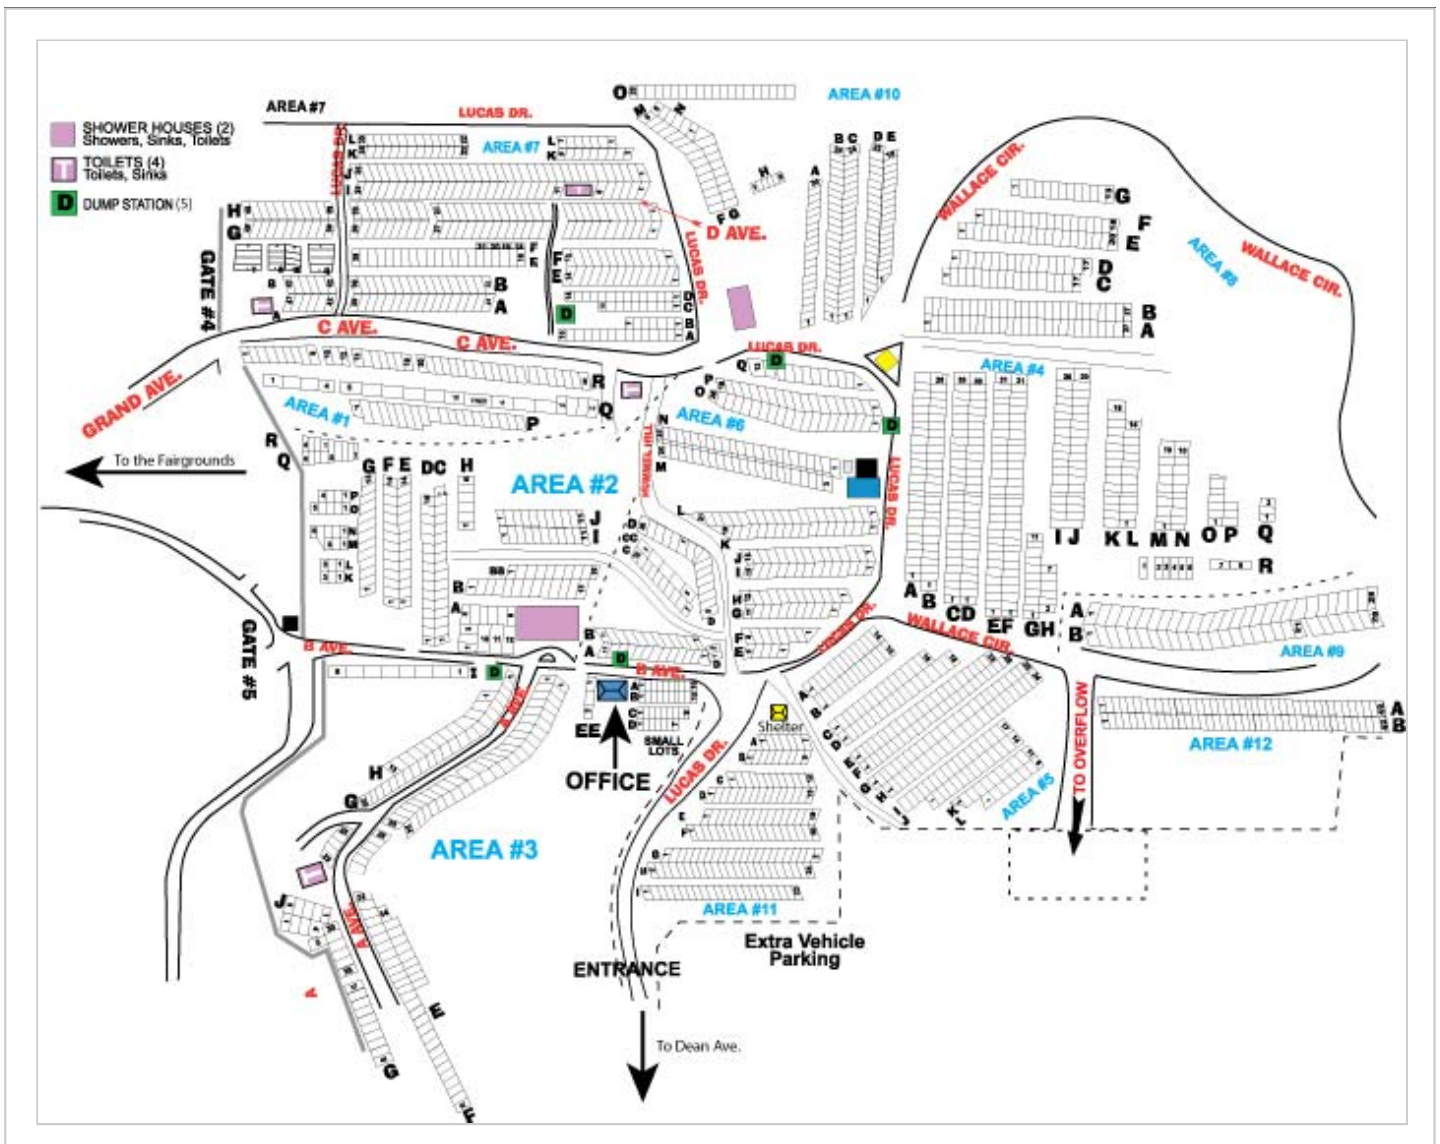

RECREATIONAL VEHICLE (RV) FACILITIES

| | |
|--|--|
| Proposed Site Name: | Iowa State Fairgrounds- 734 Spots |
| Proposed Site Address: | 3000 East Grand Avenue, Des Moines, IA 50317 |
| Proposed Site Website: | www.iowastatefairgrounds.org |
| Cost for Full Hook-up? | \$28 per night for all utilities (water, electricity and sewer) \$26 per night for water and electricity \$23 per night without utilities (RV or tent) |
| Distance from Convention Center | 4 miles |
| Proposed Transportation to Convention Center | TBD |

| | |
|--|---|
| Proposed Site Name: | KOA Campground- 74 spots |
| Proposed Site Address: | 34308 L Avenue Adel, IA 50003 |
| Proposed Site Website: | http://koa.com/campgrounds/des-moines/ |
| Cost for Full Hook-up? | \$50 |
| Distance from Convention Center | 27 miles |
| Proposed Transportation to Convention Center | TBD |

Your Site Number:

PLEASE
DO NOT
MOVE
FIRE PITS

Site Map Legend

Like us on
Facebook
For Up to 50% Off!

RESTROOMS & SHOWERS
**ARE CLOSED
FOR CLEANING**
11:00 AM - 1:30 PM

CHECK-OUT TIME IS
11:00 AM

- 50 AMP / 30 AMP / FULL HOOKUP
- 30 AMP FULL HOOKUP
- W/E TENT SITE
- DELUXE CABIN
- CAMPING CABIN
- WATER
- ELECTRIC
- RECYCLE
- DUMPSTER

TO 6 & ADEL

L AVENUE

TO 80

Remember. It's not camping. It's **kamping**™