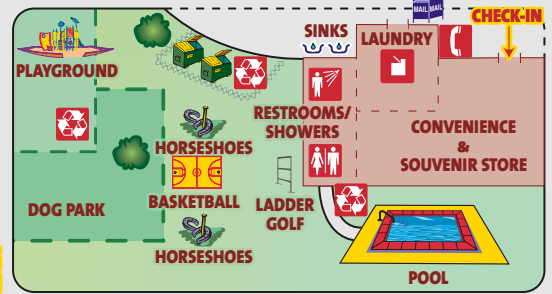

Campgrounds Map

Everything you need to make your camping experience as comfortable as possible is close at hand. In addition to three large bathhouses with showers and toilets and sinks to accommodate thousands of campers, area shopping, restaurants and entertainment facilities are a short drive from the campgrounds.

Your Site Number:

PLEASE
DO NOT
MOVE
FIRE PITS

Site Map Legend

Like us on
Facebook
For Up to 50% Off!

RESTROOMS & SHOWERS
**ARE CLOSED
FOR CLEANING**
11:00 AM - 1:30 PM

CHECK-OUT TIME IS
11:00 AM

- 50 AMP / 30 AMP / FULL HOOKUP
- 30 AMP FULL HOOKUP
- W/E TENT SITE
- DELUXE CABIN
- CAMPING CABIN
- WATER
- ELECTRIC
- RECYCLE
- DUMPSTER

FREE
WiFi™

MAP NOT TO SCALE

VOLLEYBALL

NORTH TENT CAMPING

- 7
- 6
- 5
- 4
- 3
- 2
- 1

GUEST PARKING

- 5
- 4
- 3
- 2
- 1

Please Review Us on:
[RVParkReviews.com](#)
[Google.com](#)
[Yelp.com](#)
[Yahoo.com](#)
 Your comments are greatly appreciated!

TO 6 & ADEL

L AVENUE

TO 80

Remember. It's not camping. It's **kamping**™