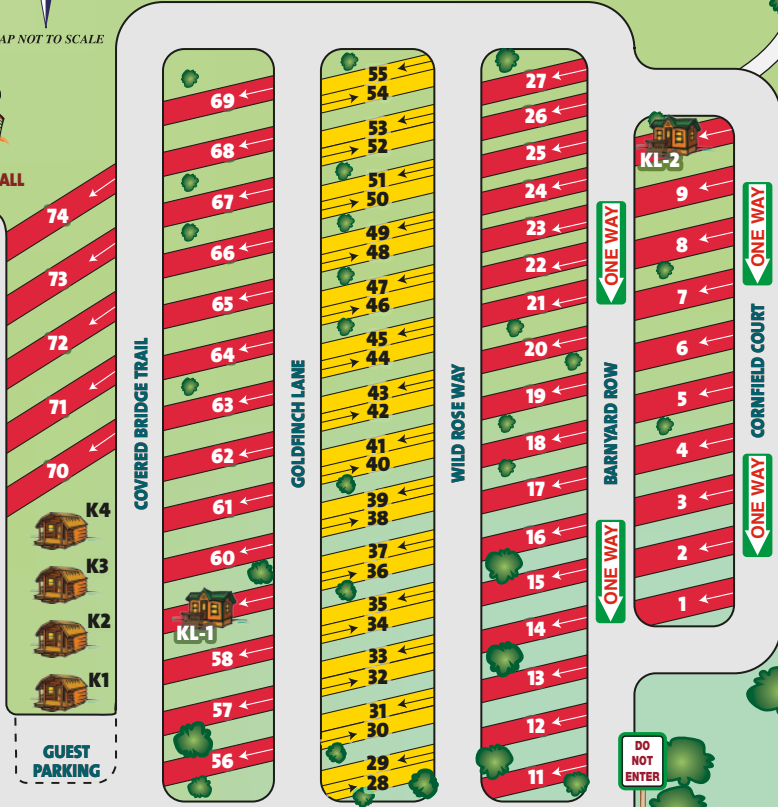

Campgrounds Map

Everything you need to make your camping experience as comfortable as possible is close at hand. In addition to three large bathhouses with showers and toilets and sinks to accommodate thousands of campers, area shopping, restaurants and entertainment facilities are a short drive from the campgrounds.

Your Site Number:

PLEASE
DO NOT
MOVE
FIRE PITS

Site Map Legend

Like us on
Facebook
For Up to 50% Off!

RESTROOMS & SHOWERS
**ARE CLOSED
FOR CLEANING**
11:00 AM - 1:30 PM

CHECK-OUT TIME IS
11:00 AM

- 50 AMP / 30 AMP / FULL HOOKUP
- 30 AMP FULL HOOKUP
- W/E TENT SITE
- DELUXE CABIN
- CAMPING CABIN
- WATER
- ELECTRIC
- RECYCLE
- DUMPSTER

FREE
WiFi™

MAP NOT TO SCALE

VOLLEYBALL

NORTH TENT CAMPING

- 7
- 6
- 5
- 4
- 3
- 2
- 1

GUEST PARKING

- 5
- 4
- 3
- 2
- 1

Please Review Us on:
[RVParkReviews.com](#)
[Google.com](#)
[Yelp.com](#)
[Yahoo.com](#)
 Your comments are greatly appreciated!

TO 6 & ADEL

L AVENUE

TO 80

Remember. It's not camping. It's **kamping**™