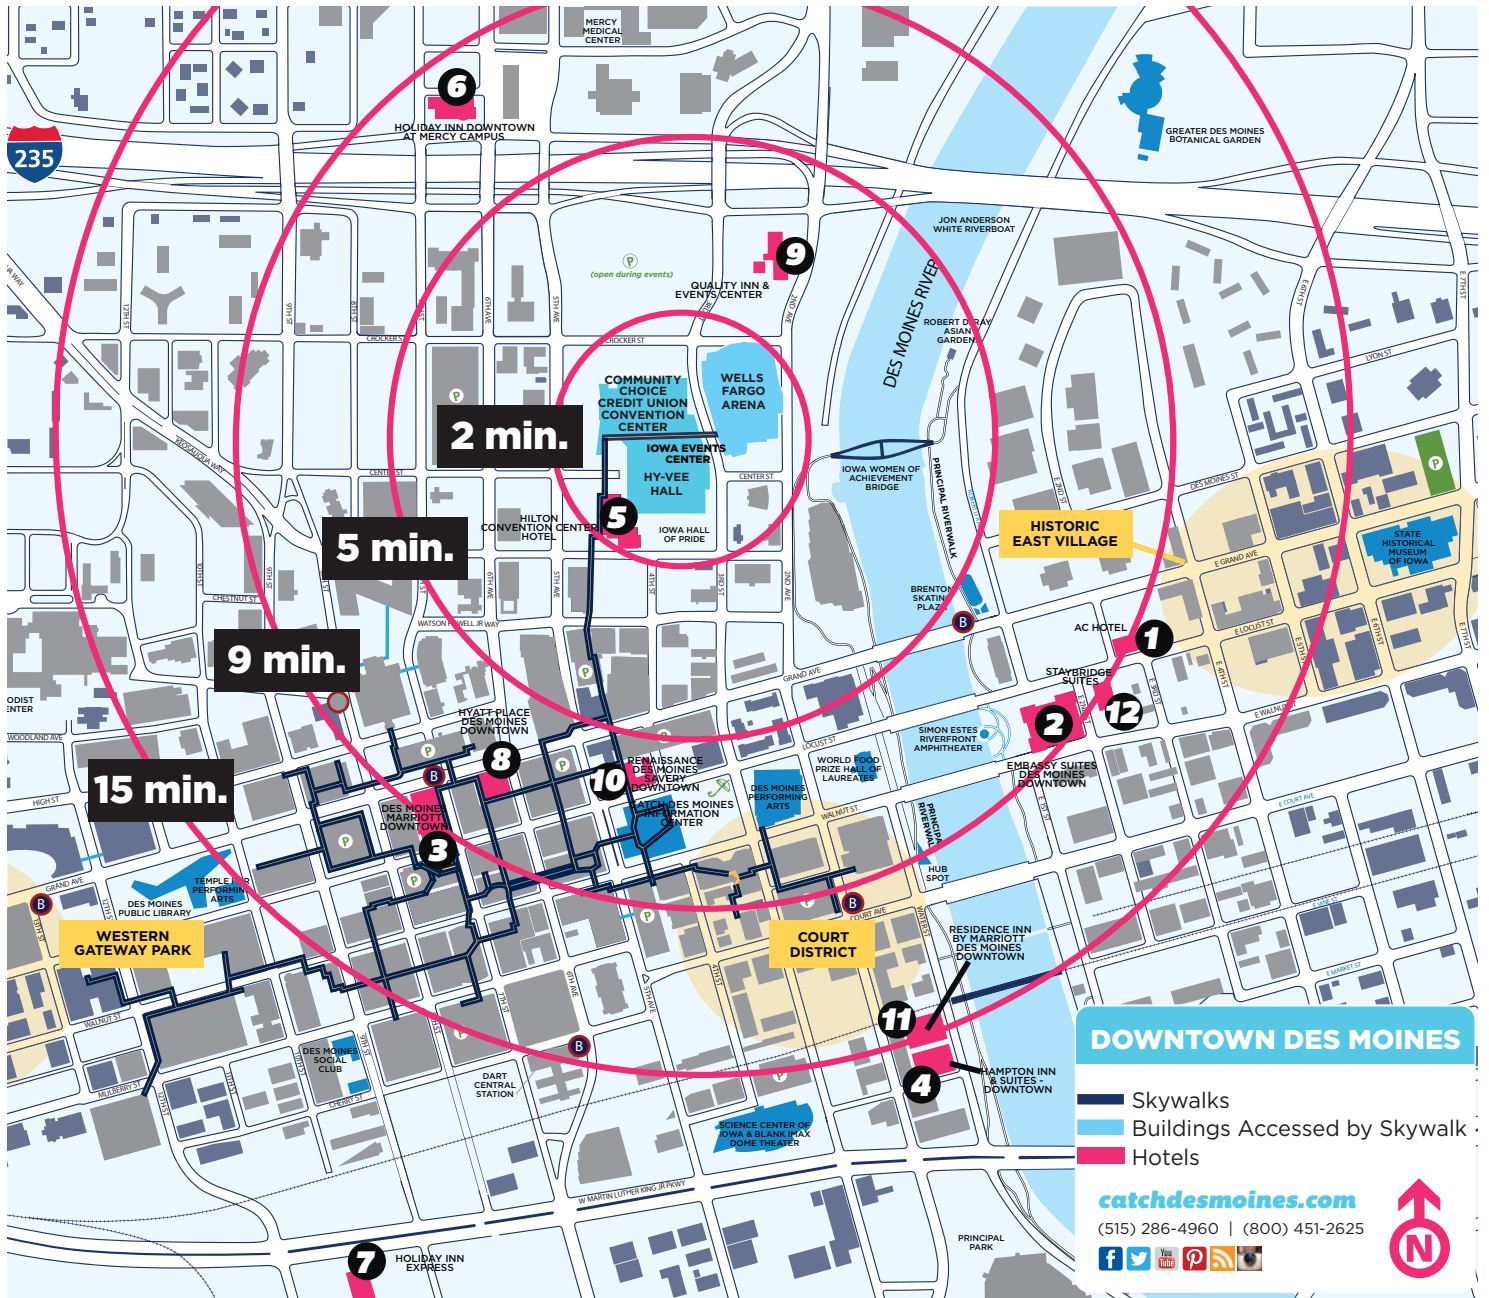

CATCH THE WALKABILITY

Walk indoors to downtown venues 24/7. Downtown is connected by over 4 miles of climate controlled skywalks.

View the [skywalk map](#).

Catch this [video](#) highlighting the way to the Iowa Events Center.

Walking Tours

Along The Principal Riverwalk

Mileage 1.63 miles

[PDF of this route](#)

Public Art in the City

Mileage 1.4 miles

[PDF of this route](#)

Downtown Architecture

Mileage 2.0 miles

[PDF of this route](#)

To Shop, Go East

Mileage 1.2 miles

[PDF of this route](#)

Mother Iowa & the Capitol

Mileage 1.6 miles

[PDF of this route](#)

Recreational Trails

600+ miles

[PDF of this route](#)

WALKING IN DOWNTOWN DES MOINES

DOWNTOWN DES MOINES HOTELS

- 1 AC HOTEL - 109 rooms
- 2 EMBASSY SUITES DES MOINES DOWNTOWN - 234 rooms
- 3 DES MOINES MARRIOTT DOWNTOWN - 417 rooms
- 4 HAMPTON INN & SUITES DOWNTOWN - 131 rooms
- 5 HILTON DES MOINES DOWNTOWN - 330 rooms
- 6 HOLIDAY INN DOWNTOWN AT MERCY CAMPUS - 252 rooms
- 7 HOLIDAY INN EXPRESS & SUITES DES MOINES DOWNTOWN - 102 rooms
- 8 HYATT PLACE DES MOINES DOWNTOWN - 93 rooms
- 9 QUALITY INN & SUITES EVENT CENTER - 155 rooms
- 10 RENAISSANCE DES MOINES SAVERY HOTEL - 212 rooms
- 11 RESIDENCE INN DES MOINES - 127 rooms
- 12 STAYBRIDGE SUITES DES MOINES DOWNTOWN - 111 rooms