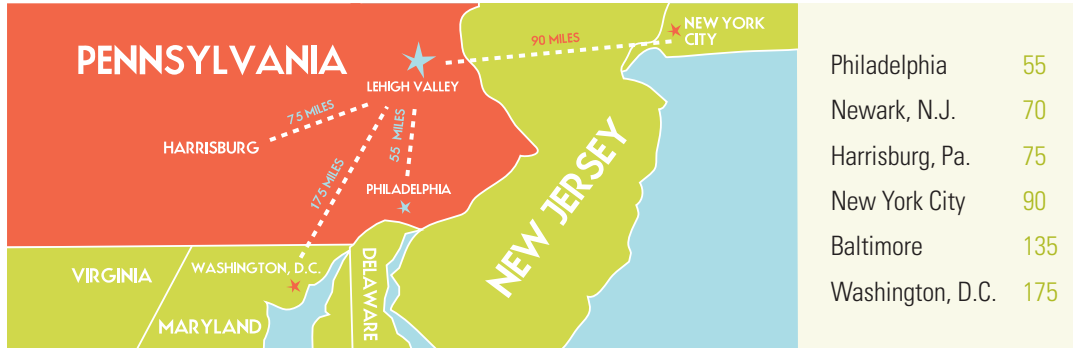

MODEL TRAIN EXHIBIT AT MERCHANTS SQUARE MALL

- 1,000 separate structures
- 18,000 feet of track
- Four-inch-deep lake with working rain system
- Iconic local buildings, such as the PPL tower, represented

LOCATION...LOCATION...LOCATION

Positioned in the heart of the Northeast, Lehigh Valley, Pa., is conveniently located just 90 minutes west of New York City, 60 minutes north of Philadelphia and less than 3 hours from Washington, D.C.