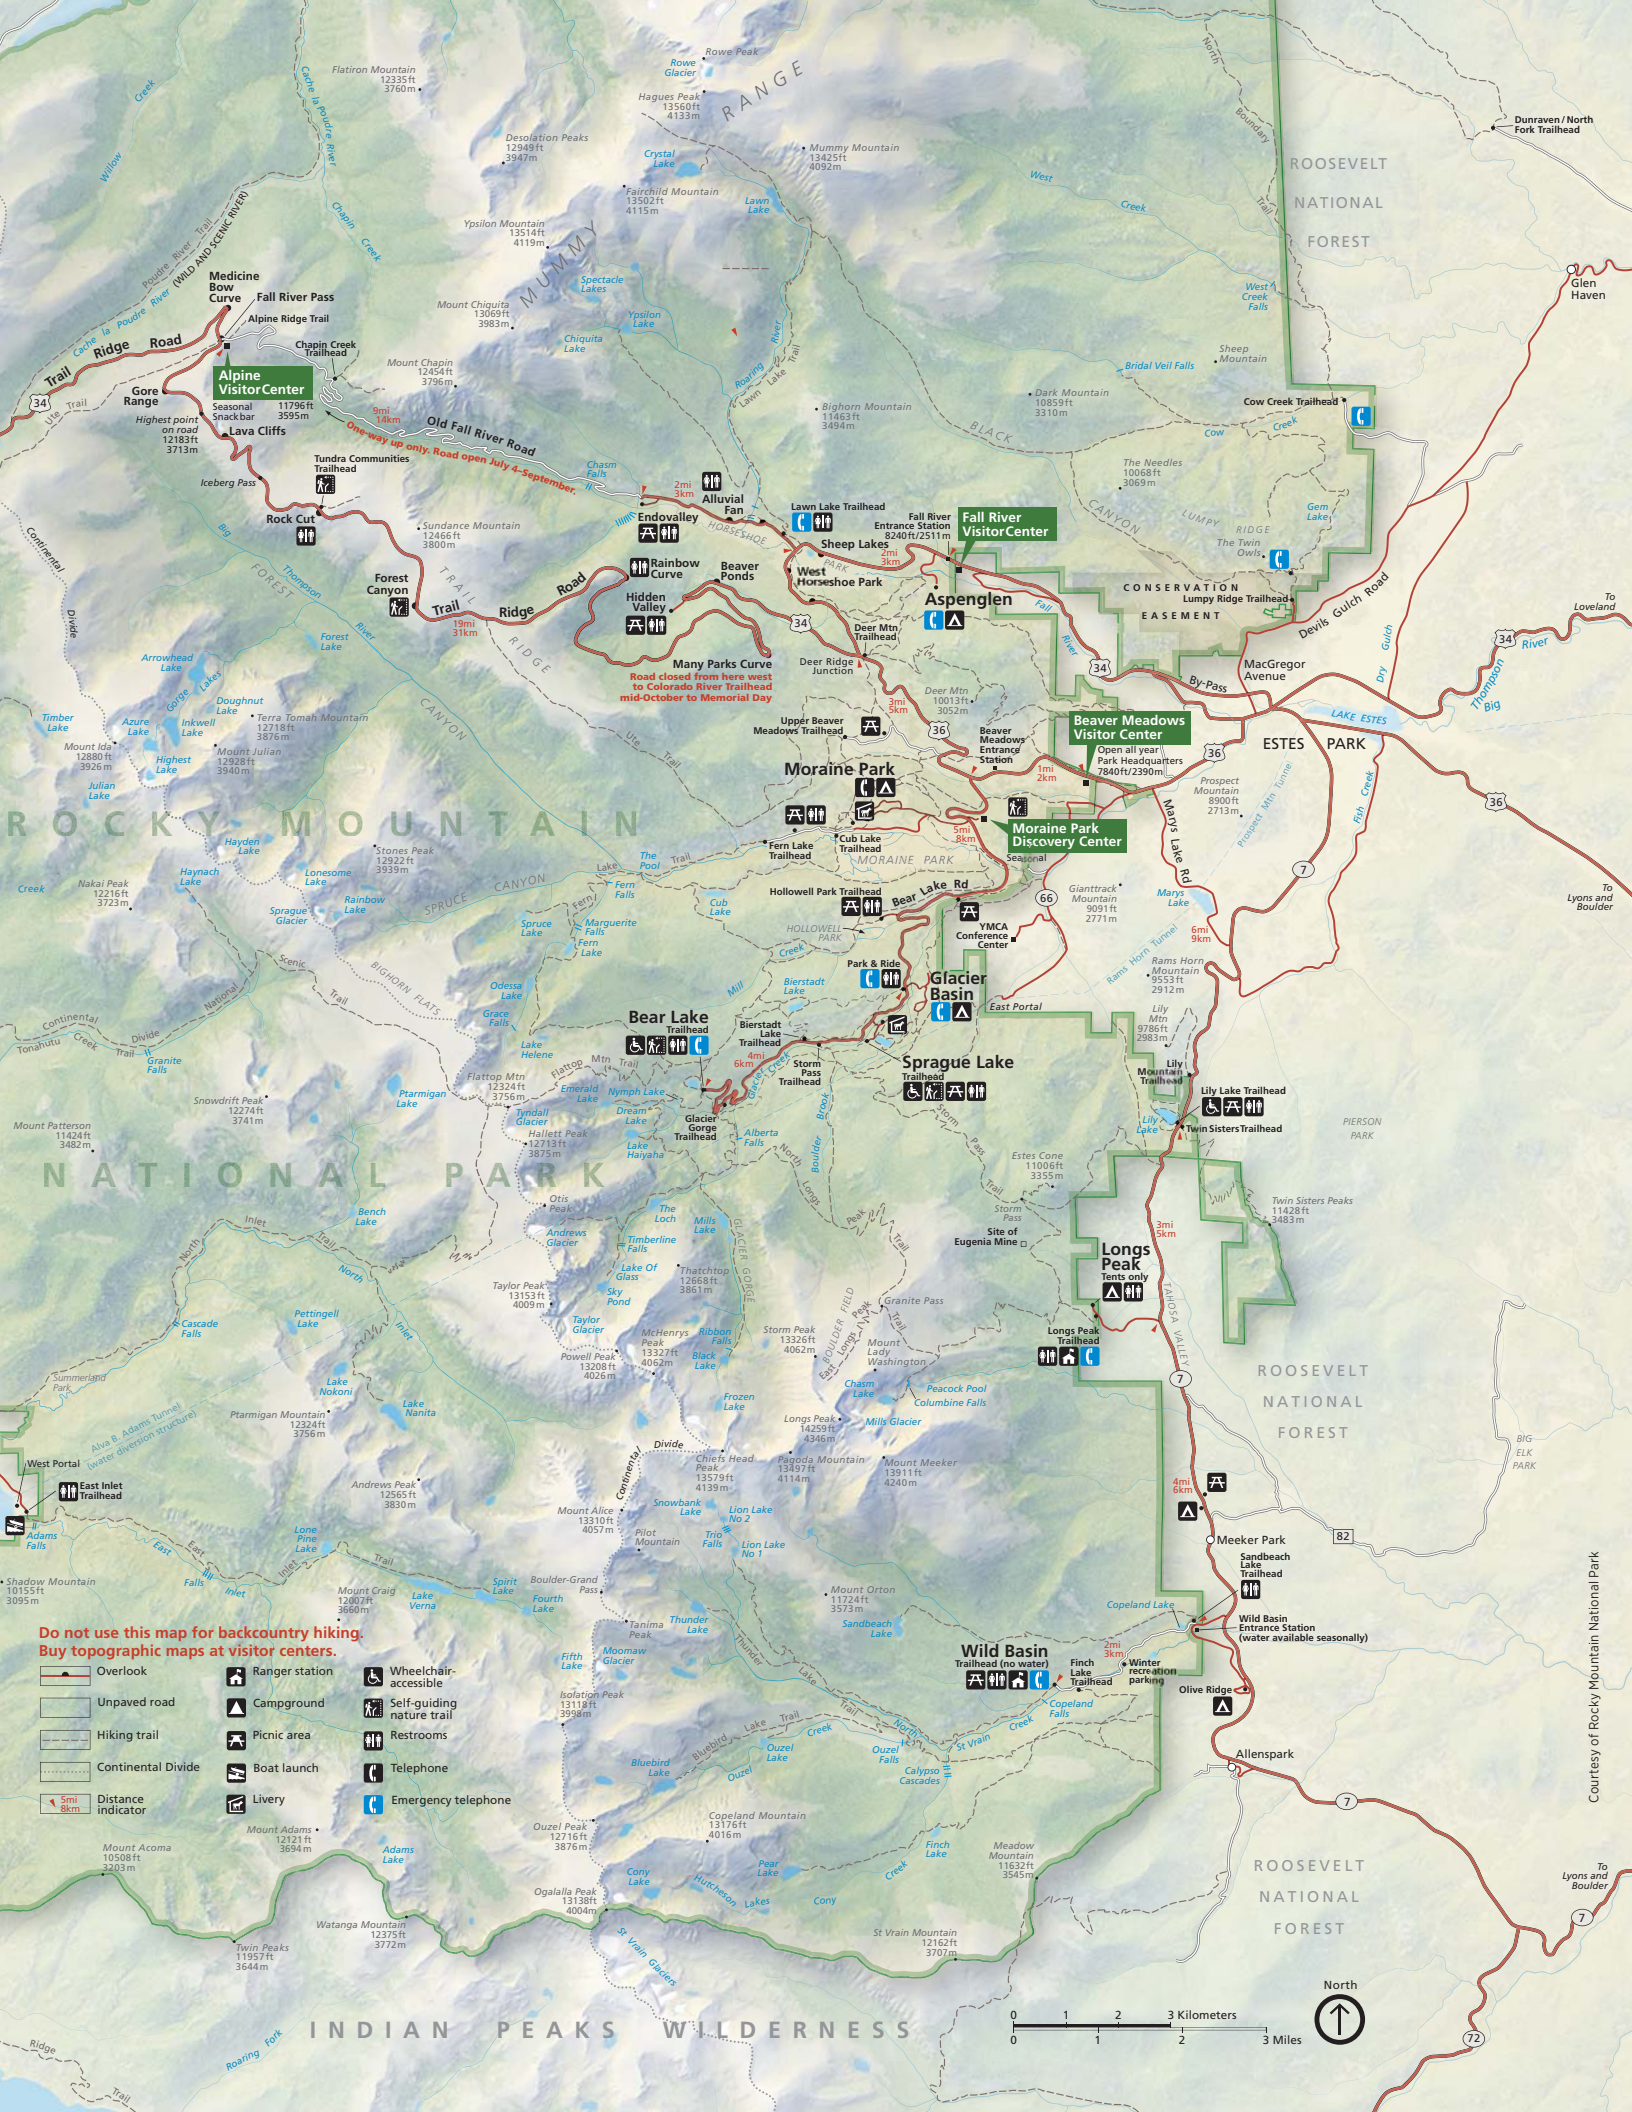

AREA MAP

Visit Estes Park
The Destination
Marketing Organization
VisitEstesPark.com

P.O. Box 4426
1200 Graves Avenue
Estes Park, CO 80517
www.VisitEstesPark.com

Visit Estes Park has made every effort to ensure that all information is accurate and up-to-date. ©2017 by Visit Estes Park. All rights reserved. No part may be reproduced, stored in a retrieval system, or transmitted in any form or by any means without the prior consent of Visit Estes Park.

Do not use this map for backcountry hiking.
Buy topographic maps at visitor centers.

- | | | |
|--|--|--|
| | | |
| | | |
| | | |
| | | |
| | | |

Courtesy of Rocky Mountain National Park

To Lyons and Boulder