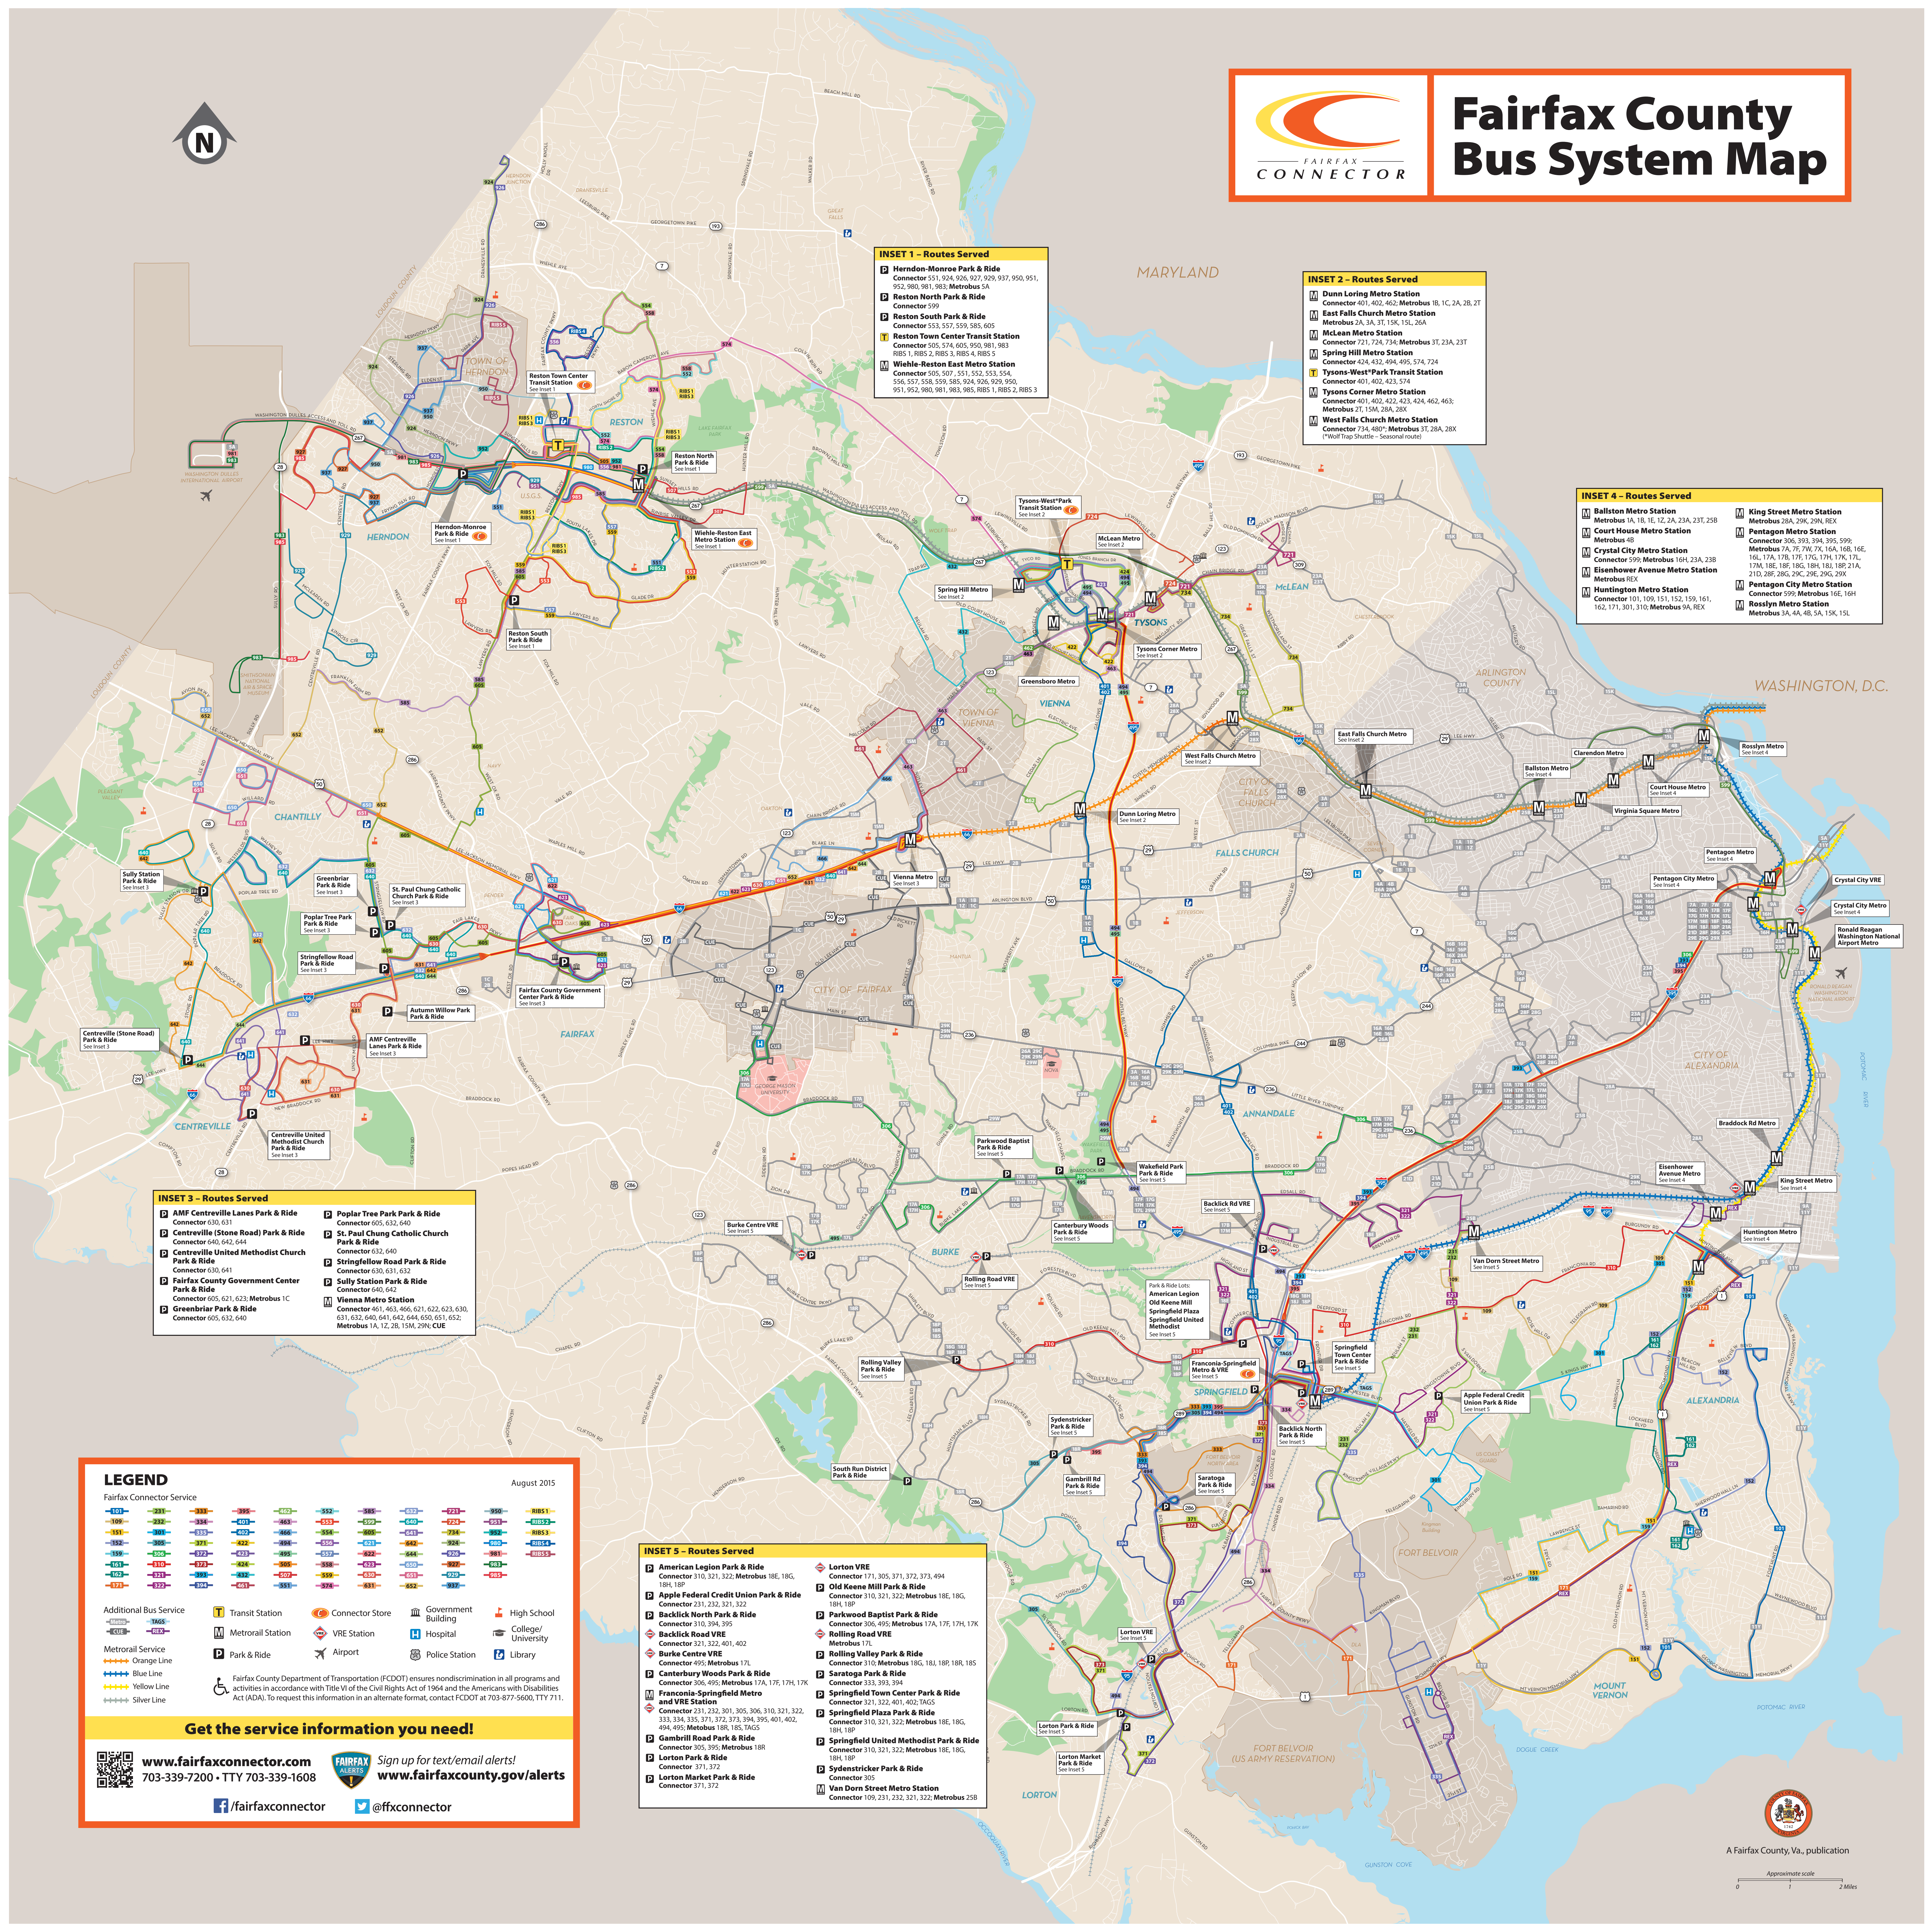

Fairfax County Bus System Map

LEGEND August 2015

Fairfax Connector Service

101	231	335	423	552	585	633	671	950	RIBS-1
109	232	334	424	463	553	557	640	951	RIBS-2
151	301	333	403	466	554	588	641	952	RIBS-3
182	308	371	422	492	555	621	642	953	RIBS-4
188	325	422	423	495	557	622	644	981	RIBS-5
227	312	423	426	496	558	623	645	982	
323	373	482	483	497	559	624	646	983	
421	422	483	484	498	574	631	632	987	

Additional Bus Service

- 1A65
- 1A66
- 1A67
- 1A68

MetroRail Service

- Orange Line
- Blue Line
- Yellow Line
- Silver Line

Other Services

- T Transit Station
- C Connector Store
- G Government Building
- H Hospital
- High School
- M MetroRail Station
- VRE Station
- H Hospital
- College/University
- P Park & Ride
- A Airport
- Police Station
- L Library

Fairfax County Department of Transportation (FCDOT) ensures nondiscrimination in all programs and activities in accordance with Title VI of the Civil Rights Act of 1964 and the Americans with Disabilities Act (ADA). To request this information in an alternate format, contact FCDOT at 703-877-5600, TTY 711.

Get the service information you need!

www.fairfaxconnector.com
703-339-7200 • TTY 703-339-1608

Sign up for text/email alerts!
www.fairfaxcounty.gov/alerts

f/fairfaxconnector @ffxconnector