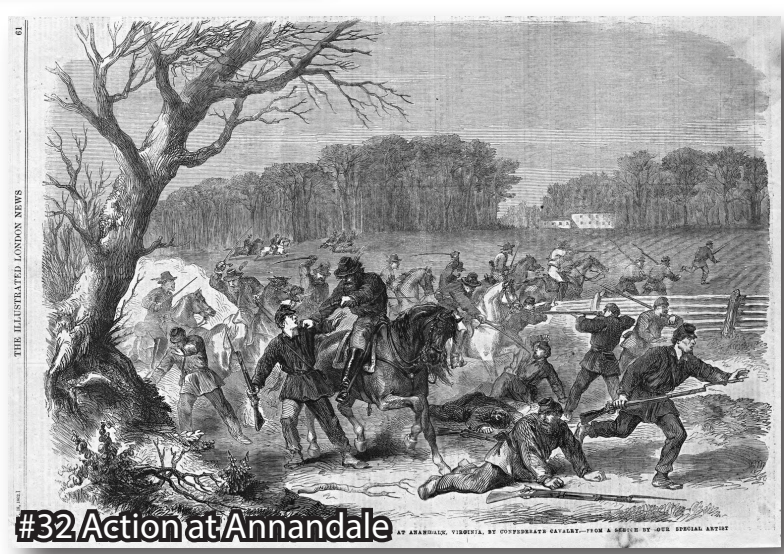

Guide to Fairfax County History Commission Markers

#38 Keene's Mill
Courtesy of Mary Lipsey

#2 Civil War at Frying Pan Spring Meeting House
Courtesy of Wm. Edmund Barrett and FCPL

#12 McAttee's Tavern (Mitchell-Weeks House)
FCPL

#17 Luther P. Jackson High School
FCPL

#8 Salona
Courtesy of Duke Breitenback and FCPL

#32 Action at Annandale
Illustrated London News

#49 Original Mt. Vernon High School
Courtesy of Mary Lipsey

#37 Springfield Station
Courtesy of Bob Cain and FCPL