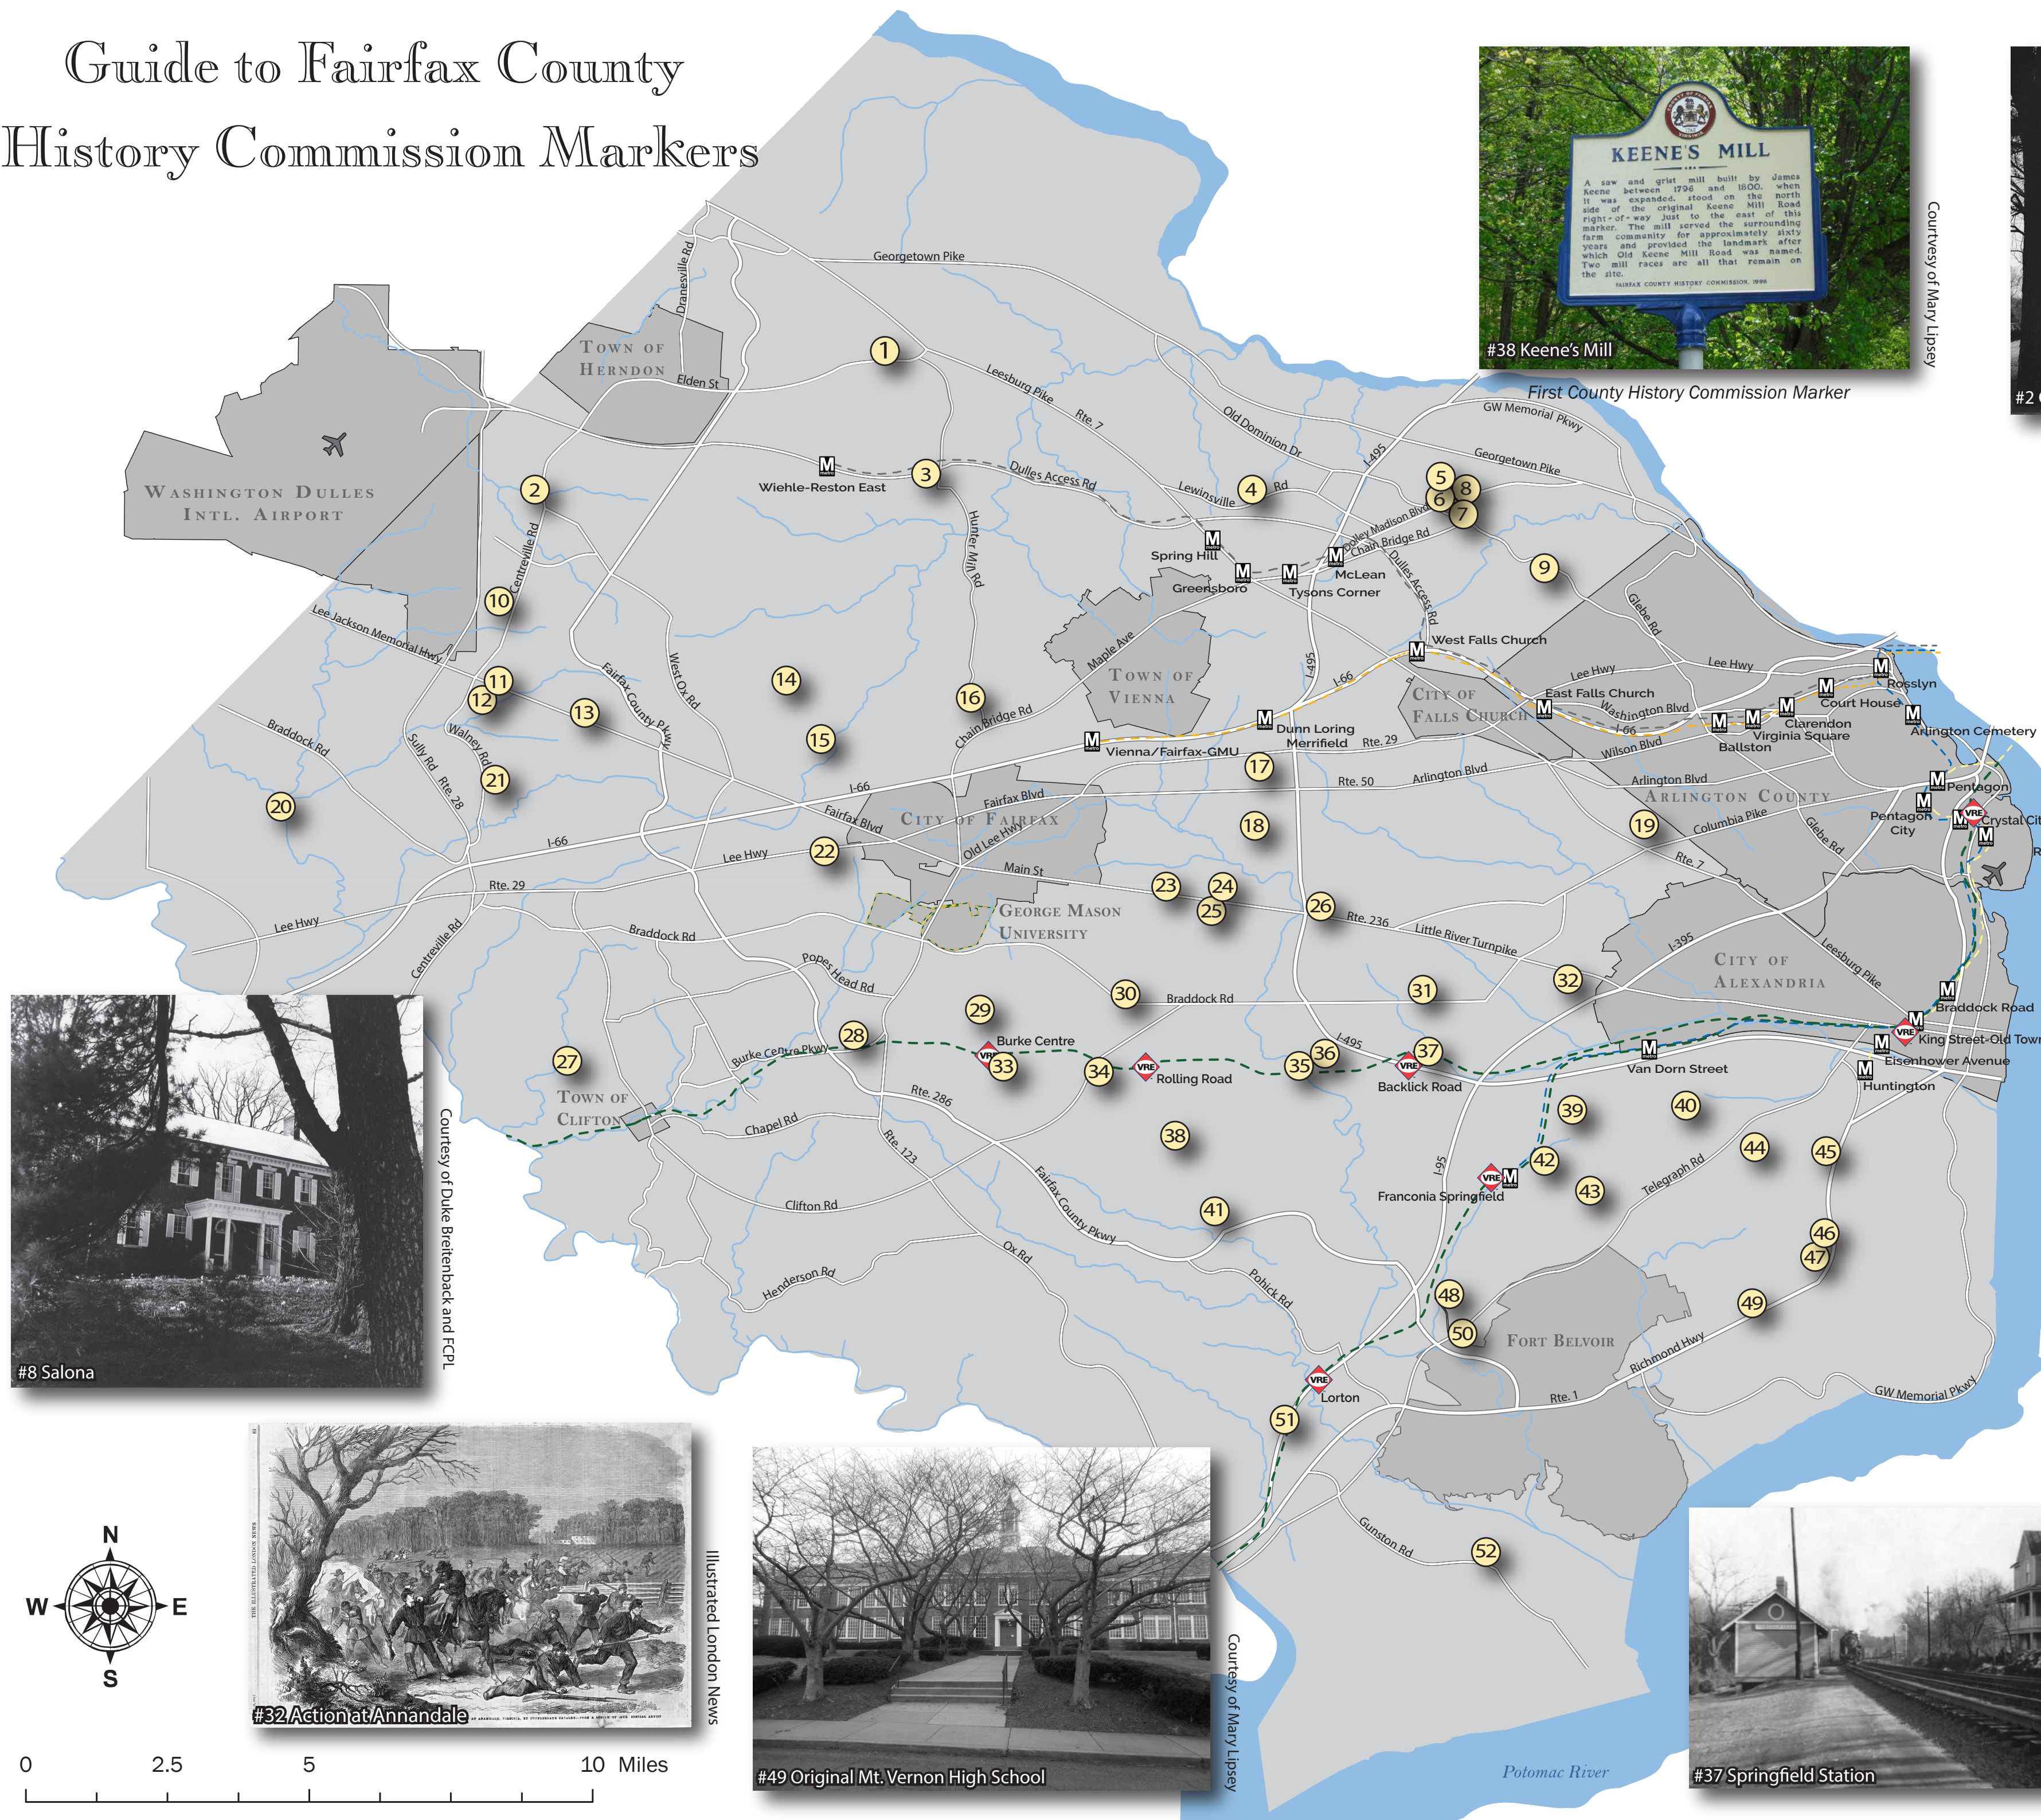

Guide to Fairfax County History Commission Markers

#38 Keene's Mill
Courtesy of Mary Lipsey

#2 Civil War at Frying Pan Spring Meeting House
Courtesy of Wm. Edmund Barrett and FCPL

#12 McAttee's Tavern (Mitchell-Weeks House)
FCPL

#17 Luther P. Jackson High School
FCPL

#8 Salona
Courtesy of Duke Breitenback and FCPL

#32 Action at Annandale
Illustrated London News

#49 Original Mt. Vernon High School
Courtesy of Mary Lipsey

#37 Springfield Station
Courtesy of Bob Cain and FCPL

- Historic Markers
- VRE Stations
- VRE Route
- Metro Stations
- Silver Line
- Orange Line
- Yellow Line
- Blue Line
- Roads