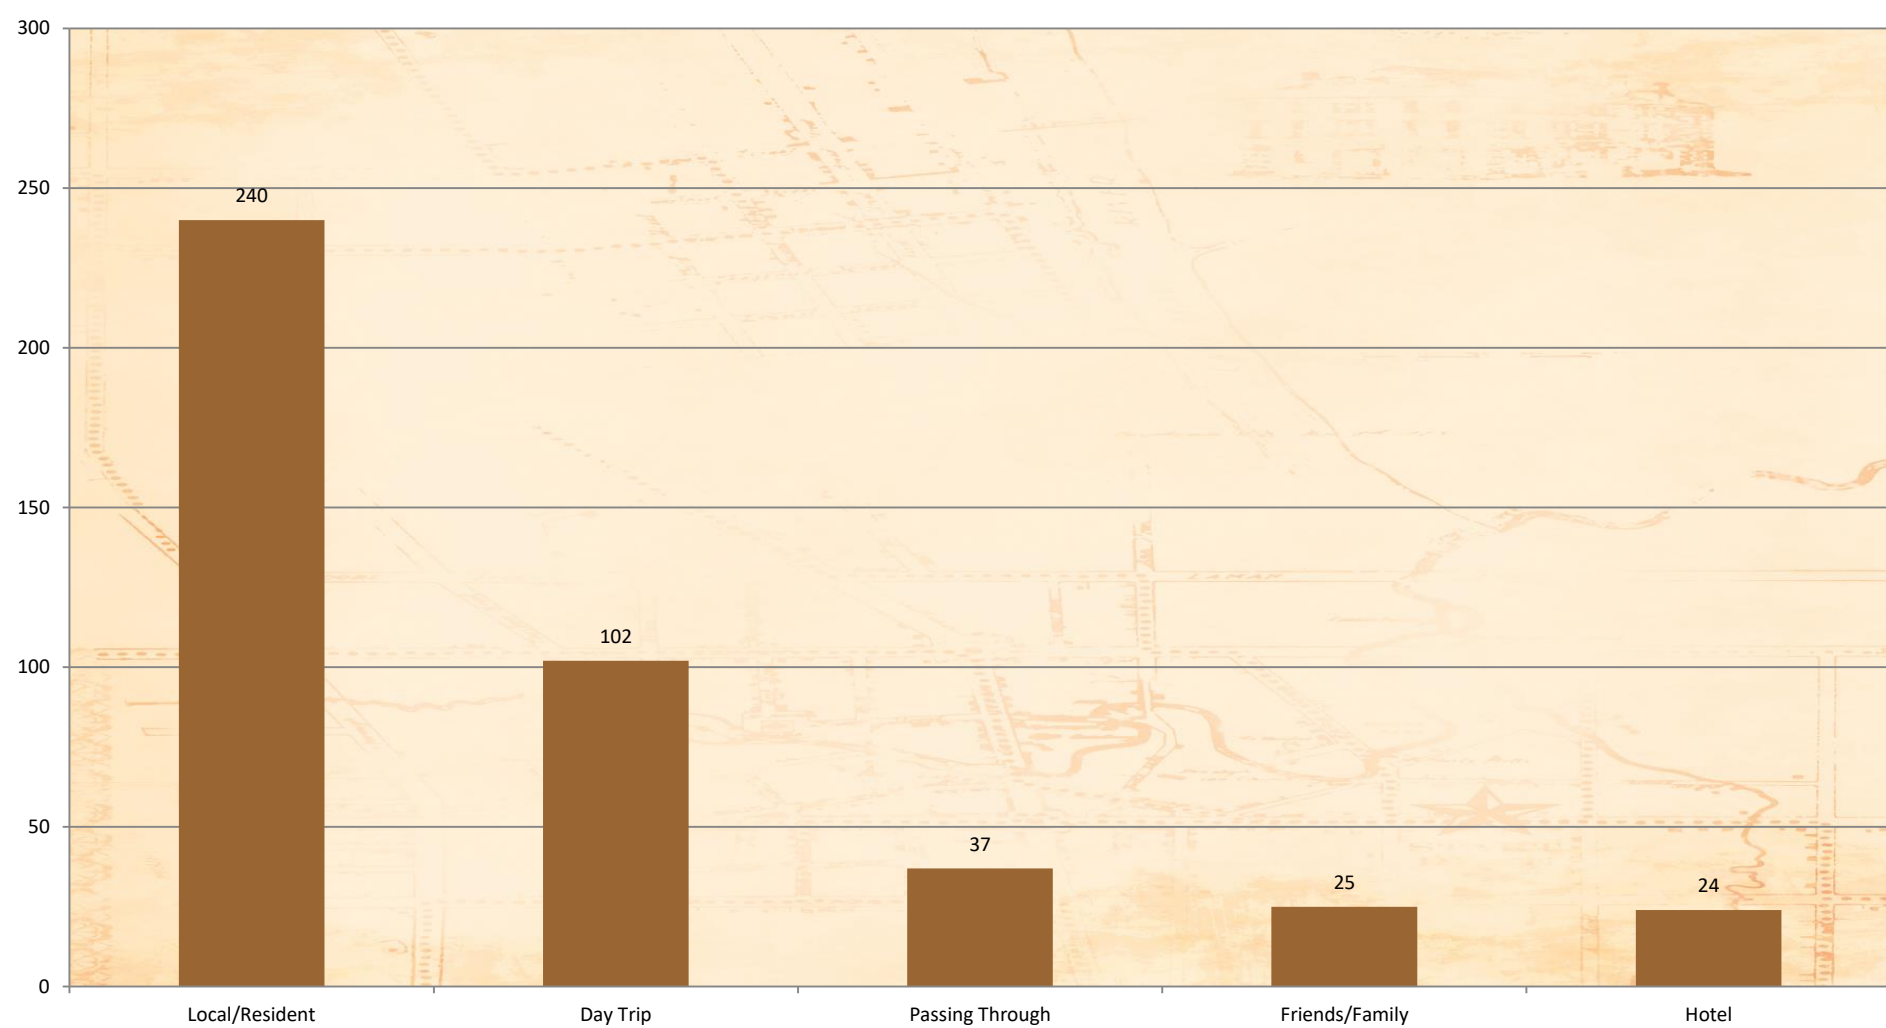

Cumberland County Attraction Data

Where are Visitors Staying (Year)?

AMERICA'S HOMETOWN

CUMBERLAND COUNTY

NORTH CAROLINA

© Fayetteville Area Convention and Visitors Bureau, 2017

FAYETTEVILLE AREA

CONVENTION AND VISITORS BUREAU

CUMBERLAND COUNTY, NC