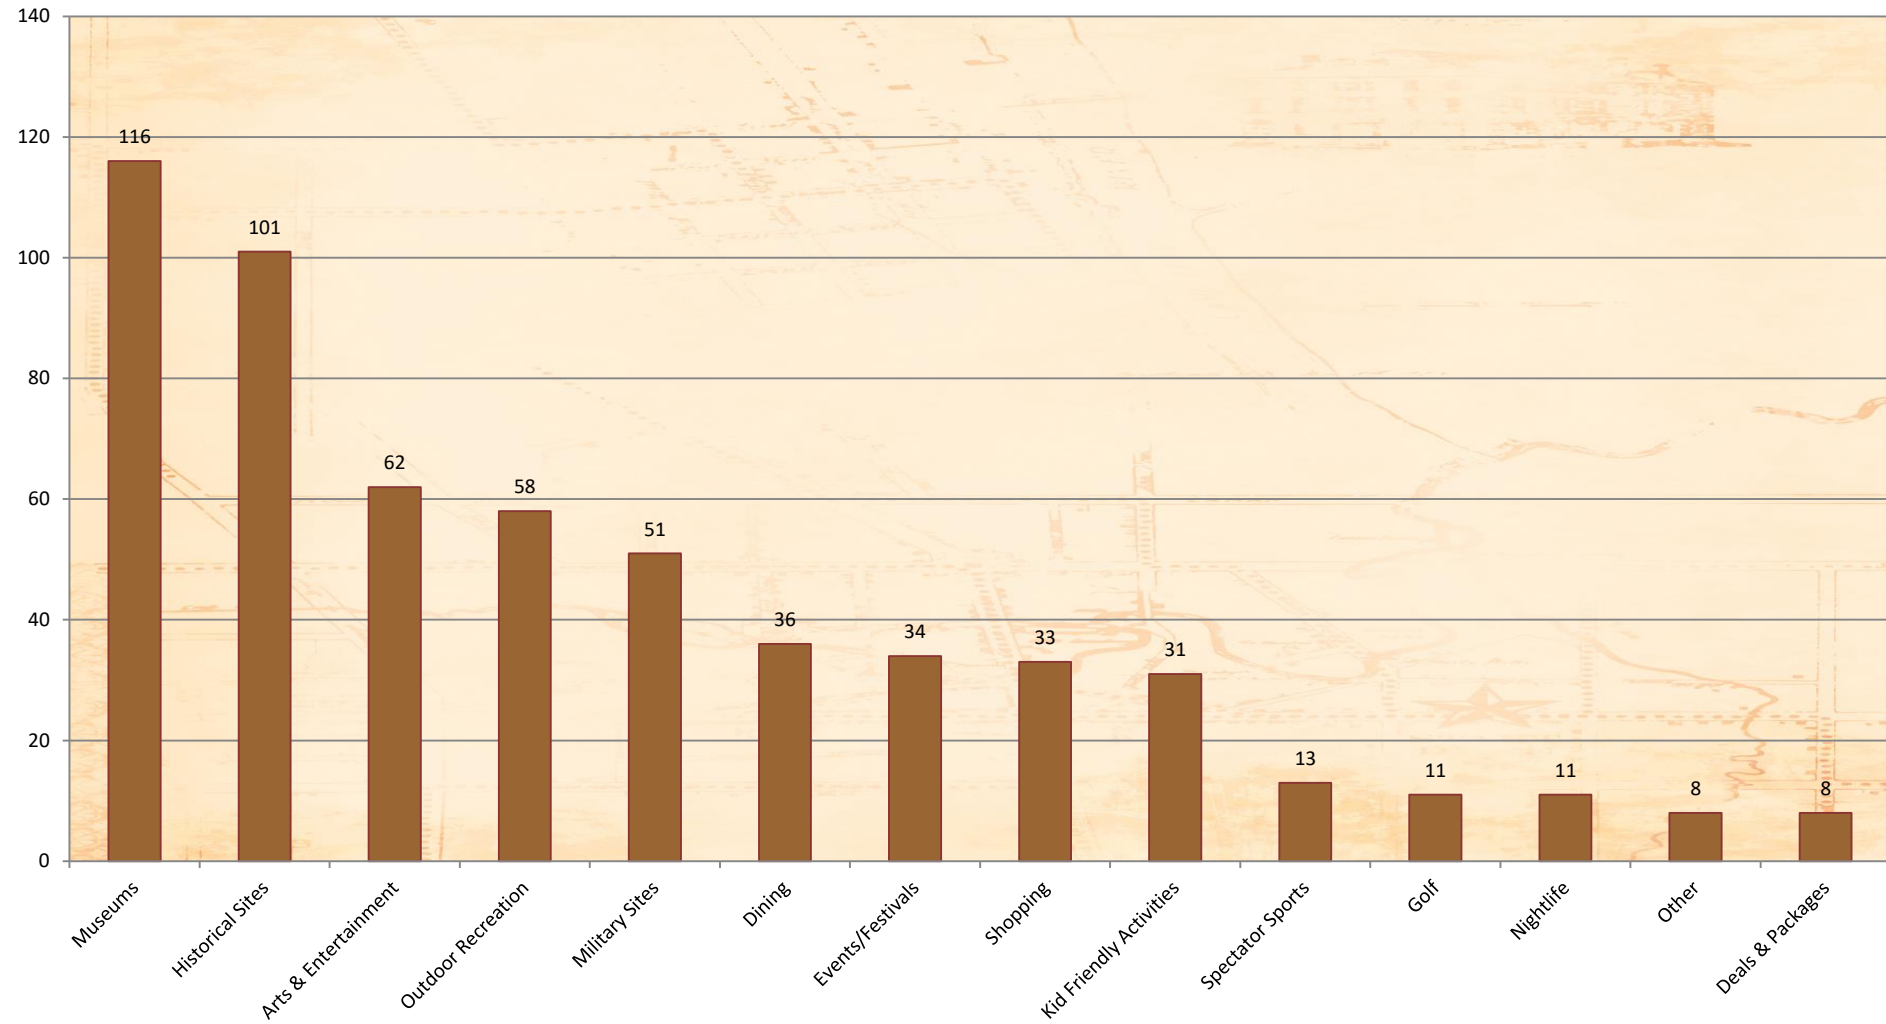

Cumberland County Attraction Data

What are the areas of interest (Year)?

AMERICA'S HOMETOWN

CUMBERLAND COUNTY

NORTH CAROLINA

© Fayetteville Area Convention and Visitors Bureau, 2017

FAYETTEVILLE AREA

CONVENTION AND VISITORS BUREAU

CUMBERLAND COUNTY, NC