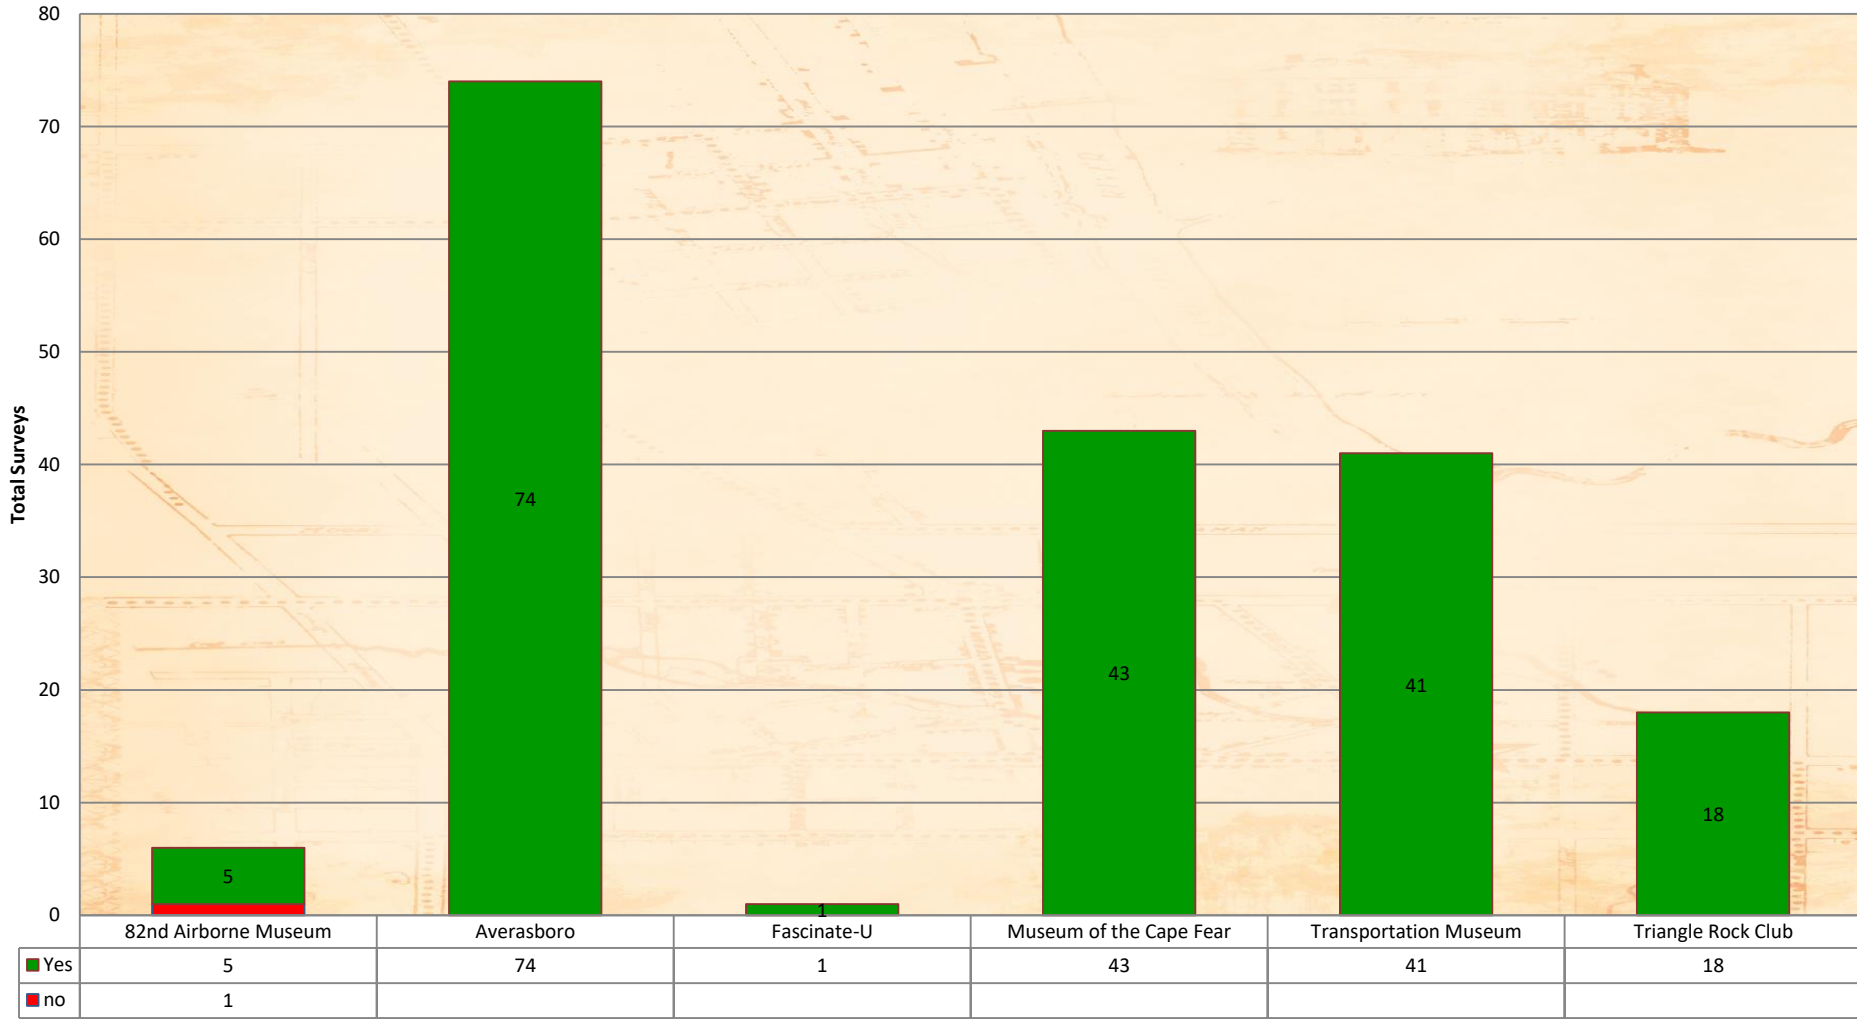

Cumberland County Attraction Data

Was the venue easy to find?

AMERICA'S HOMETOWN

CUMBERLAND COUNTY

NORTH CAROLINA

© Fayetteville Area Convention and Visitors Bureau, 2017

FAYETTEVILLE AREA

CONVENTION AND VISITORS BUREAU

CUMBERLAND COUNTY, NC