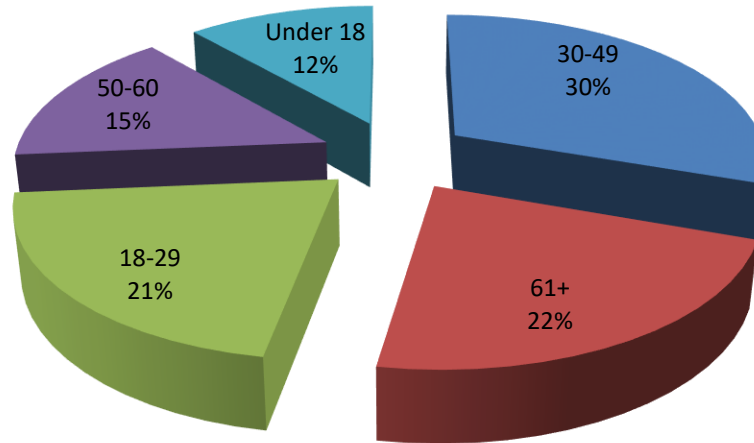

**CUMBERLAND COUNTY**

NORTH CAROLINA

© Fayetteville Area Convention and Visitors Bureau, 2017

FAYETTEVILLE AREA

**CONVENTION AND VISITORS BUREAU**

CUMBERLAND COUNTY, NC

# Cumberland County Attraction Data

## Average Attraction Rating (ALL)

1 <sup>ST</sup> Quarter	4.63
2 <sup>nd</sup> Quarter	
3 <sup>rd</sup> Quarter	
4 <sup>th</sup> Quarter	
Year	4.63

What is the age of the visitors (All Attractions/Year)?