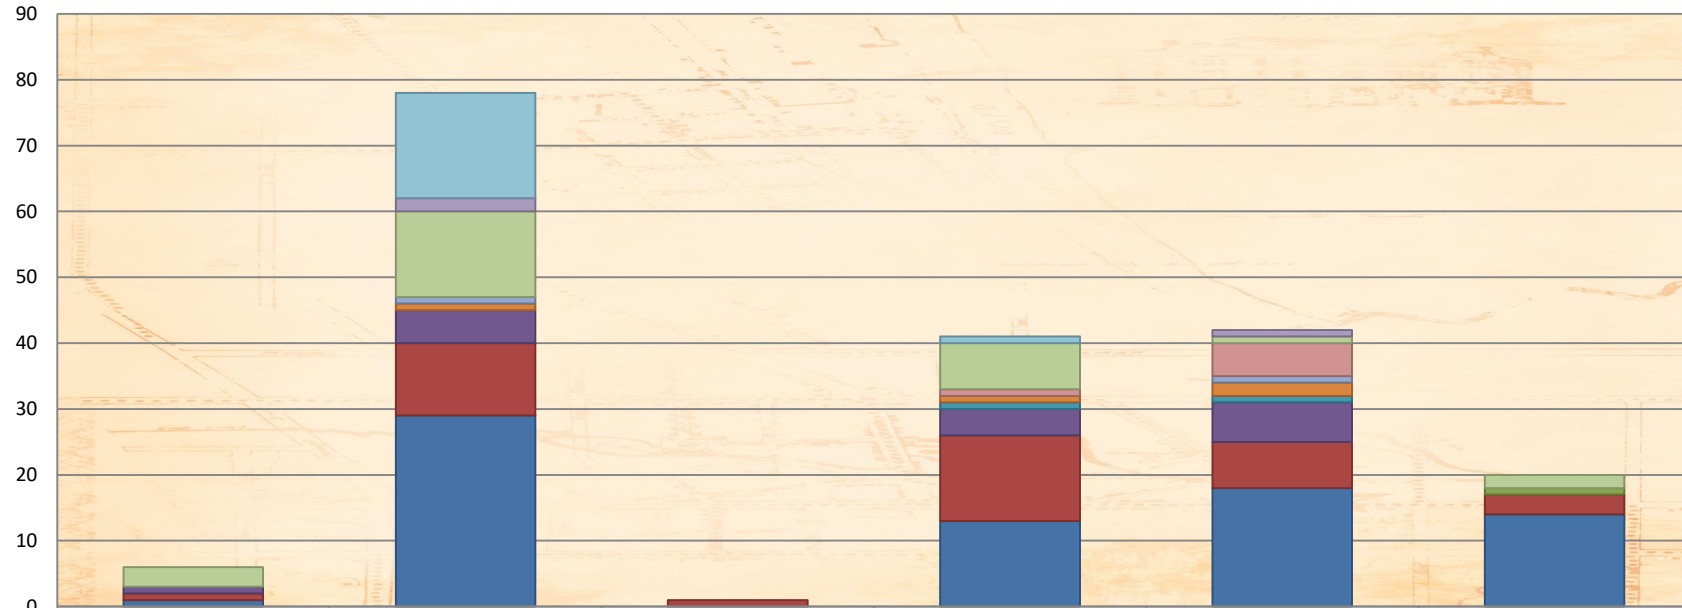

Cumberland County Attraction Data

Where did you hear about the Attraction?

	82nd Airborne Museum	AveraSboro	Fascinate-U	Museum of the Cape Fear	Transportation Museum	Triangle Rock Club
Billboard		16		1		
Facebook		2			1	
Other	3	13		7	1	2
Other: Drove By				1	5	
Other: Google		1			1	
Other: Visitor Center		1		1	2	
Other: Walked by				1	1	
Print	1	5		4	6	
Radio						1
Website	1	11	1	13	7	3
Word of Mouth	1	29		13	18	14

AMERICA'S HOMETOWN

CUMBERLAND COUNTY

NORTH CAROLINA

© Fayetteville Area Convention and Visitors Bureau, 2017

FAYETTEVILLE AREA

CONVENTION AND VISITORS BUREAU

CUMBERLAND COUNTY, NC