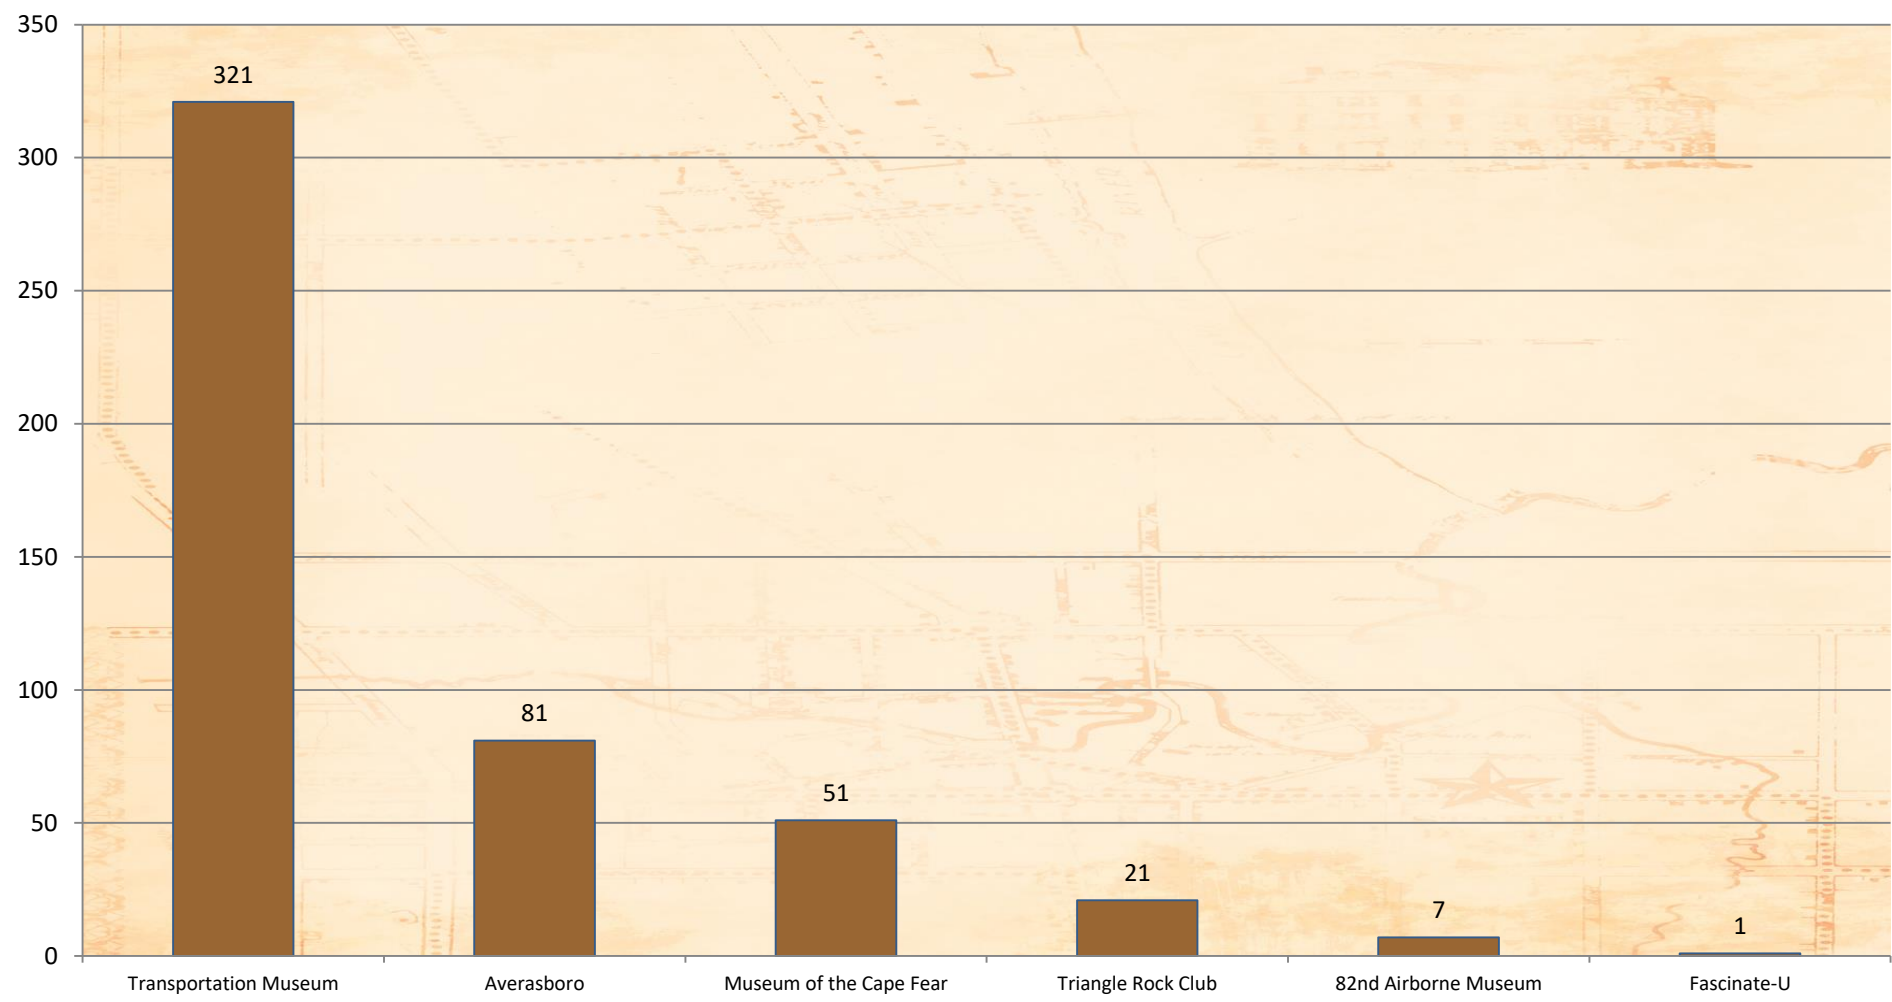

Cumberland County Attraction Data

Total Number of Filled Out Surveys by Attraction (Year)