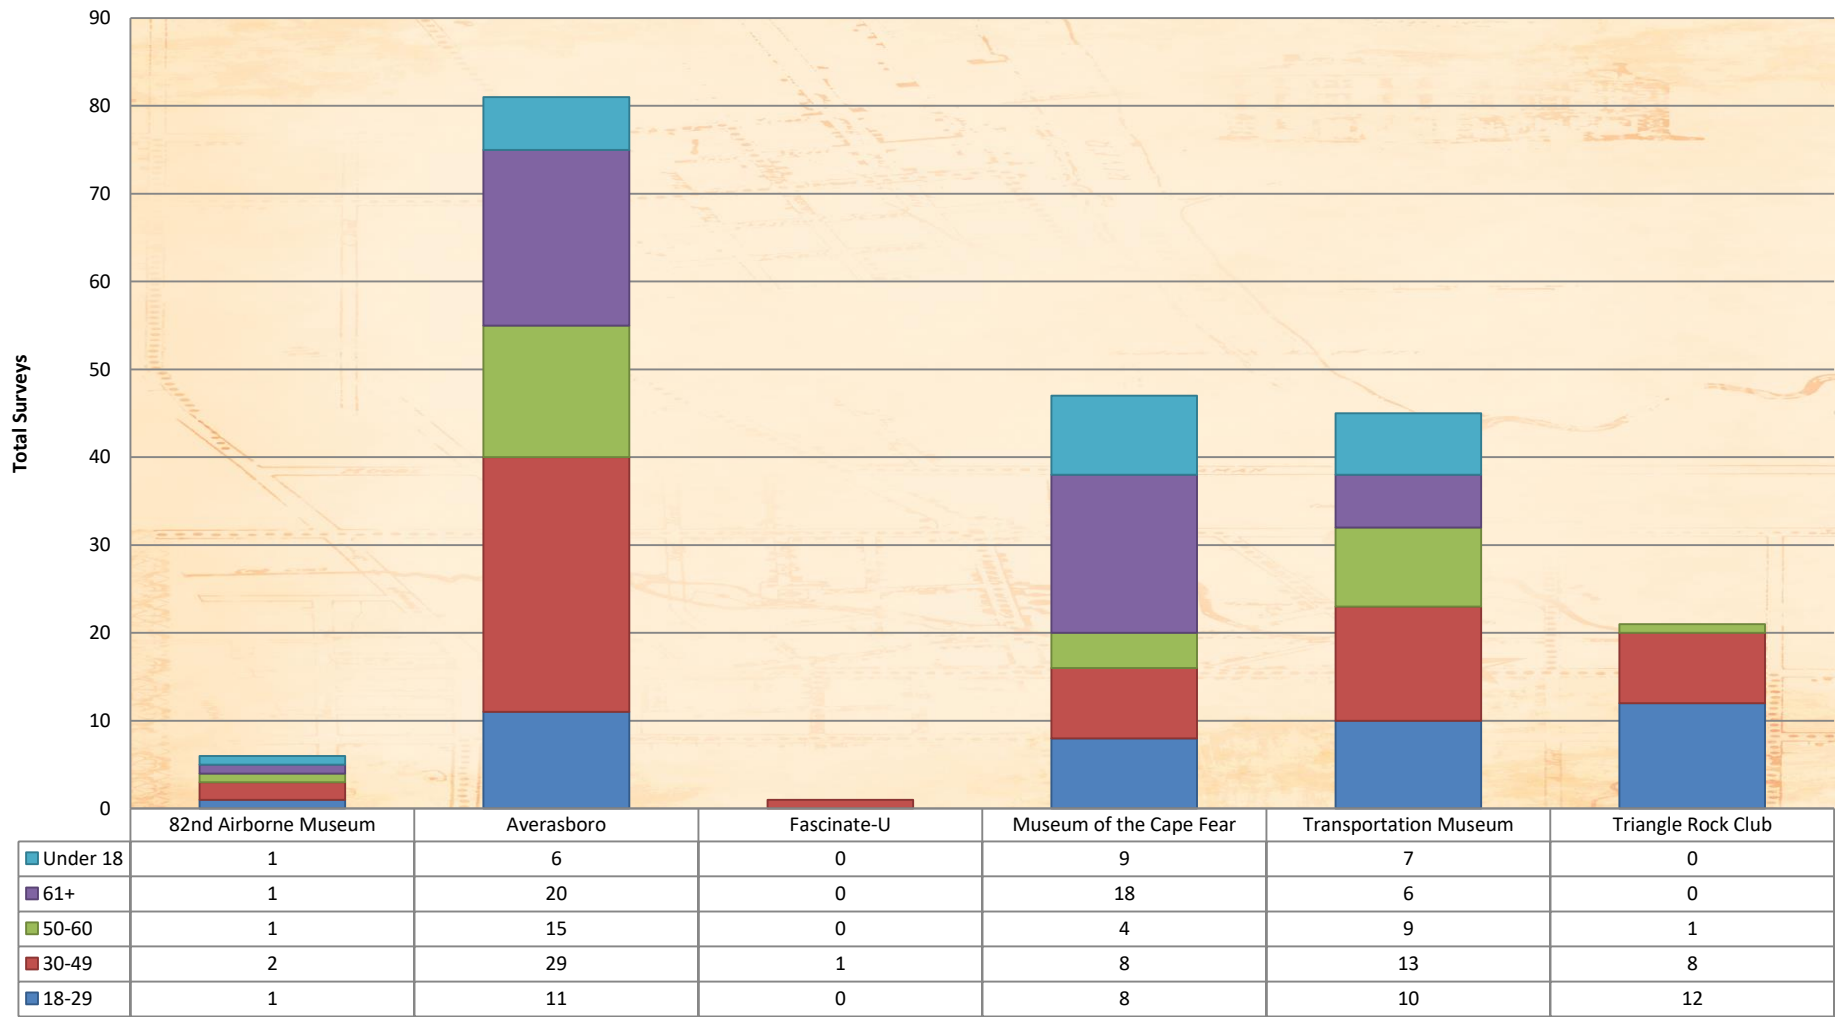

# Cumberland County Attraction Data

Where are you staying? (Attraction/Year)

	82nd Airborne Museum	Averagesboro	Fascinate-U	Museum of the Cape Fear	Transportation Museum	Triangle Rock Club
Day Trip	0	26	0	5	64	7
Friends/Family	1	10	1	3	8	2
Hotel	3	4	0	11	5	1
Local/Resident	3	17	0	20	189	11
Passing Through	0	22	0	11	4	0

AMERICA'S HOMETOWN

**CUMBERLAND COUNTY**

NORTH CAROLINA

© Fayetteville Area Convention and Visitors Bureau, 2017

FAYETTEVILLE AREA

**CONVENTION AND VISITORS BUREAU**

CUMBERLAND COUNTY, NC

# Cumberland County Attraction Data

Age Range? (Attraction/Year)

AMERICA'S HOMETOWN

**CUMBERLAND COUNTY**

NORTH CAROLINA

© Fayetteville Area Convention and Visitors Bureau, 2017

FAYETTEVILLE AREA

**CONVENTION AND VISITORS BUREAU**