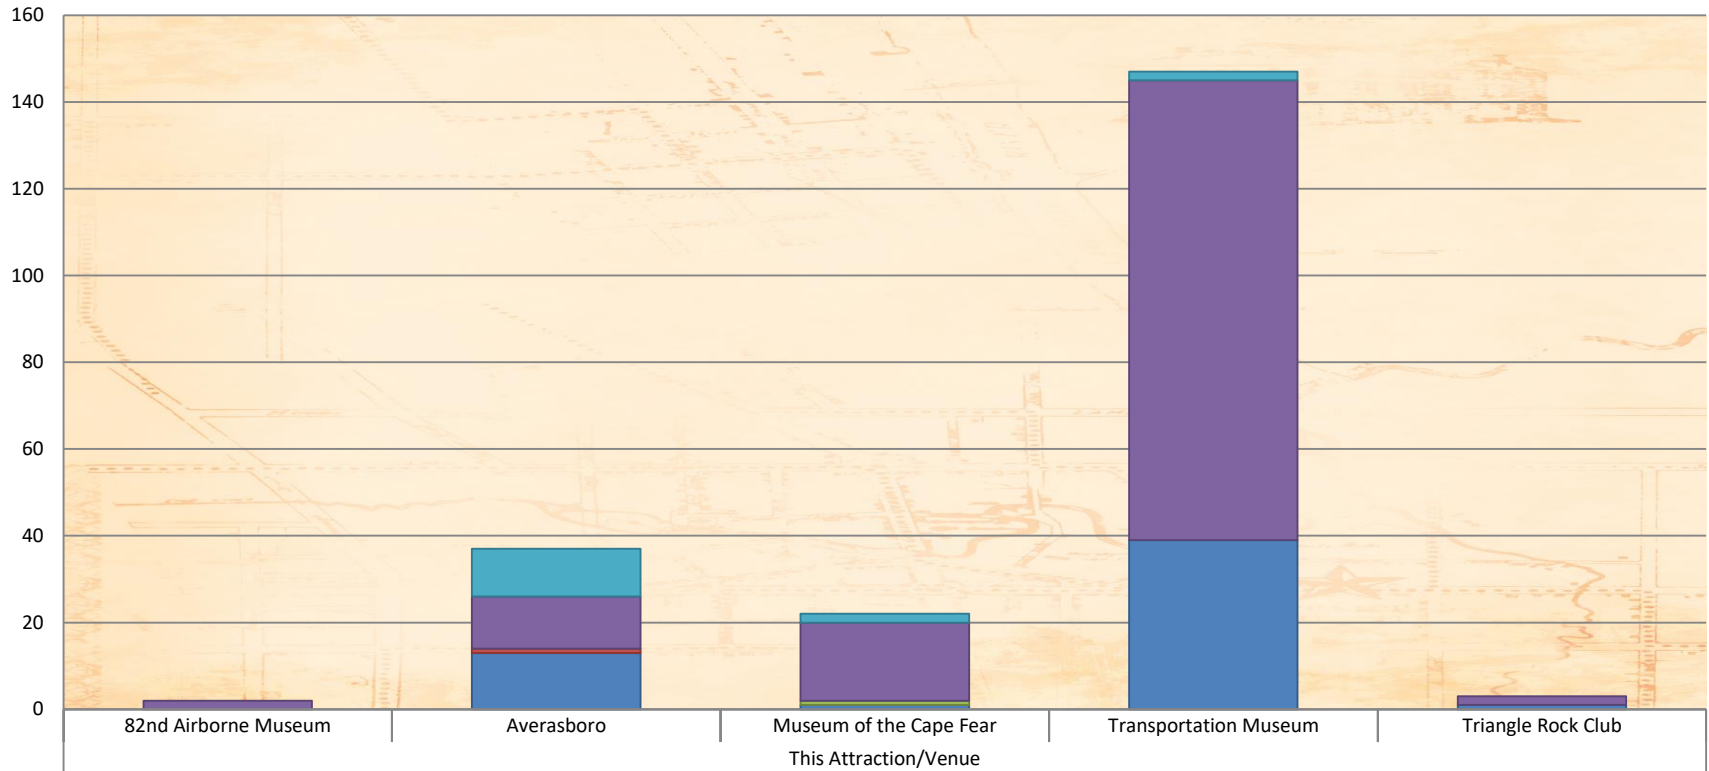

# Cumberland County Attraction Data

Why are you visiting? (Attraction/Year)

AMERICA'S HOMETOWN

**CUMBERLAND COUNTY**

NORTH CAROLINA

© Fayetteville Area Convention and Visitors Bureau, 2017

FAYETTEVILLE AREA

# Cumberland County Attraction Data

Breakdown of Visitor's Who Selected  
 "This attraction/venue" as Why are you visiting?

	82nd Airborne Museum	Averasboro	Museum of the Cape Fear	Transportation Museum	Triangle Rock Club
Passing Through	0	11	2	2	0
Local/Resident	2	12	18	106	2
Hotel	0	0	1	0	0
Friends/Family	0	1	0	0	0
Day Trip	0	13	1	39	1