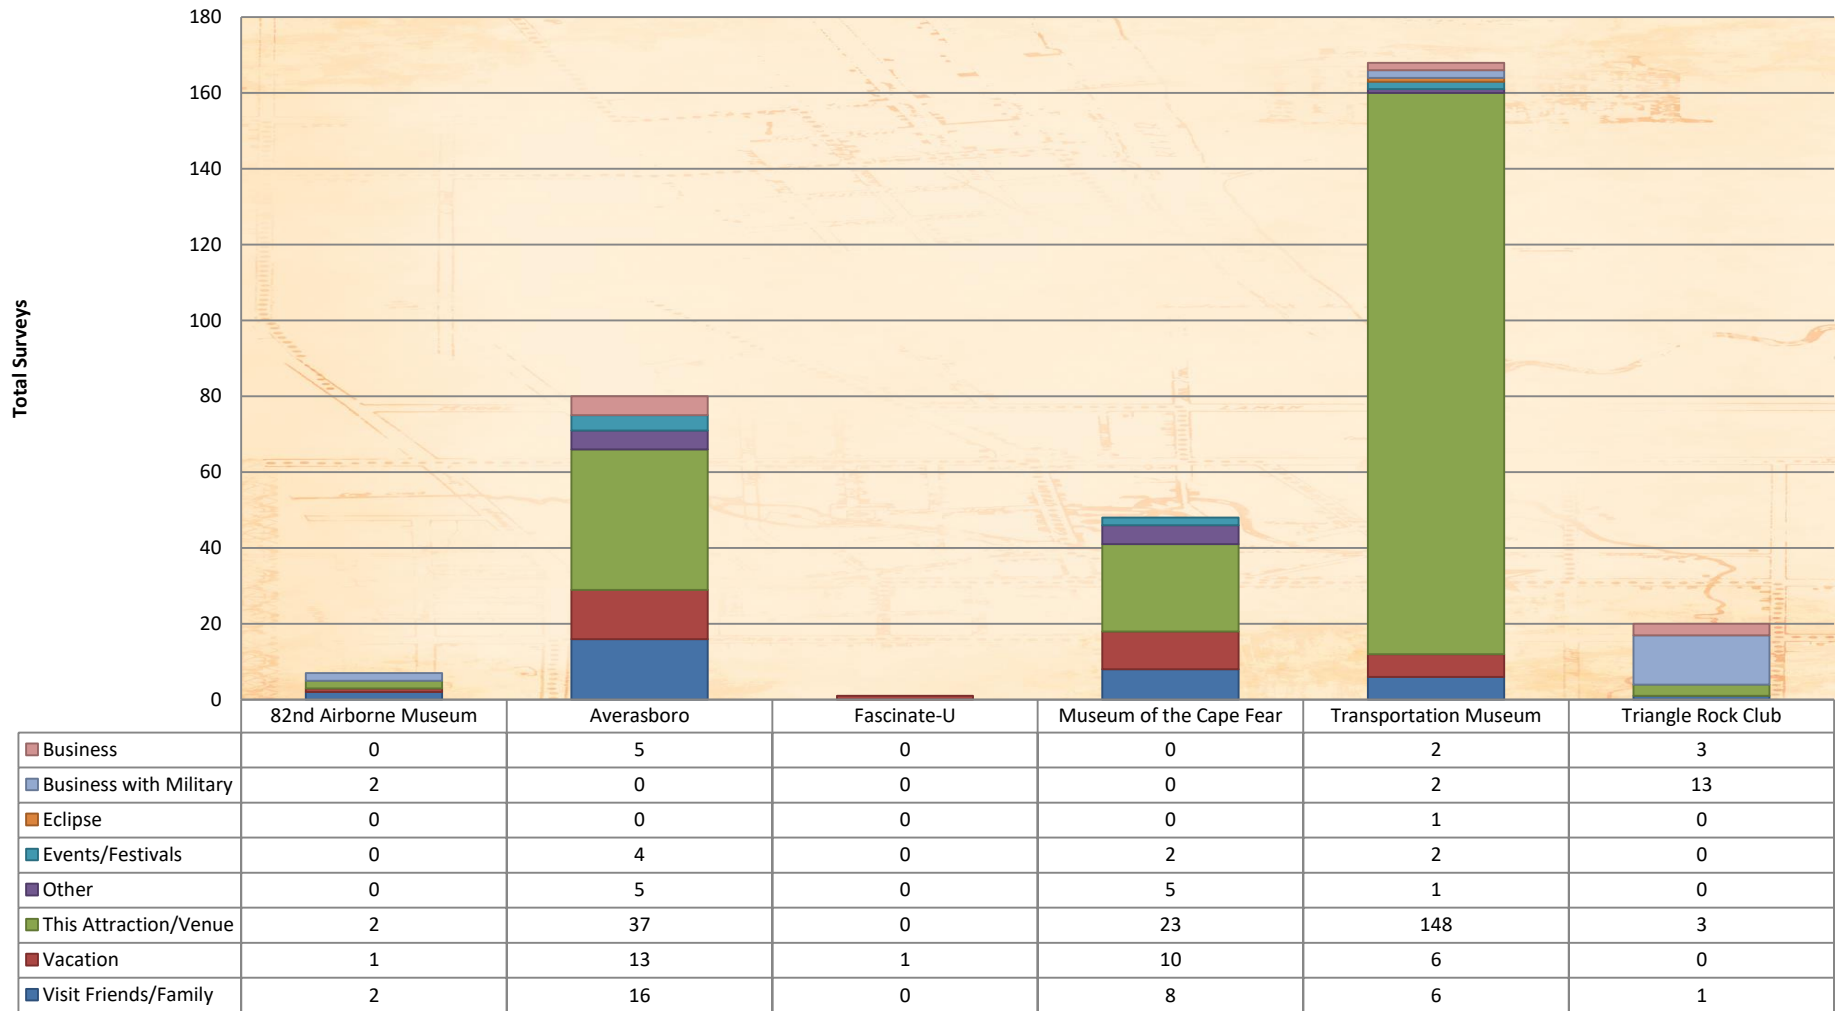

Cumberland County Attraction Data

Why are you visiting? (Attraction/Year)

AMERICA'S HOMETOWN

CUMBERLAND COUNTY

NORTH CAROLINA

© Fayetteville Area Convention and Visitors Bureau, 2017

FAYETTEVILLE AREA

CONVENTION AND VISITORS BUREAU

CUMBERLAND COUNTY, NC