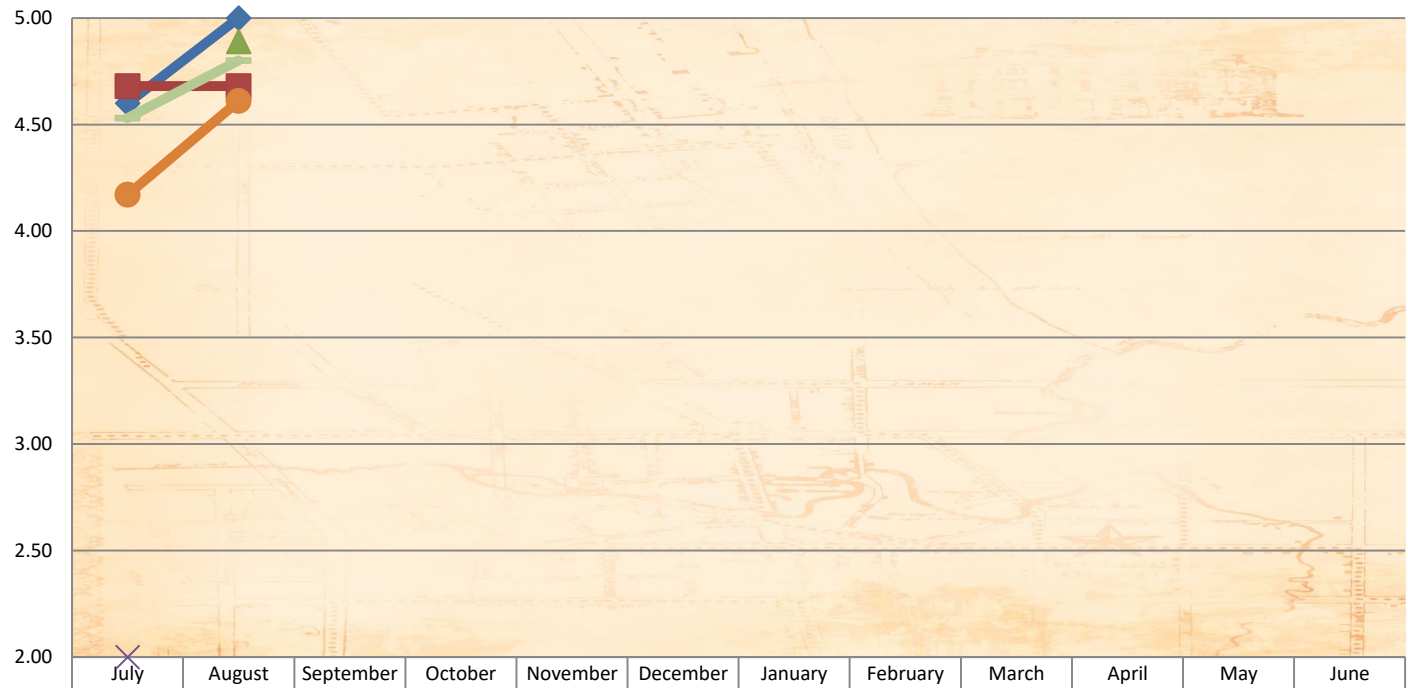

Cumberland County Attraction Data

Ratings by Attraction

	July	August	September	October	November	December	January	February	March	April	May	June
82nd Airborne Division War Memorial Museum	4.60	5.00										
Averasboro	4.68	4.68										
Botanical Garden												
Fascinate-U	2.00											
JFK Special Warfare Museum												
Museum of the Cape Fear	4.17	4.61										
The Climbing Place												
Transportation Museum	4.53	4.80										
Triangle Rock Club		4.89										

AMERICA'S HOMETOWN

CUMBERLAND COUNTY

NORTH CAROLINA

© Fayetteville Area Convention and Visitors Bureau, 2017

FAYETTEVILLE AREA

CONVENTION AND VISITORS BUREAU

CUMBERLAND COUNTY, NC