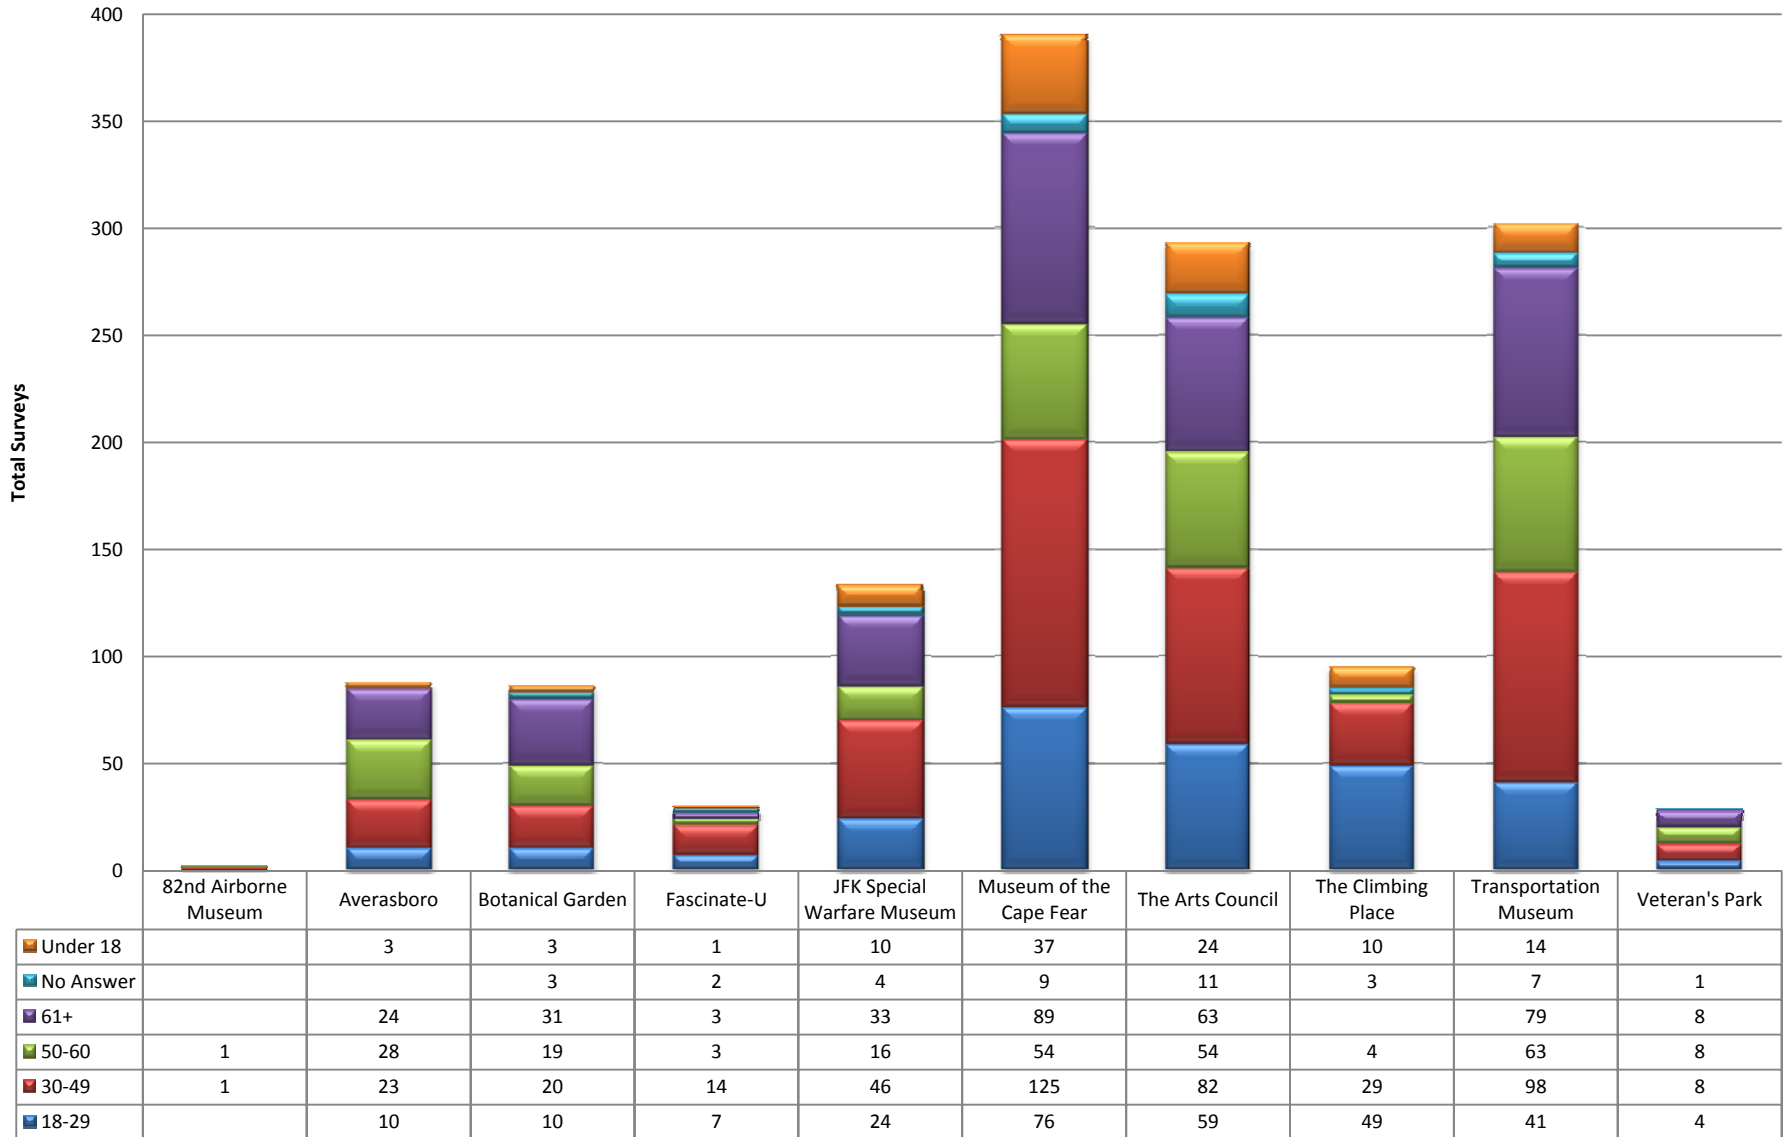

Where are Visitors Staying (Year)?

Cumberland County Wide Attraction Data

What are the areas of interest (Year)?

NOTE: Most filled out surveys are coming from museums which explains the high numbers for "Museums" and "History". (Averasboro, Museum of the Cape Fear, The Arts Council, JFK Special Warfare Museum and the Transportation Museum)

Cumberland County Wide Attraction Data

Total Number of Filled Out Surveys by Attraction (Year)

Cumberland County Wide Attraction Data

Where are you staying? (Attraction/Year)

Cumberland County Wide Attraction Data

Age Range? (Attraction/Year)

Cumberland County Wide Attraction Data

Why are you visiting? (Attraction/Year)

Cumberland County Wide Attraction Data

Breakdown of Visitor's Who Selected
 "This attraction/venue" as Why are you visiting?