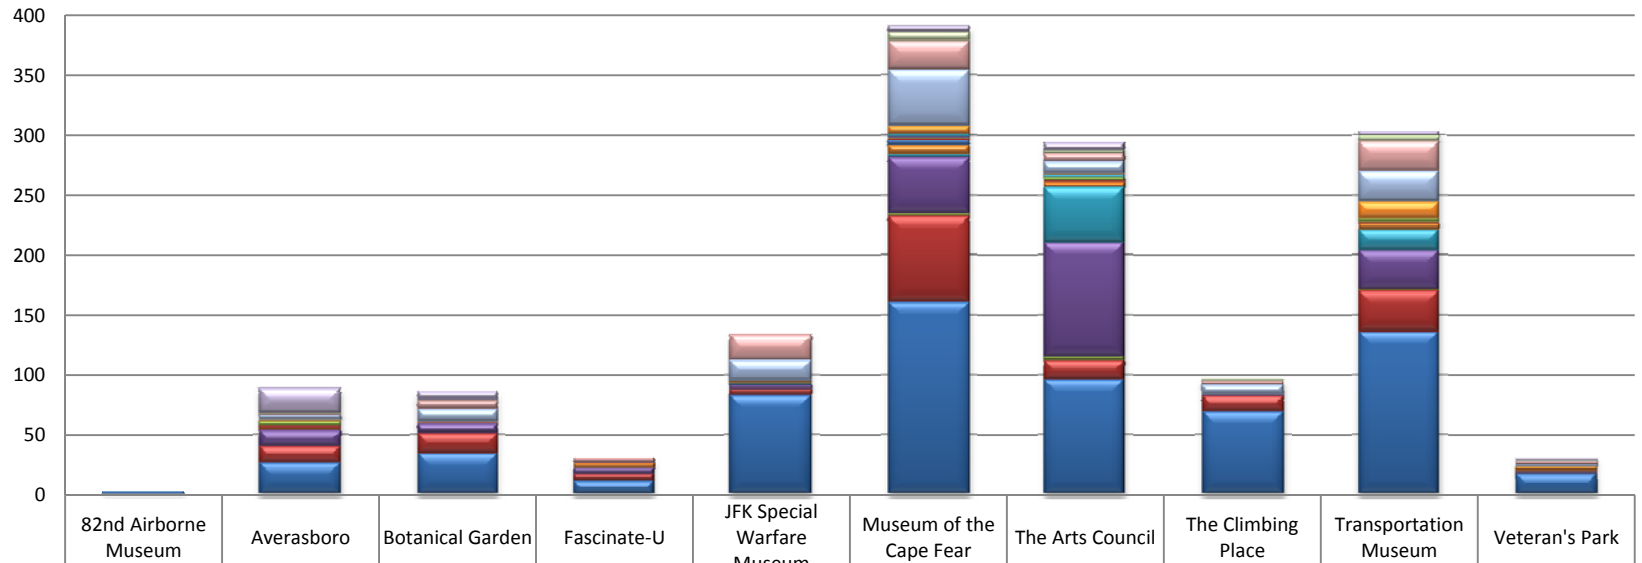

Cumberland County Wide Attraction Data

Where did you hear about the Attraction?

	82nd Airborne Museum	Averasboro	Botanical Garden	Fascinate-U	JFK Special Warfare Museum	Museum of the Cape Fear	The Arts Council	The Climbing Place	Transportation Museum	Veteran's Park
Billboard		20	7			5	6		4	1
Facebook		1	1			7	3	1	4	1
No Answer		1	7	3	21	24	7	3	25	2
Other		4	10		17	47	10	8	25	2
Other: Drove by		1			2	7	1		14	3
Other: Email						2	2			
Other: Google			1	1		1		1		
Other: Passport		4				1	3		3	
Other: Sign on Road		2				1	1		1	
Other: Tour Group						4				
Other: Visitor Center		2	1	4		8	4		5	1
Other: Walked by					2	2	46		17	
Print		13	8	5	3	47	95		33	1
Radio						2	3		1	
Website		14	17	6	5	71	16	13	34	1
Word of Mouth	2	26	34	11	83	161	96	69	136	17