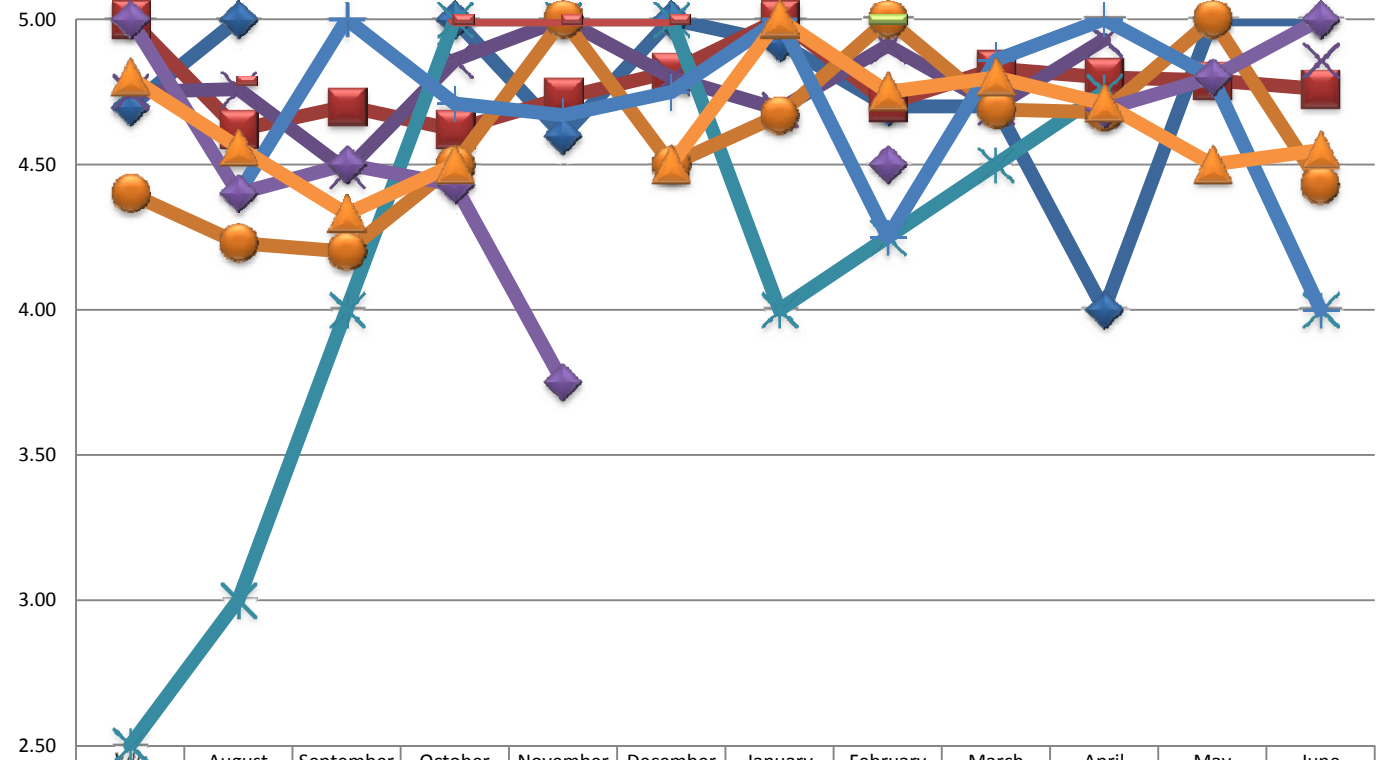

MN	6
AZ	6
TN	5
OR	4
GERMANY	4
UT	4
IL	4
VT	4
NE	4
PR	4
AL	3
OK	3
CO	3
MO	3
LA	3
CANADA	3
IN	3
BELARUS	2

NETHERLANDS	2
DC	2
ME	2
AUSTRALIA	2
RI	2
WA	2
NV	2
AS	1
NM	1
AP	1
NH	1
IA	1
SD	1
KY	1
HI	1
WV	1
DENMARK	1
MS	1
FRANCE	1

Cumberland County Wide Attraction Data

Where did you hear about the Attraction?

	82nd Airborne Museum	Averasboro	Botanical Garden	Fascinate-U	JFK Special Warfare Museum	Museum of the Cape Fear	The Arts Council	The Climbing Place	Transportation Museum	Veteran's Park
Billboard		20	7			5	6		4	1
Facebook		1	1			7	3	1	4	1
No Answer		1	7	3	21	24	7	3	25	2
Other		4	10		17	47	10	8	25	2
Other: Drove by		1			2	7	1		14	3
Other: Email						2	2			
Other: Google			1	1		1		1		
Other: Passport		4				1	3		3	
Other: Sign on Road		2				1	1		1	
Other: Tour Group						4				
Other: Visitor Center		2	1	4		8	4		5	1
Other: Walked by					2	2	46		17	
Print		13	8	5	3	47	95		33	1
Radio						2	3		1	
Website		14	17	6	5	71	16	13	34	1
Word of Mouth	2	26	34	11	83	161	96	69	136	17

Cumberland County Wide Attraction Data

Was the venue easy to find?

Cumberland County Wide Attraction Data

Ratings by Attraction

	July	August	September	October	November	December	January	February	March	April	May	June
The Climbing Place	4.70	5.00		5.00	4.60	5.00	4.92	4.70	4.70	4.00	5.00	5.00
Museum of the Cape Fear	5.00	4.62	4.70	4.62	4.73	4.82	5.00	4.71	4.83	4.80	4.79	4.76
Transportation Museum	4.75	4.76	4.48	4.86	5.00	4.80	4.69	4.91	4.70	4.93		4.86
Fascinate-U	2.50	3.00	4.00	5.00	5.00	5.00	4.00	4.25	4.50	4.75		4.00
The Arts Council	4.40	4.23	4.20	4.50	5.00	4.50	4.67	5.00	4.69	4.68	5.00	4.43
Botanical Garden		4.40	5.00	4.71	4.67	4.75	5.00	4.25	4.86	5.00	4.80	4.00
Veteran's Park		4.79		5.00	5.00	5.00						
82nd Airborne Division War Memorial Museum								5.00				
JFK Special Warfare Museum	5.00	4.40	4.50	4.43	3.75			4.50		4.69	4.80	5.00
Averasboro	4.80	4.56	4.33	4.50		4.50	5.00	4.75	4.80	4.71	4.50	4.55