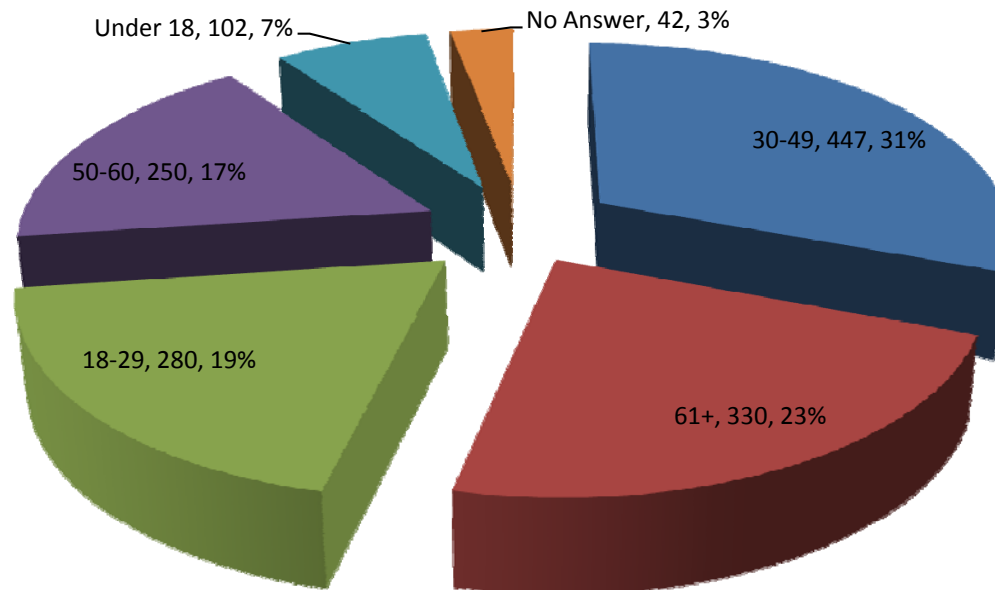

MN	6
AZ	6
TN	5
OR	4
GERMANY	4
UT	4
IL	4
VT	4
NE	4
PR	4
AL	3
OK	3
CO	3
MO	3
LA	3
CANADA	3
IN	3
BELARUS	2

NETHERLANDS	2
DC	2
ME	2
AUSTRALIA	2
RI	2
WA	2
NV	2
AS	1
NM	1
AP	1
NH	1
IA	1
SD	1
KY	1
HI	1
WV	1
DENMARK	1
MS	1
FRANCE	1

Cumberland County Wide Attraction Data

Average Attraction Rating (ALL)

1 ST Quarter	4.59
2 nd Quarter	4.76
3 rd Quarter	4.75
4 th Quarter	4.70
Year	4.70

Average Number of Days Visitor Stays?

(not including anyone who selected Local/Resident)

1 ST Quarter	4.19*
2 nd Quarter	4.00**
3 rd Quarter	3.60
4 th Quarter	3.00
Year	3.70

* One guest stayed 60+ days

** One guest stayed 121 days

What is the age of the visitors (All Attractions/Year)?

Cumberland County Wide Attraction Data