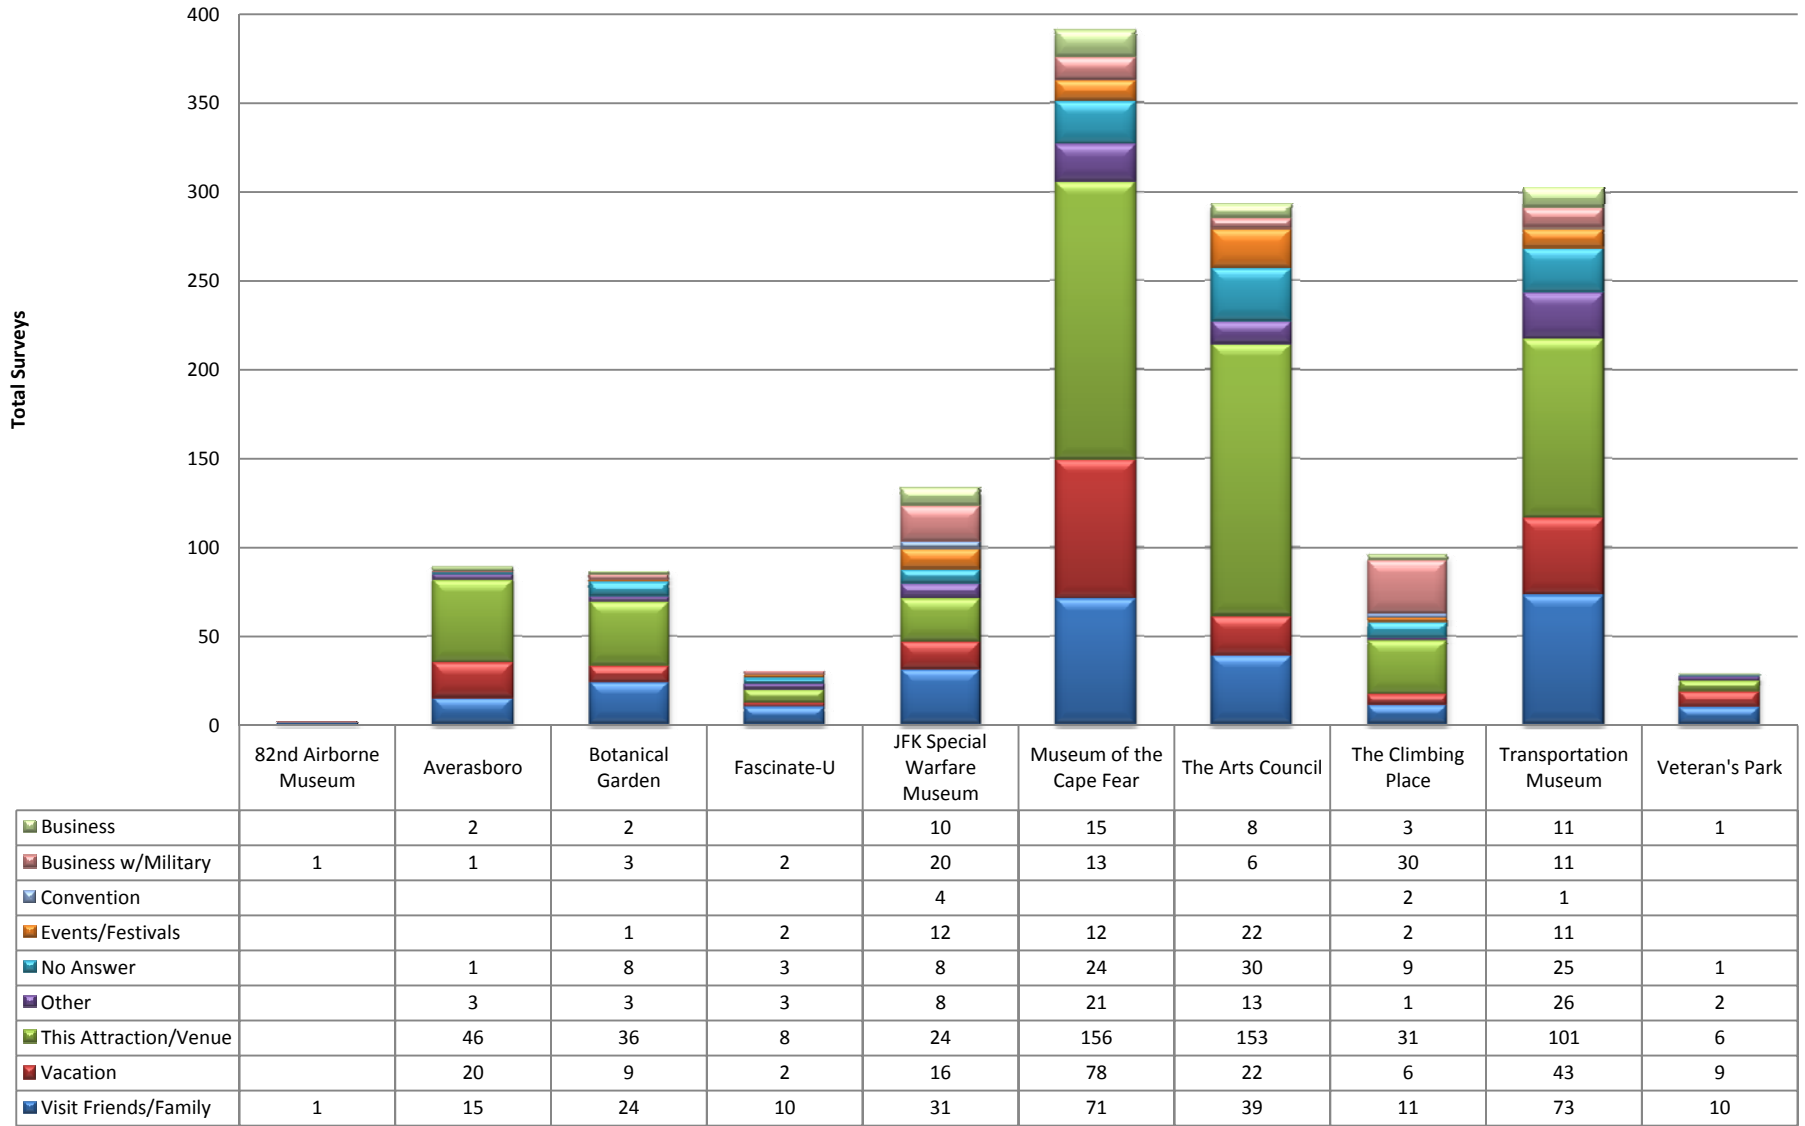

MN	6
AZ	6
TN	5
OR	4
GERMANY	4
UT	4
IL	4
VT	4
NE	4
PR	4
AL	3
OK	3
CO	3
MO	3
LA	3
CANADA	3
IN	3
BELARUS	2

NETHERLANDS	2
DC	2
ME	2
AUSTRALIA	2
RI	2
WA	2
NV	2
AS	1
NM	1
AP	1
NH	1
IA	1
SD	1
KY	1
HI	1
WV	1
DENMARK	1
MS	1
FRANCE	1

Where are Visitors Staying (Year)?

Cumberland County Wide Attraction Data

What are the areas of interest (Year)?

NOTE: Most filled out surveys are coming from museums which explains the high numbers for "Museums" and "History". (Averasboro, Museum of the Cape Fear, The Arts Council, JFK Special Warfare Museum and the Transportation Museum)

Cumberland County Wide Attraction Data

Total Number of Filled Out Surveys by Attraction (Year)

Cumberland County Wide Attraction Data

Where are you staying? (Attraction/Year)

Cumberland County Wide Attraction Data

Age Range? (Attraction/Year)

Cumberland County Wide Attraction Data

Why are you visiting? (Attraction/Year)

Cumberland County Wide Attraction Data

Breakdown of Visitor's Who Selected
 "This attraction/venue" as Why are you visiting?