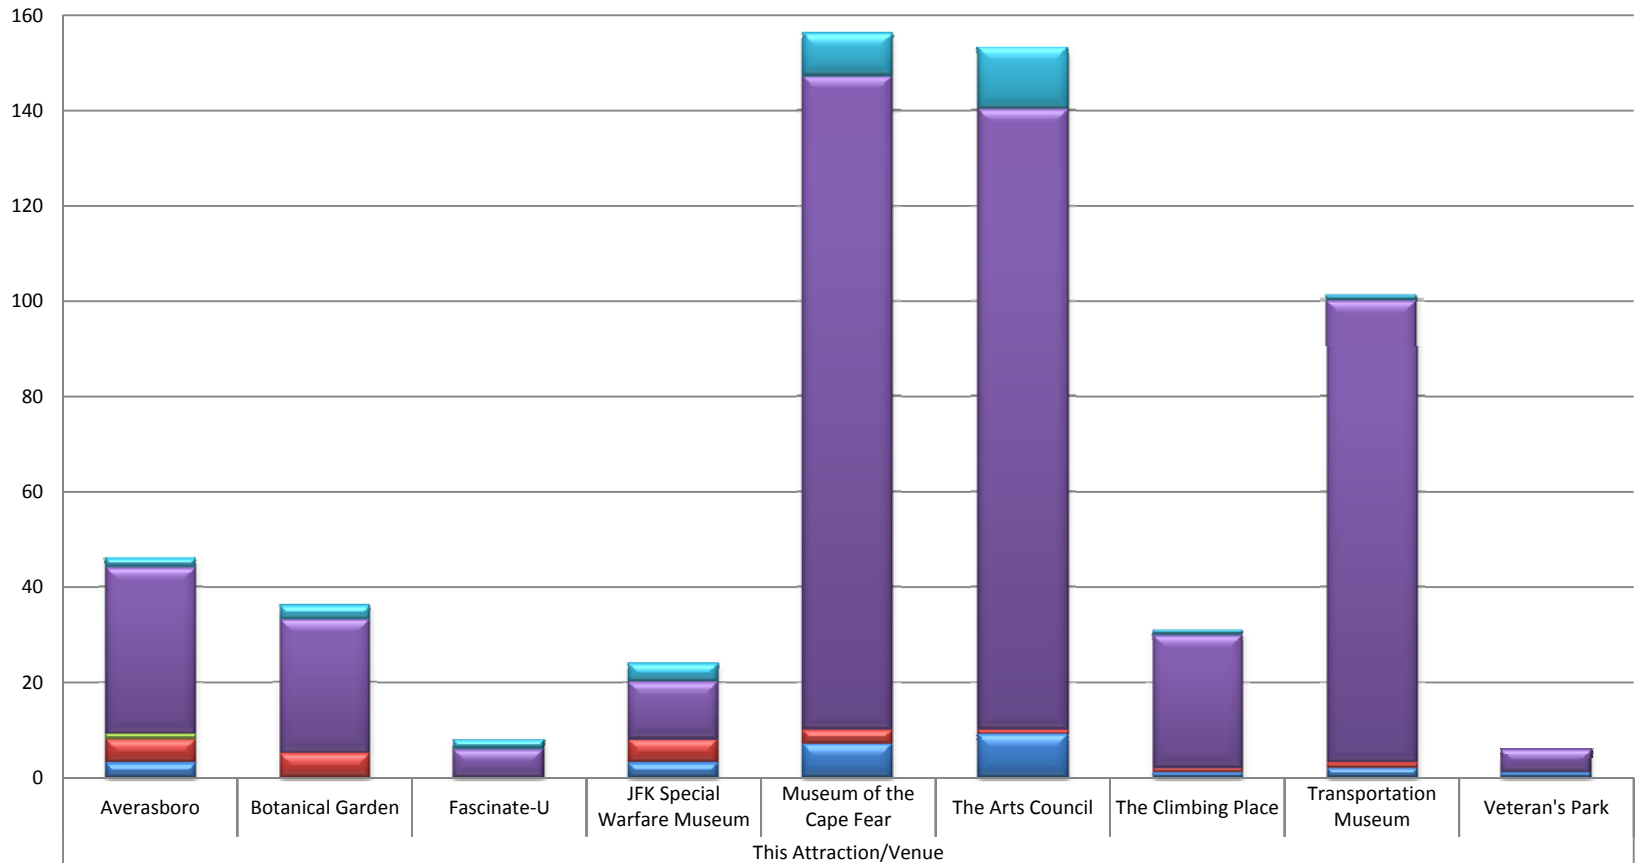

Cumberland County Wide Attraction Data

Total Number of Filled Out Surveys by Attraction (Year)

Cumberland County Wide Attraction Data

Where are you staying? (Attraction/Year)

Cumberland County Wide Attraction Data

Age Range? (Attraction/Year)

Cumberland County Wide Attraction Data

Why are you visiting? (Attraction/Year)

Cumberland County Wide Attraction Data

Breakdown of Visitor's Who Selected
 "This attraction/venue" as Why are you visiting?

	This Attraction/Venue								
	Averagesboro	Botanical Garden	Fascinate-U	JFK Special Warfare Museum	Museum of the Cape Fear	The Arts Council	The Climbing Place	Transportation Museum	Veteran's Park
No Answer	2	3	2	4	9	13	1	1	5
Local/Resident	35	28	6	12	137	130	28	97	5
Hotel: Motorhome	1								
Hotel	5	5		5	3	1	1	1	
Friends/Family	3			3	7	9	1	2	1