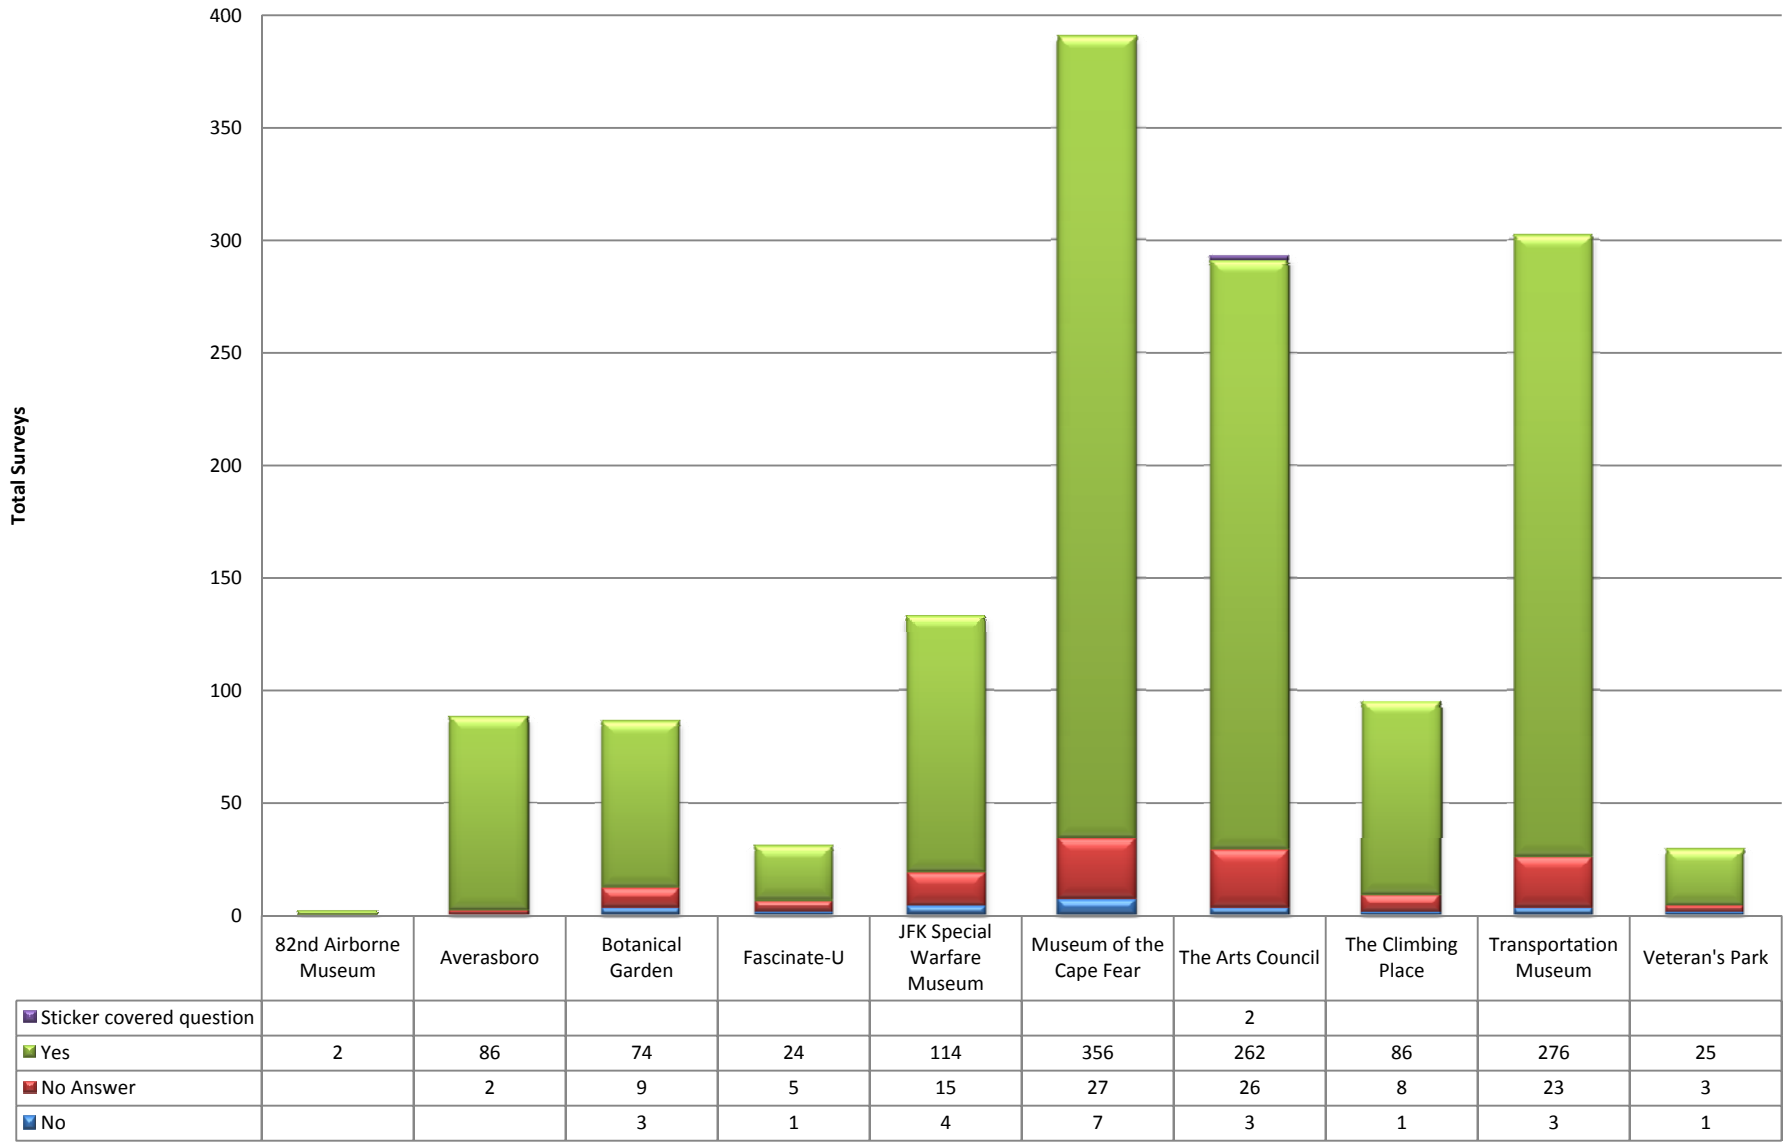

Cumberland County Wide Attraction Data

Where did you hear about the Attraction?

	82nd Airborne Museum	Averasboro	Botanical Garden	Fascinate-U	JFK Special Warfare Museum	Museum of the Cape Fear	The Arts Council	The Climbing Place	Transportation Museum	Veteran's Park
Billboard		20	7			5	6		4	1
Facebook		1	1			7	3	1	4	1
No Answer		1	7	3	21	24	7	3	25	2
Other		4	10		17	47	10	8	25	2
Other: Drove by		1			2	7	1		14	3
Other: Email						2	2			
Other: Google			1	1		1		1		
Other: Passport		4				1	3		3	
Other: Sign on Road		2				1	1		1	
Other: Tour Group						4				
Other: Visitor Center		2	1	4		8	4		5	1
Other: Walked by					2	2	46		17	
Print		13	8	5	3	47	95		33	1
Radio						2	3		1	
Website		14	17	6	5	71	16	13	34	1
Word of Mouth	2	26	34	11	83	161	96	69	136	17

Cumberland County Wide Attraction Data

Was the venue easy to find?

Cumberland County Wide Attraction Data

Ratings by Attraction

	July	August	September	October	November	December	January	February	March	April	May	June
The Climbing Place	4.70	5.00		5.00	4.60	5.00	4.92	4.70	4.70	4.00	5.00	5.00
Museum of the Cape Fear	5.00	4.62	4.70	4.62	4.73	4.82	5.00	4.71	4.83	4.80	4.79	4.76
Transportation Museum	4.75	4.76	4.48	4.86	5.00	4.80	4.69	4.91	4.70	4.93		4.86
Fascinate-U	2.50	3.00	4.00	5.00	5.00	5.00	4.00	4.25	4.50	4.75		4.00
The Arts Council	4.40	4.23	4.20	4.50	5.00	4.50	4.67	5.00	4.69	4.68	5.00	4.43
Botanical Garden		4.40	5.00	4.71	4.67	4.75	5.00	4.25	4.86	5.00	4.80	4.00
Veteran's Park		4.79		5.00	5.00	5.00						
82nd Airborne Division War Memorial Museum								5.00				
JFK Special Warfare Museum	5.00	4.40	4.50	4.43	3.75			4.50		4.69	4.80	5.00
Averasboro	4.80	4.56	4.33	4.50		4.50	5.00	4.75	4.80	4.71	4.50	4.55