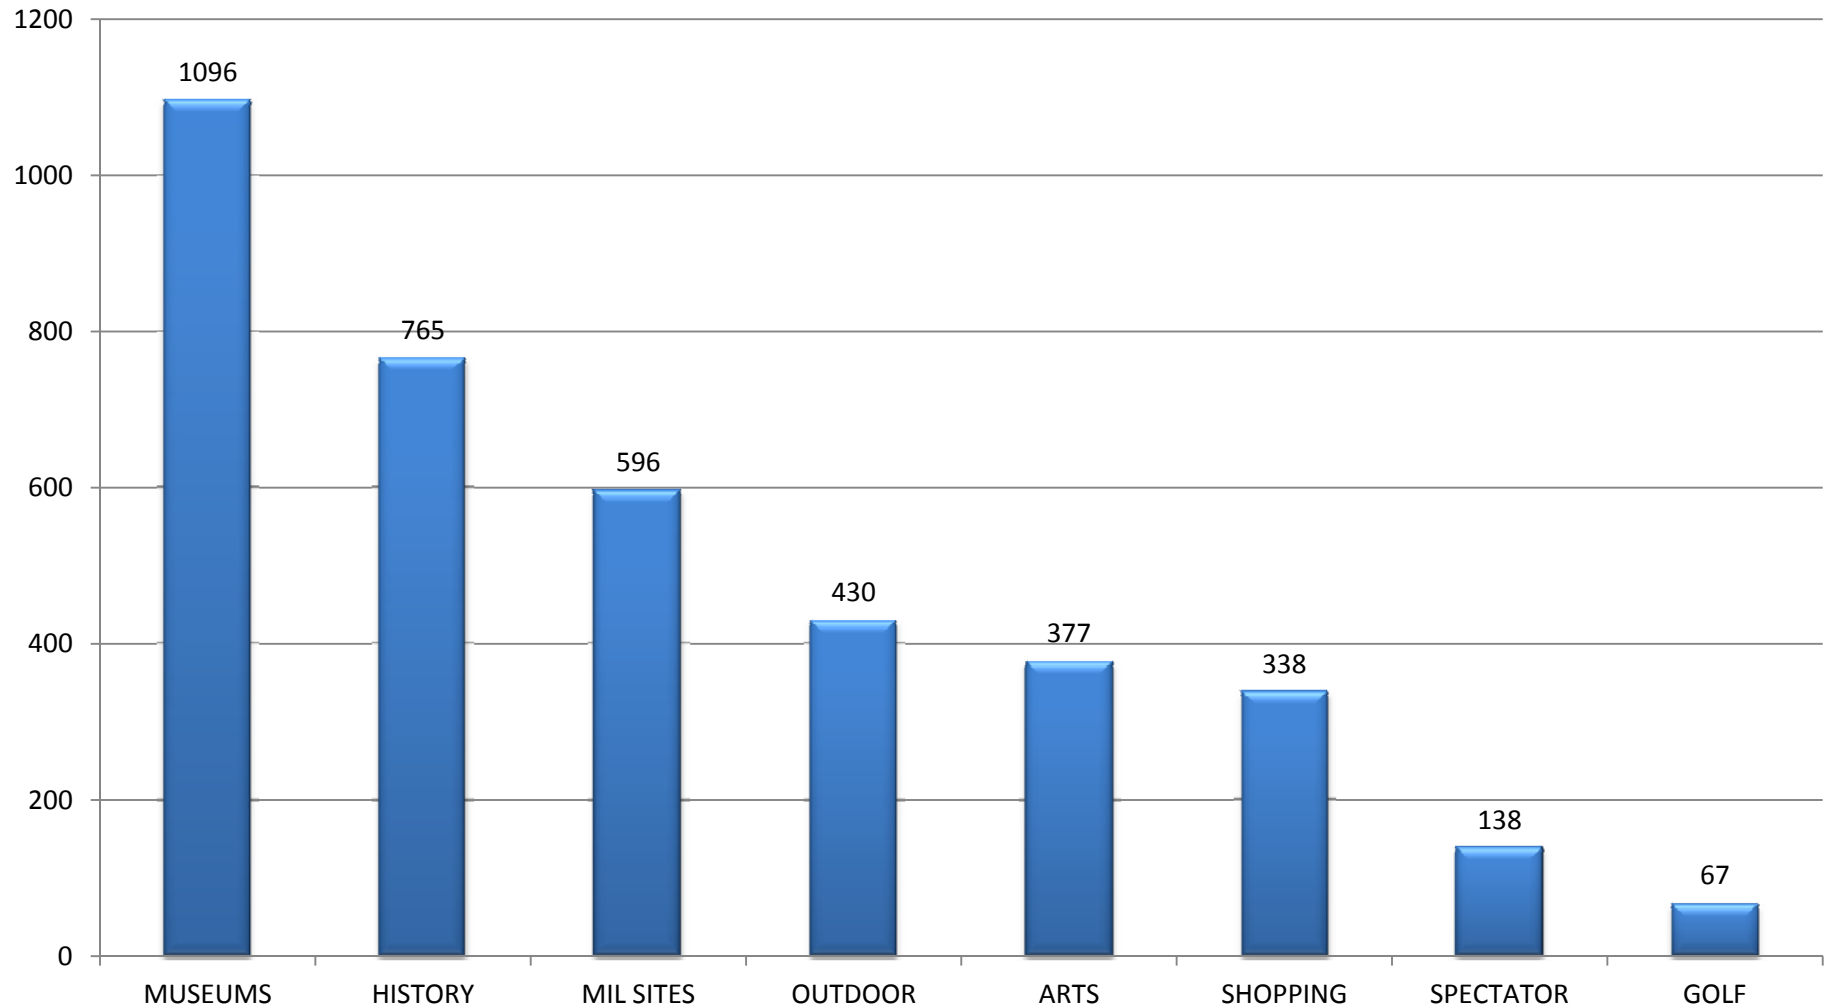

MN	6
AZ	6
TN	5
OR	4
GERMANY	4
UT	4
IL	4
VT	4
NE	4
PR	4
AL	3
OK	3
CO	3
MO	3
LA	3
CANADA	3
IN	3
BELARUS	2

NETHERLANDS	2
DC	2
ME	2
AUSTRALIA	2
RI	2
WA	2
NV	2
AS	1
NM	1
AP	1
NH	1
IA	1
SD	1
KY	1
HI	1
WV	1
DENMARK	1
MS	1
FRANCE	1

1 ST Quarter	4.19*
2 nd Quarter	4.00**
3 rd Quarter	3.60
4 th Quarter	3.00
Year	3.70

* One guest stayed 60+ days

** One guest stayed 121 days

What is the age of the visitors (All Attractions/Year)?

Cumberland County Wide Attraction Data

Where are Visitors Staying (Year)?

Cumberland County Wide Attraction Data

What are the areas of interest (Year)?

NOTE: Most filled out surveys are coming from museums which explains the high numbers for "Museums" and "History". (Averasboro, Museum of the Cape Fear, The Arts Council, JFK Special Warfare Museum and the Transportation Museum)