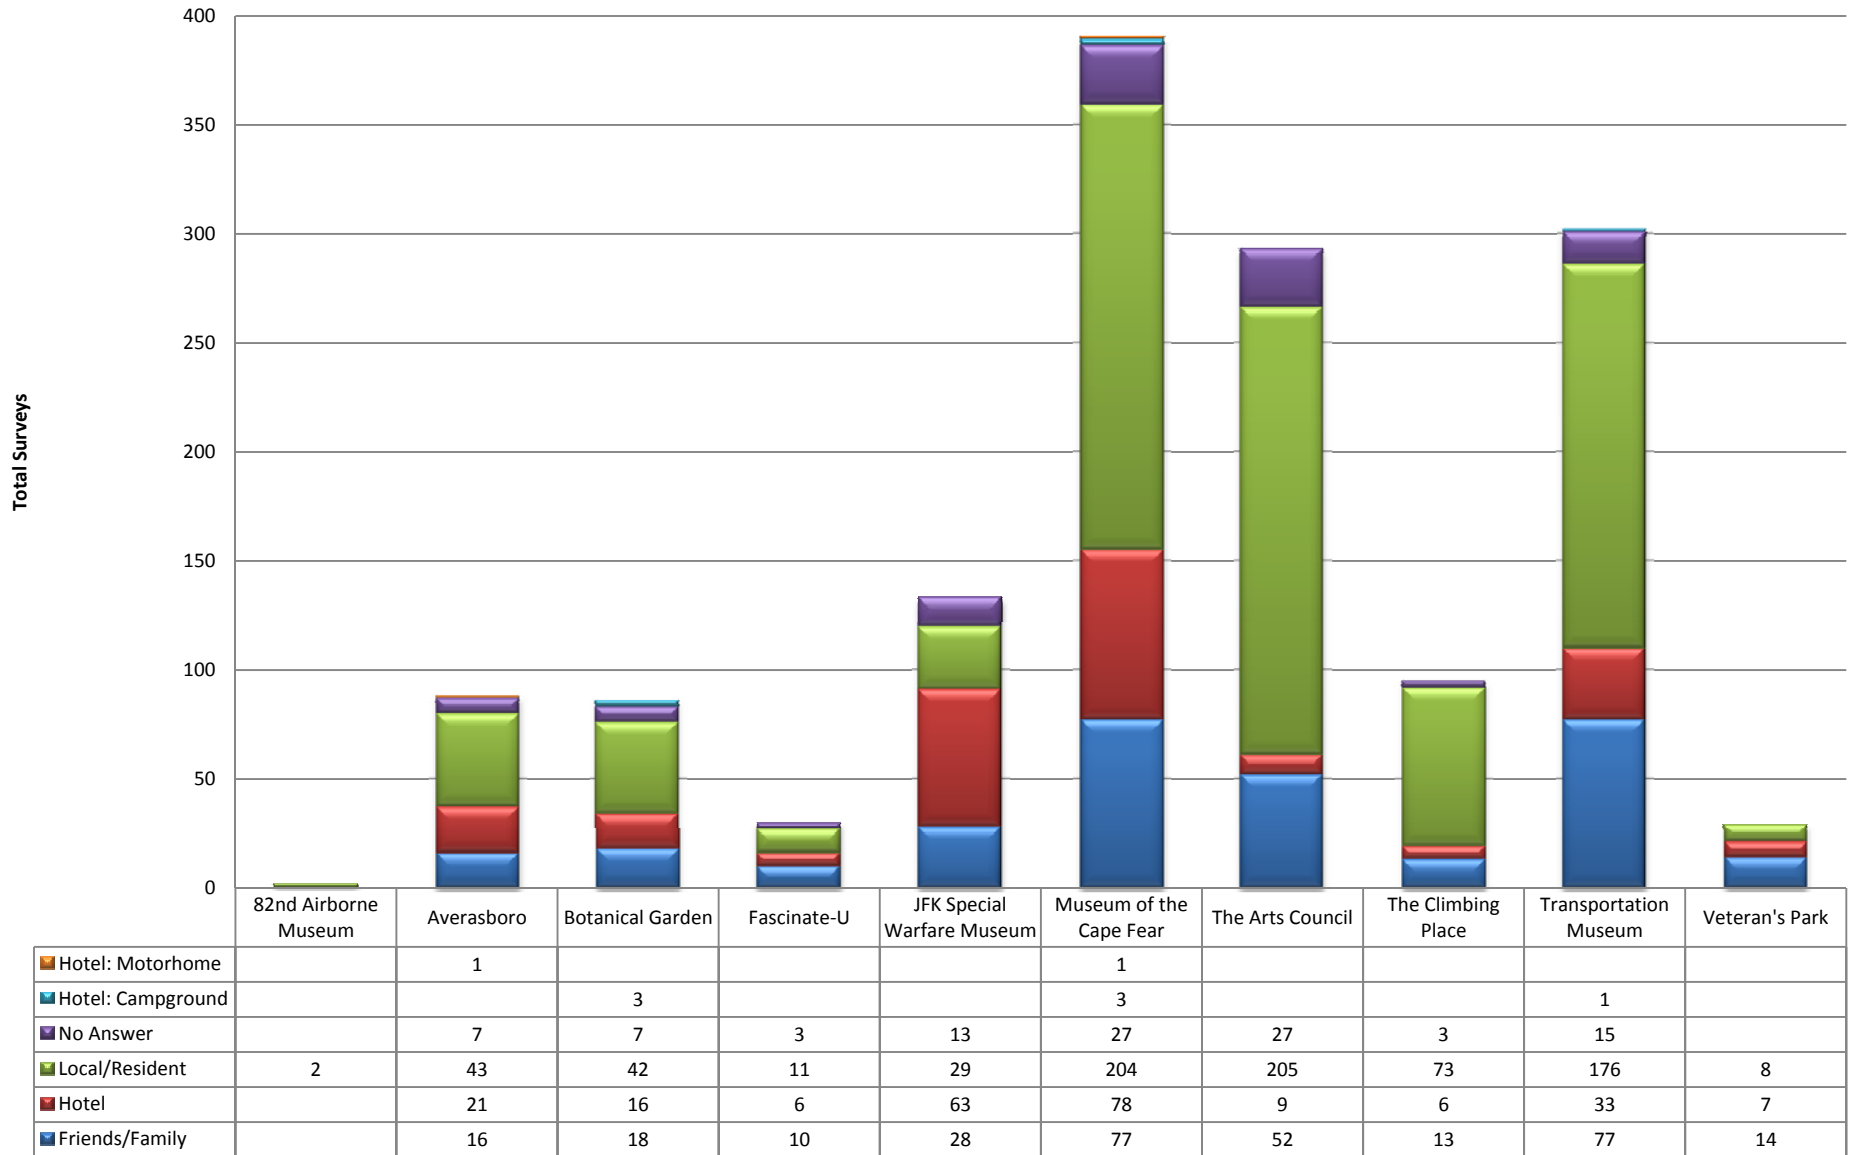

MN	6
AZ	6
TN	5
OR	4
GERMANY	4
UT	4
IL	4
VT	4
NE	4
PR	4
AL	3
OK	3
CO	3
MO	3
LA	3
CANADA	3
IN	3
BELARUS	2

NETHERLANDS	2
DC	2
ME	2
AUSTRALIA	2
RI	2
WA	2
NV	2
AS	1
NM	1
AP	1
NH	1
IA	1
SD	1
KY	1
HI	1
WV	1
DENMARK	1
MS	1
FRANCE	1

Where are Visitors Staying (Year)?

Cumberland County Wide Attraction Data

What are the areas of interest (Year)?

NOTE: Most filled out surveys are coming from museums which explains the high numbers for "Museums" and "History". (Averasboro, Museum of the Cape Fear, The Arts Council, JFK Special Warfare Museum and the Transportation Museum)

Cumberland County Wide Attraction Data

Total Number of Filled Out Surveys by Attraction (Year)

Cumberland County Wide Attraction Data

Where are you staying? (Attraction/Year)

Cumberland County Wide Attraction Data

Age Range? (Attraction/Year)

Cumberland County Wide Attraction Data

Why are you visiting? (Attraction/Year)

Cumberland County Wide Attraction Data

Breakdown of Visitor's Who Selected
 "This attraction/venue" as Why are you visiting?