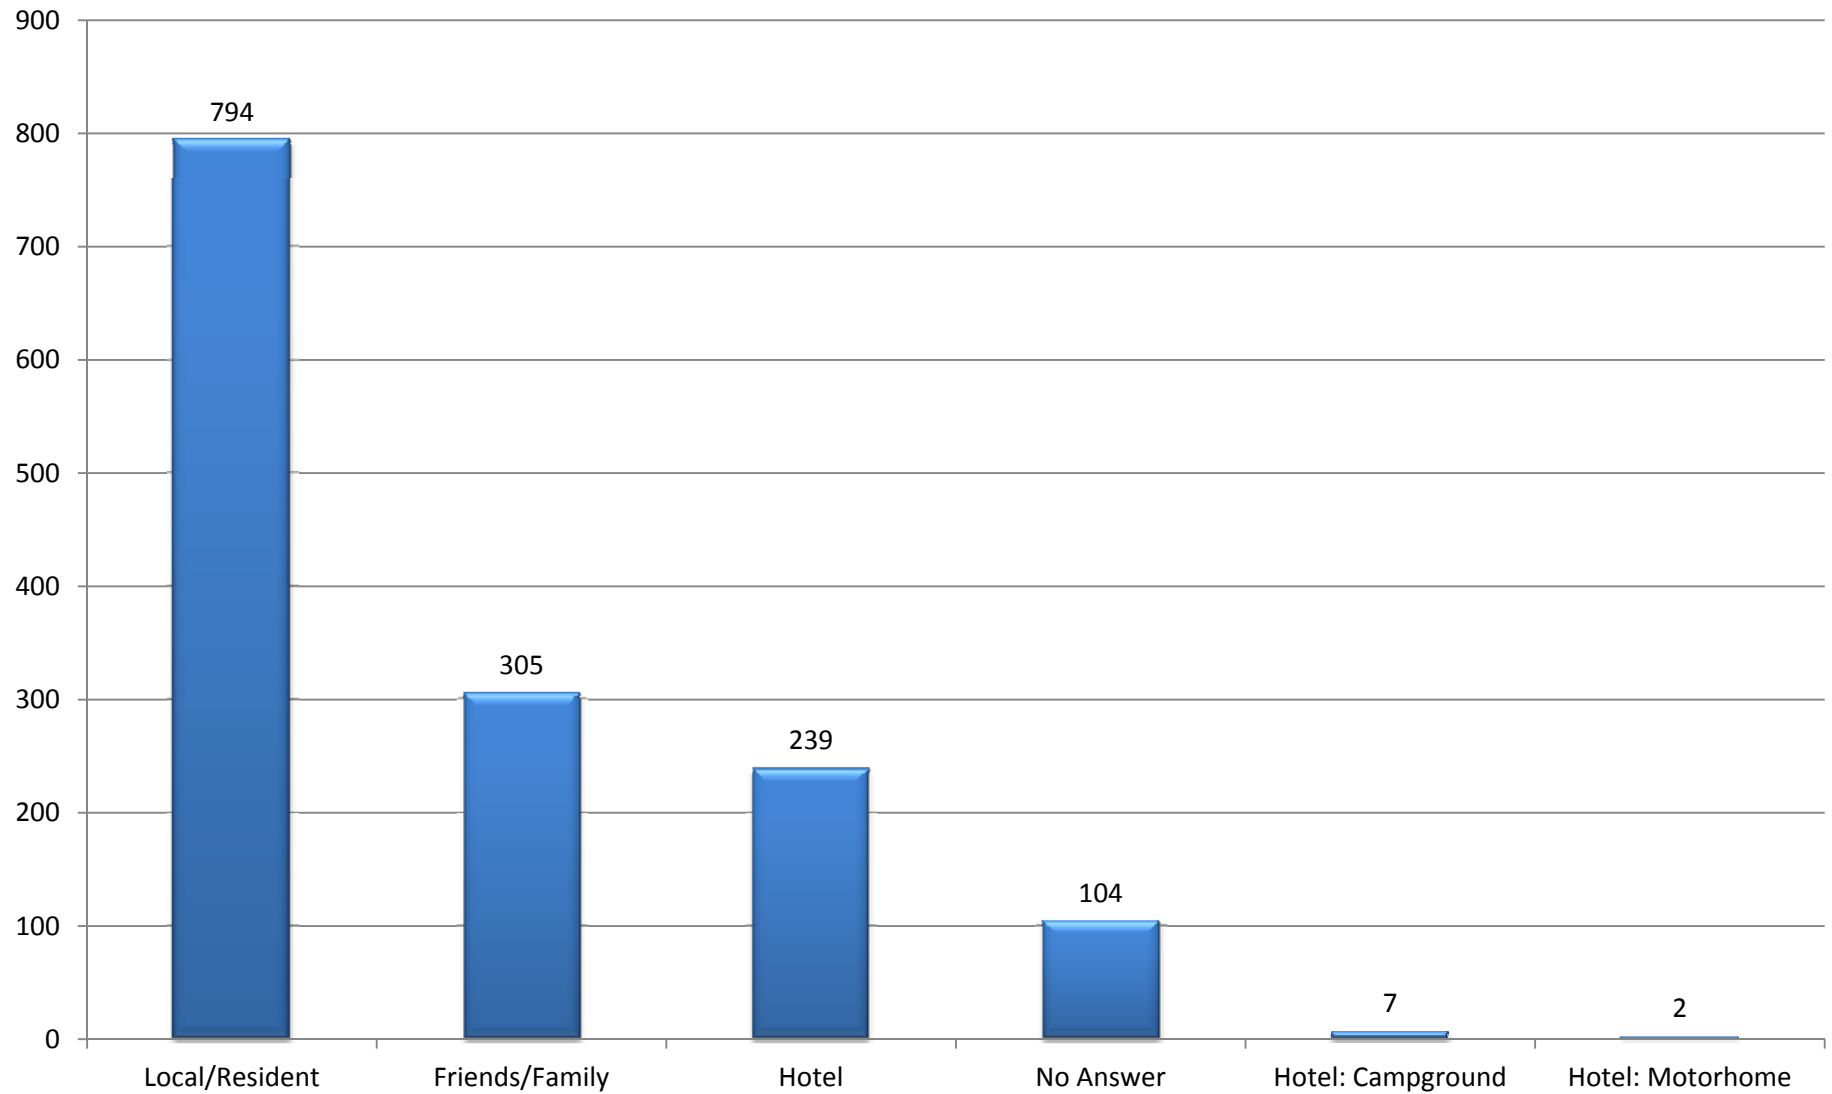

MN	6
AZ	6
TN	5
OR	4
GERMANY	4
UT	4
IL	4
VT	4
NE	4
PR	4
AL	3
OK	3
CO	3
MO	3
LA	3
CANADA	3
IN	3
BELARUS	2

NETHERLANDS	2
DC	2
ME	2
AUSTRALIA	2
RI	2
WA	2
NV	2
AS	1
NM	1
AP	1
NH	1
IA	1
SD	1
KY	1
HI	1
WV	1
DENMARK	1
MS	1
FRANCE	1

1 ST Quarter	4.19*
2 nd Quarter	4.00**
3 rd Quarter	3.60
4 th Quarter	3.00
Year	3.70

* One guest stayed 60+ days

** One guest stayed 121 days

What is the age of the visitors (All Attractions/Year)?

Cumberland County Wide Attraction Data

Where are Visitors Staying (Year)?

Cumberland County Wide Attraction Data

What are the areas of interest (Year)?

NOTE: Most filled out surveys are coming from museums which explains the high numbers for "Museums" and "History". (Averasboro, Museum of the Cape Fear, The Arts Council, JFK Special Warfare Museum and the Transportation Museum)