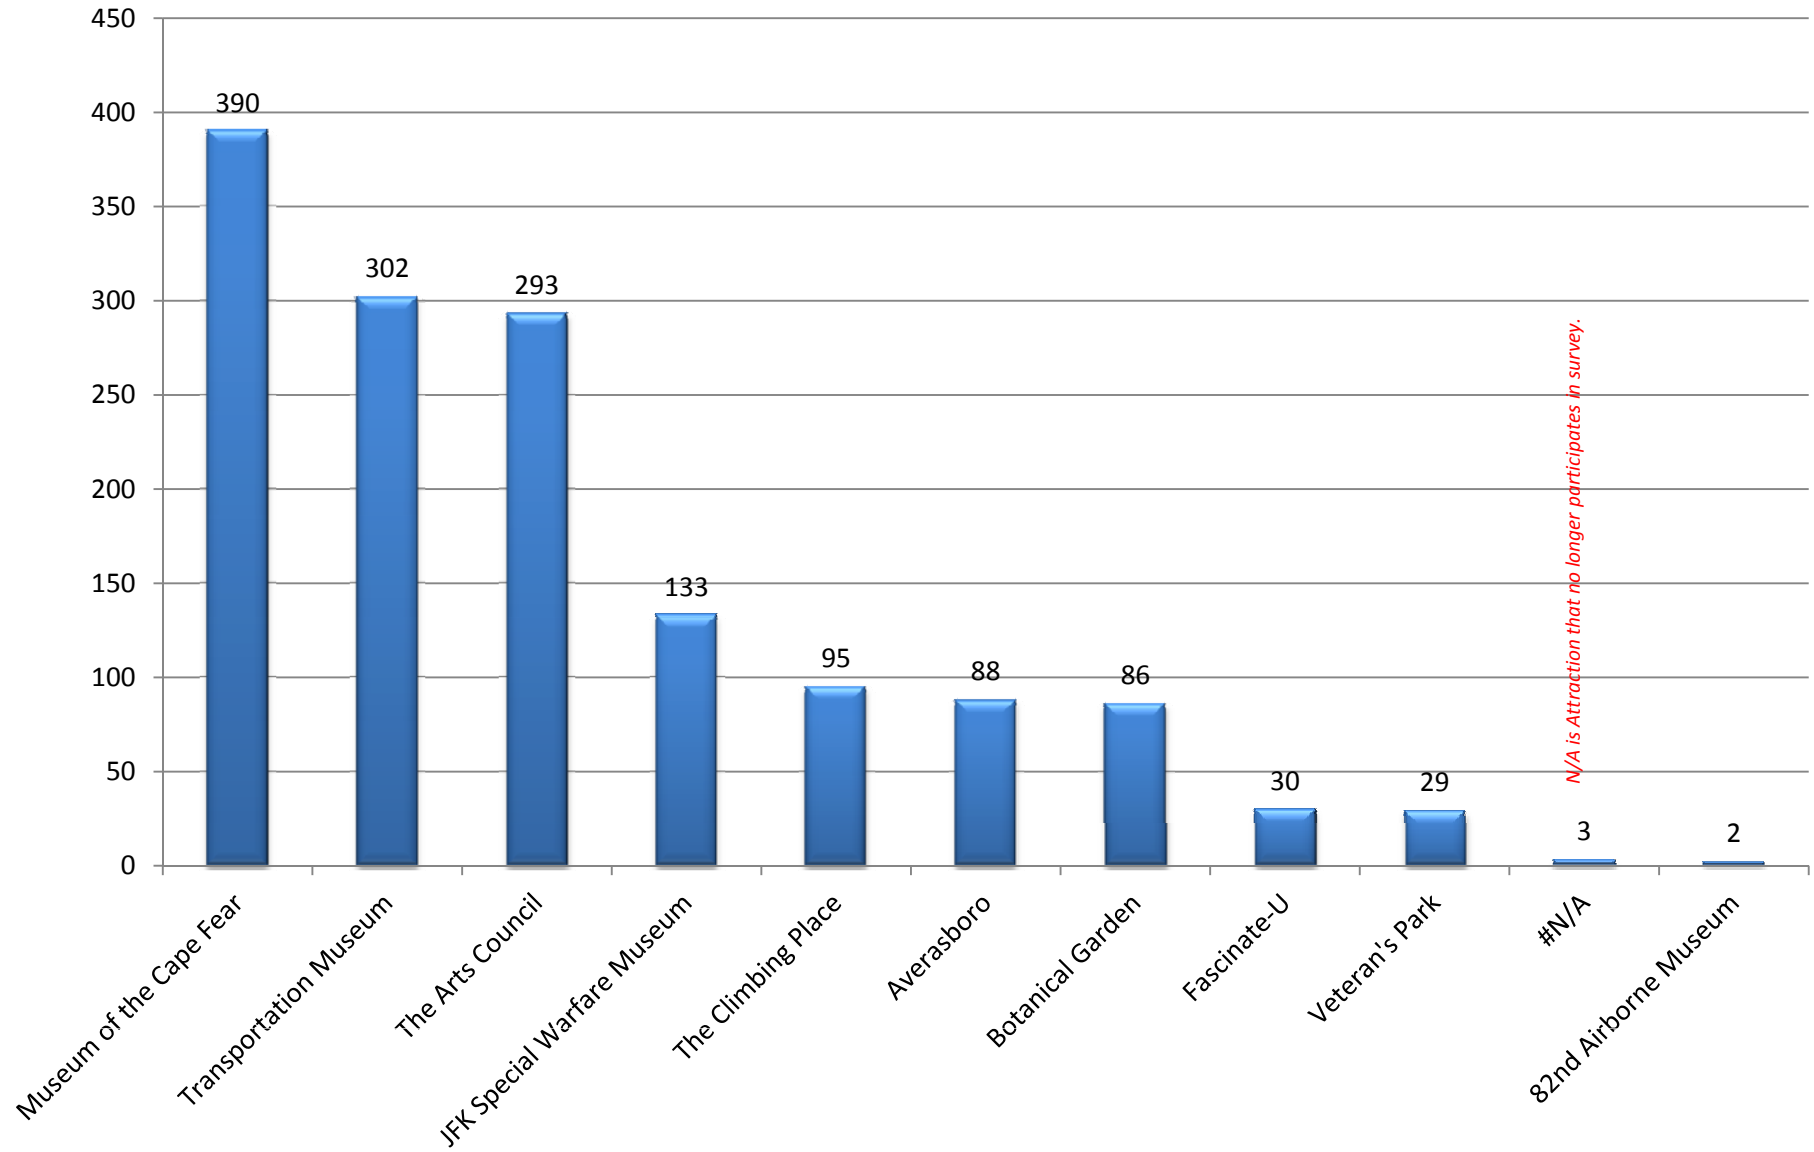

MN	6
AZ	6
TN	5
OR	4
GERMANY	4
UT	4
IL	4
VT	4
NE	4
PR	4
AL	3
OK	3
CO	3
MO	3
LA	3
CANADA	3
IN	3
BELARUS	2

NETHERLANDS	2
DC	2
ME	2
AUSTRALIA	2
RI	2
WA	2
NV	2
AS	1
NM	1
AP	1
NH	1
IA	1
SD	1
KY	1
HI	1
WV	1
DENMARK	1
MS	1
FRANCE	1

Where are Visitors Staying (Year)?

Cumberland County Wide Attraction Data

What are the areas of interest (Year)?

NOTE: Most filled out surveys are coming from museums which explains the high numbers for "Museums" and "History". (Averasboro, Museum of the Cape Fear, The Arts Council, JFK Special Warfare Museum and the Transportation Museum)

Cumberland County Wide Attraction Data

Total Number of Filled Out Surveys by Attraction (Year)

Cumberland County Wide Attraction Data

Where are you staying? (Attraction/Year)

Cumberland County Wide Attraction Data