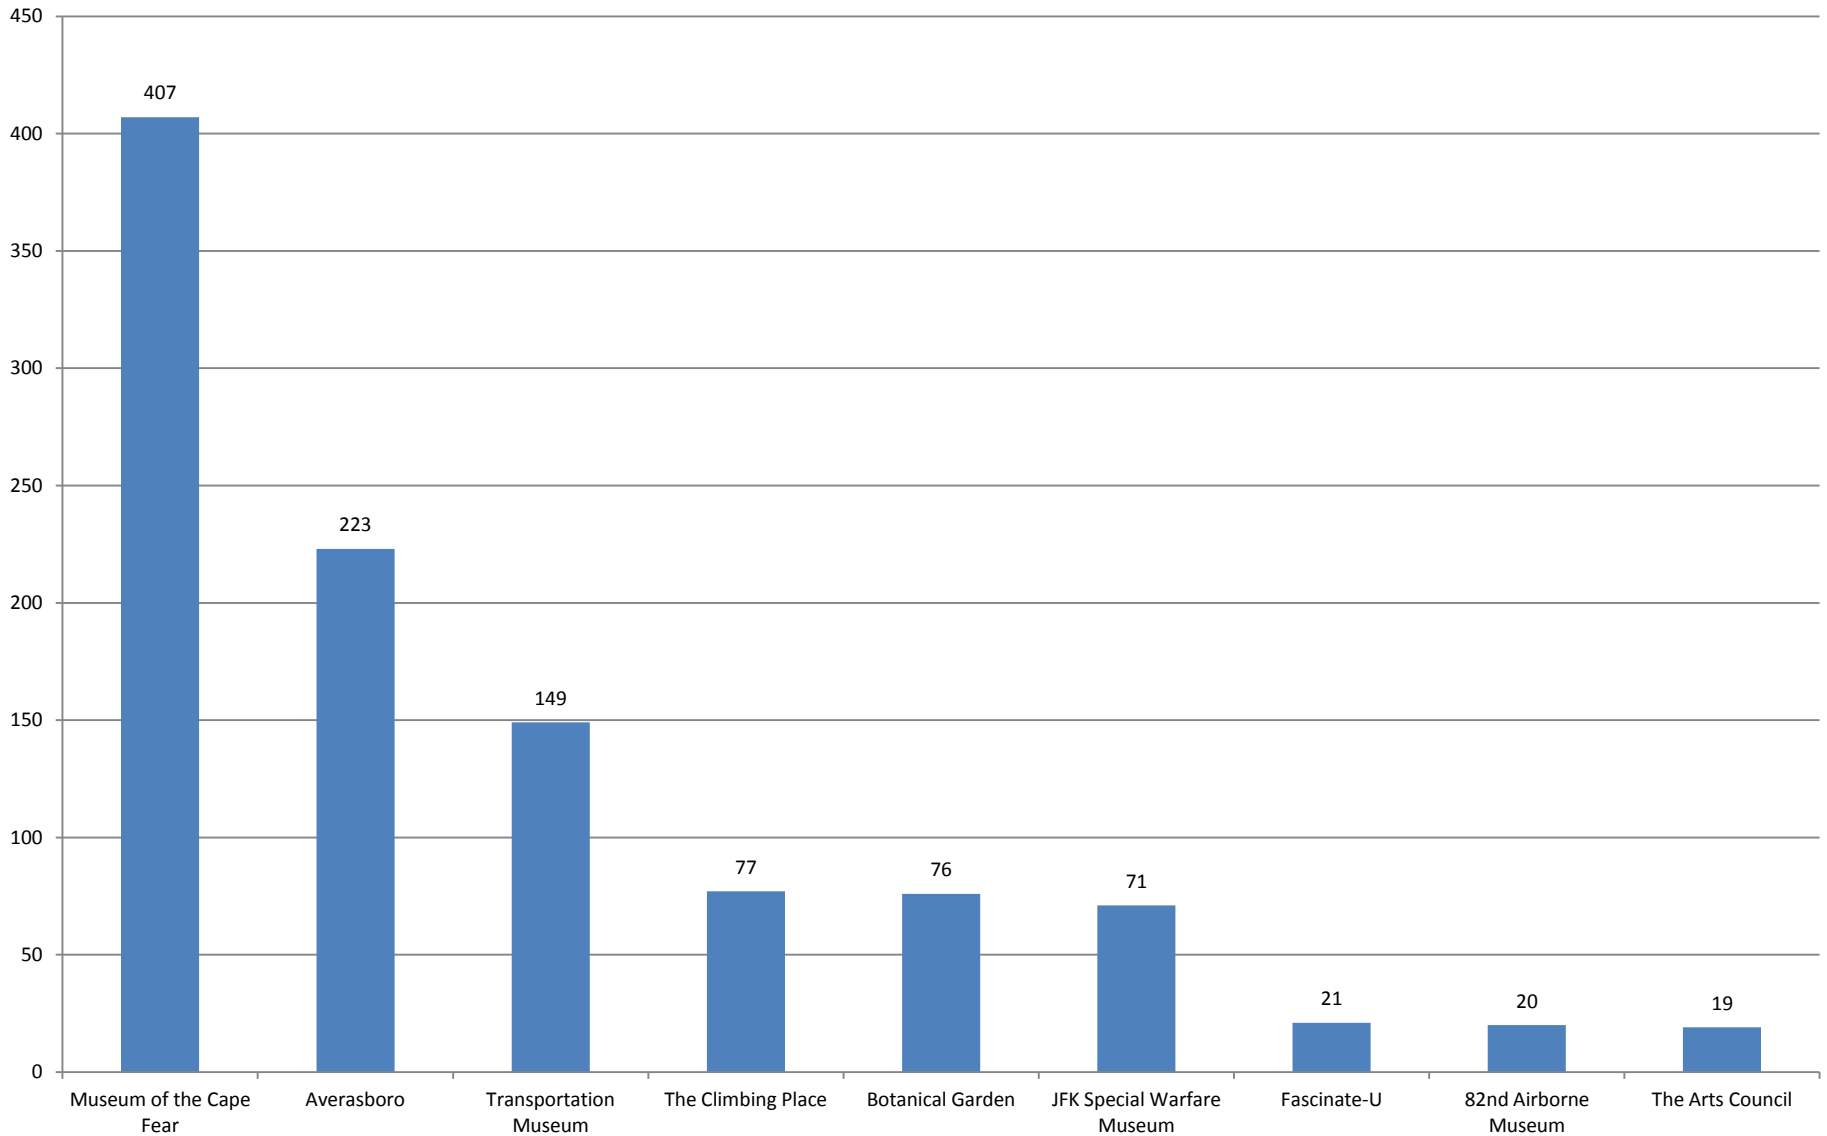

Cumberland County Wide Attraction Data

Where are Visitors Staying (Year)?

Cumberland County Wide Attraction Data

What are the areas of interest (Year)?

Cumberland County Wide Attraction Data

Total Number of Filled Out Surveys by Attraction (Year)