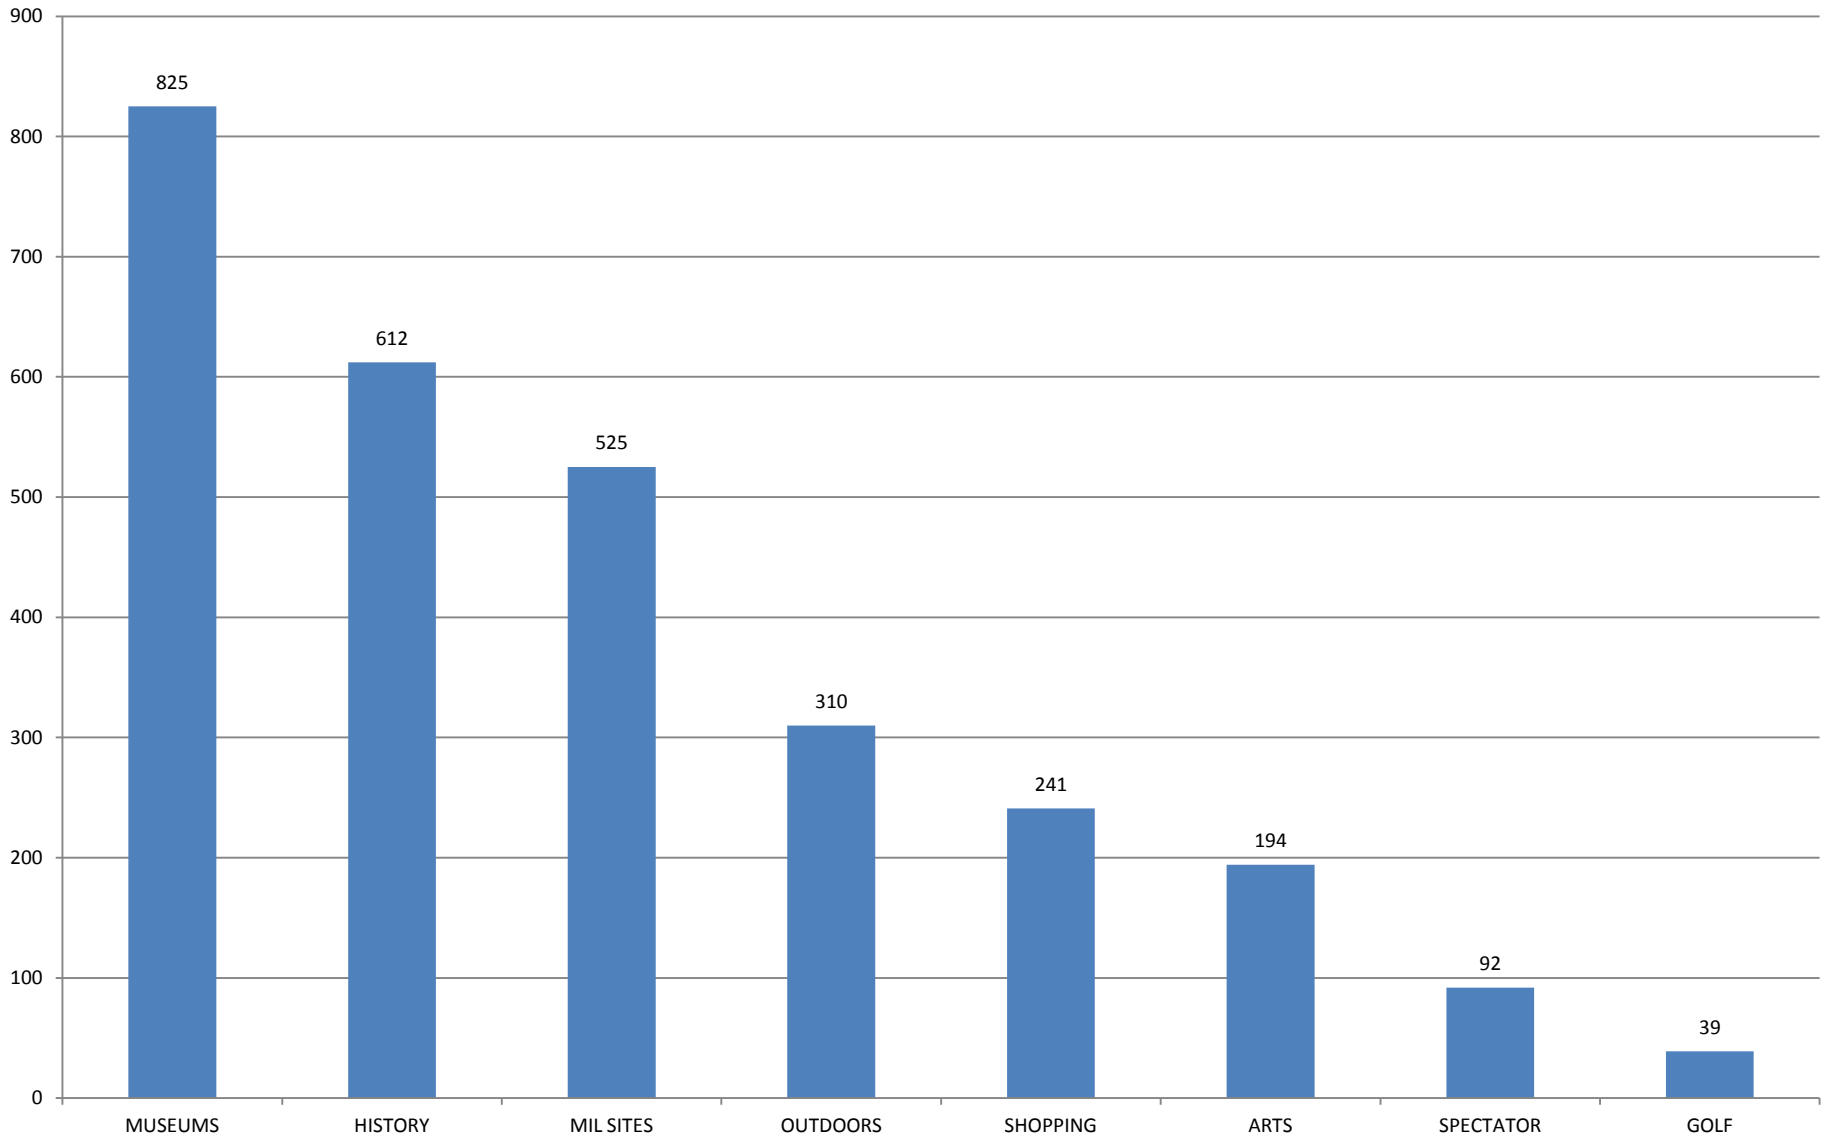

Cumberland County Wide Attraction Data

What are the areas of interest (Year)?