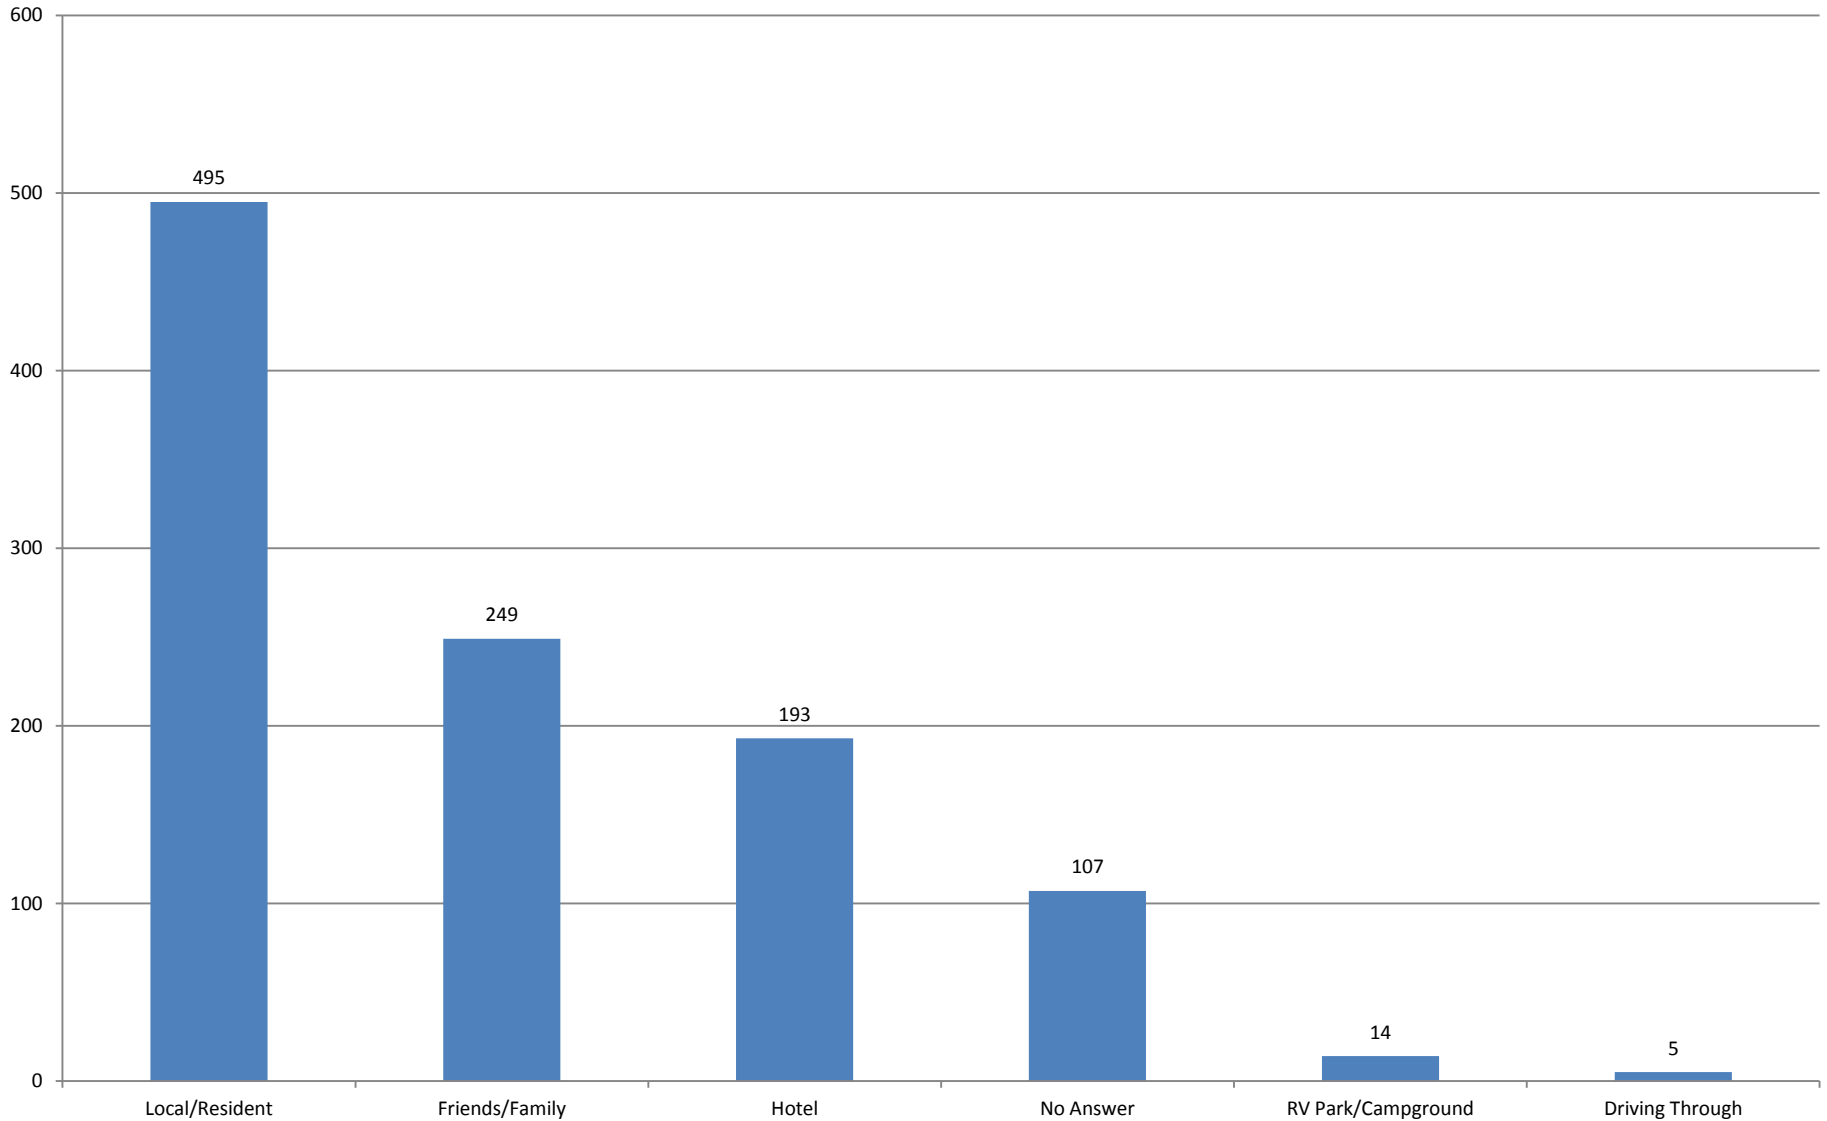

Cumberland County Wide Attraction Data

Where are Visitors Staying (Year)?