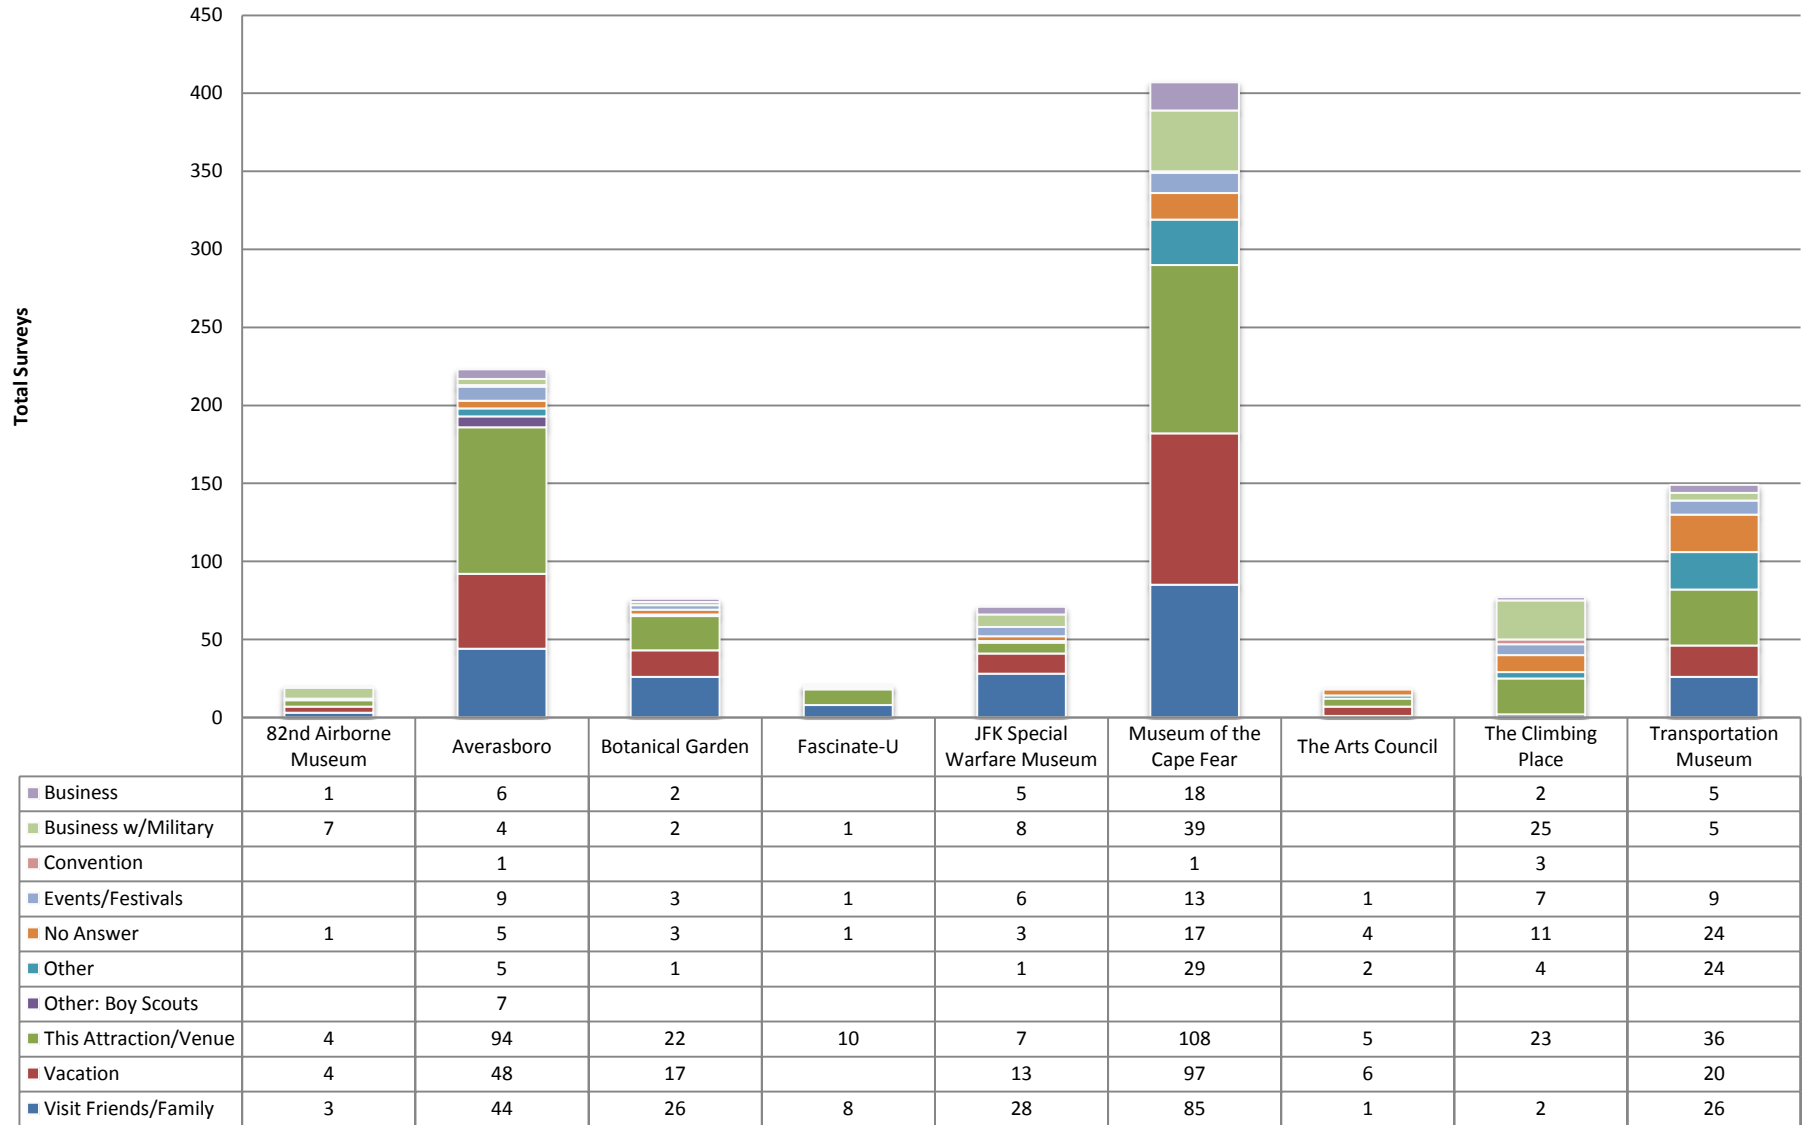

Cumberland County Wide Attraction Data

Where are Visitors Staying (Year)?

Cumberland County Wide Attraction Data

What are the areas of interest (Year)?

Cumberland County Wide Attraction Data

Total Number of Filled Out Surveys by Attraction (Year)

Cumberland County Wide Attraction Data

Where are you staying? (Attraction/Year)

Cumberland County Wide Attraction Data

Age Range? (Attraction/Year)

Cumberland County Wide Attraction Data

Why are you visiting? (Attraction/Year)

Cumberland County Wide Attraction Data

Breakdown of Visitor's Who Selected
"This attraction/venue" as Why are you visiting?

	82nd Airborne Museum	Averasboro	Botanical Garden	Fascinate-U	JFK Special Warfare Museum	Museum of the Cape Fear	The Arts Council	The Climbing Place	Transportation Museum
No Answer	1	9	1	1		13	1	5	7
Local/Resident	2	73	20	9	4	82	4	11	27
Hotel		4			2	4		1	1
Friends/Family	1	7	1		1	8		6	1
Driving Through		1				1			