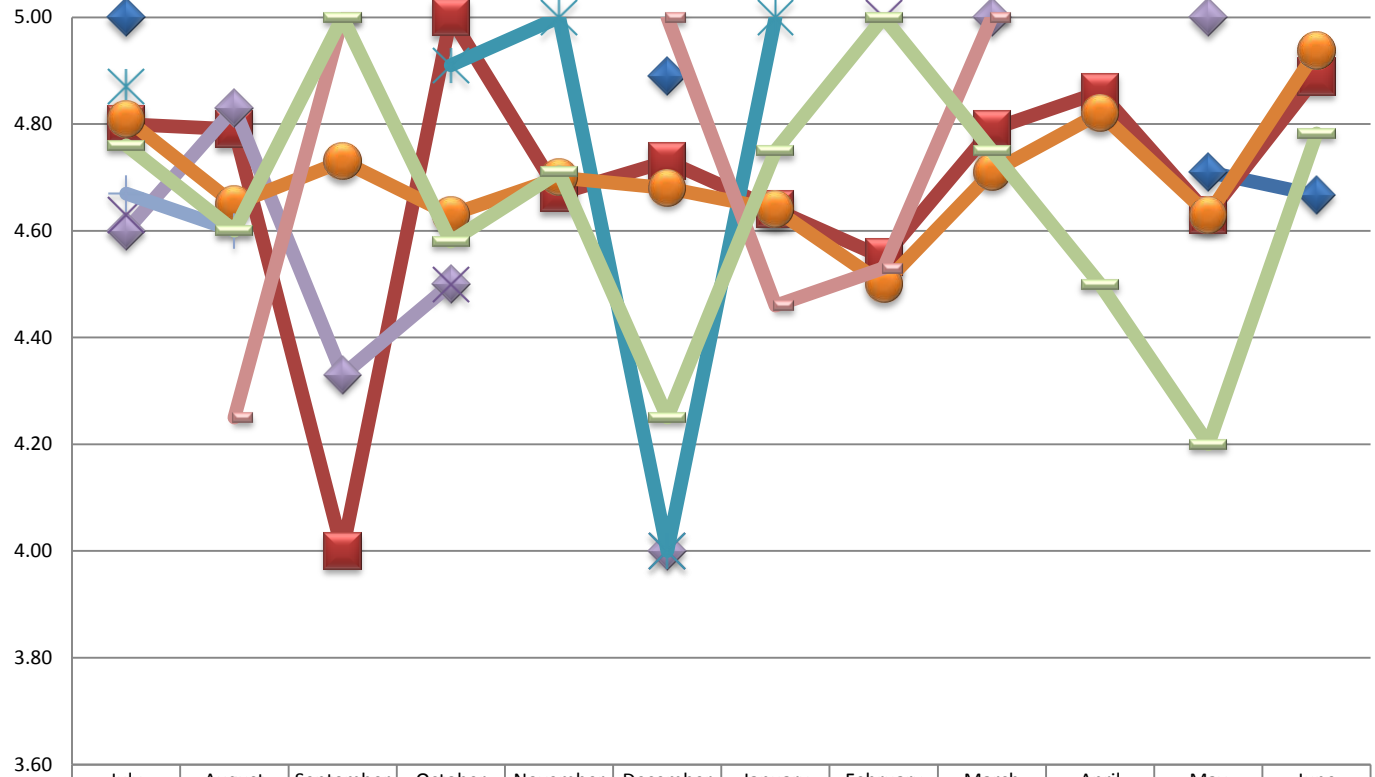

Cumberland County Wide Attraction Data

Where did you hear about the Attraction?

Billboard		32	2				9		1															
Facebook		2					4		2														2	
No Answer	1	6	2	2	5		20		7															
Other		10	1		5		25	1	21															
Other: AAA			2				5																1	
Other: CVB Passport							2	1															1	
Other: Drove By	1	12			2		3																2	
Other: Farmer's Market																								6
Other: Google			3				2		1															1
Other: Hotel					1	1	2																	
Other: NC Visitor Center							1																	
Other: Our State							2																	
Other: Road Signs		1																						
Other: ScoutLook							2																	
Other: Tourist Center																								1
Other: Trip Advisor							1																	1
Other: TV																								1
Other: Visitor Center		2					4	1																3
Other: Walked by							2	4																13
Print	1	19	8	2	3		52	1	2															19
Radio		1					3																	1
Website		38	24	3	3		103	1	3															21
Word of Mouth	17	98	34	13	52		165	10	40															57

Cumberland County Wide Attraction Data

Was the venue easy to find?

Cumberland County Wide Attraction Data

Ratings by Attraction

	July	August	September	October	November	December	January	February	March	April	May	June
82nd Airborne Division War Memorial Museum	5.00					4.89					4.71	4.67
Averasboro	4.80	4.79	4.00	5.00	4.67	4.73	4.64	4.55	4.79	4.86	4.63	4.89
Botanical Garden	4.60	4.83	4.33	4.50		4.00			5.00		5.00	
Fascinate-U	4.63			4.50		4.00		5.00				
JFK Special Warfare Museum	4.87			4.91	5.00	4.00	5.00					
Museum of the Cape Fear	4.81	4.65	4.73	4.63	4.70	4.68	4.64	4.50	4.71	4.82	4.63	4.94
The Arts Council	4.67	4.60										
The Climbing Place		4.25	5.00			5.00	4.46	4.53	5.00			
Transportation Museum	4.76	4.60	5.00	4.58	4.71	4.25	4.75	5.00	4.75	4.50	4.20	4.78