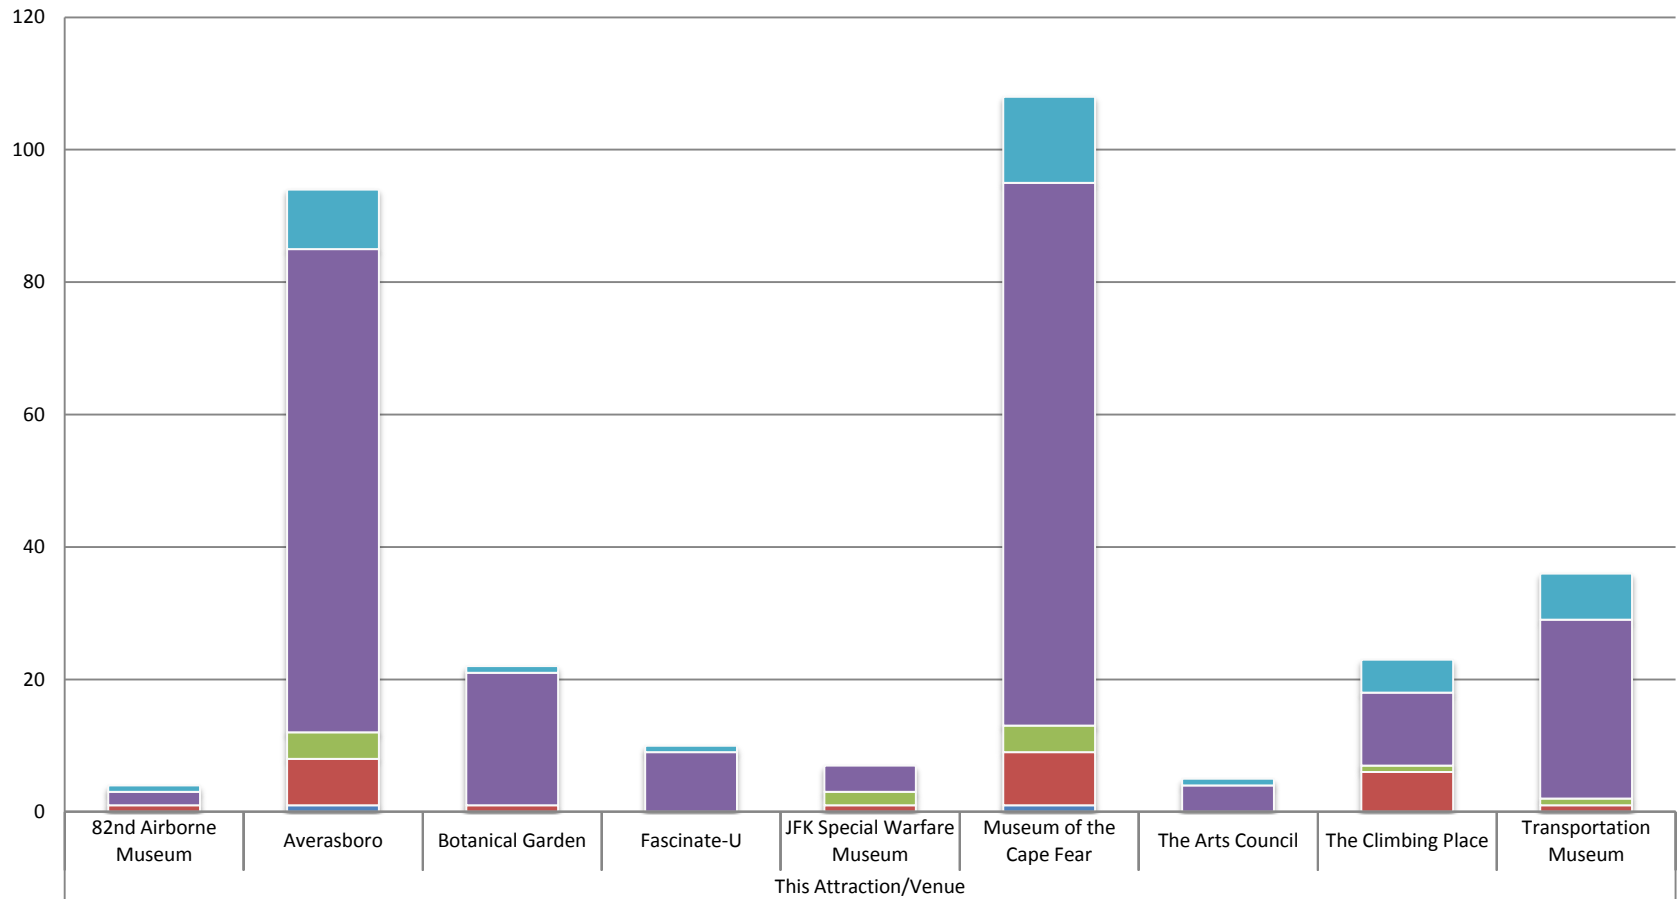

Cumberland County Wide Attraction Data

Where are Visitors Staying (Year)?

Cumberland County Wide Attraction Data

What are the areas of interest (Year)?

Cumberland County Wide Attraction Data

Total Number of Filled Out Surveys by Attraction (Year)

Cumberland County Wide Attraction Data

Where are you staying? (Attraction/Year)

Cumberland County Wide Attraction Data

Age Range? (Attraction/Year)

Cumberland County Wide Attraction Data

Why are you visiting? (Attraction/Year)

Cumberland County Wide Attraction Data

Breakdown of Visitor's Who Selected
"This attraction/venue" as Why are you visiting?

	82nd Airborne Museum	Averasboro	Botanical Garden	Fascinate-U	JFK Special Warfare Museum	Museum of the Cape Fear	The Arts Council	The Climbing Place	Transportation Museum
No Answer	1	9	1	1		13	1	5	7
Local/Resident	2	73	20	9	4	82	4	11	27
Hotel		4			2	4		1	1
Friends/Family	1	7	1		1	8		6	1
Driving Through		1				1			