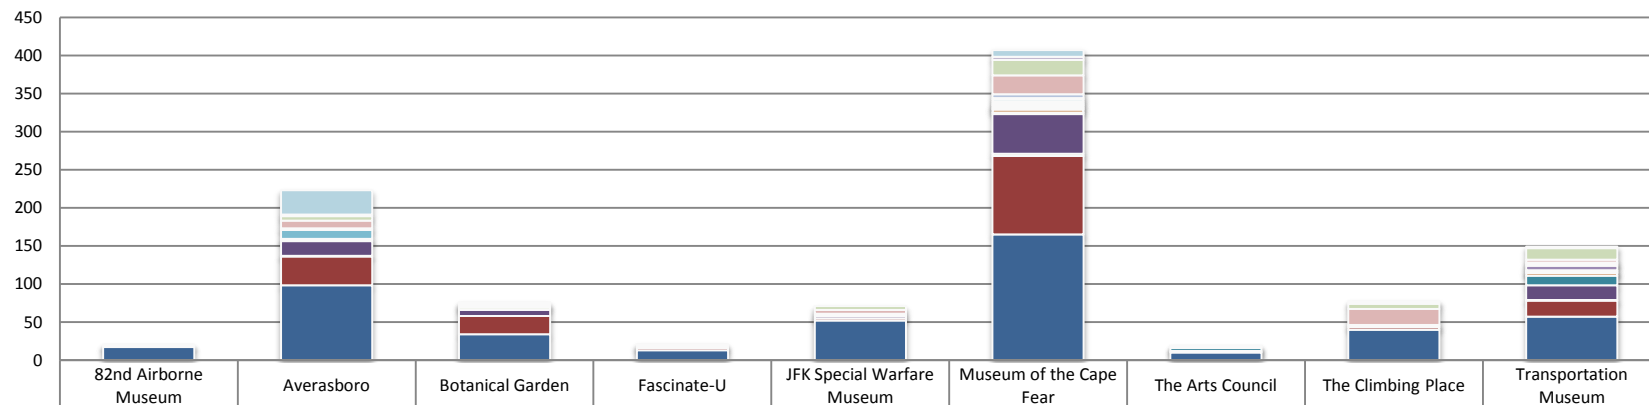

Cumberland County Wide Attraction Data

Where did you hear about the Attraction?

Billboard		32	2				9		1															
Facebook		2					4		2														2	
No Answer	1	6	2	2	5		20		7															
Other		10	1		5		25	1	21															
Other: AAA			2				5																1	
Other: CVB Passport							2	1															1	
Other: Drove By	1	12			2		3																2	
Other: Farmer's Market																								6
Other: Google			3				2		1															1
Other: Hotel					1	1	2																	
Other: NC Visitor Center							1																	
Other: Our State							2																	
Other: Road Signs		1																						
Other: ScoutLook							2																	
Other: Tourist Center																								1
Other: Trip Advisor							1																	1
Other: TV																								1
Other: Visitor Center		2					4	1																3
Other: Walked by							2	4																13
Print	1	19	8	2	3		52	1	2															19
Radio		1					3																	1
Website		38	24	3	3		103	1	3															21
Word of Mouth	17	98	34	13	52		165	10	40															57