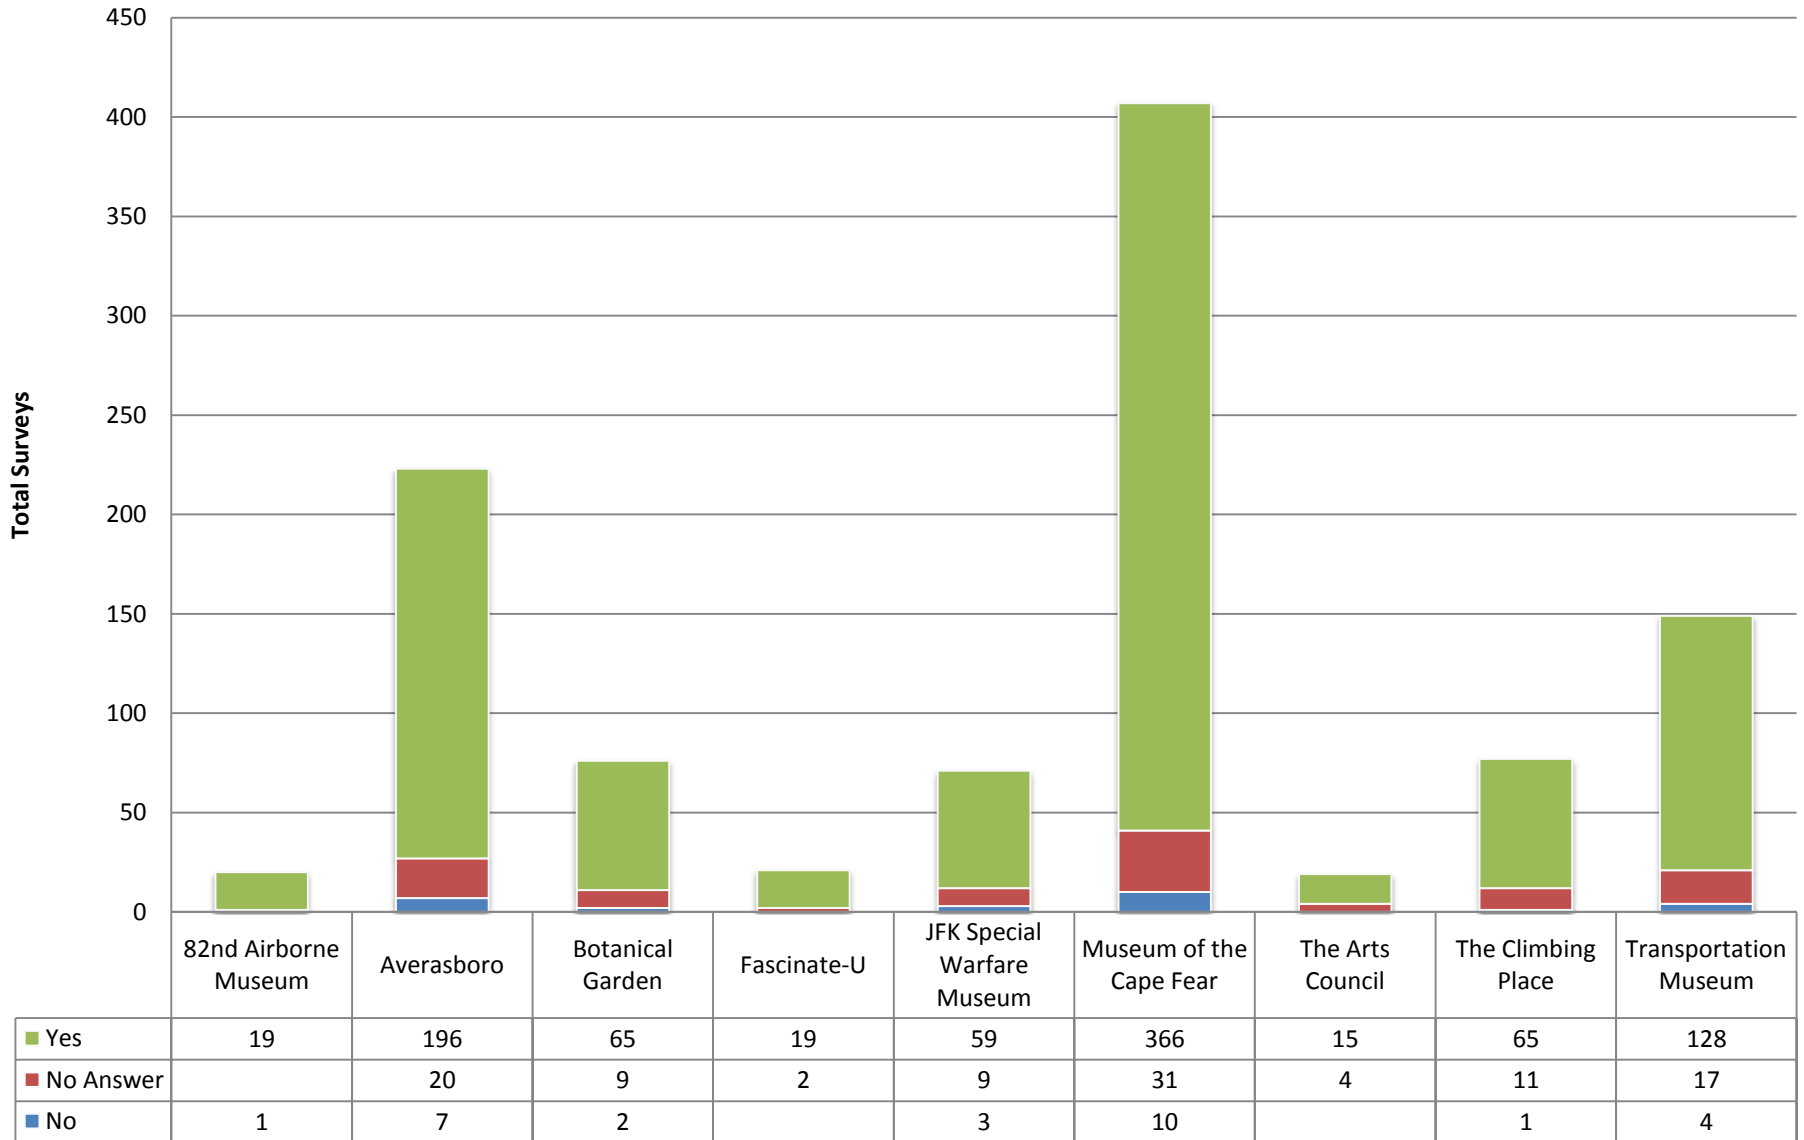

Cumberland County Wide Attraction Data

Was the venue easy to find?