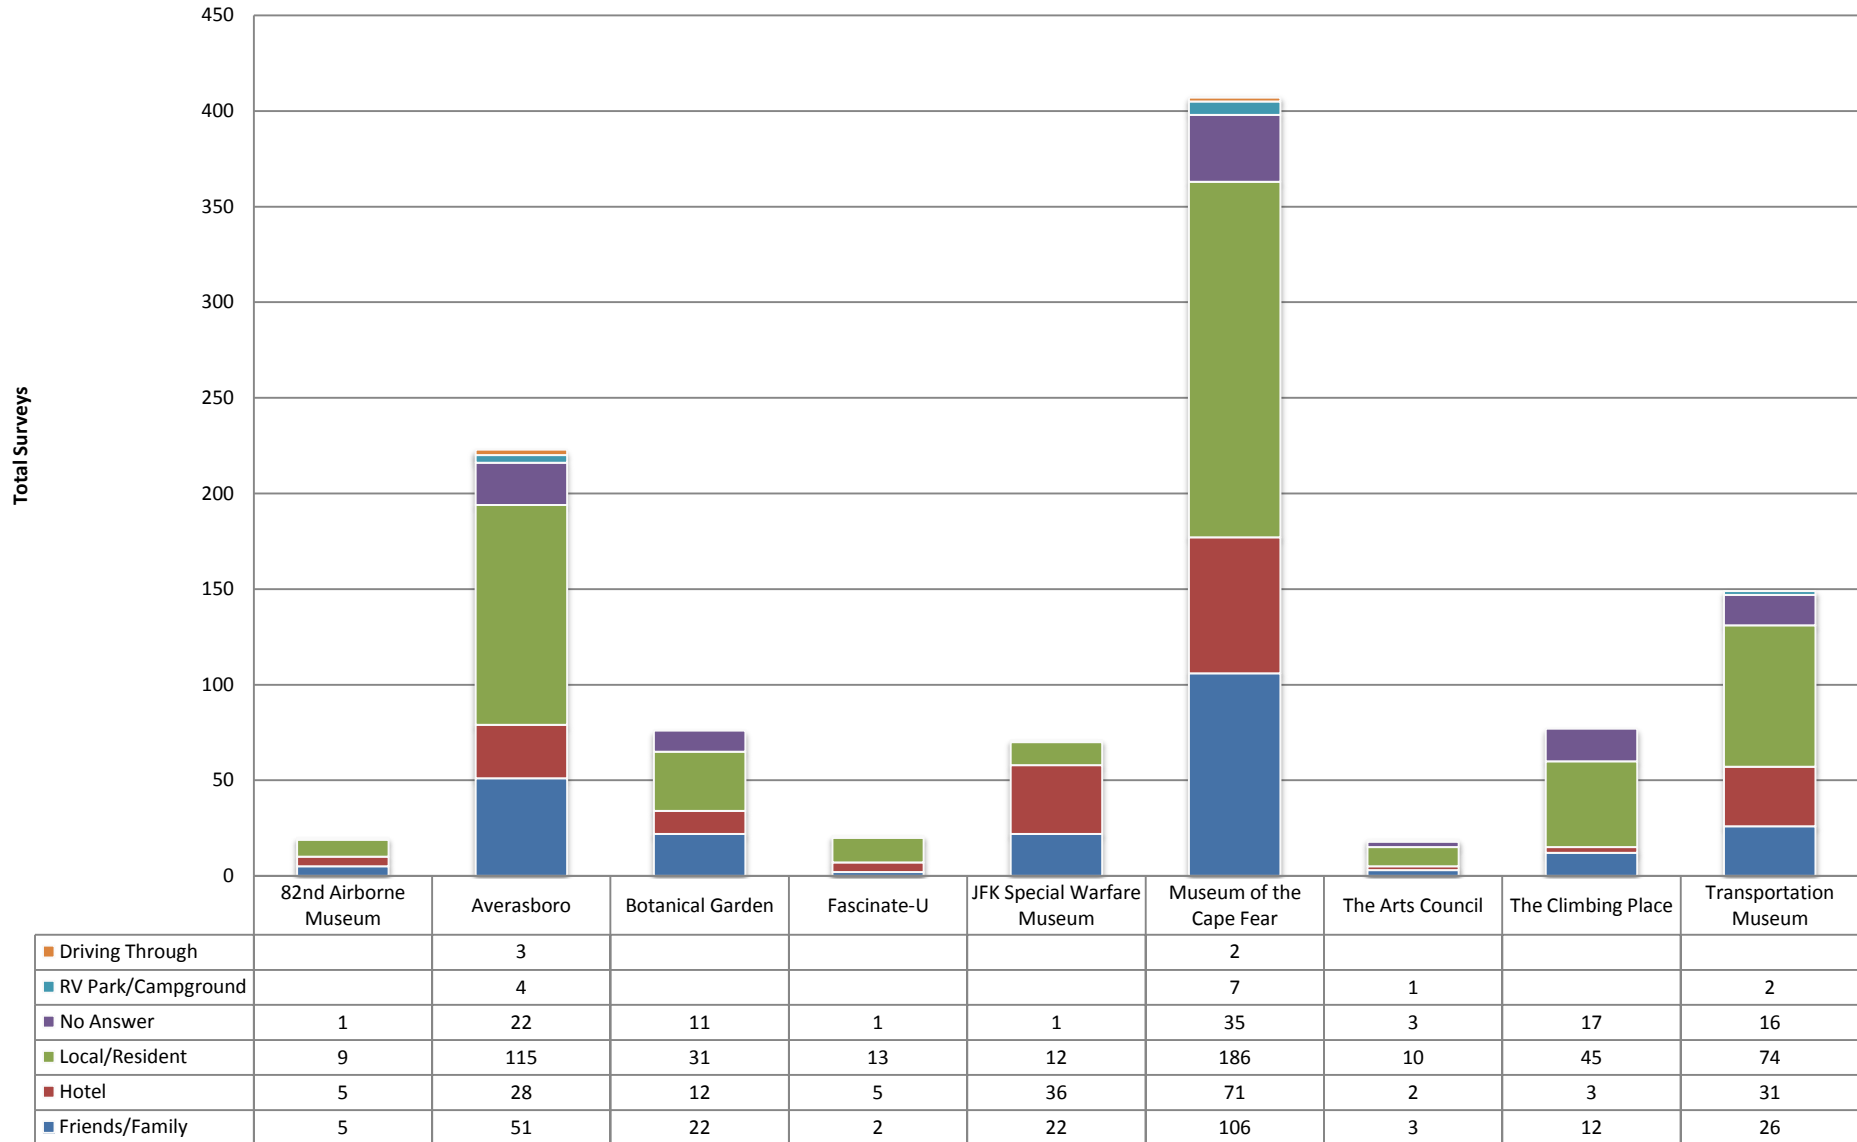

Cumberland County Wide Attraction Data

Where are Visitors Staying (Year)?

Cumberland County Wide Attraction Data

What are the areas of interest (Year)?

Cumberland County Wide Attraction Data

Total Number of Filled Out Surveys by Attraction (Year)

Cumberland County Wide Attraction Data

Where are you staying? (Attraction/Year)

Cumberland County Wide Attraction Data

Age Range? (Attraction/Year)

Cumberland County Wide Attraction Data

Why are you visiting? (Attraction/Year)