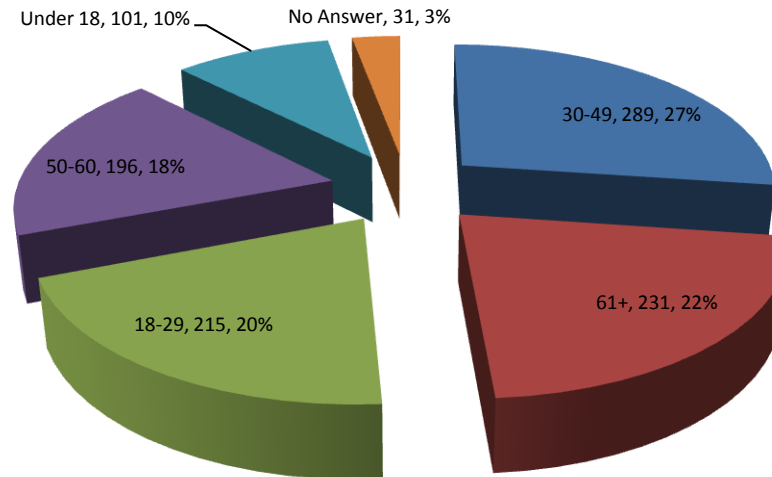

Cumberland County Wide Attraction Data

June 2014

Where were visitors from (State and Country)?

NC	43
No Answer	15
OH	3
FL	3
CA	3
GA	3
MA	1
VA	1
CO	1
CANADA	1
WV	1
IA	1
MO	1

Cumberland County Wide Attraction Data

Year to Date

Where were visitors from (State and Country)?

NC	458
No Answer	296
FL	29
OH	22
CA	21
#N/A	20
TX	19
NY	16
MD	15
SC	12
VA	10
PA	10

NJ	10
GA	10
MA	9
AZ	8
CT	7
KY	6
MI	6
IA	6
WA	6
IL	6
LA	4
MT	4

MS	4
WI	4
CANADA	4
MO	3
MN	3
TN	3
AK	3
OK	3
CO	3
UT	3
RI	2
ME	2

NH	2
NV	2
AL	2
OR	2
ND	1
WY	1
AR	1
NM	1
IN	1
NE	1
KS	1
WV	1

Cumberland County Wide Attraction Data

Average Attraction Rating (ALL)

1 ST Quarter	4.73
2 nd Quarter	4.70
3 rd Quarter	4.66
4 th Quarter	4.75
Year	4.71

Average Number of Days Visitor Stays?

(not including anyone who selected Local/Resident)

1 ST Quarter	1.78
2 nd Quarter	1.25
3 rd Quarter	1.00
4 th Quarter	1.00
Year	1.26

What is the age of the visitors (All Attractions/Year)?