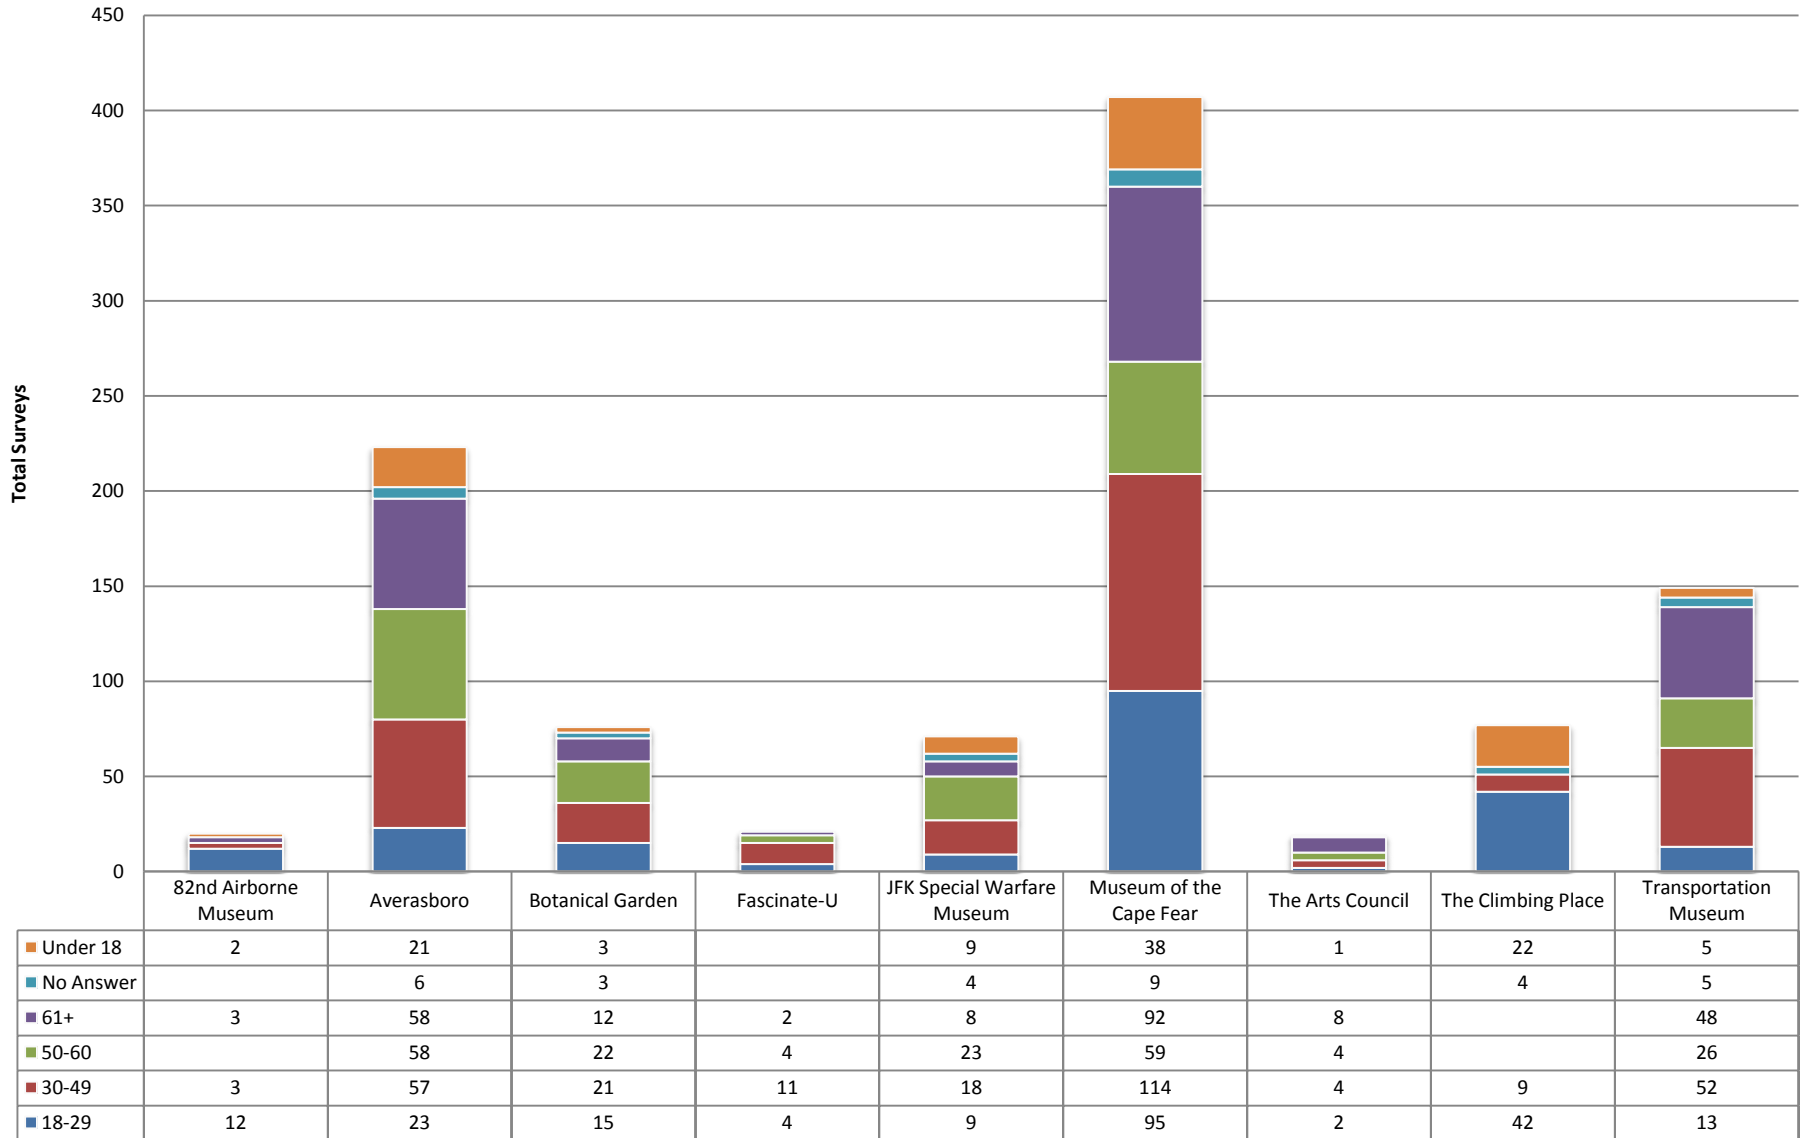

Cumberland County Wide Attraction Data

Where are Visitors Staying (Year)?

Cumberland County Wide Attraction Data

What are the areas of interest (Year)?

Cumberland County Wide Attraction Data

Total Number of Filled Out Surveys by Attraction (Year)

Cumberland County Wide Attraction Data

Where are you staying? (Attraction/Year)

Cumberland County Wide Attraction Data

Age Range? (Attraction/Year)

Cumberland County Wide Attraction Data

Why are you visiting? (Attraction/Year)