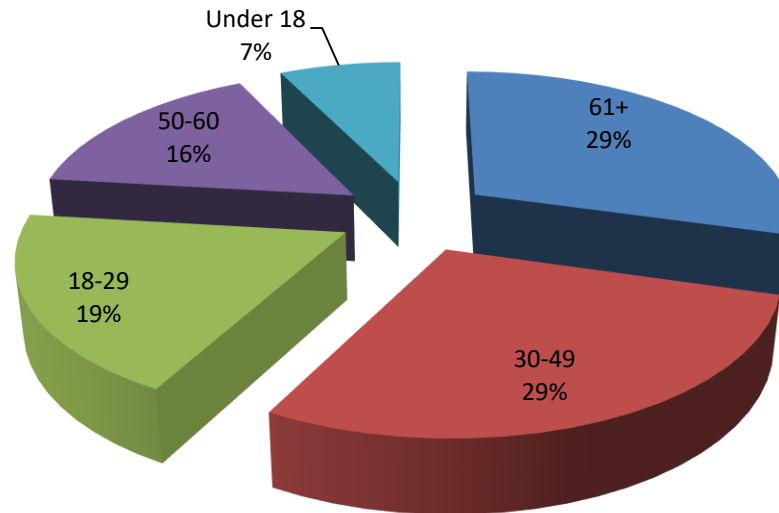

CUMBERLAND COUNTY

NORTH CAROLINA

© Fayetteville Area Convention and Visitors Bureau, 2017

FAYETTEVILLE AREA

CONVENTION AND VISITORS BUREAU

CUMBERLAND COUNTY, NC

Cumberland County Attraction Data

Average Attraction Rating (ALL)

1 ST Quarter	4.67
2 nd Quarter	4.78
3 rd Quarter	
4 th Quarter	
Year	4.70

What is the age of the visitors (All Attractions/Year)?

Cumberland County Attraction Data

Where are Visitors Staying (Year)?

AMERICA'S HOMETOWN