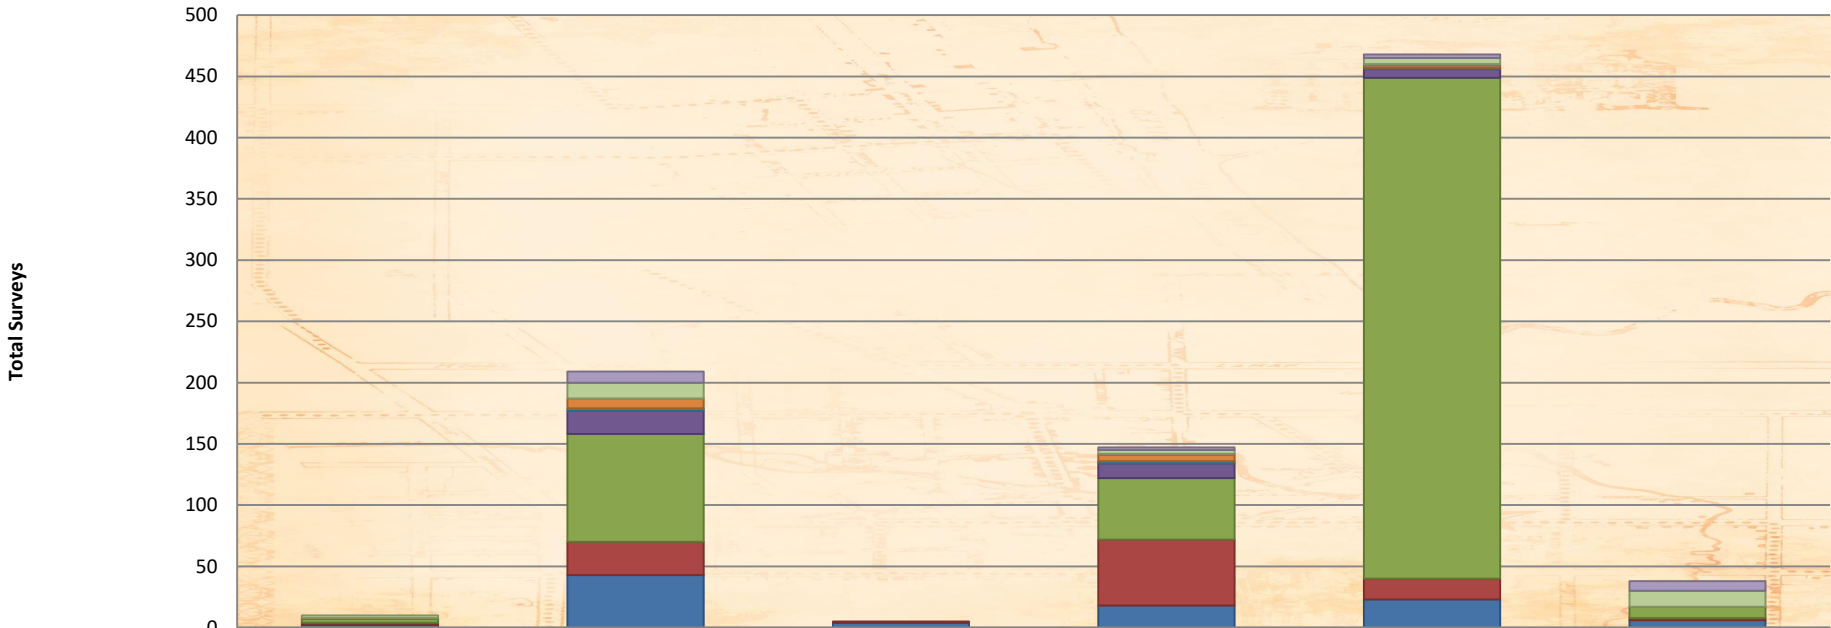

Cumberland County Attraction Data

Why are you visiting? (Attraction/Year)

	82nd Airborne Museum	Averasboro	Fascinate-U	Museum of the Cape Fear	Transportation Museum	Triangle Rock Club
Business	0	9	0	2	3	8
Business with Military	2	13	0	3	5	13
Convention	0	0	0	1	0	0
Eclipse	0	0	0	0	1	0
Events/Festivals	1	8	0	5	2	0
Hurricane Irma	0	2	0	2	1	0
Other	0	19	0	12	7	0
This Attraction/Venue	3	88	0	50	409	9
Vacation	2	27	1	54	17	2
Visit Friends/Family	2	43	4	18	23	6

AMERICA'S HOMETOWN

CUMBERLAND COUNTY

NORTH CAROLINA

© Fayetteville Area Convention and Visitors Bureau, 2017

FAYETTEVILLE AREA

CONVENTION AND VISITORS BUREAU

CUMBERLAND COUNTY, NC