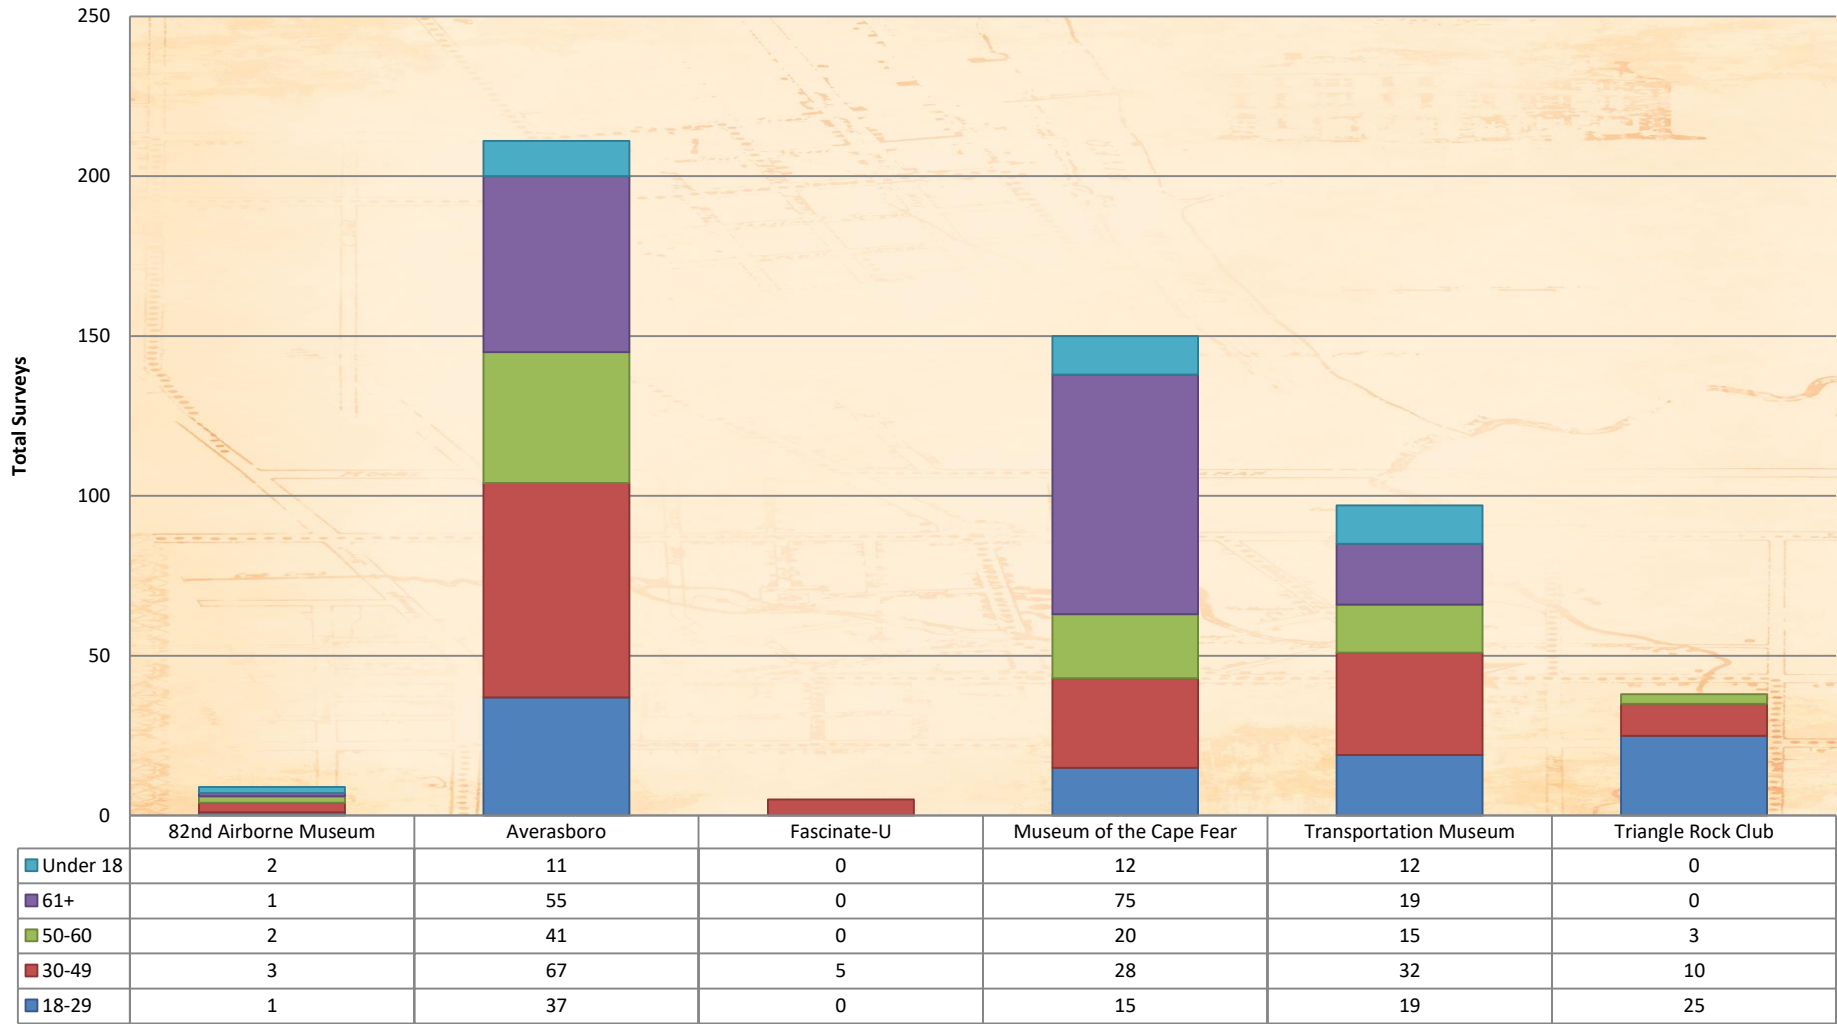

AMERICA'S HOMETOWN

CUMBERLAND COUNTY

NORTH CAROLINA

© Fayetteville Area Convention and Visitors Bureau, 2017

FAYETTEVILLE AREA

CONVENTION AND VISITORS BUREAU

CUMBERLAND COUNTY, NC

Cumberland County Attraction Data

Age Range? (Attraction/Year)

AMERICA'S HOMETOWN

CUMBERLAND COUNTY

NORTH CAROLINA

© Fayetteville Area Convention and Visitors Bureau, 2017

FAYETTEVILLE AREA

CONVENTION AND VISITORS BUREAU

CUMBERLAND COUNTY, NC