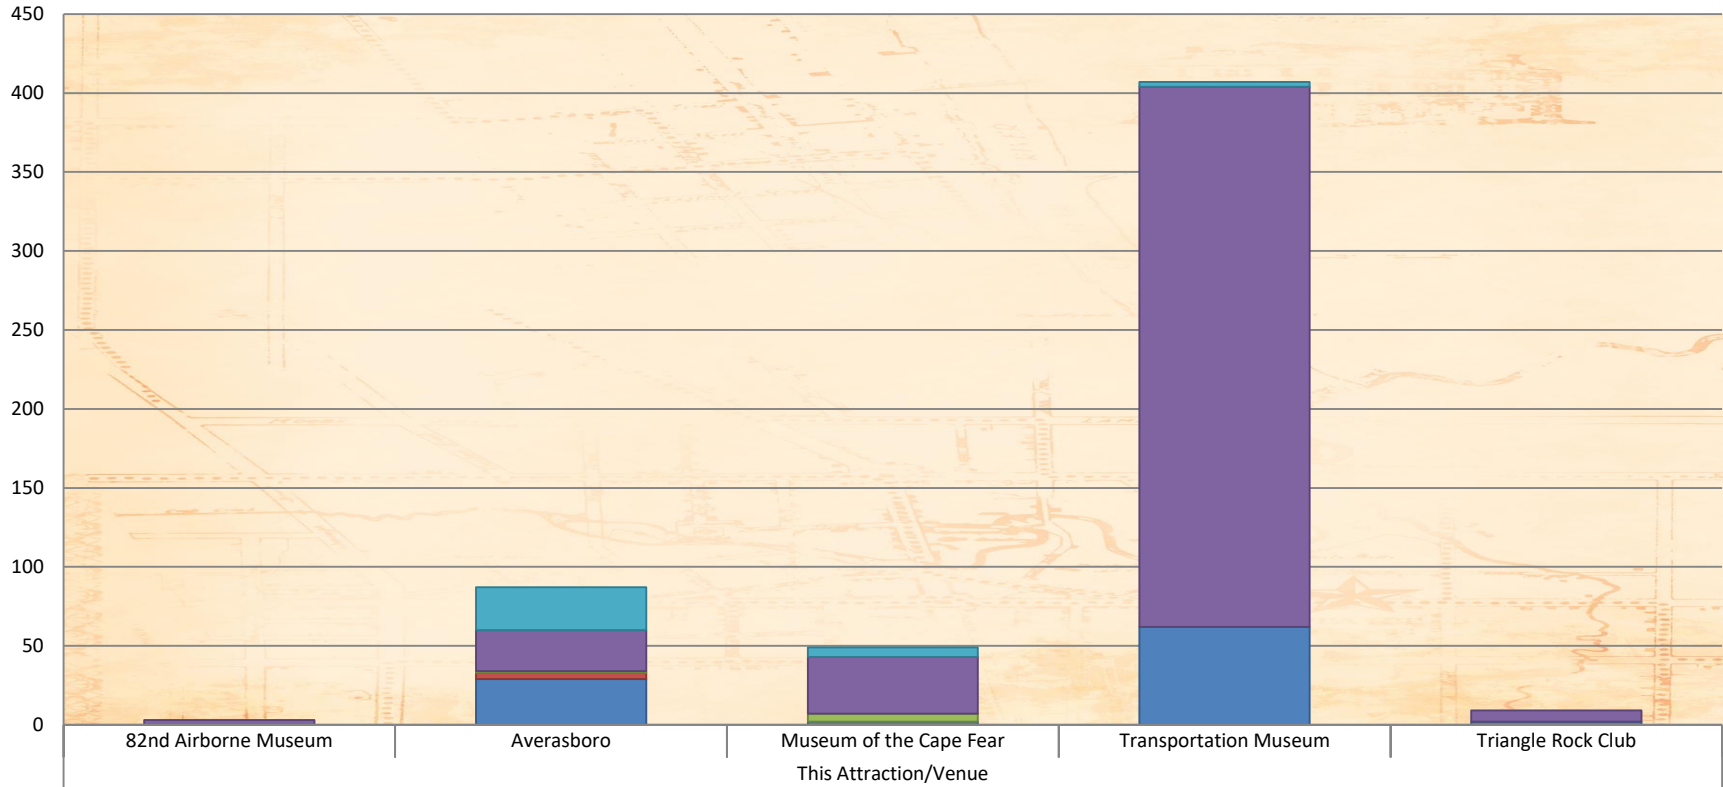

Cumberland County Attraction Data

Why are you visiting? (Attraction/Year)

	82nd Airborne Museum	Averasboro	Fascinate-U	Museum of the Cape Fear	Transportation Museum	Triangle Rock Club
Business	0	9	0	2	3	8
Business with Military	2	13	0	3	5	13
Convention	0	0	0	1	0	0
Eclipse	0	0	0	0	1	0
Events/Festivals	1	8	0	5	2	0
Hurricane Irma	0	2	0	2	1	0
Other	0	19	0	12	7	0
This Attraction/Venue	3	88	0	50	409	9
Vacation	2	27	1	54	17	2
Visit Friends/Family	2	43	4	18	23	6

AMERICA'S HOMETOWN

CUMBERLAND COUNTY

NORTH CAROLINA

© Fayetteville Area Convention and Visitors Bureau, 2017

FAYETTEVILLE AREA

CONVENTION AND VISITORS BUREAU

CUMBERLAND COUNTY, NC

Cumberland County Attraction Data

Breakdown of Visitor's Who Selected
 "This attraction/venue" as Why are you visiting?

	82nd Airborne Museum	Averagesboro	Museum of the Cape Fear This Attraction/Venue	Transportation Museum	Triangle Rock Club
Passing Through	0	27	6	3	0
Local/Resident	3	26	36	342	7
Hotel	0	1	5	0	0
Friends/Family	0	4	0	0	0
Day Trip	0	29	2	62	2