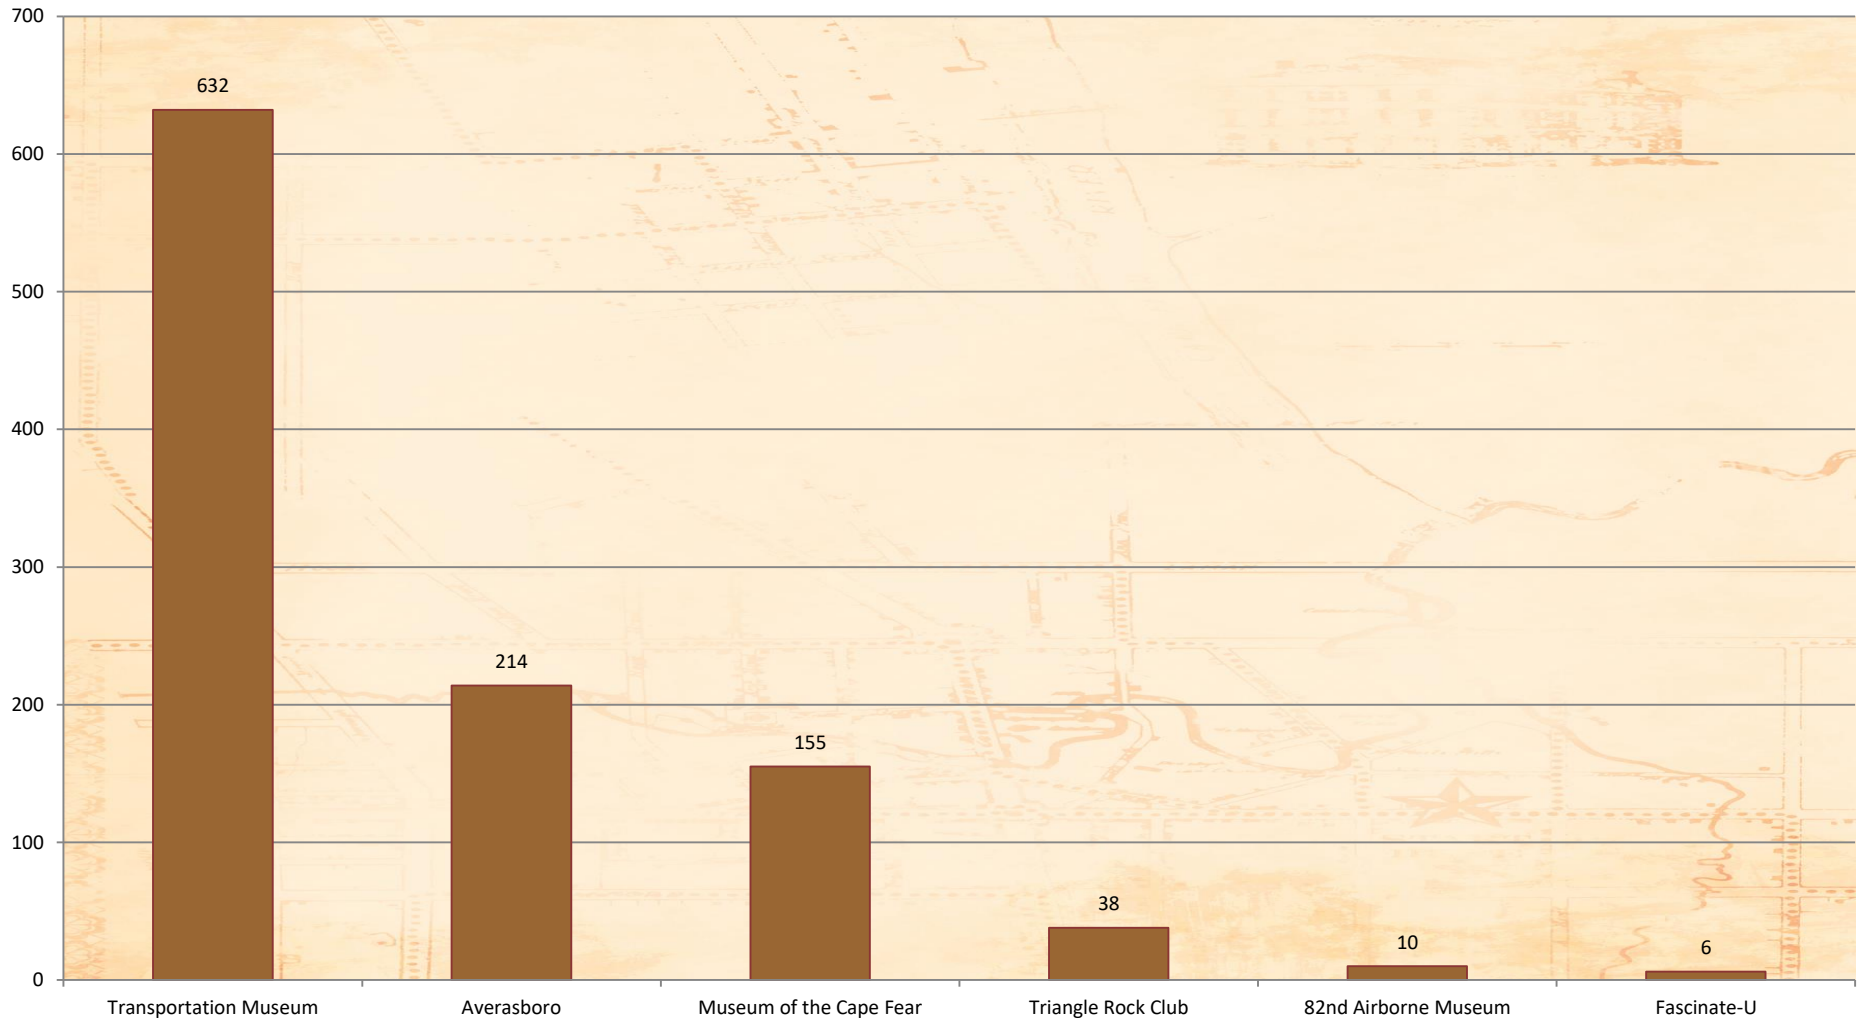

Total Number of Filled Out Surveys by Attraction (Year)

AMERICA'S HOMETOWN

CUMBERLAND COUNTY

NORTH CAROLINA

© Fayetteville Area Convention and Visitors Bureau, 2017

FAYETTEVILLE AREA

CONVENTION AND VISITORS BUREAU