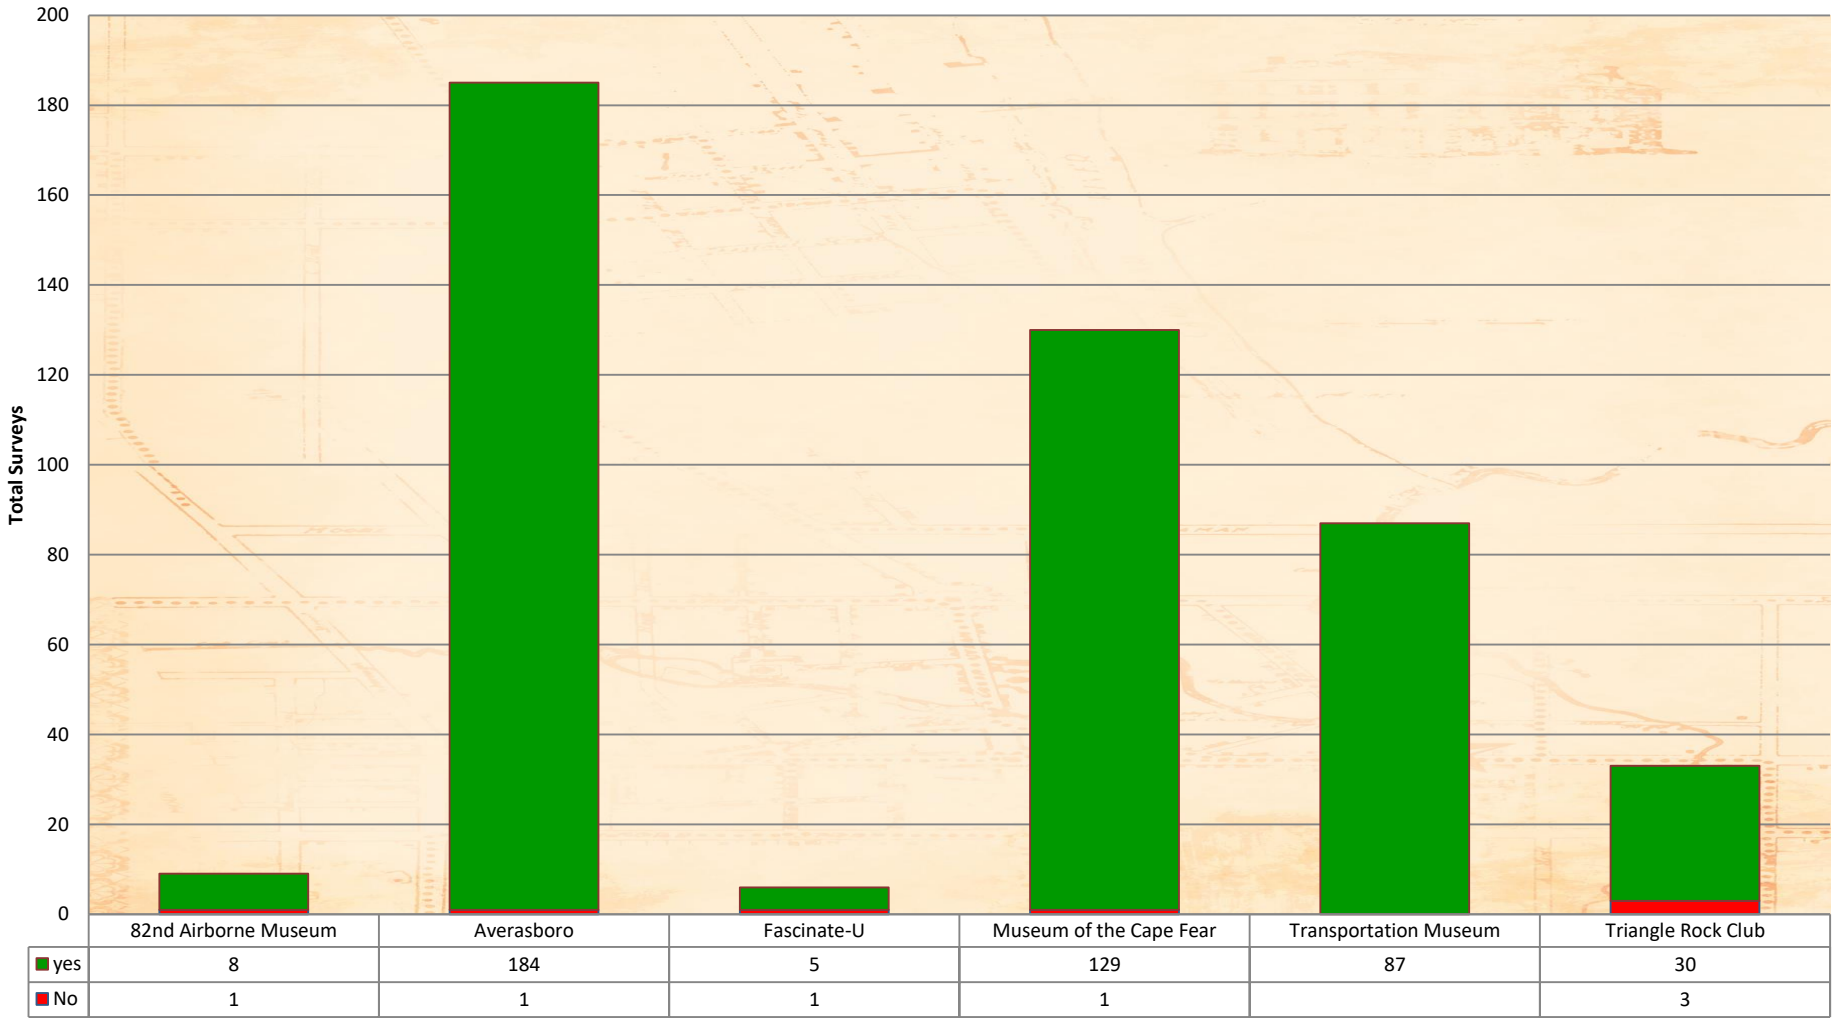

Cumberland County Attraction Data

Was the venue easy to find?

AMERICA'S HOMETOWN

CUMBERLAND COUNTY

NORTH CAROLINA

© Fayetteville Area Convention and Visitors Bureau, 2017

FAYETTEVILLE AREA

CONVENTION AND VISITORS BUREAU

CUMBERLAND COUNTY, NC