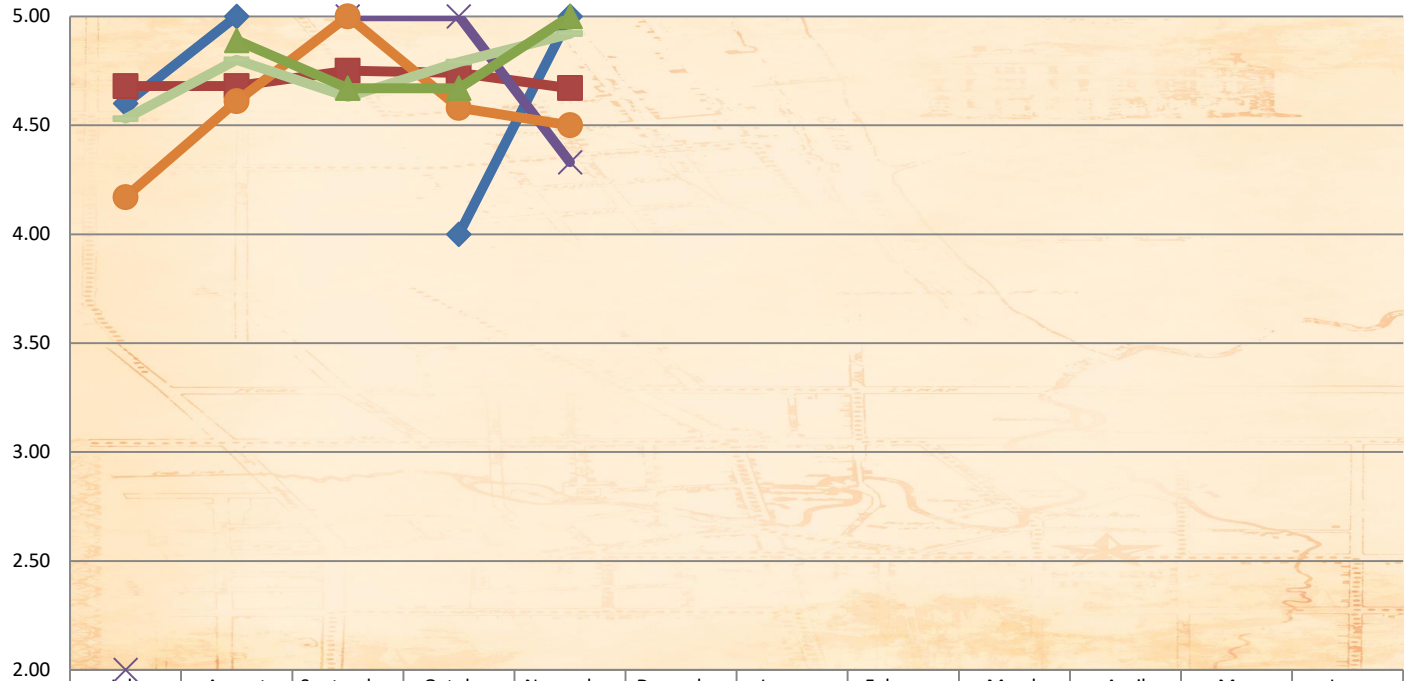

Cumberland County Attraction Data

Ratings by Attraction

	July	August	September	October	November	December	January	February	March	April	May	June
82nd Airborne Division War Memorial Museum	4.60	5.00		4.00	5.00							
Averagesboro	4.68	4.68	4.75	4.74	4.67							
Botanical Garden												
Fascinate-U	2.00		5.00	5.00	4.33							
JFK Special Warfare Museum												
Museum of the Cape Fear	4.17	4.61	5.00	4.58	4.50							
The Climbing Place												
Transportation Museum	4.53	4.80	4.63	4.79	4.92							
Triangle Rock Club		4.89	4.67	4.67	5.00							