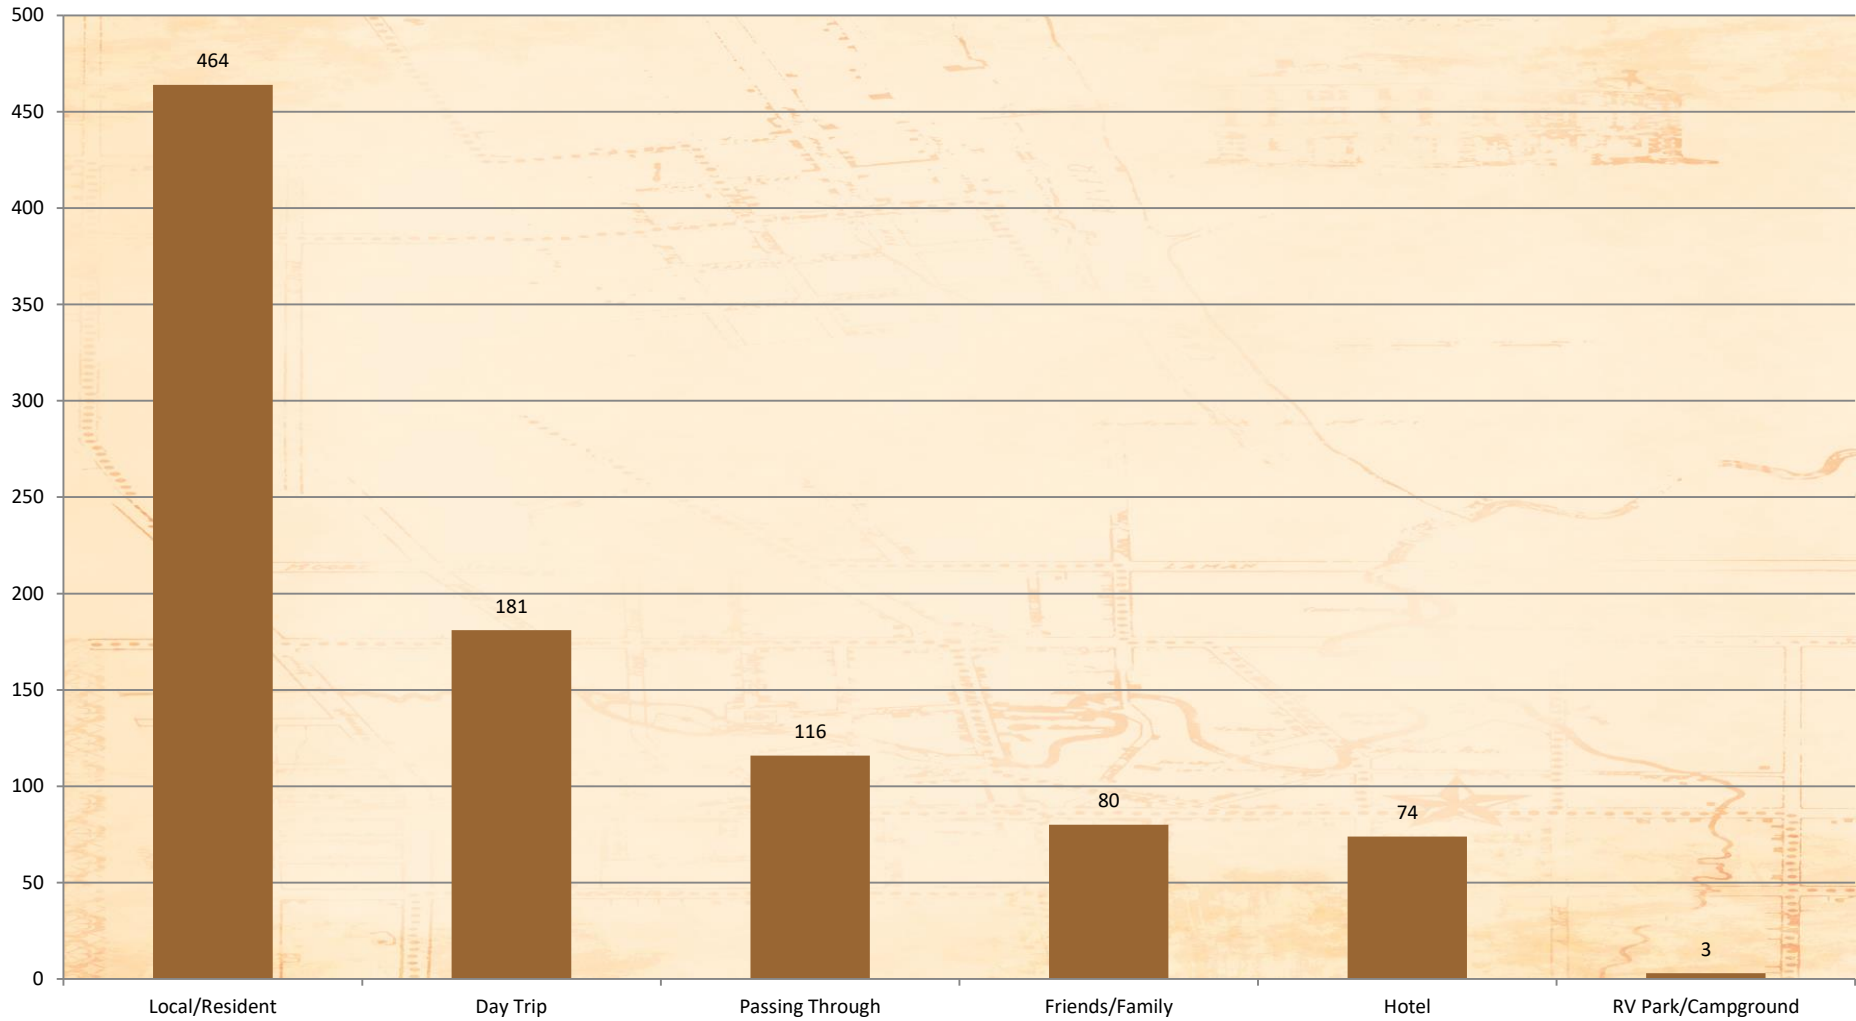

1 ST Quarter	4.67
2 nd Quarter	4.78
3 rd Quarter	
4 th Quarter	
Year	4.70

What is the age of the visitors (All Attractions/Year)?

Cumberland County Attraction Data

Where are Visitors Staying (Year)?

AMERICA'S HOMETOWN