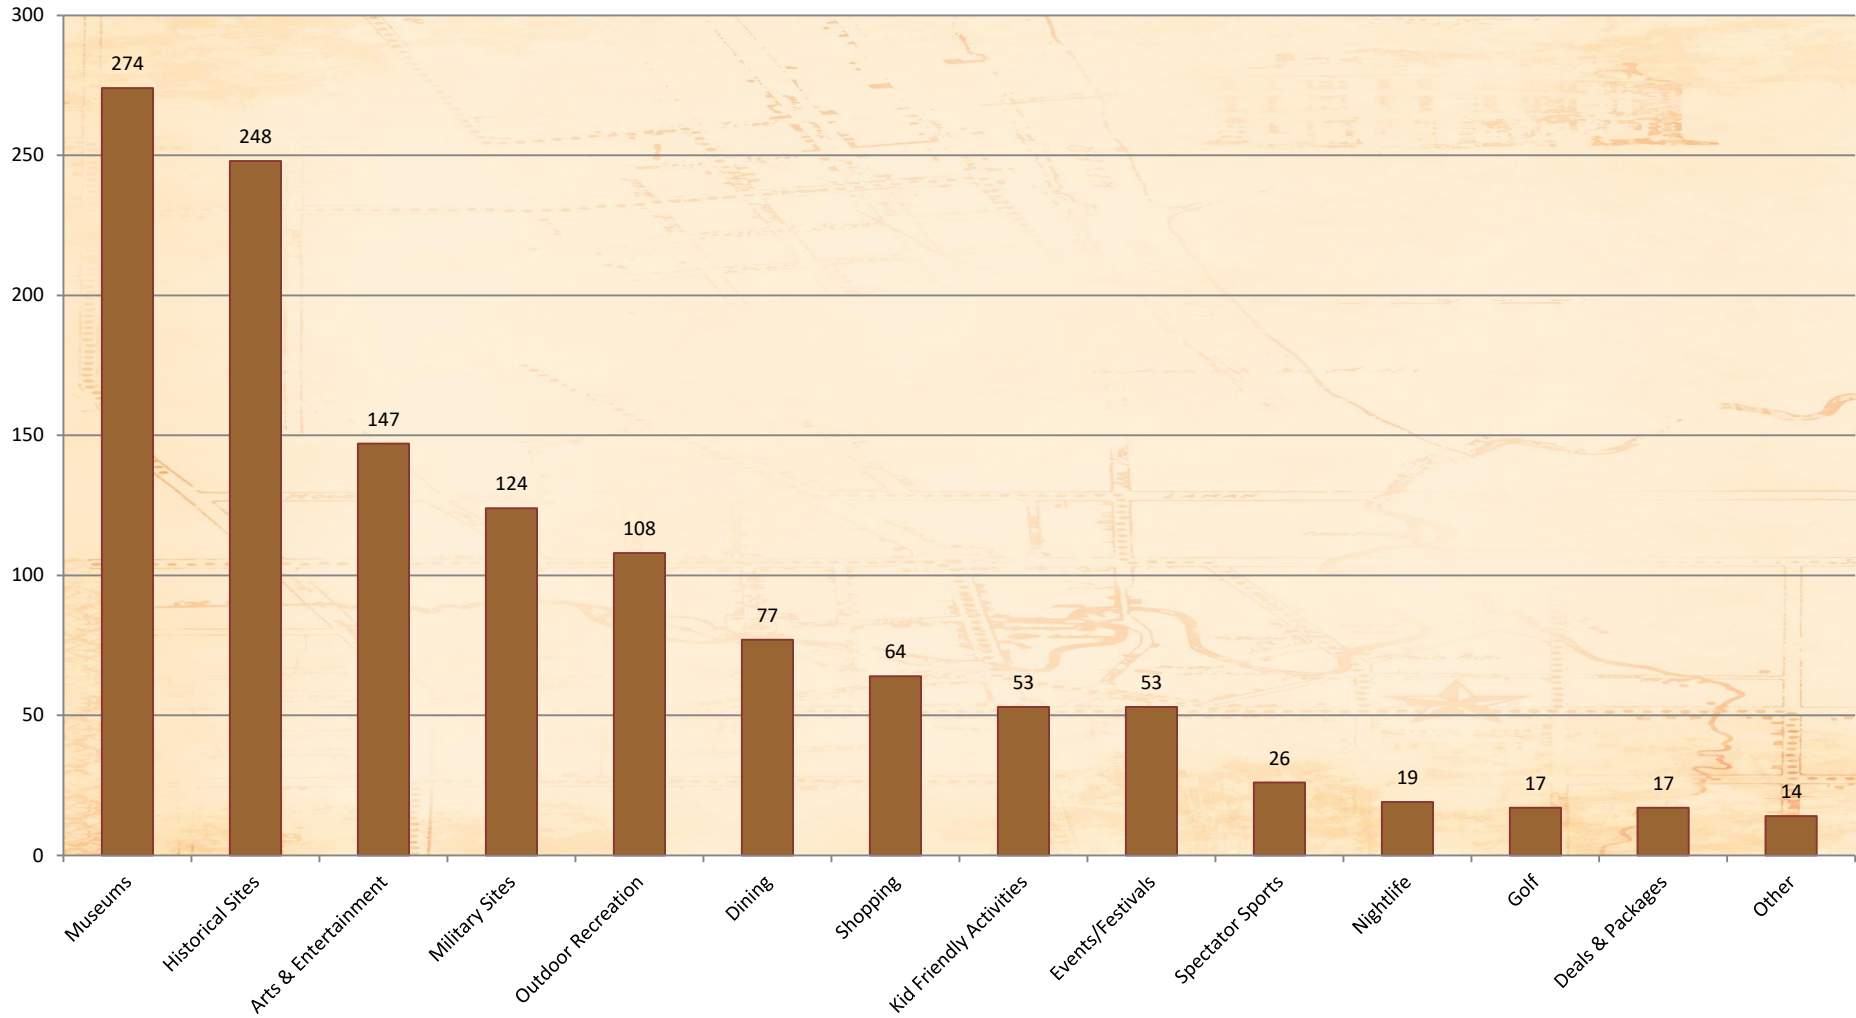

1 ST Quarter	4.67
2 nd Quarter	4.78
3 rd Quarter	
4 th Quarter	
Year	4.70

What is the age of the visitors (All Attractions/Year)?

Cumberland County Attraction Data

Where are Visitors Staying (Year)?

AMERICA'S HOMETOWN

CUMBERLAND COUNTY

NORTH CAROLINA

© Fayetteville Area Convention and Visitors Bureau, 2017

FAYETTEVILLE AREA

CONVENTION AND VISITORS BUREAU

CUMBERLAND COUNTY, NC

Cumberland County Attraction Data

What are the areas of interest (Year)?