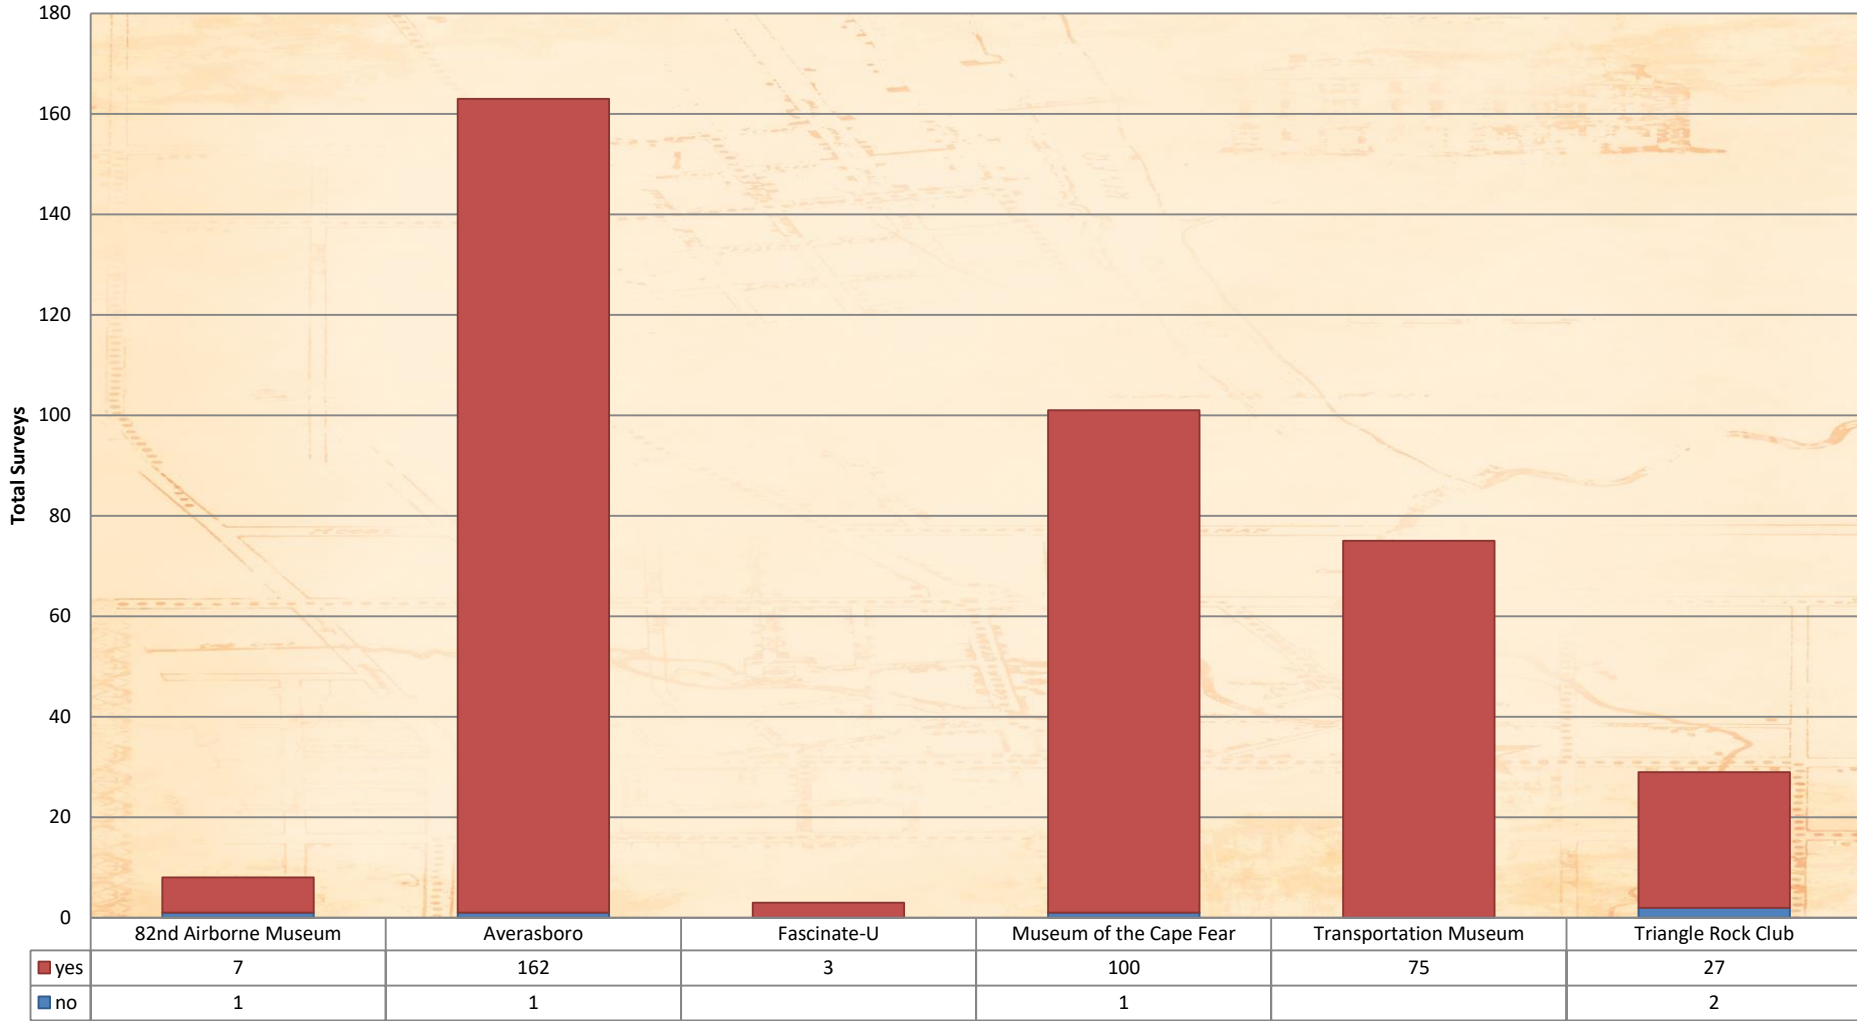

AMERICA'S HOMETOWN

CUMBERLAND COUNTY

NORTH CAROLINA

© Fayetteville Area Convention and Visitors Bureau, 2017

FAYETTEVILLE AREA

CONVENTION AND VISITORS BUREAU

CUMBERLAND COUNTY, NC

Cumberland County Attraction Data

Was the venue easy to find?

AMERICA'S HOMETOWN

CUMBERLAND COUNTY

NORTH CAROLINA

© Fayetteville Area Convention and Visitors Bureau, 2017

FAYETTEVILLE AREA

CONVENTION AND VISITORS BUREAU

CUMBERLAND COUNTY, NC