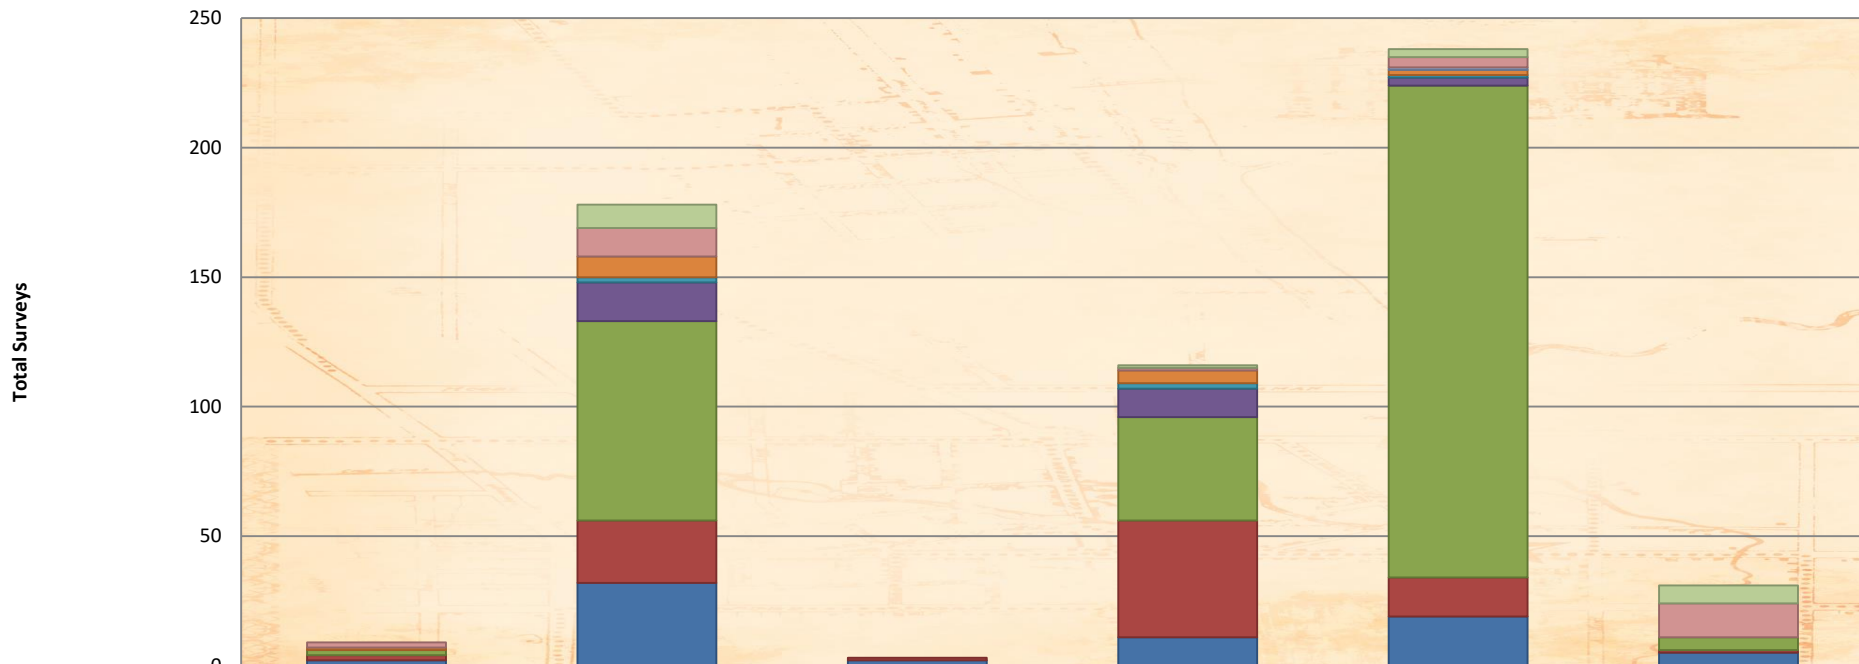

Cumberland County Attraction Data

Why are you visiting? (Attraction/Year)

	82nd Airborne Museum	Averagesboro	Fascinate-U	Museum of the Cape Fear	Transportation Museum	Triangle Rock Club
Business	0	9	0	1	3	7
Business with Military	2	11	0	1	4	13
Eclipse	0	0	0	0	1	0
Events/Festivals	1	8	0	5	2	0
Hurricane Irma	0	2	0	2	1	0
Other	0	15	0	11	3	0
This Attraction/Venue	2	77	0	40	190	5
Vacation	2	24	1	45	15	1
Visit Friends/Family	2	32	2	11	19	5

AMERICA'S HOMETOWN

CUMBERLAND COUNTY

NORTH CAROLINA

© Fayetteville Area Convention and Visitors Bureau, 2017

FAYETTEVILLE AREA

CONVENTION AND VISITORS BUREAU

CUMBERLAND COUNTY, NC