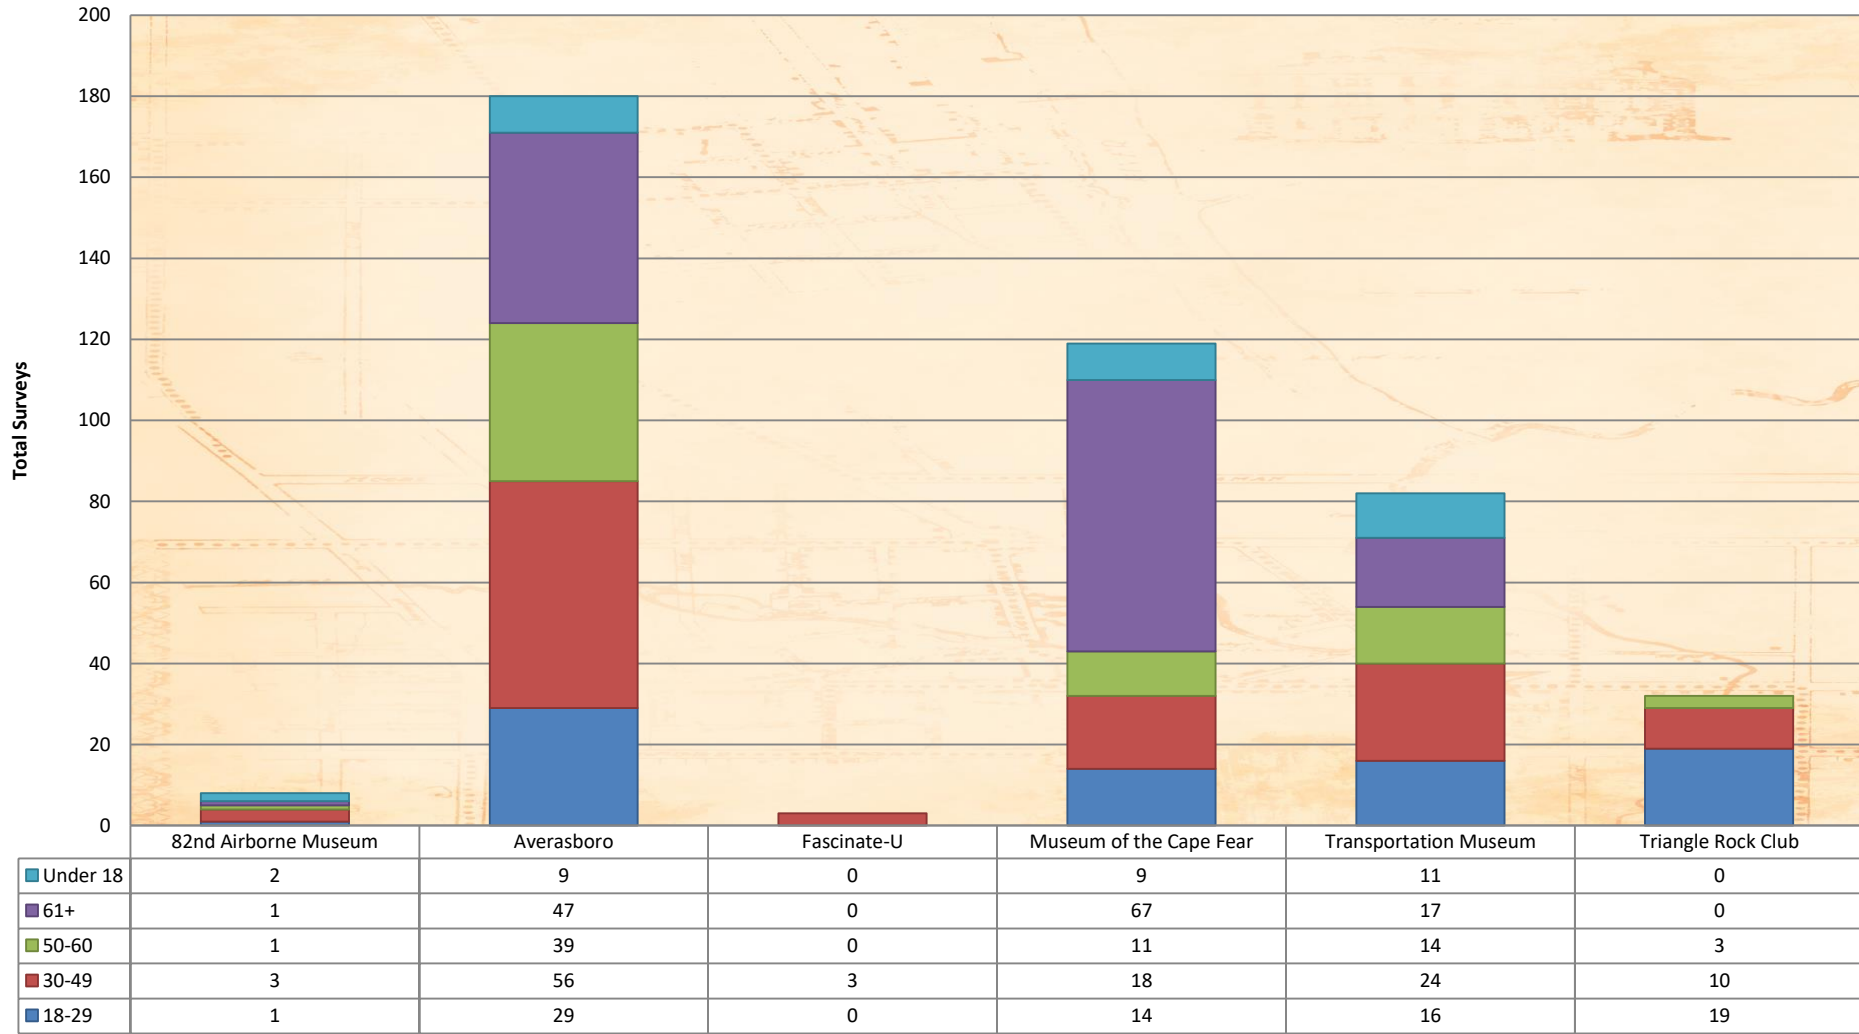

CONVENTION AND VISITORS BUREAU

CUMBERLAND COUNTY, NC

Cumberland County Attraction Data

Total Number of Filled Out Surveys by Attraction (Year)

Cumberland County Attraction Data

Where are you staying? (Attraction/Year)

AMERICA'S HOMETOWN

CUMBERLAND COUNTY

NORTH CAROLINA

© Fayetteville Area Convention and Visitors Bureau, 2017

FAYETTEVILLE AREA

CONVENTION AND VISITORS BUREAU

CUMBERLAND COUNTY, NC

Cumberland County Attraction Data

Age Range? (Attraction/Year)

AMERICA'S HOMETOWN

CUMBERLAND COUNTY

NORTH CAROLINA

© Fayetteville Area Convention and Visitors Bureau, 2017

FAYETTEVILLE AREA

CONVENTION AND VISITORS BUREAU

CUMBERLAND COUNTY, NC