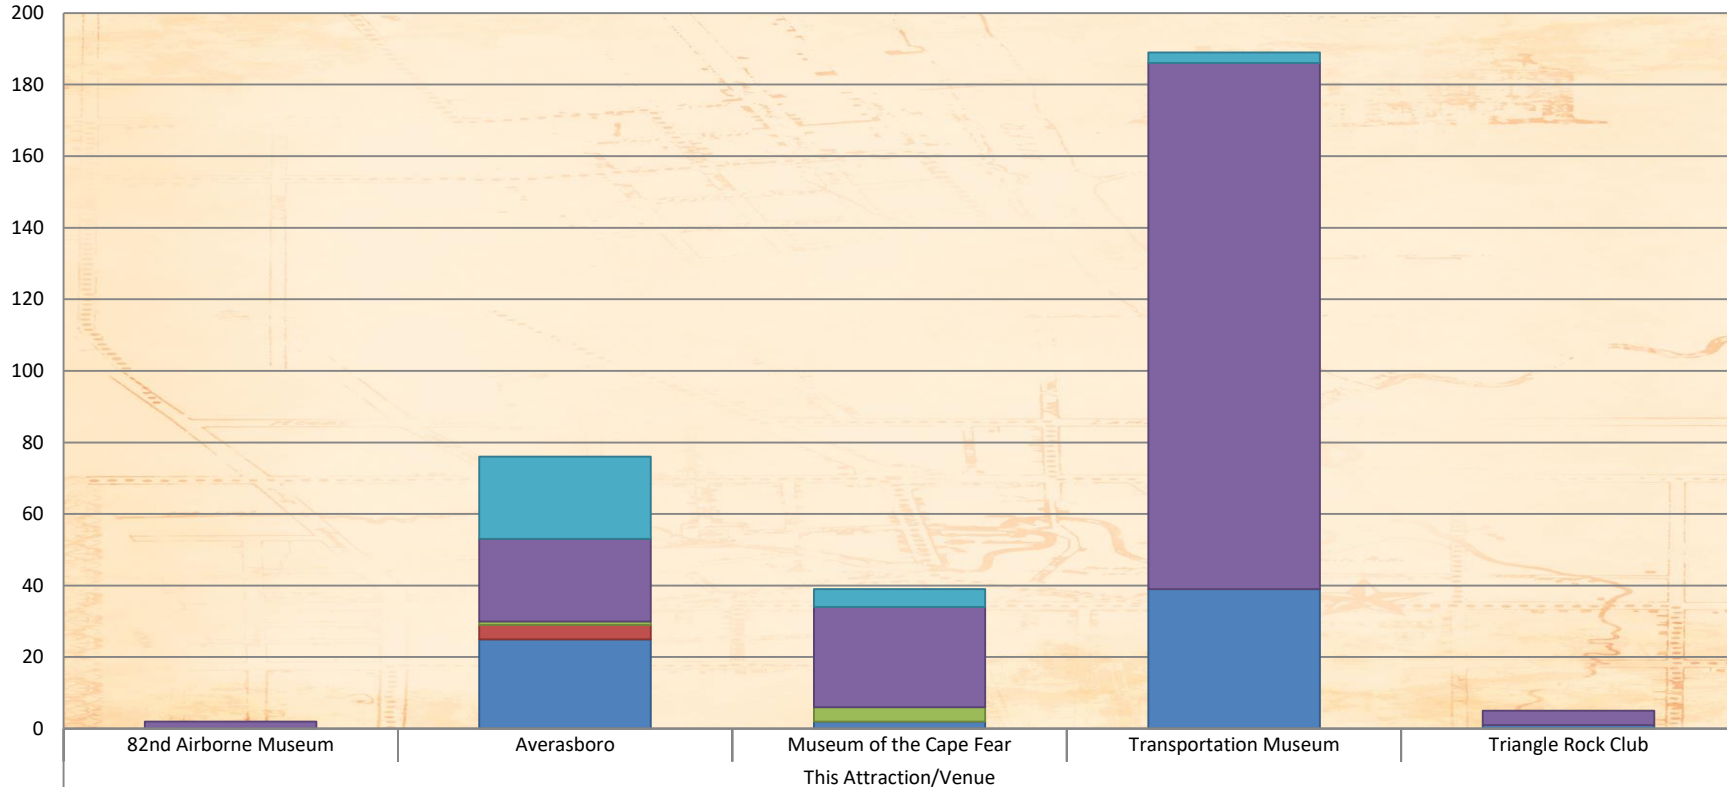

Cumberland County Attraction Data

Why are you visiting? (Attraction/Year)

| | 82nd Airborne Museum | Averagesboro | Fascinate-U | Museum of the Cape Fear | Transportation Museum | Triangle Rock Club |
|------------------------|----------------------|--------------|-------------|-------------------------|-----------------------|--------------------|
| Business | 0 | 9 | 0 | 1 | 3 | 7 |
| Business with Military | 2 | 11 | 0 | 1 | 4 | 13 |
| Eclipse | 0 | 0 | 0 | 0 | 1 | 0 |
| Events/Festivals | 1 | 8 | 0 | 5 | 2 | 0 |
| Hurricane Irma | 0 | 2 | 0 | 2 | 1 | 0 |
| Other | 0 | 15 | 0 | 11 | 3 | 0 |
| This Attraction/Venue | 2 | 77 | 0 | 40 | 190 | 5 |
| Vacation | 2 | 24 | 1 | 45 | 15 | 1 |
| Visit Friends/Family | 2 | 32 | 2 | 11 | 19 | 5 |

AMERICA'S HOMETOWN

CUMBERLAND COUNTY

NORTH CAROLINA

© Fayetteville Area Convention and Visitors Bureau, 2017

FAYETTEVILLE AREA

CONVENTION AND VISITORS BUREAU

CUMBERLAND COUNTY, NC

Cumberland County Attraction Data

Breakdown of Visitor's Who Selected
 "This attraction/venue" as Why are you visiting?

| | 82nd Airborne Museum | Averbosoro | Museum of the Cape Fear | Transportation Museum | Triangle Rock Club |
|-----------------|----------------------|------------|-------------------------|-----------------------|--------------------|
| Passing Through | 0 | 23 | 5 | 3 | 0 |
| Local/Resident | 2 | 23 | 28 | 147 | 4 |
| Hotel | 0 | 1 | 4 | 0 | 0 |
| Friends/Family | 0 | 4 | 0 | 0 | 0 |
| Day Trip | 0 | 25 | 2 | 39 | 1 |