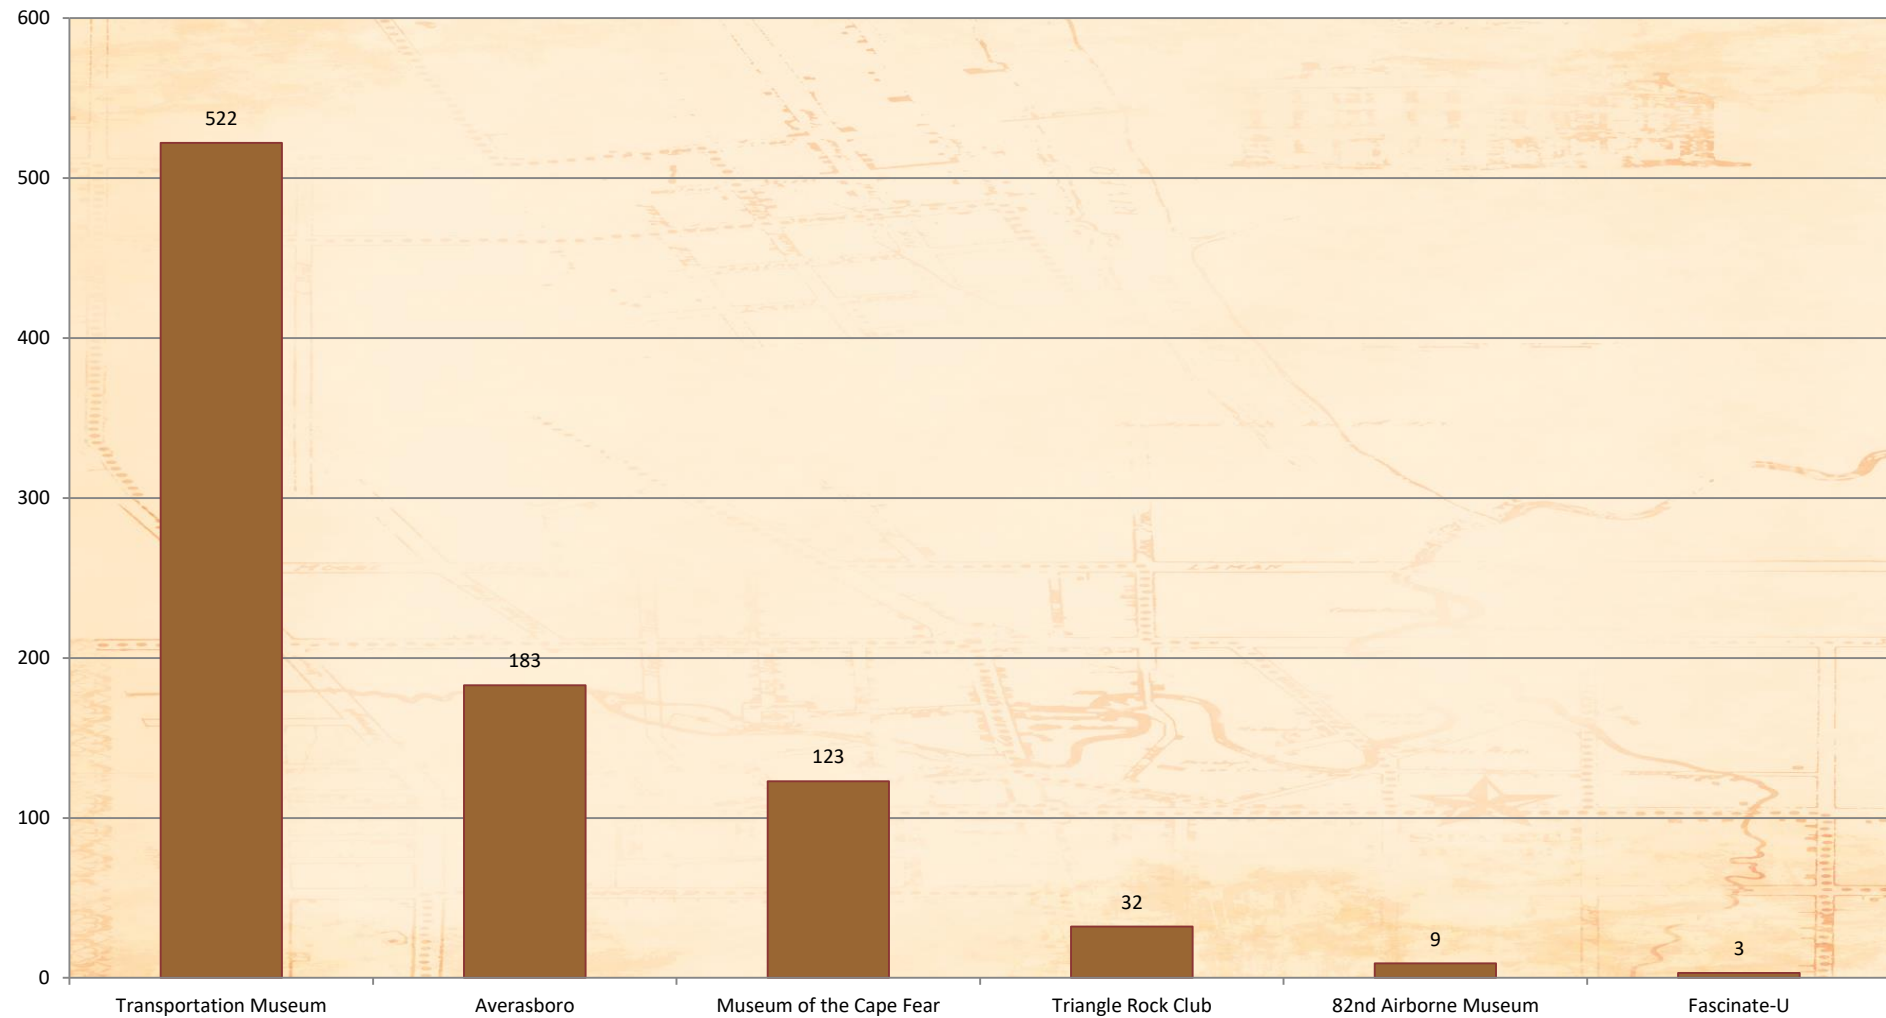

Cumberland County Attraction Data

Total Number of Filled Out Surveys by Attraction (Year)