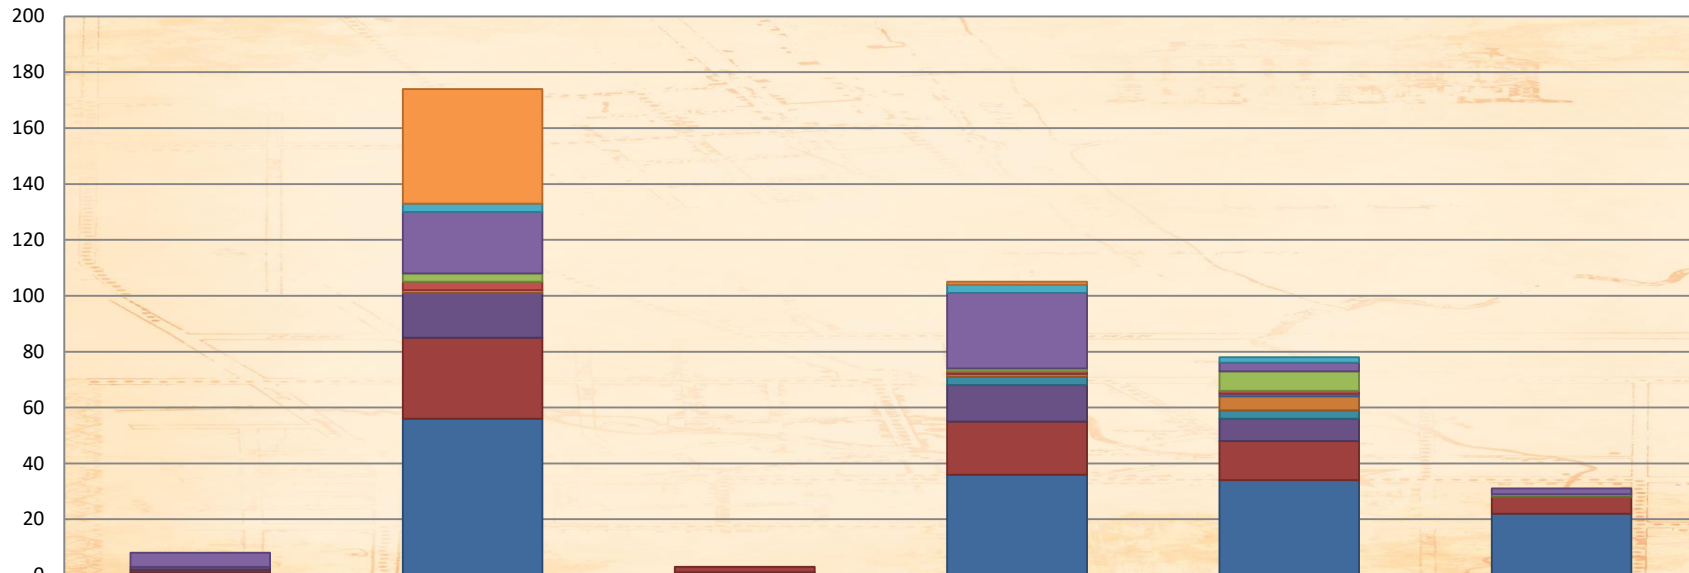

Cumberland County Attraction Data

Where did you hear about the Attraction?

	82nd Airborne Museum	AveraSboro	Fascinate-U	Museum of the Cape Fear	Transportation Museum	Triangle Rock Club
Billboard		41		1		
Facebook		3		3	2	
Other	5	22		27	3	2
Other: Drove By		3		1	7	
Other: Google		3		1	1	
Other: TripAdvisor					1	
Other: Visitor Center		1		1	5	
Other: Walked by				3	3	
Print	1	16		13	8	
Radio						1
Website	1	29	2	19	14	6
Word of Mouth	1	56	1	36	34	22

AMERICA'S HOMETOWN

CUMBERLAND COUNTY

NORTH CAROLINA

© Fayetteville Area Convention and Visitors Bureau, 2017

FAYETTEVILLE AREA

CONVENTION AND VISITORS BUREAU

CUMBERLAND COUNTY, NC