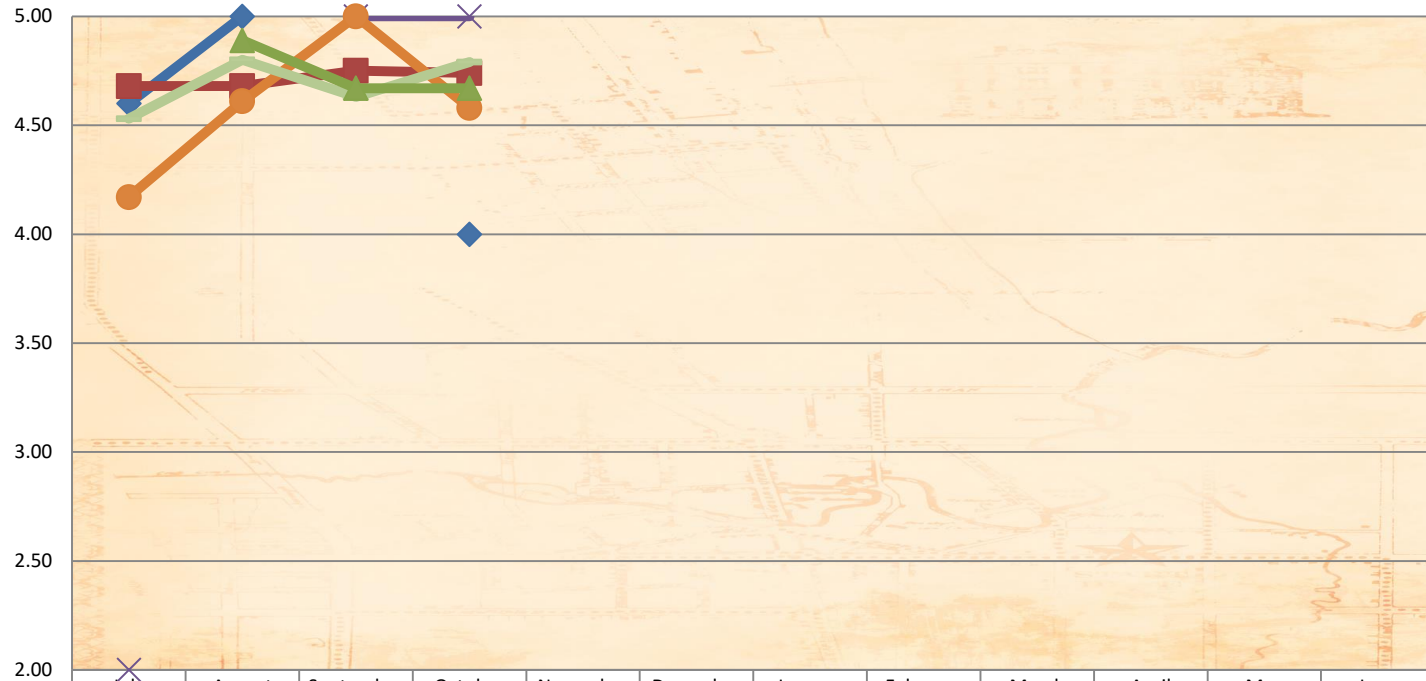

Cumberland County Attraction Data

Ratings by Attraction

	July	August	September	October	November	December	January	February	March	April	May	June
82nd Airborne Division War Memorial Museum	4.60	5.00		4.00								
Averasboro	4.68	4.68	4.75	4.74								
Botanical Garden												
Fascinate-U	2.00		5.00	5.00								
JFK Special Warfare Museum												
Museum of the Cape Fear	4.17	4.61	5.00	4.58								
The Climbing Place												
Transportation Museum	4.53	4.80	4.63	4.79								
Triangle Rock Club		4.89	4.67	4.67								

AMERICA'S HOMETOWN

CUMBERLAND COUNTY

NORTH CAROLINA

© Fayetteville Area Convention and Visitors Bureau, 2017

FAYETTEVILLE AREA

CONVENTION AND VISITORS BUREAU

CUMBERLAND COUNTY, NC