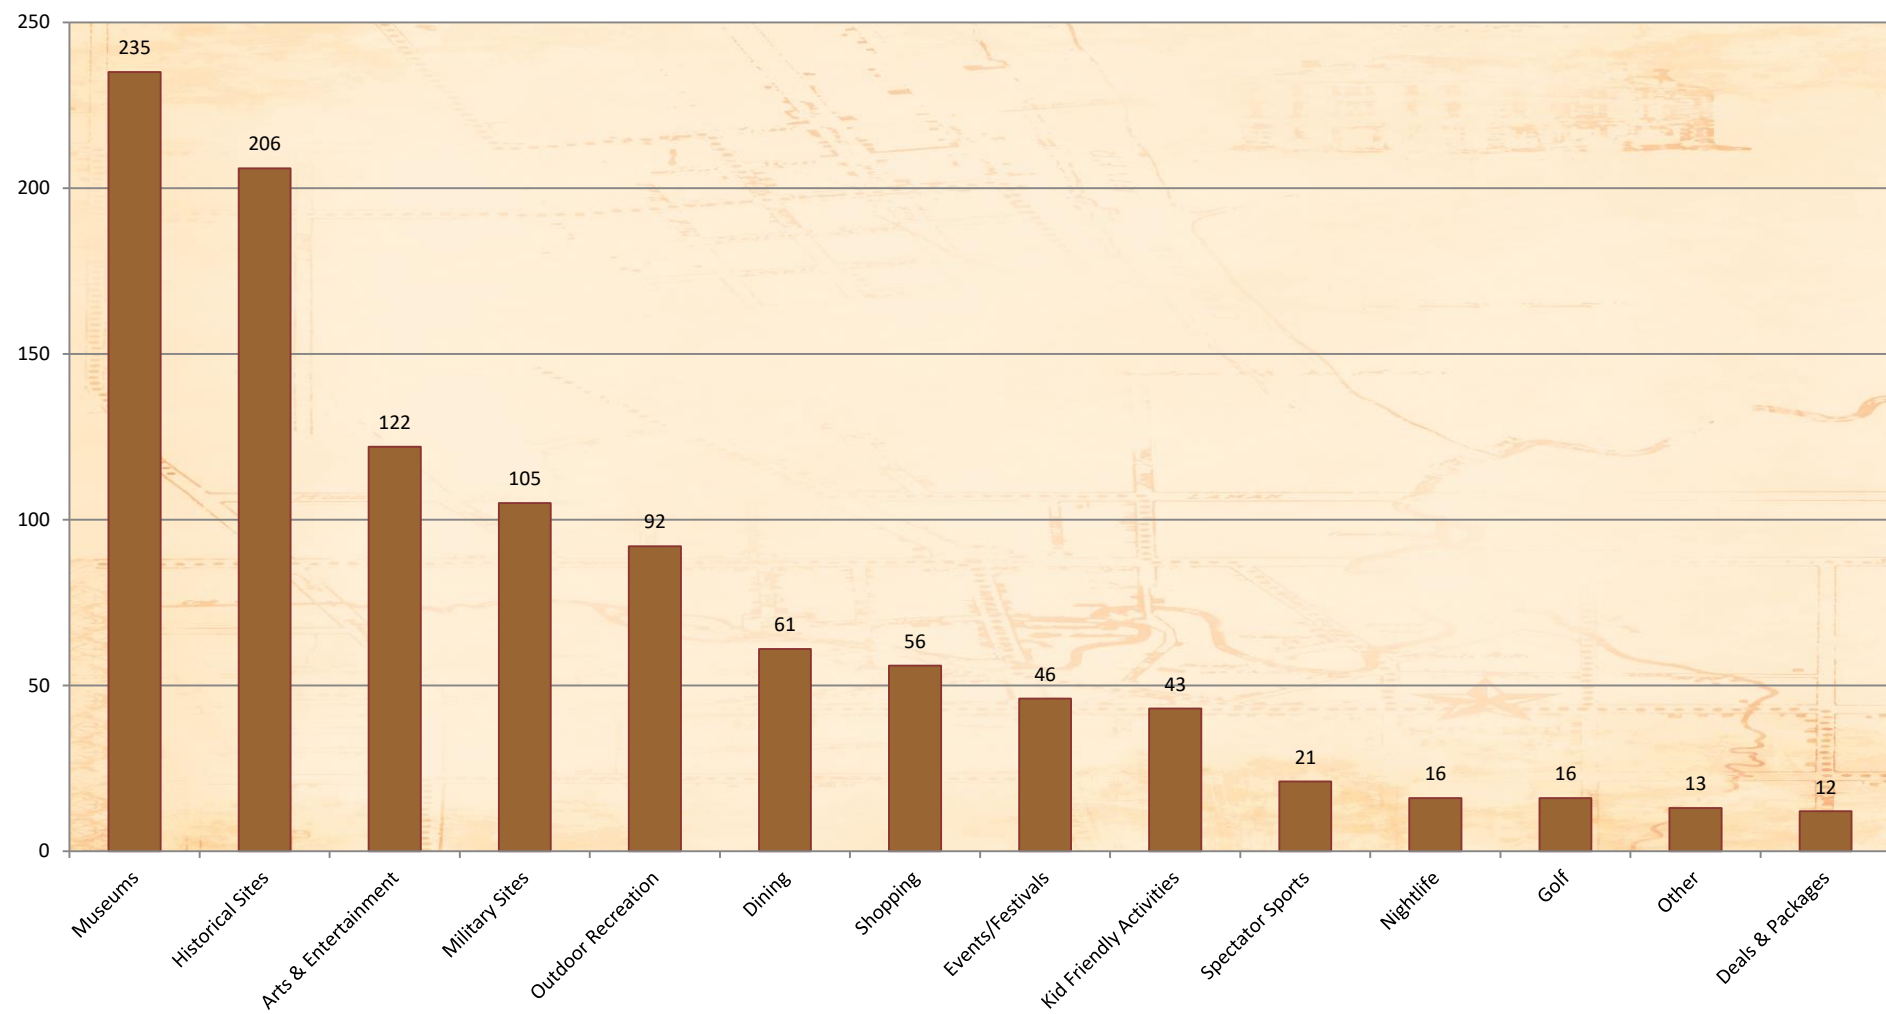

Cumberland County Attraction Data

Where are Visitors Staying (Year)?

AMERICA'S HOMETOWN

CUMBERLAND COUNTY

NORTH CAROLINA

© Fayetteville Area Convention and Visitors Bureau, 2017

FAYETTEVILLE AREA

CONVENTION AND VISITORS BUREAU

CUMBERLAND COUNTY, NC

Cumberland County Attraction Data

What are the areas of interest (Year)?

AMERICA'S HOMETOWN

CUMBERLAND COUNTY

NORTH CAROLINA

© Fayetteville Area Convention and Visitors Bureau, 2017

FAYETTEVILLE AREA