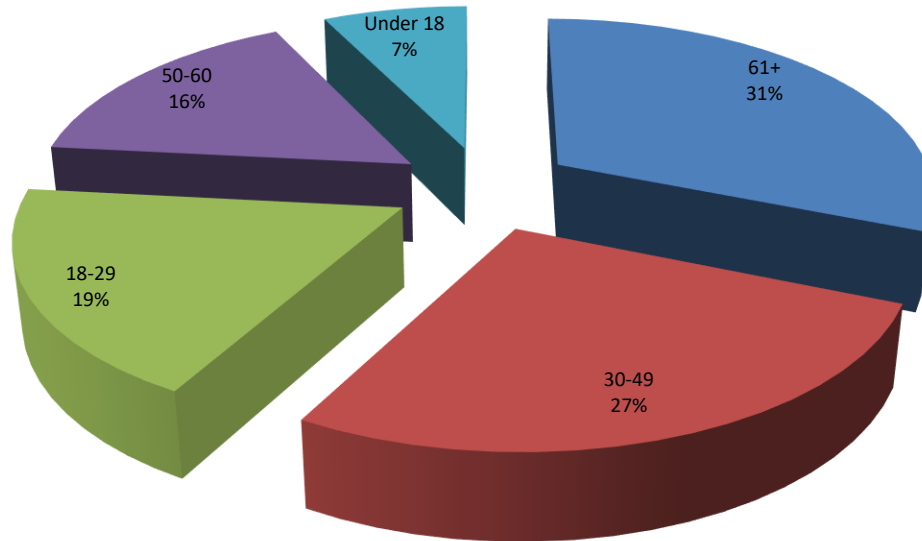

Average Attraction Rating (ALL)

| | |
|-------------------------|------|
| 1 ST Quarter | 4.67 |
| 2 nd Quarter | 4.67 |
| 3 rd Quarter | |
| 4 th Quarter | |
| Year | 4.67 |

What is the age of the visitors (All Attractions/Year)?