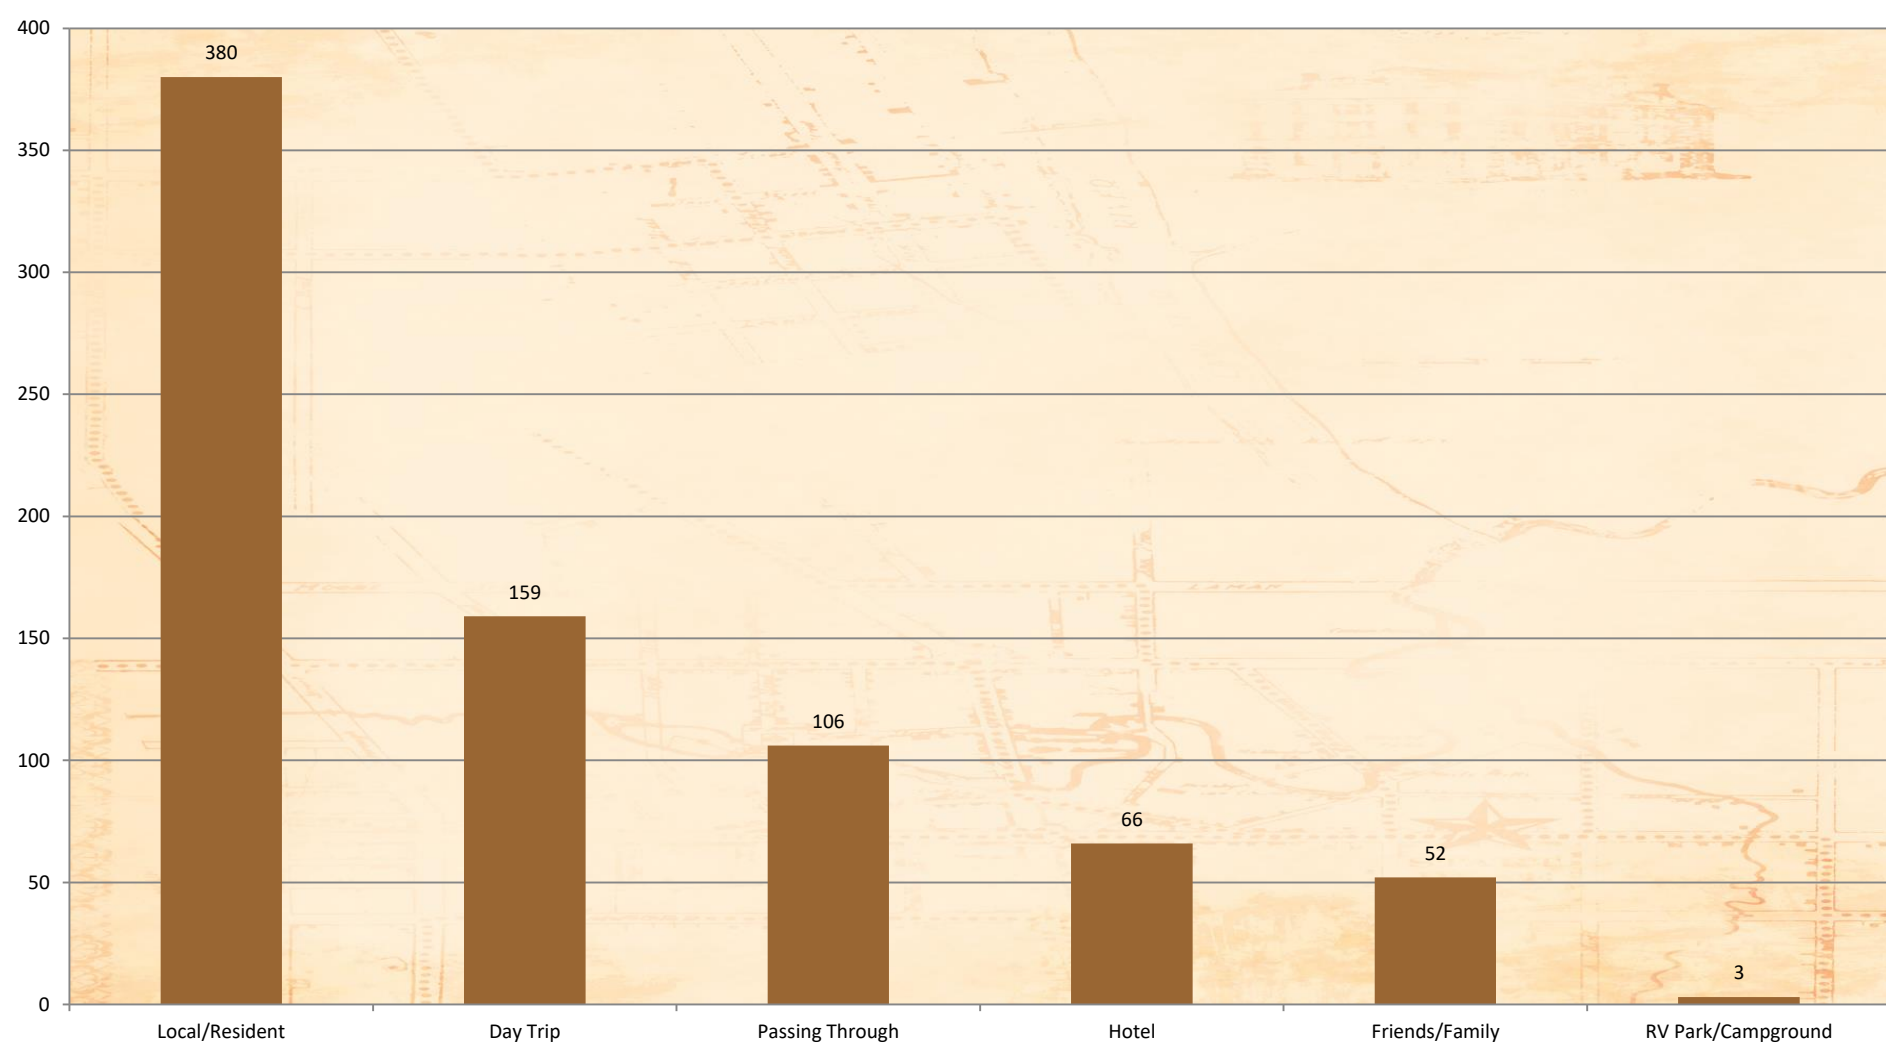

Cumberland County Attraction Data

Where are Visitors Staying (Year)?

AMERICA'S HOMETOWN

CUMBERLAND COUNTY

NORTH CAROLINA

© Fayetteville Area Convention and Visitors Bureau, 2017

FAYETTEVILLE AREA

CONVENTION AND VISITORS BUREAU

CUMBERLAND COUNTY, NC