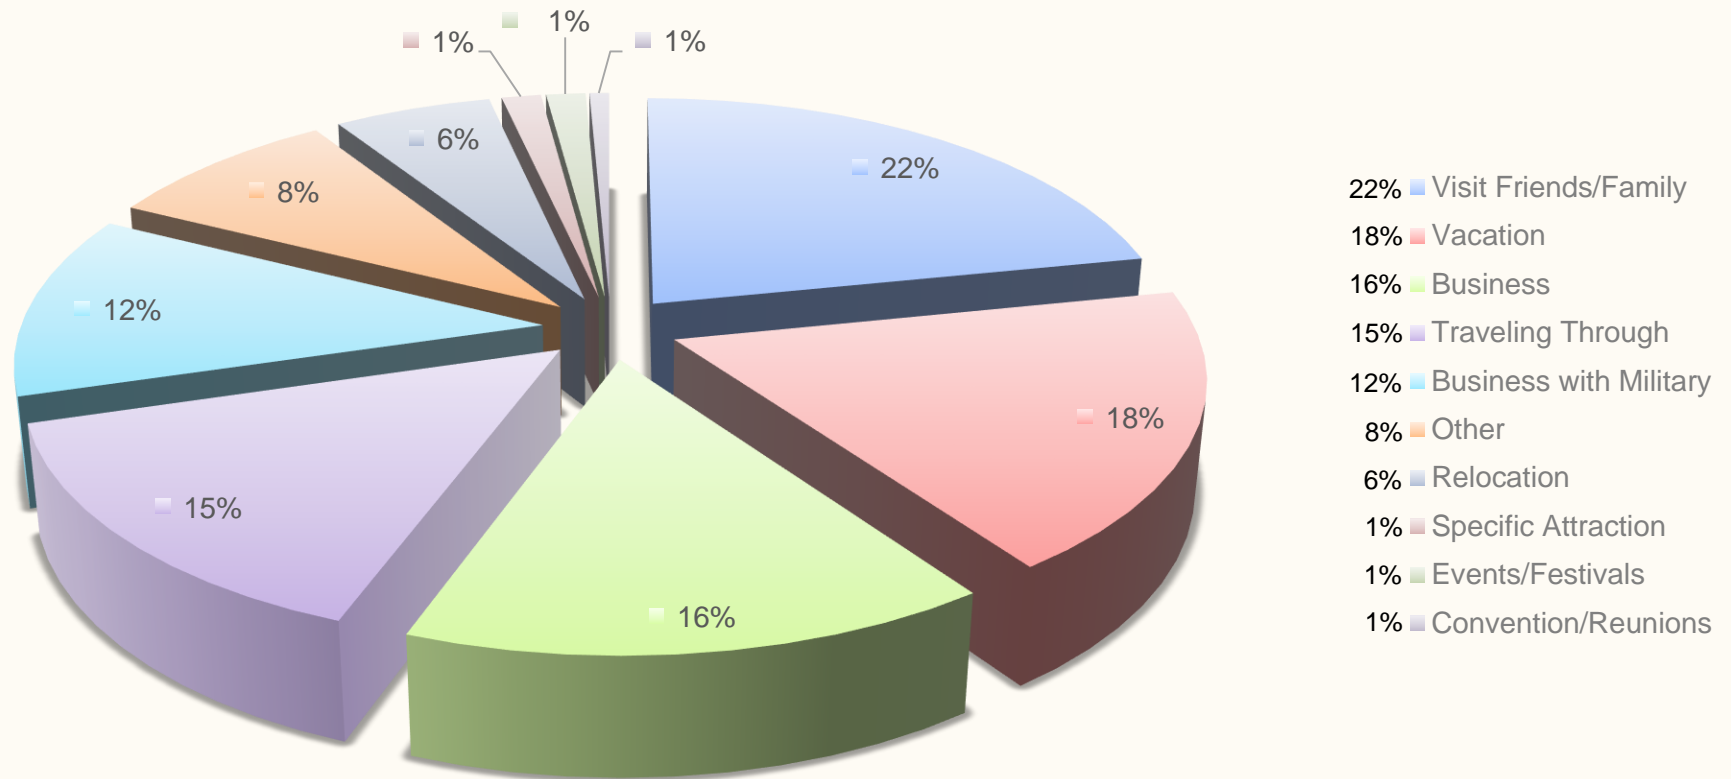

Cumberland County Visitor Profile

Where are visitors from in North Carolina by City?

Includes Cumberland County residents.

NC CITY	PERCENTAGE
FAYETTEVILLE	35.29%
BUNNLEVEL	7.84%
SPRING LAKE	5.88%
LAURINBURG	5.88%
DUNN	3.92%
HOPE MILLS	3.92%
THOMASVILLE	1.96%
KANNAPOLIS	1.96%
CAMERON	1.96%
ASHEVILLE	1.96%
GREENSBORO	1.96%
RALEIGH	1.96%
CHARLOTTE	1.96%
WAYNESVILLE	1.96%
WAKE FOREST	1.96%
ELKIN	1.96%
MORGANTON	1.96%
KNIGHTDALE	1.96%
CANDOR	1.96%
MADISON	1.96%
SNOW CAMP	1.96%
MAURY	1.96%
WALLACE	1.96%
PITTSBORO	1.96%
RAEFORD	1.96%

Cumberland County Visitor Profile

What is their reason for visiting?

Does not include Cumberland County residents.

Cumberland County Visitor Profile

What is their reason for visiting?

Only includes Cumberland County residents,