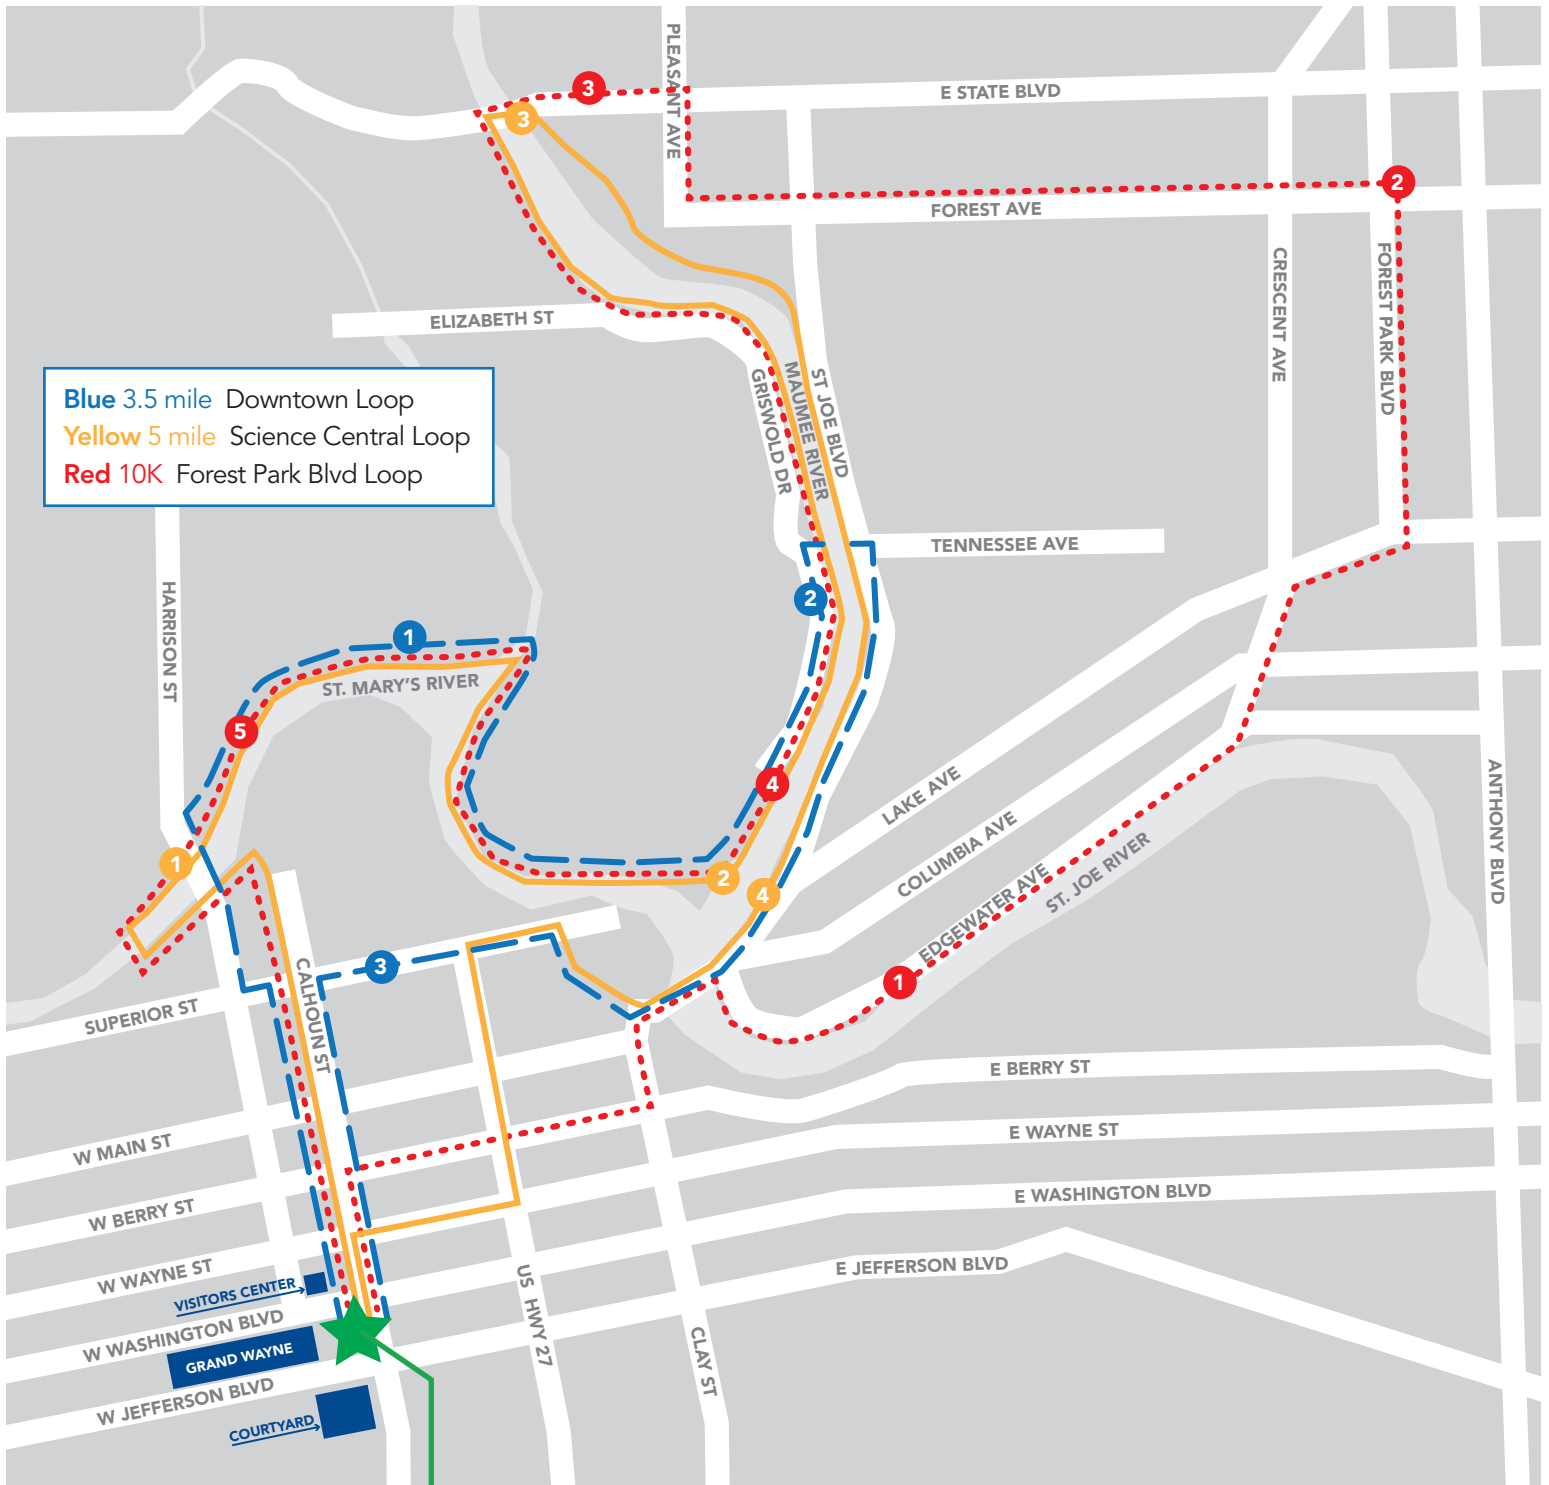

# Downtown Fort Wayne Running Map

All routes start and end at the Hilton at the Grand Wayne Convention Center

Looking for more running routes or options for bicycles?  
Check out all of Fort Wayne's 90 miles of connected trails at  
[www.FWTrails.org/maps/](http://www.FWTrails.org/maps/) or visit [www.VisitFortWayne.com/trails](http://www.VisitFortWayne.com/trails)