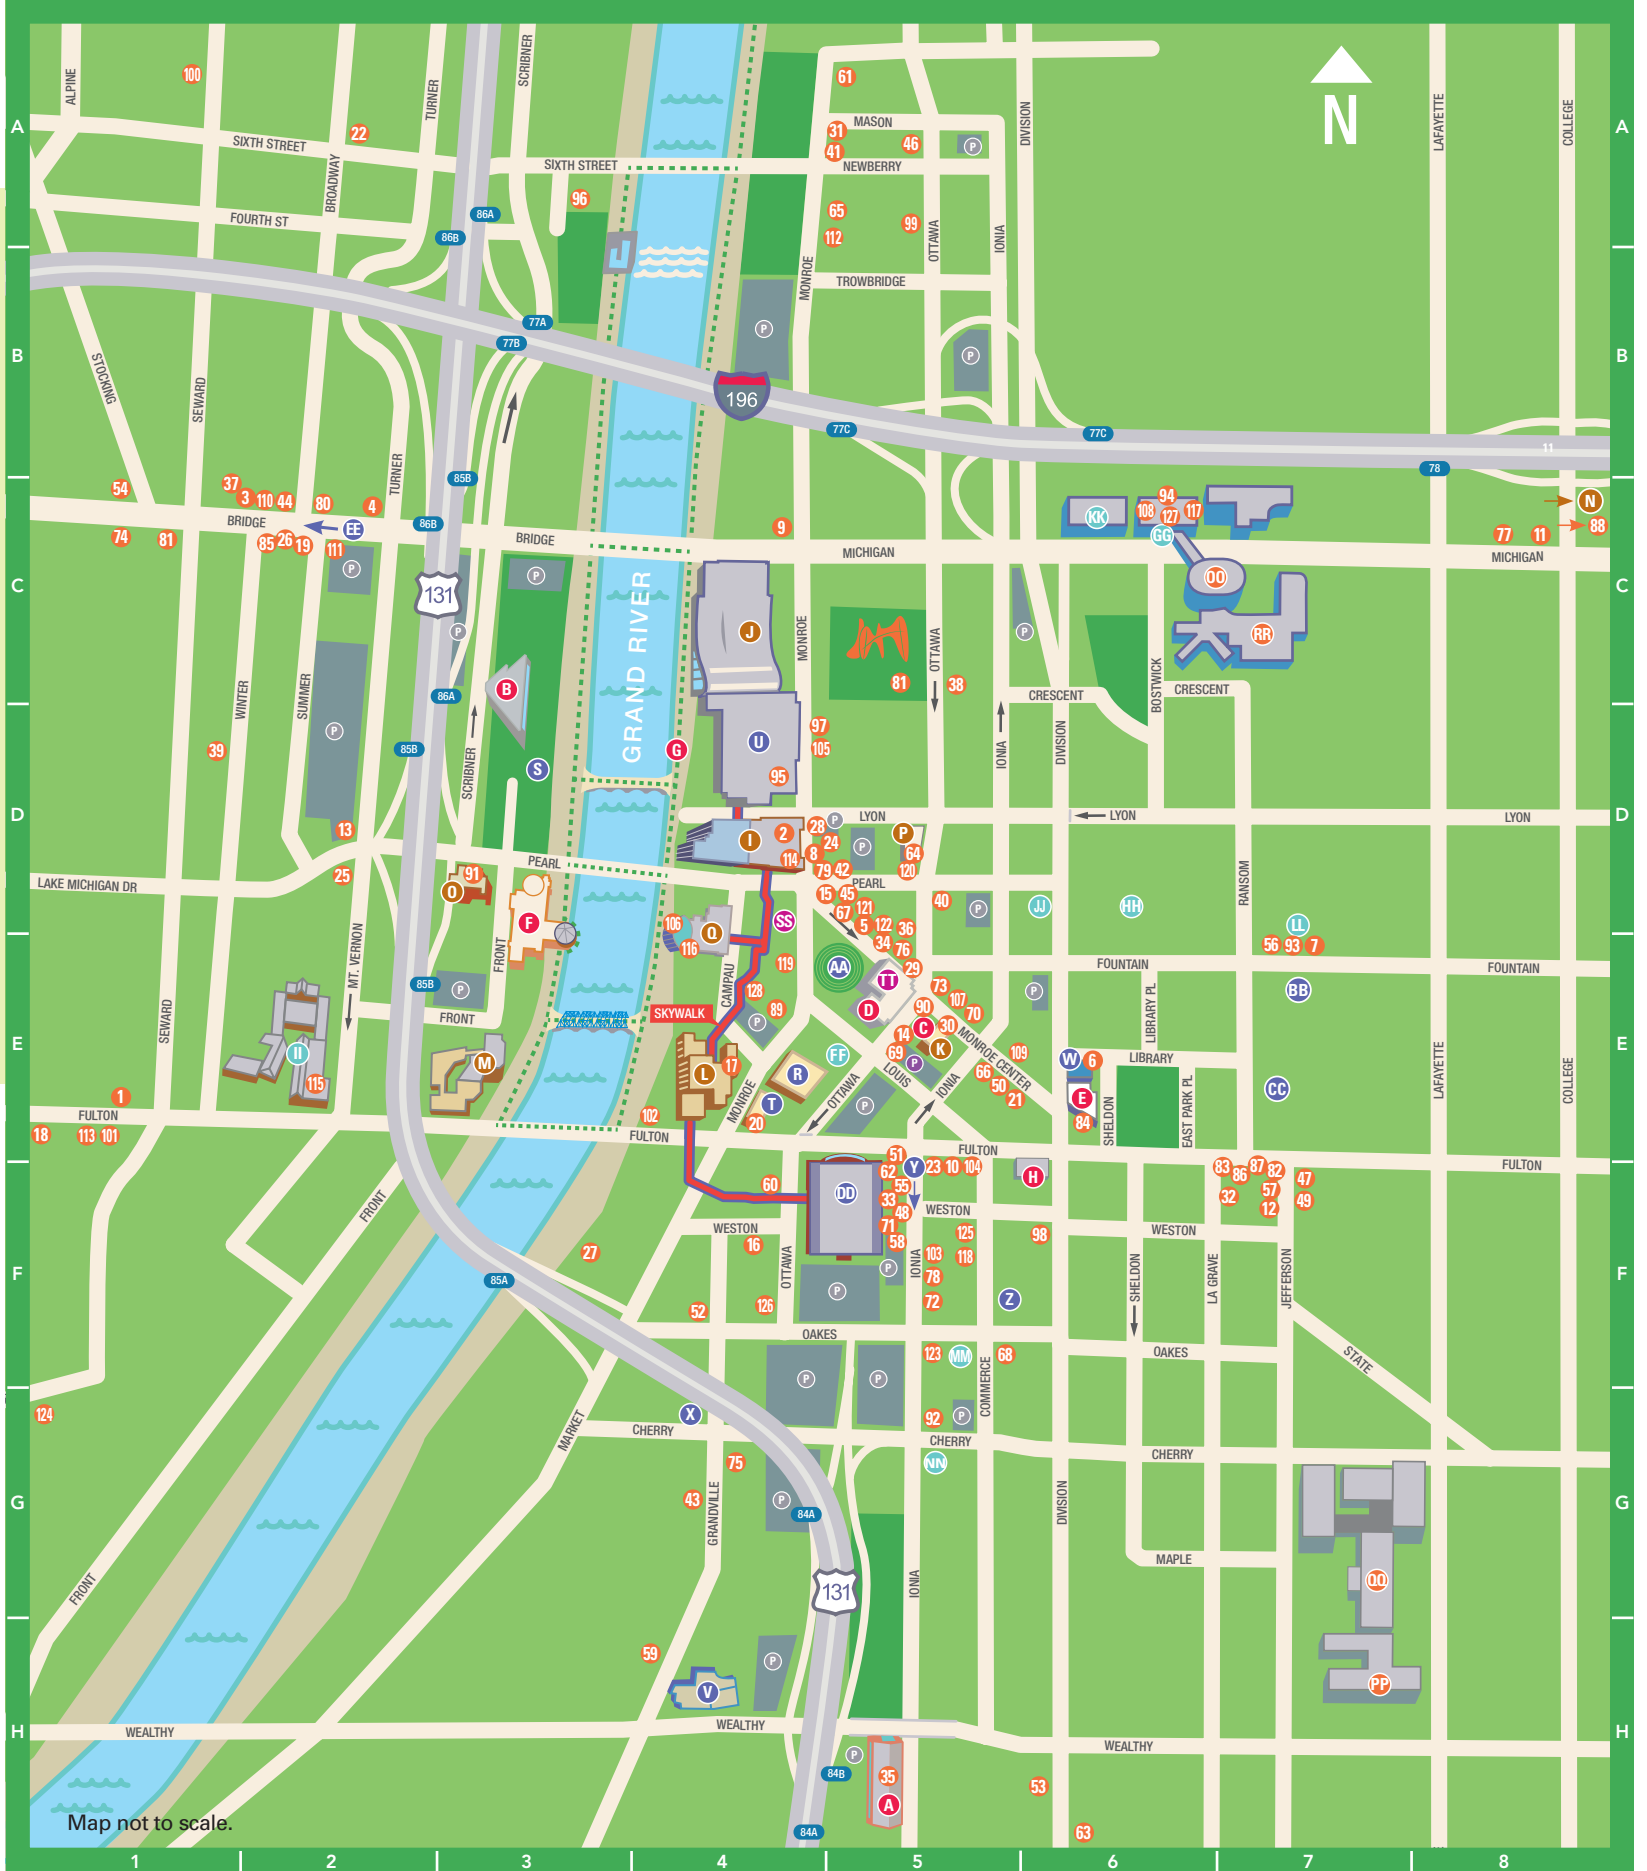

- Bobarino's
- Gilly's
- Judson's Steakhouse
- Brick & Porter E5
- Broadway Bar A2
- Buffalo Wild Wings F5
- Bull's Head Tavern D4
- Burger King D2
- Butcher's Union C2
- Charley's Crab Restaurant F3
- The Chop House D4
- Cinco De Mayo E5
- CitySen Lounge at CityFlats Hotel E5
- City Built Brewing Company A5
- The Cottage Bar & Restaurant F7
- Divani F5
- Dog Pit E5
- Downtown Market H5

- Aperitivo
- Blue Spoon Pasta Studio
- Carvers Grand Rapids' Finest Meats
- Dorothy & Tony's Gourmet Popcorn
- Field & Fire Bakery
- Fish Lads
- Grand Traverse Distillery
- Love's Ice Cream
- Madcap Coffee
- Making Thyme Kitchen
- Malamiah Juice Bar
- Rak Thai
- Relish Green Grocer
- Rocket Pies
- Slows Bar-B-Q
- Social Kitchen & Bar
- Sushi Market
- Sweetie-licious Bake Shoppe
- Tacos El Cuñado
- Electric Hero E5
- El Sombrero C2
- Express Café C5
- Ferris Coffee & Nut Café D1
- Ferris Coffee & Nut Café - Trust Bldg D5

Attractions

- A Downtown Market H5
- B Gerald R. Ford Presidential Museum C3
- C Grand Rapids African-American Museum and Archives E5
- D Grand Rapids Art Museum E5
- E Grand Rapids Children's Museum E6
- F Grand Rapids Public Museum D3
- G Riverwalk D4 - - -
- H Urban Institute for Contemporary Arts F6

Hotels/Meeting Venues

- I Amway Grand Plaza, Curio Collection by Hilton D4
- J DeVos Place Convention Center C4
- K CityFlatsHotel E5
- L Courtyard by Marriott Downtown E4
- M Grand Valley State University Eberhard Center E3
- N Hampton Inn & Suites Grand Rapids Downtown C8
- O Holiday Inn Grand Rapids Downtown D3
- P Homewood Suites by Hilton Grand Rapids Downtown D5
- Q JW Marriott Grand Rapids D4

Entertainment Venues

- R 20 Monroe Live E4
- S Ah-Nab-Awen Park D3
- T The B.O.B. E4
- U DeVos Performance Hall D4
- V Grand Rapids Ballet Company H4
- W Grand Rapids Civic Theater E6
- X The Intersection G4
- Y Ionia Street Nightlife F5
- Z Pyramid Scheme F5
- AA Rosa Parks Circle E5
- BB Spectrum Theatre E7
- CC St. Cecilia Music Center E7
- DD Van Andel Arena F5
- EE West Side Corridor Nightlife C2

Universities

- FF Davenport University E5
- GG Ferris State University College of Pharmacy C6
- HH Grand Rapids Community College D6
- II Grand Valley State University E2
- JJ Kendall College of Art and Design D6
- KK Michigan State University College of Human Medicine C6
- LL Secchia Institute for Culinary Education D7
- MM Thomas M. Cooley Law School F5
- NN Western Michigan University G5

Hospitals

- OO Helen DeVos Children's Hospital C6
- PP Mary Free Bed Rehabilitation Hospital H7
- QQ Mercy Health Saint Mary's Hospital G7
- RR Spectrum Health Hospital C7

Information

- SS Experience Grand Rapids D4
- TT Grand Rapids Welcome Center E5
- P = Off-Street Parking
- P = Parking 1st Hour FREE
- = Climate-Controlled SKYWALK
- = Parks
- - - = Riverwalk

1. Field & Fire Café A5
2. Flanagan's Irish Pub D5
3. Founders Brewing Company G4
4. Fratelli's Pizza C2
5. Freshii D5
6. Garage Bar & Grill A5
7. Gita Pita F7
8. Go Java Coffee F5
9. Good Pizza Co. F7
10. Grand Central Market & Deli E5
11. Grand Rapids Brewing Co. E5
12. Grand Woods Lounge F4
13. Happy Cat Café* H6
14. Harmony Hall C1
15. Hemingway Lounge F5
16. Heritage Restaurant E7
17. Hong Kong Express F7
18. HopCat F5
19. Horseshoe Smokehouse H4
20. IRON Restaurant F4
- J. D. Reardon's Bar & Grill A5
- J. Gardella's Tavern F5
23. Jamaican Daves G6
24. Jam'n Bean Coffee Company D5
25. Jimmy John's A5

1. Jimmy John's E5
2. Kilwin's Chocolates & Ice Cream D5
3. Lantern Coffee Bar & Lounge F5
4. Leo's E5
5. Local Mocha Coffee E5
6. Lucky Luciano's Pizza F5
7. Luna F5
8. Madcap Coffee E5
9. Maggie's Kitchen C1
10. Mayan Buzz Cafe G4
11. Mazzo Cucina D'Italia* E5
12. McDonald's C8
13. Menna's Joint F5
14. Mojo's Dueling Piano Bar and Restaurant D4
15. New Holland Brewing - The Knickerbocker C2
16. One Bourbon C1
17. One Stop Coney Shop F7
18. One Trick Pony Grill & Taproom F7
19. Osteria Rossa E6
20. O'Toole's Public House C2
21. Palace of India F7
22. PaLatte Coffee & Art F7
23. Palio Grand Rapids C8