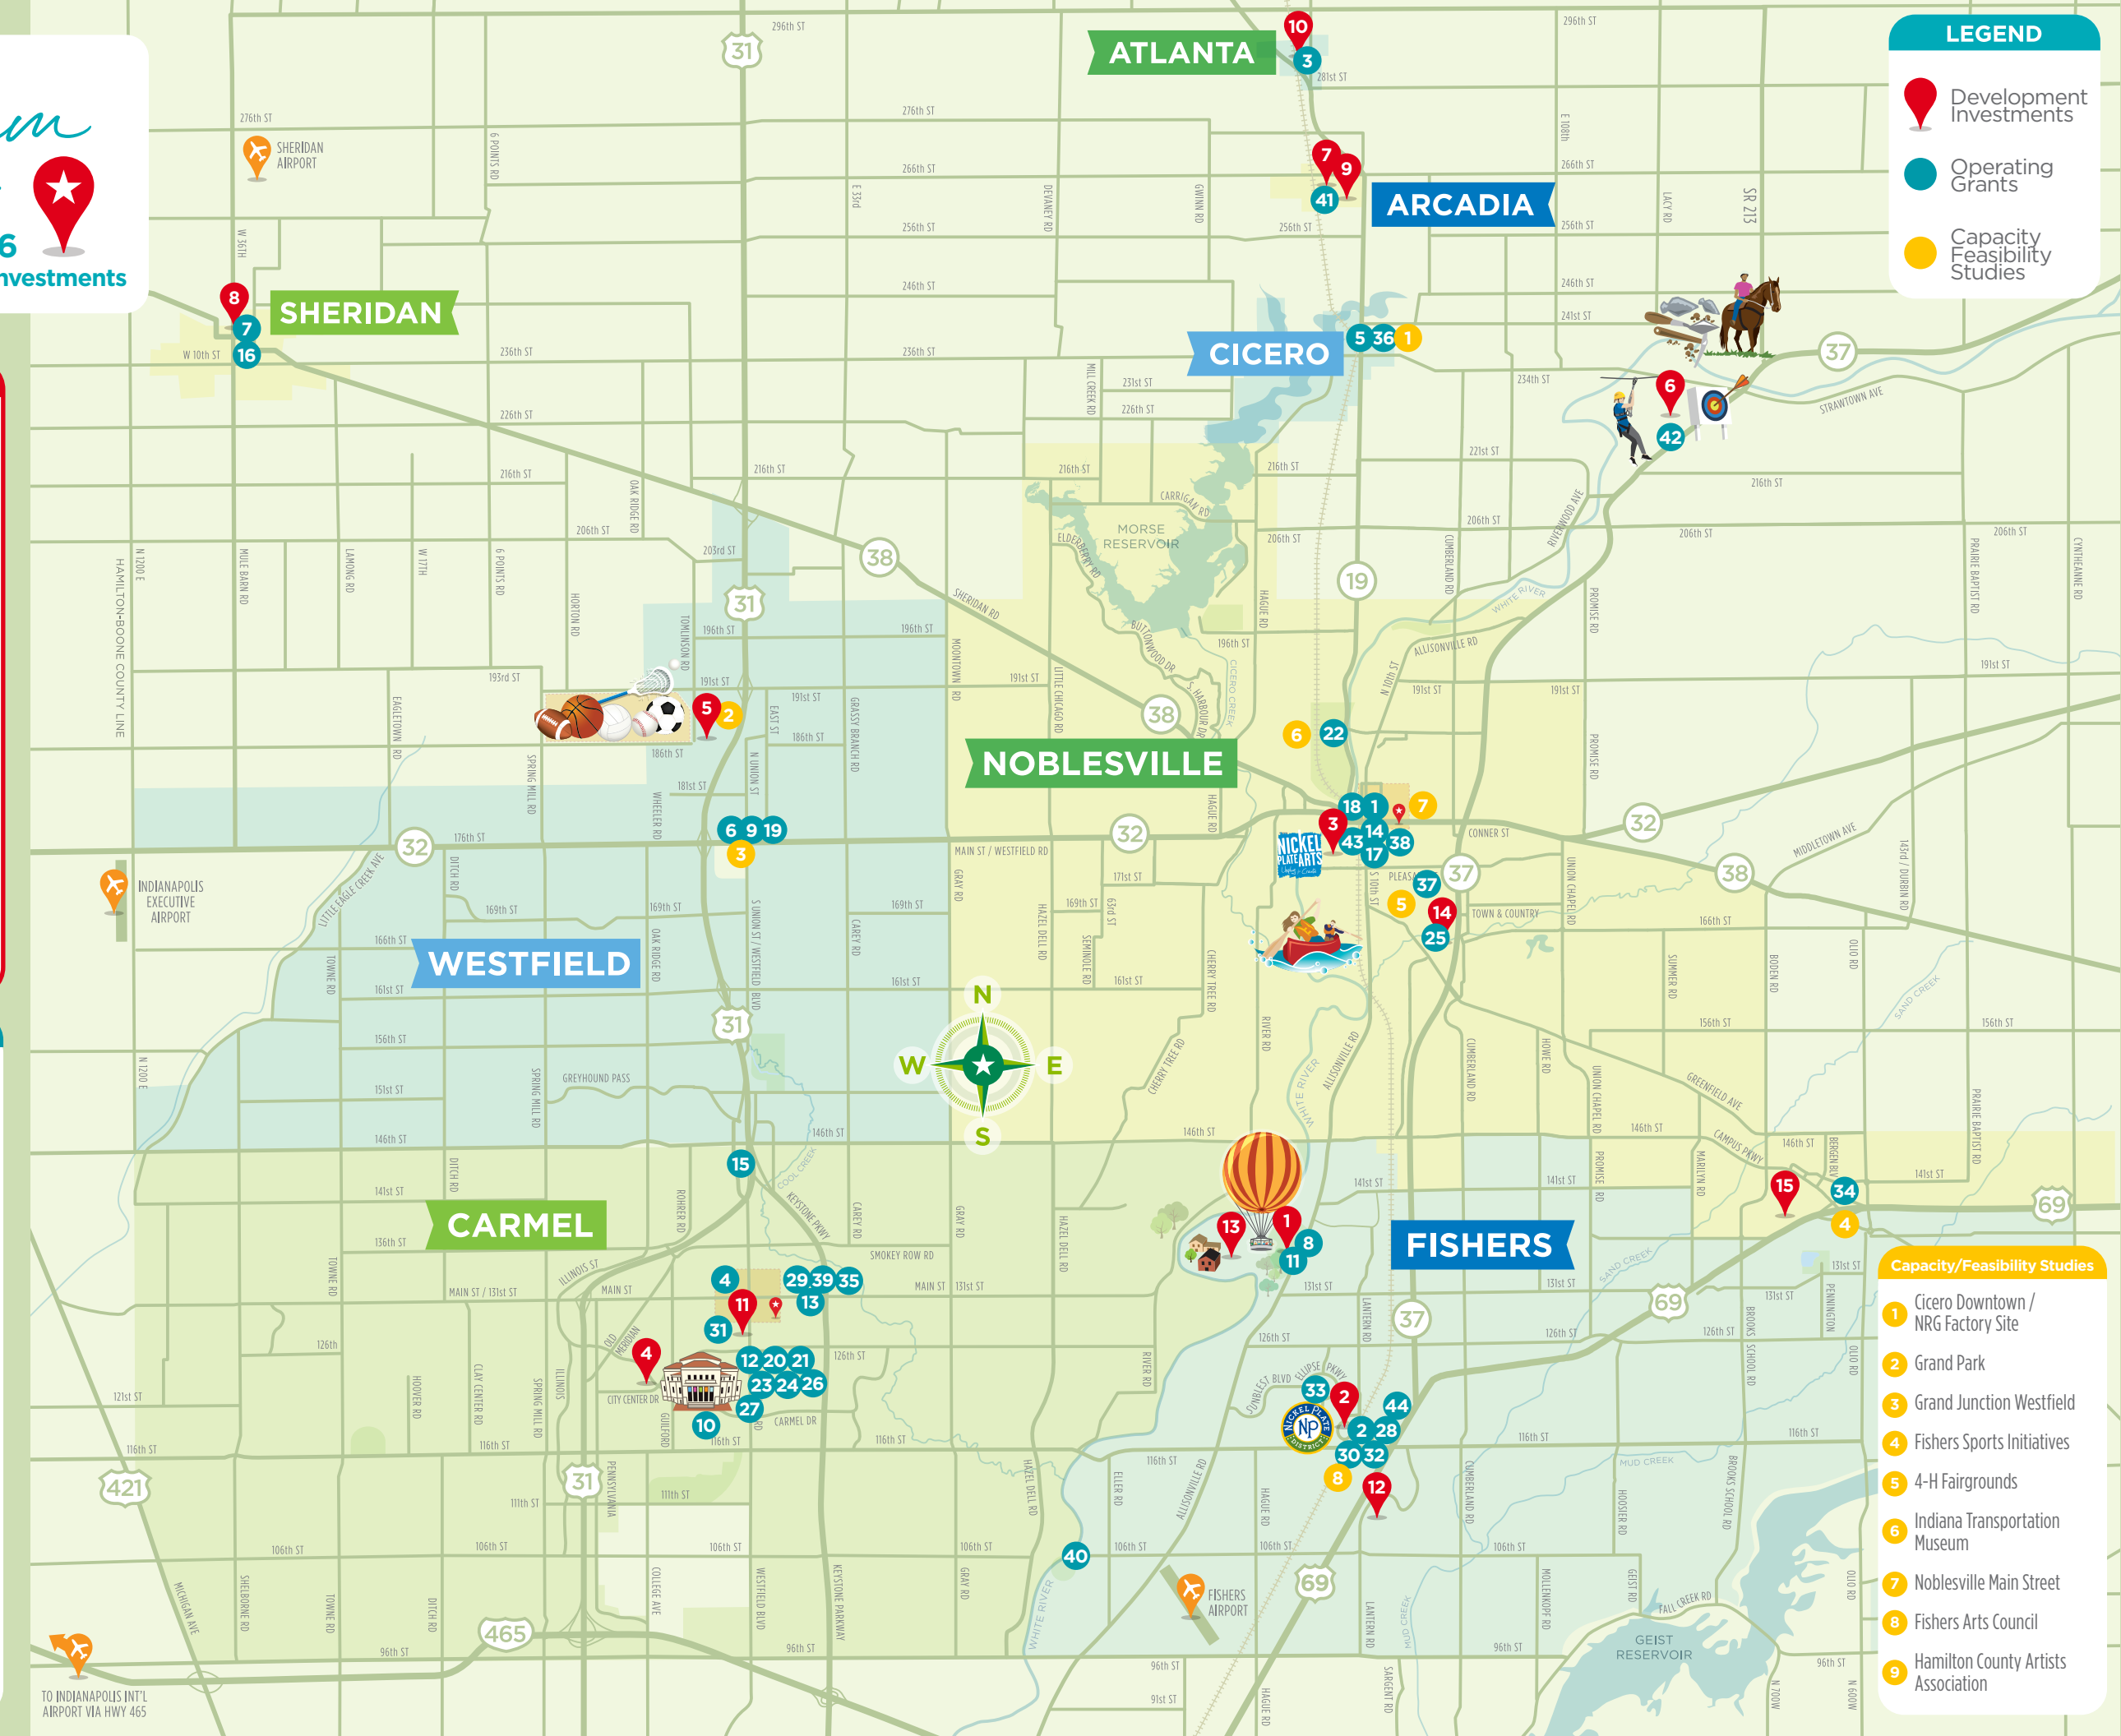

Tourism Gives

2006-2016
\$7 Million in Investments

Development Investments

- 1 Conner Prairie Ballon
- 2 Fishers Amphitheater
- 3 Nickel Plate Arts Campus
- 4 Palladium
- 5 Grand Park
- 6 Strawtown Koteewi Park
- 7 Arcadia Downtown
- 8 Boxley Cabin, Sheridan
- 9 Arcadia Heritage Depot
- 10 Atlanta Mercantile
- 11 Carmel Wayfinding
- 12 Kincaid House
- 13 Conner House
- 14 4-H Fairgrounds
- 15 Billericy Field

Operating Grants

- 1 Noblesville Main Street
- 2 Fishers Parks Department
- 3 Atlanta New Earth Festival
- 4 Carmel Int'l Arts Festival
- 5 Lights Over Morse
- 6 Westfield Rocks the Fourth
- 7 Sheridan Bluegrass Festival
- 8 Conner Prairie Curiosity Faire
- 9 Voices from the Past Westfield Parks
- 10 Actor's Theater of Indiana
- 11 Conner Prairie
- 12 Palladium
- 13 Museum of Miniature Houses
- 14 Shakespeare in the Park
- 15 Carmel Community Players
- 16 Sheridan Historical Society

LEGEND

- Development Investments
- Operating Grants
- Capacity Feasibility Studies

Capacity/Feasibility Studies

- 1 Cicero Downtown / NRG Factory Site
- 2 Grand Park
- 3 Grand Junction Westfield
- 4 Fishers Sports Initiatives
- 5 4-H Fairgrounds
- 6 Indiana Transportation Museum
- 7 Noblesville Main Street
- 8 Fishers Arts Council
- 9 Hamilton County Artists Association

TO INDIANAPOLIS INT'L AIRPORT VIA HWY 465