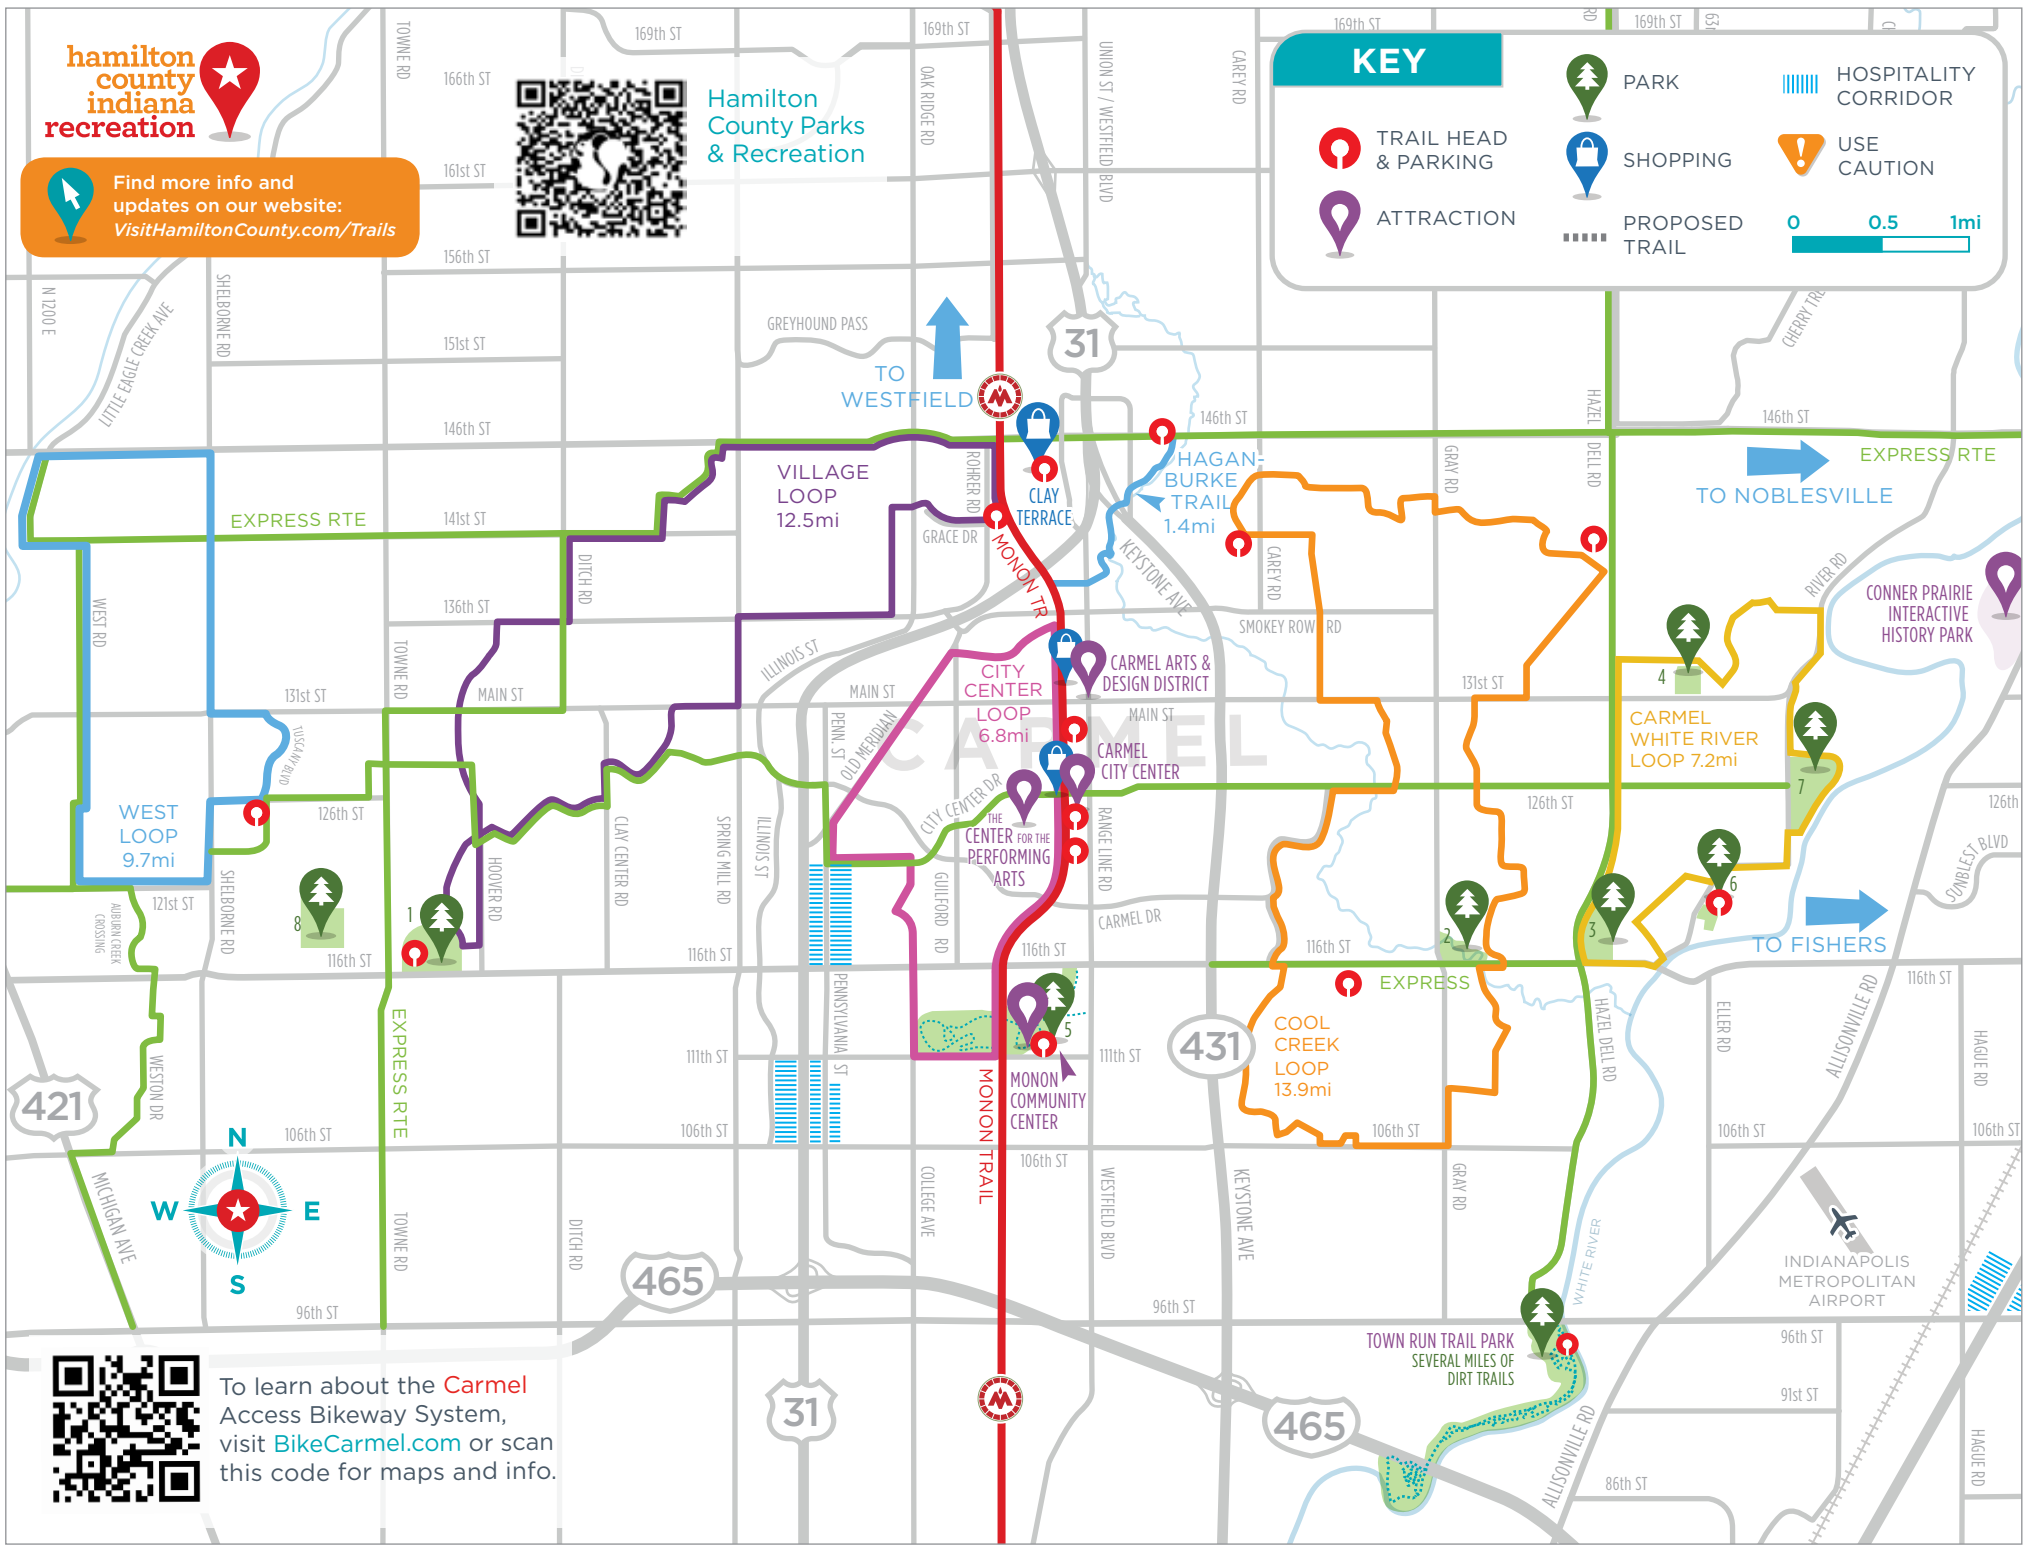

0 0.5 1mi

To learn about the Carmel Access Bikeway System, visit BikeCarmel.com or scan this code for maps and info.

CARMEL TRAILS & LOOPS

See these loops on the reverse side

•City Center Loop - 6.8 miles (family/beginner)

Points of interest: City Center, City Hall, Old Town and Arts & Design District, Central Park, Monon Center, Monon Trail, Hotel Corridor, Meadowlark Park and Old Meridian

•Cool Creek Loop - 13.9 miles (advanced)

•White River Loop - 7.2 miles (family/beginner)

Points of interest: White River Greenway, Prairie Meadow Park, Inlow Park, Hazel Dell Parkway Trail, River Heritage Park, River Road Park and White River Wildflower Area

EXPRESS ROUTES - These routes run north/south and east/west, and direct cyclists and commuters from one side of the county to the other.

MONON TRAIL

Located in Carmel and Westfield this trail will connect you with City Center, the Carmel Arts & Design District and Grand Park.