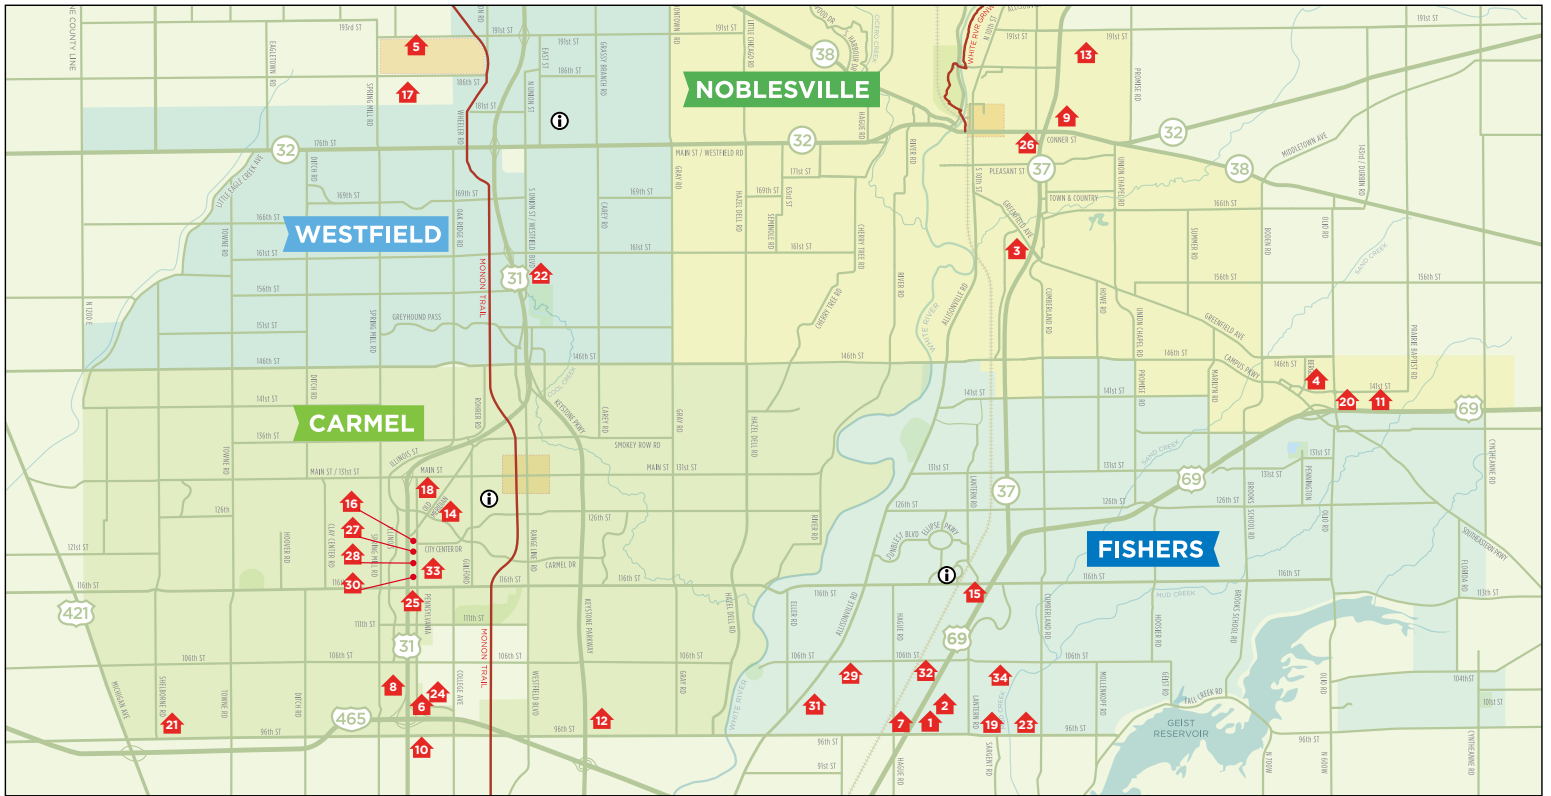

Private Rooms (Arranged by maximum number of people accommodated)

LOCATION	PEOPLE ACCOMMODATED	GATHERING ROOMS	TOTAL SQ. FT.	ONSITE CATERING
BUB'S BURGERS & ICE CREAM 210 W. Main St., Carmel 317.706.2827 BubsBurgersAndIceCream.com	50	1	1,850	No
THE VILLE 101 N. 10th Street, Noblesville 317.774.5301 DineAtTheVille.com	50	2	1,000	Yes
SUN KING TAP ROOM & SMALL BATCH BREWERY 7848 E. 96th St., Fishers 317.436.1926 SunKingBrewing.com	60	1	1,000	Yes
EDDIE MERLOT'S 3645 E. 96th St., Indianapolis 317.846.8303 EddieMerlots.com	70	3	800	Yes
MITCHELL'S FISH MARKET 14311 Clay Terrace Blvd., Carmel 317.848.3474 MitchellsFishMarket.com	75	3	1,000	Yes
MATTEO'S RISTORANTE ITALIANO 40 N. 9th St., Noblesville 317.774.9771 MatteosIndy.com	80	1	1,000	Yes
SULLIVAN'S STEAKHOUSE 3316 E. 86th St., Indianapolis 317.580.1280 SullivansSteakhouse.com	100+	5	7,000	Yes
SEASONS 52 8650 Keystone Crossing, Indianapolis 317.846.5252 Seasons52.com	110	2	950	Yes
HAMILTON 16 IMAX 13825 Norell Rd., Noblesville 317.773.3324 GoodrichQualityTheaters.com/groups	120	3	1,000	Yes
RUTH'S CHRIS STEAK HOUSE 2727 E. 86th St., Indianapolis 317.844.1155 RuthsChrisIndyNorth.com	200	5	18,963	Yes
BUCA DI BEPPO 6045 E. 86th St., Indianapolis 317.842.8666 BucaDiBeppo.com	250	8	5,000	No

HOTELS

1	AmericInn Hotel & Suites	\$
2	Baymont Inn & Suites Fishers	\$\$
3	Baymont Inn & Suites Noblesville	\$\$
4	Cambria Suites Noblesville	\$\$
5	Cambria Suites Westfield - Opening soon!	
6*	Comfort Inn Carmel	\$\$
7	Comfort Suites Fishers	\$\$
8	Courtyard by Marriott Carmel	\$\$\$
9	Courtyard by Marriott Noblesville	\$\$\$
10	Drury Plaza Hotel Carmel	\$\$\$
11	Embassy Suites by Indianapolis Noblesville - Coming 2018	
12	Extended Stay America	\$