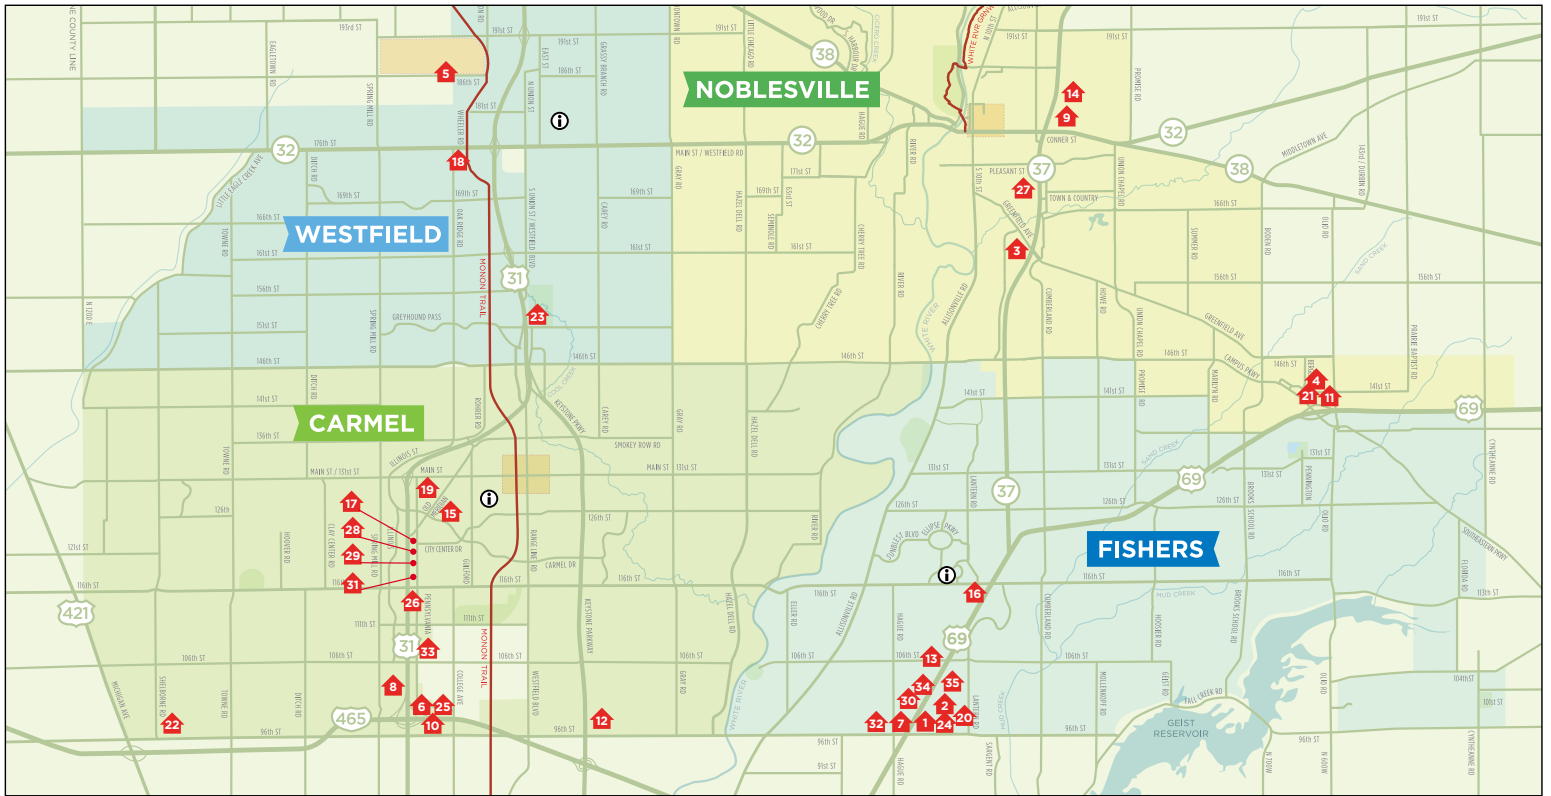

Urban Vines, Westfield

Nickle Plate Arts Campus, Noblesville

Conner Prairie, Fishers

HOTELS

1	AmericInn Hotel & Suites	\$
2	Baymont Inn & Suites Fishers	\$\$
3	Baymont Inn & Suites Noblesville	\$\$
4	Cambria Suites Noblesville	\$\$
5	Cambria Suites Westfield	\$\$
6	Comfort Inn Carmel	\$\$
7	Comfort Suites Fishers	\$\$
8	Courtyard by Marriott Carmel	\$\$\$
9	Courtyard by Marriott Noblesville	\$\$\$
10	Drury Plaza Hotel Carmel	\$\$\$
11	Embassy Suites by Hilton Noblesville Indianapolis Conference Center	\$\$\$
12	Extended Stay America	\$

13	Fairfield Inn & Suites Fishers	\$\$\$
14	Fairfield Inn & Suites Noblesville	\$\$\$
15	Fairfield Inn Carmel	\$\$\$
16	Hampton Inn & Suites Fishers	\$\$
17	Hampton Inn Carmel	\$\$
18	Hampton Inn Westfield	\$\$
19	Hilton Garden Inn Indianapolis Carmel	\$\$
20	Hilton Garden Inn Fishers	\$\$
21	Holiday Inn Express Noblesville	\$\$
22	Holiday Inn Express & Suites Carmel	\$\$
23	Holiday Inn Express & Suites Westfield	\$\$
24	Holiday Inn Express Fishers	\$\$

25	Holiday Inn Carmel	\$\$
26	Homewood Suites by Hilton Carmel	\$\$
27	Quality Inn Noblesville	\$
28	Renaissance Indianapolis North Hotel	\$\$\$\$
29	Residence Inn by Marriott Carmel	\$\$\$
30	Residence Inn by Marriott Fishers	\$\$
31	Springhill Suites by Marriott Carmel	\$\$
32	Springhill Suites by Marriott Fishers	\$\$\$
33	Staybridge Suites Carmel	\$\$\$
34	Staybridge Suites Fishers	\$\$\$
35	Studio 6	\$