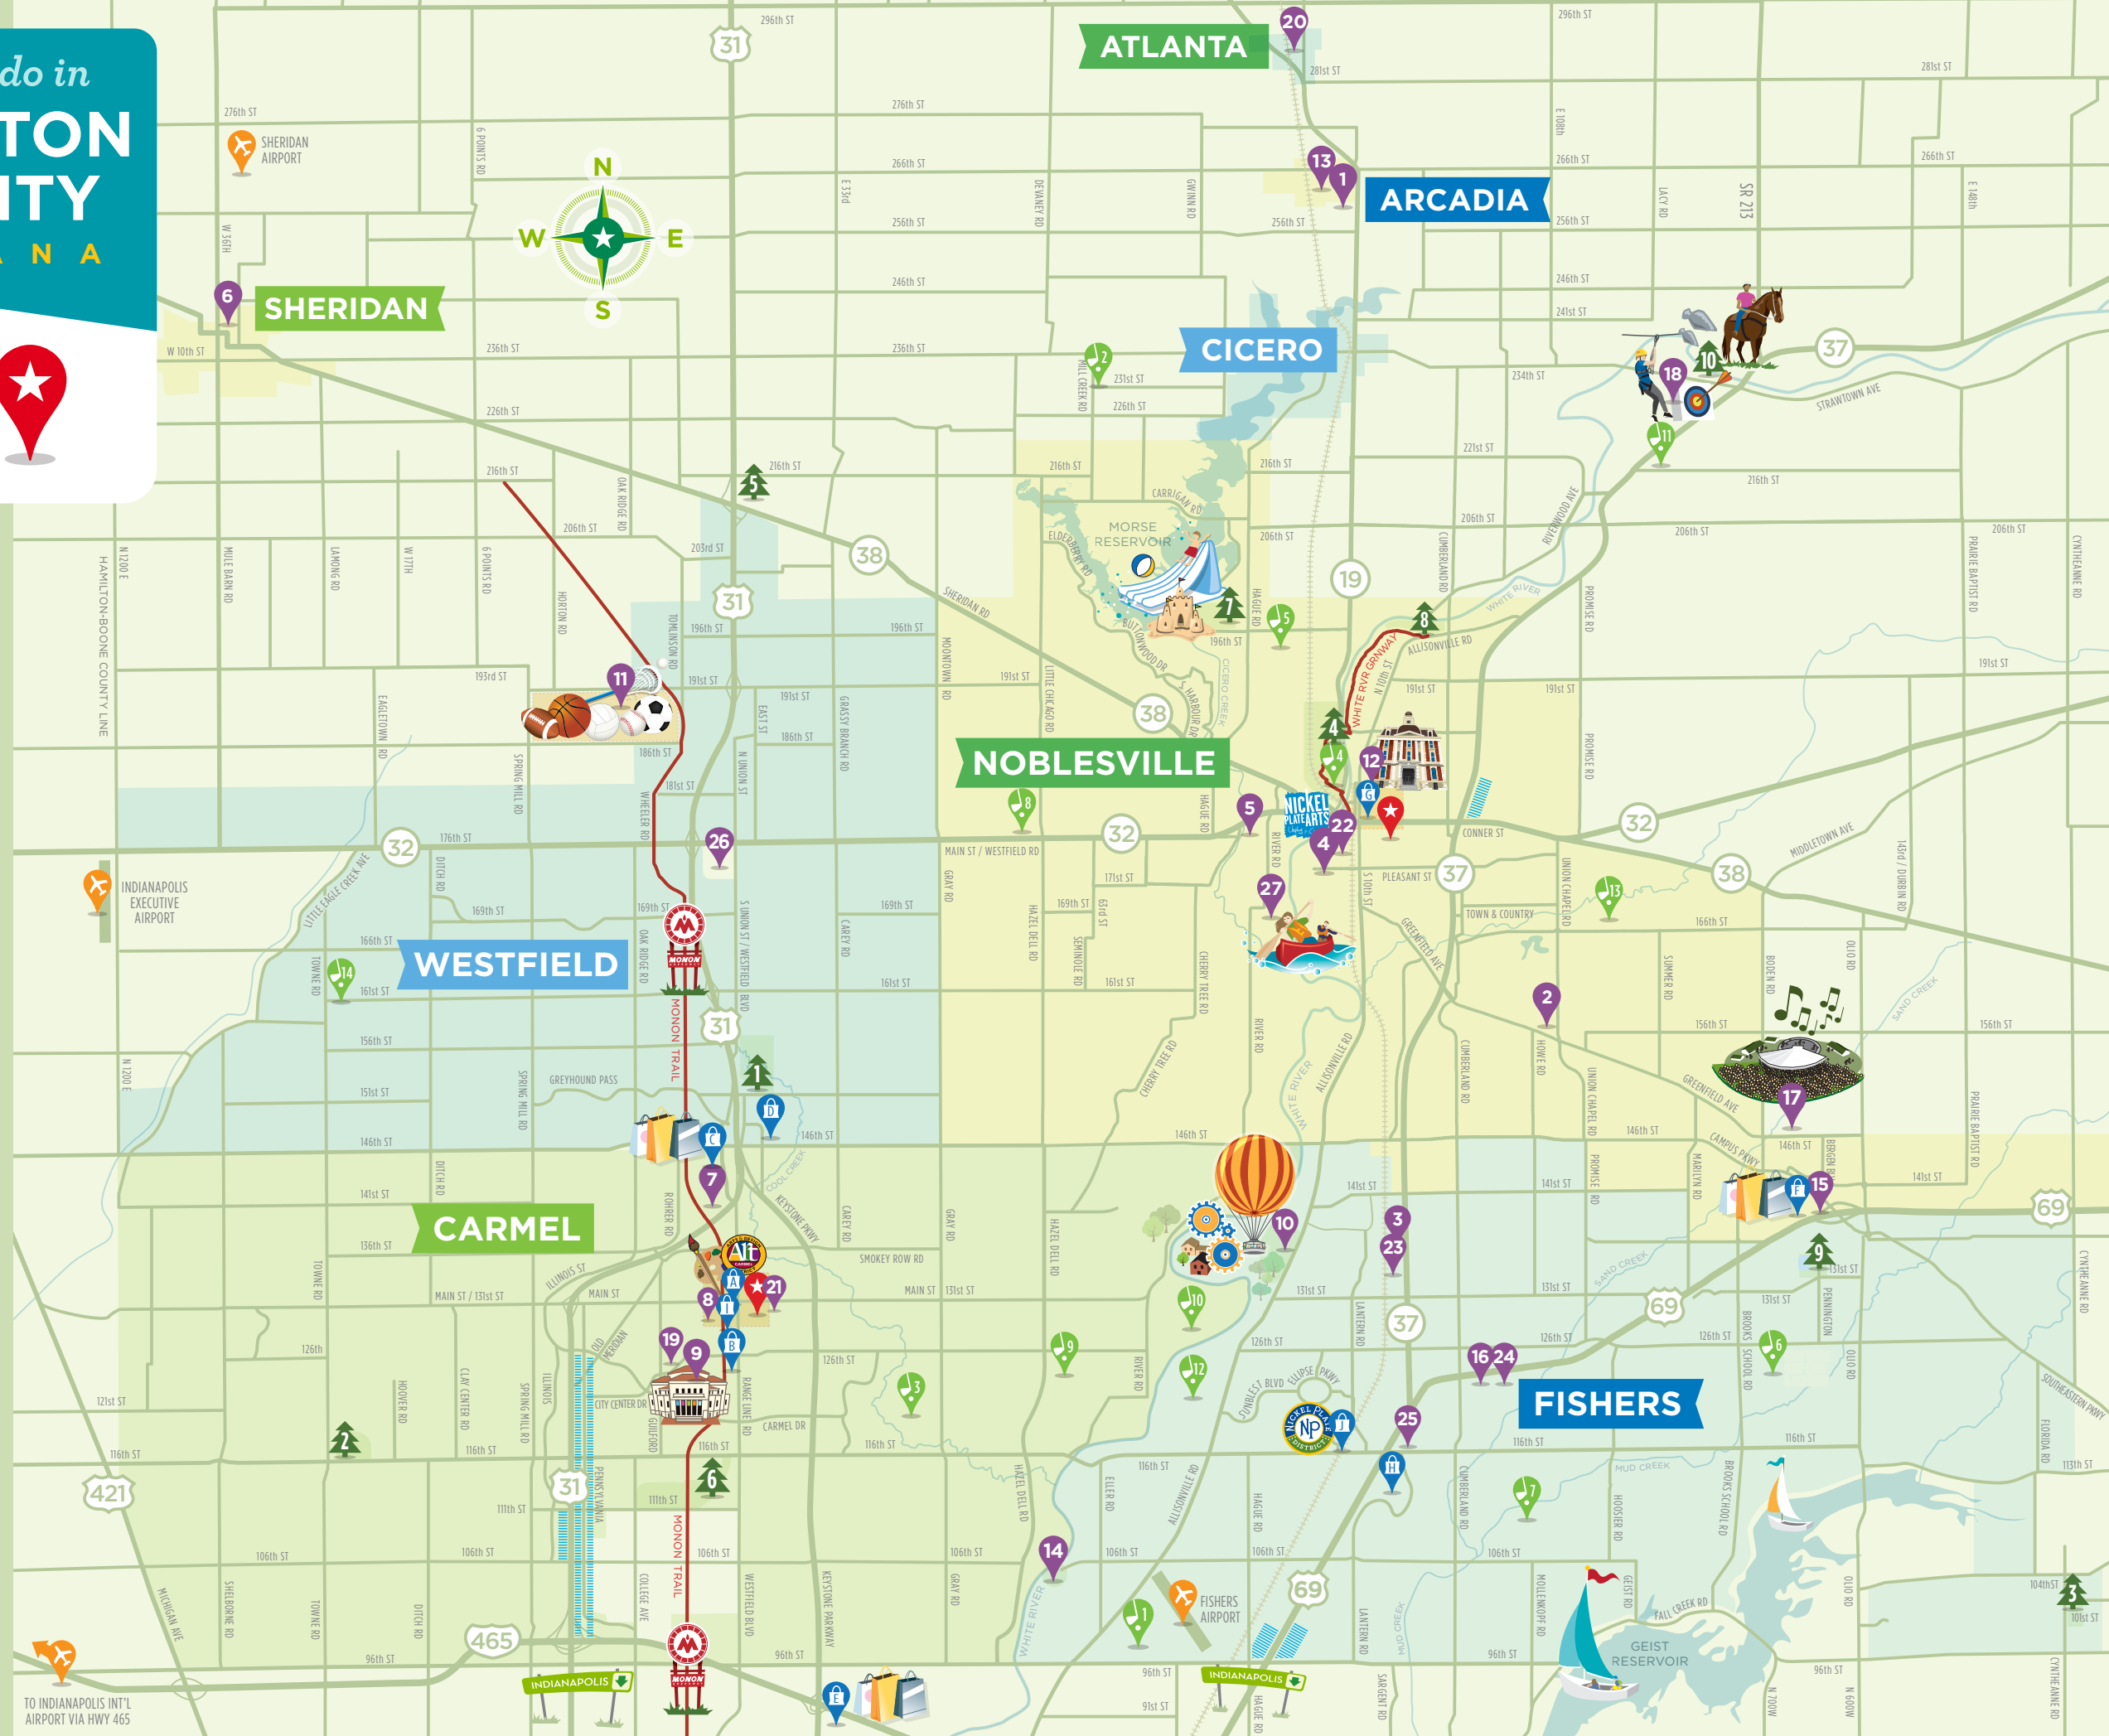

Things to do in HAMILTON COUNTY INDIANA

LEGEND

- ATTRACTION
- SHOPPING/
RESTAURANTS
- PARK
- GOLF COURSE
- VISITORS CENTER
- GREENWAY/
TRAIL
- HOSPITALITY CORRIDOR

GOLF COURSES

- 1 Balmoral Golf Club
- 2 Bear Slide Golf Club*
- 3 Brookshire Golf Club
- 4 Forest Park Golf Course
- 5 Fox Prairie Golf Course
- 6 Gray Eagle Golf Club & Academy
- 7 Ironwood Golf Club
- 8 Pebble Brook Golf Club
- 9 Plum Creek Golf Club*
- 10 Prairie View Golf Club*
- 11 Purgatory Golf Club*
- 12 River Glen Country Club*
- 13 Stony Creek Golf Club
- 14 Wood Wind Golf Club*

* Stay & Play Courses

KEY

- 1 Arcadia Arts & Heritage Depot
 - 2 The Belfry Theatre
 - 3 Ben & Ari's Miniature Golf
 - 4 Birdie Gallery
 - 5 Bowl 32
 - 6 Boxley Cabin
 - 7 Carmel Community Players
 - 8 Carmel Monon Depot Museum
 - 9 Center for the Performing Arts
 - 10 Conner Prairie
 - 11 Grand Park Sports Campus
 - 12 Hamilton County Courthouse & Museum of History
 - 13 Hedgehog Music Showcase
 - 14 The Historic Ambassador House & Heritage Gardens
 - 15 IMAX
 - 16 K1 Speed
 - 17 Klipsch Music Center
 - 18 Koteewi - Aerial Adventure Treetop Trails & Sport & Target Archery Center
 - 19 Laser Flash
 - 20 Mr. Muffin's Trains
 - 21 Museum of Miniature Houses & Other Collections
 - 22 Nickel Plate Arts
 - 23 Pinheads Bowling
 - 24 Sky Zone
 - 25 Topgolf (Coming in 2017)
 - 26 Westfield-Washington Historical Society
 - 27 White River Canoe Company
-
- Carmel Arts & Design District
 - Carmel City Center
 - Clay Terrace
 - Cool Creek Commons & Village Park Plaza
 - The Fashion Mall
 - Hamilton Town Center, and Cabela's
 - Historic Noblesville Square
 - IKEA (Coming in 2017)
 - Indiana Design Center
 - Nickel Plate District
-
- Cool Creek Park & Nature Center
 - Coxhall Gardens
 - Flat Fork Creek Park
 - Forest Park & Aquatic Center
 - MacGregor Park
 - Monon Community Center & The Waterpark at Central Park
 - Morse Park & Beach
 - Potter's Bridge Park
 - Saxony Lake & Beach
 - Strawtown Koteewi Park