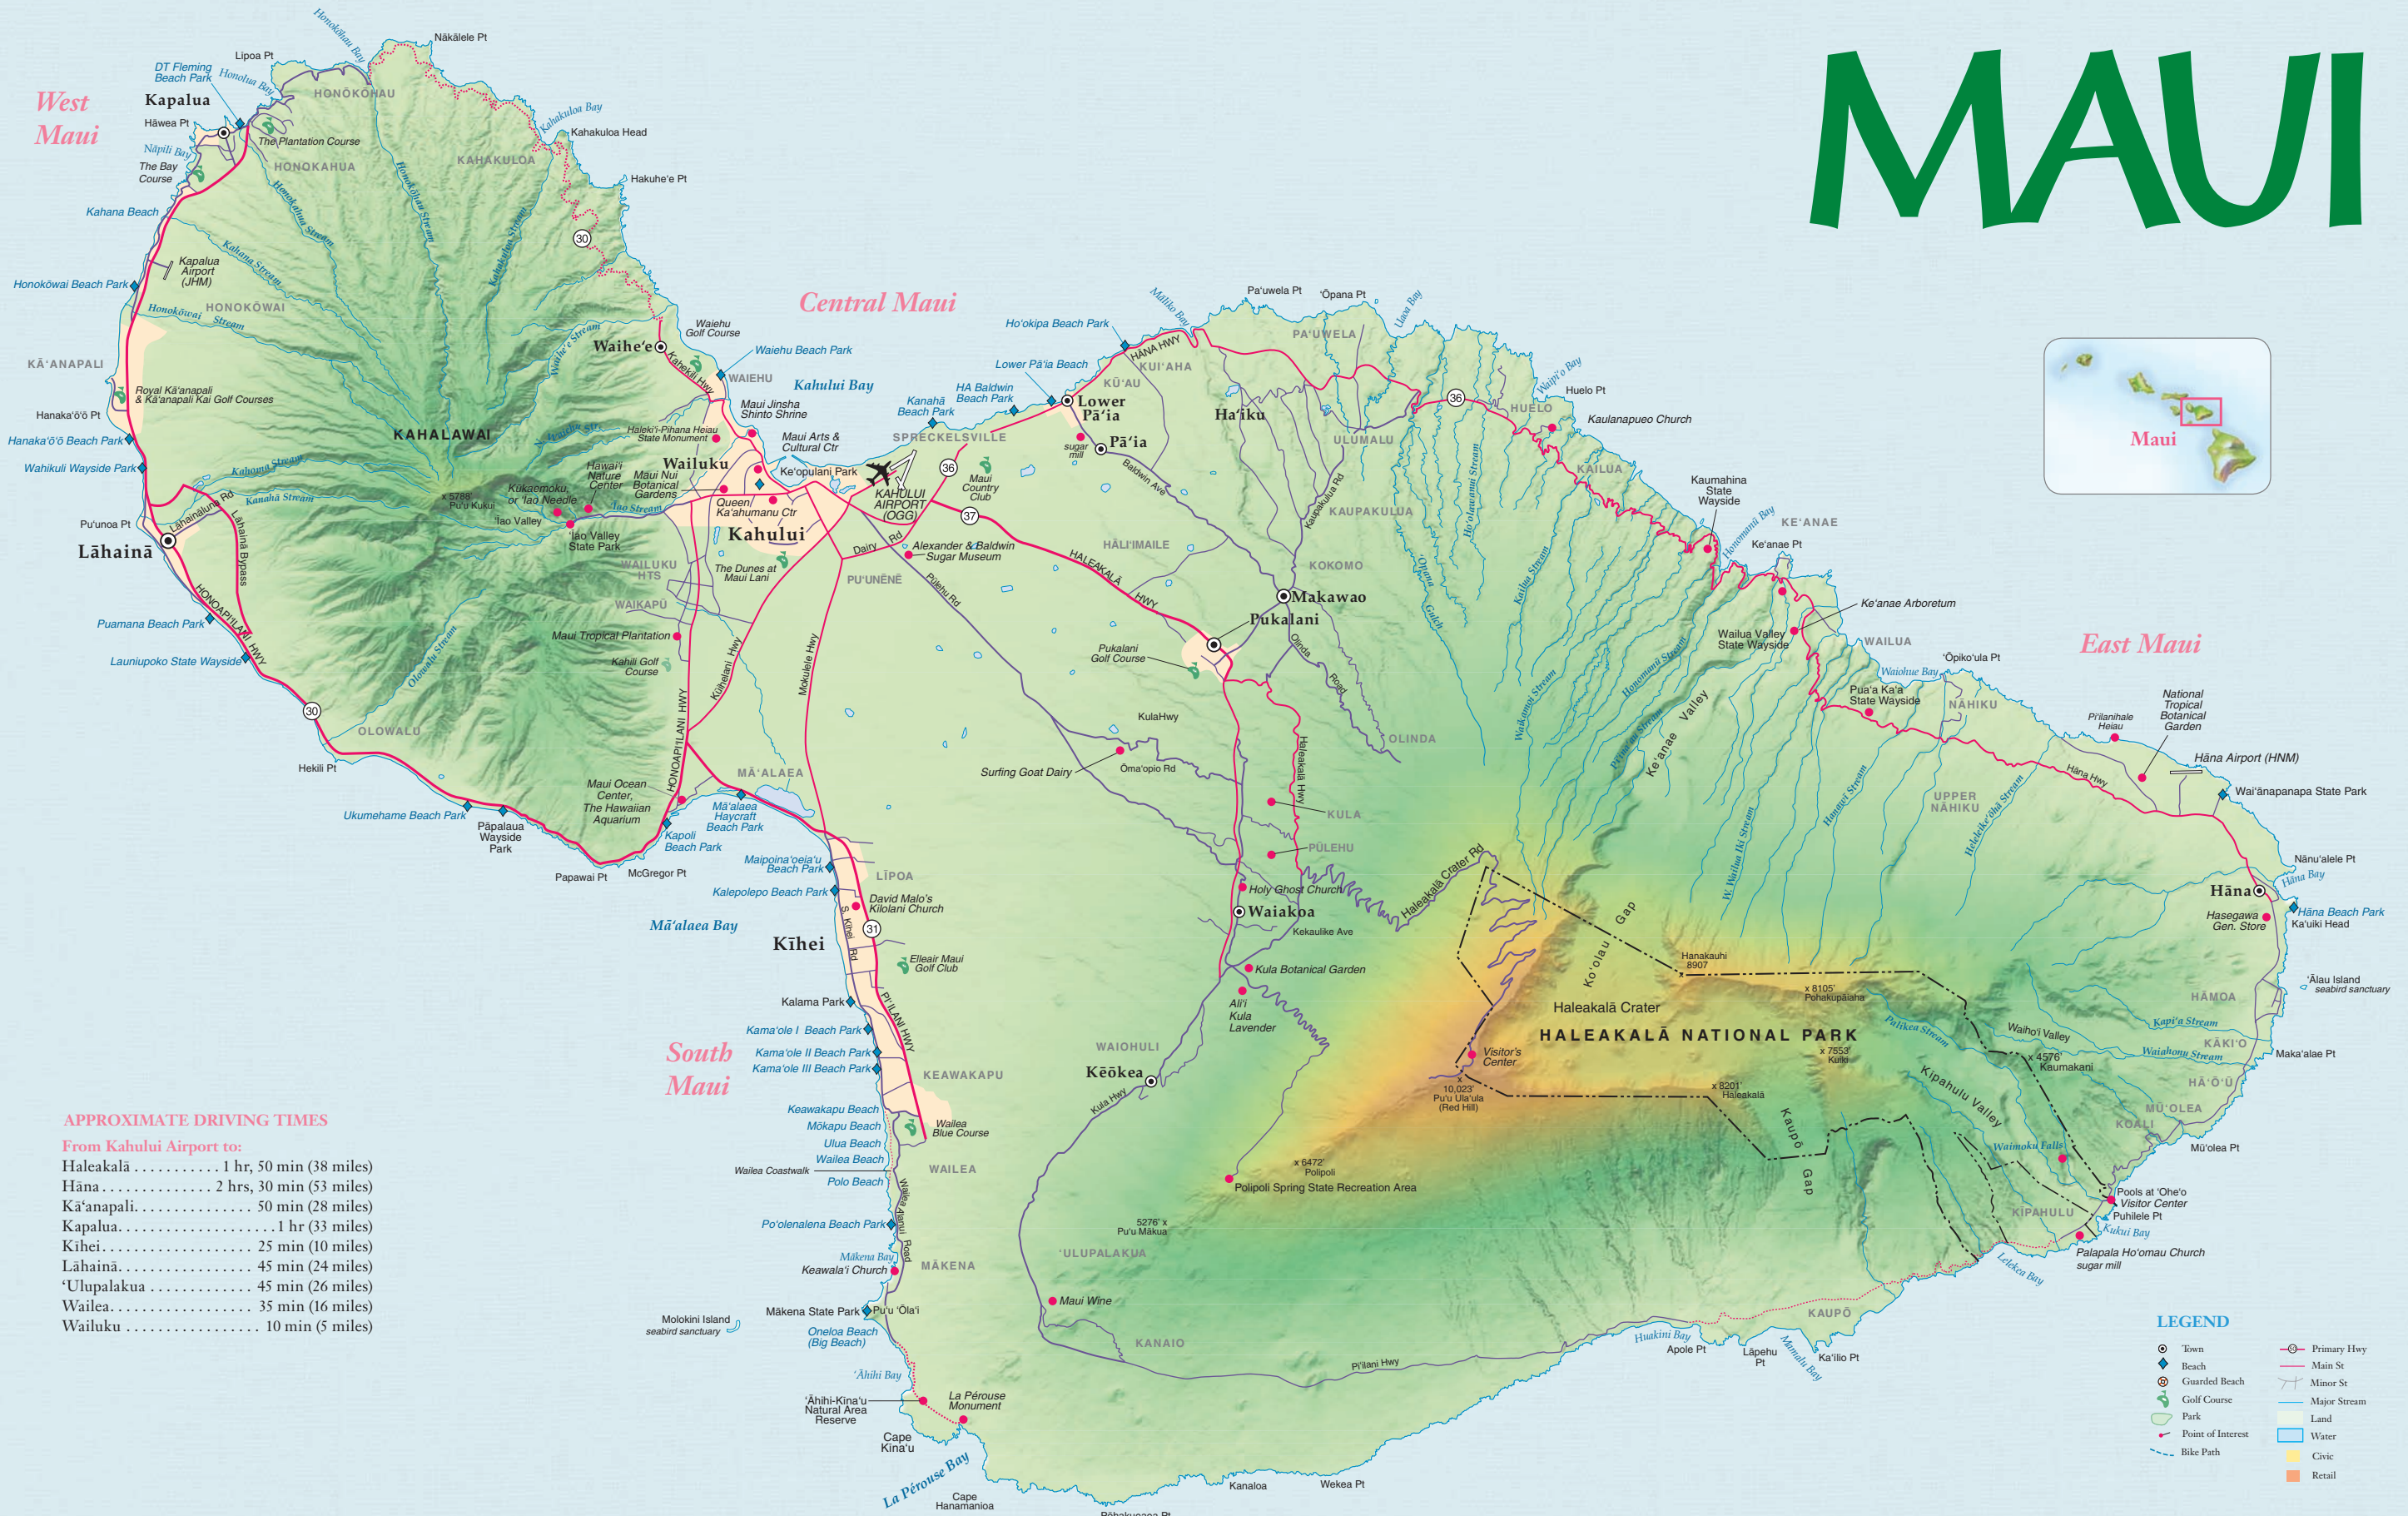

MAUI

APPROXIMATE DRIVING TIMES

From Kahului Airport to:

Haleakalā	1 hr, 50 min (38 miles)
Hāna	2 hrs, 30 min (53 miles)
Kā'anapali	50 min (28 miles)
Kapalua	1 hr (33 miles)
Kihei	25 min (10 miles)
Lāhainā	45 min (24 miles)
ʻUlupalakua	45 min (26 miles)
Wailea	35 min (16 miles)
Wailuku	10 min (5 miles)

LEGEND

- Town
- Beach
- Guarded Beach
- Golf Course
- Park
- Point of Interest
- Bike Path
- Primary Hwy
- Main St
- Minor St
- Major Stream
- Land
- Water
- Civic
- Retail