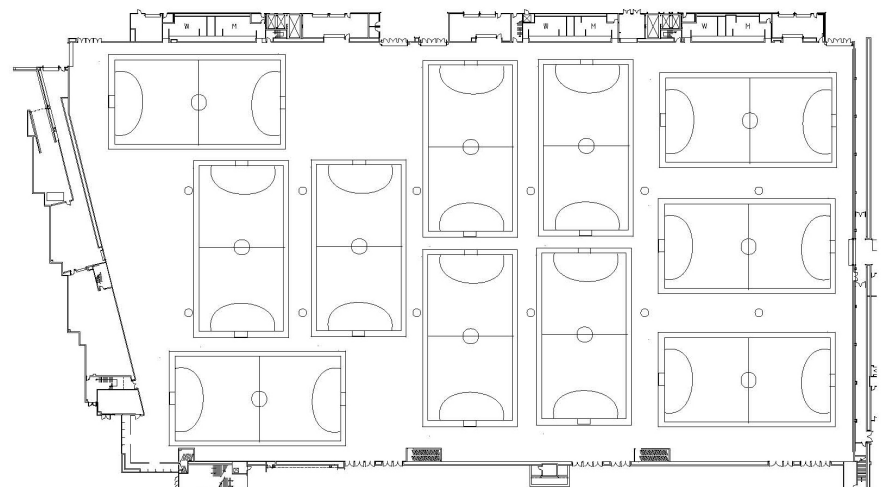

Hawai'i Convention Center Sporting Event Fact Sheet

Space	Kamehameha Exhibit Halls I, II, III
Exhibit Hall Specifications	204,249 Square Feet or 18,975 Square Meters
Exhibit Hall Ceiling Height	30 feet or 9.144 meters
Exhibit Hall Court Capacity	Volleyball - 28 Courts* Basketball - 18 Courts* Futsal - 11 Courts <i>*Includes one (1) laminate court (can be used for volleyball and basketball and 1 wooden basketball court that is NBA and NCAA regulated)</i> Floor plans available upon request
Seating	Size and capacities determined by court requirements Elevated seating available, rental fees apply
Concessions	Available, minimums apply
Water Bottle Filling Stations	5 Bottle Filling Stations available throughout the building
Parking	690 Stalls available on-site \$10.00 per entry (subject to change without notice)
Other types of sports that can be accommodated	Volleyball, Basketball, Wrestling, Indoor Soccer and Table tennis, Futsal, Badminton, Group Fitness, Gymnastics, Martial Arts, Dance and Cheer.

Hawai'i Convention Center Sporting Events

Our 204,249 Sq. Ft. combined* Exhibition Hall can accommodate various sporting courts as shown below:

28 Volleyball & 28 Badminton Courts

ExHall 1 = 10 courts

ExHall 2 = 9 courts

ExHall 3 = 9 courts

28 Volleyball

19 Basketball Courts

ExHall 1 = 7 courts

ExHall 2 = 6 courts

ExHall 3 = 6 courts

19 Basketball Courts

FUTSAL
11 Courts

11 Futsal Courts (Indoor Soccer)

ExHall 1 = 4 courts

ExHall 2 = 4 courts

ExHall 3 = 3 courts

*Exhall 1: 88,752 sq. ft., Exhall 2: 59,260 sq. ft., Exhall 3: 56,017 sq. ft.