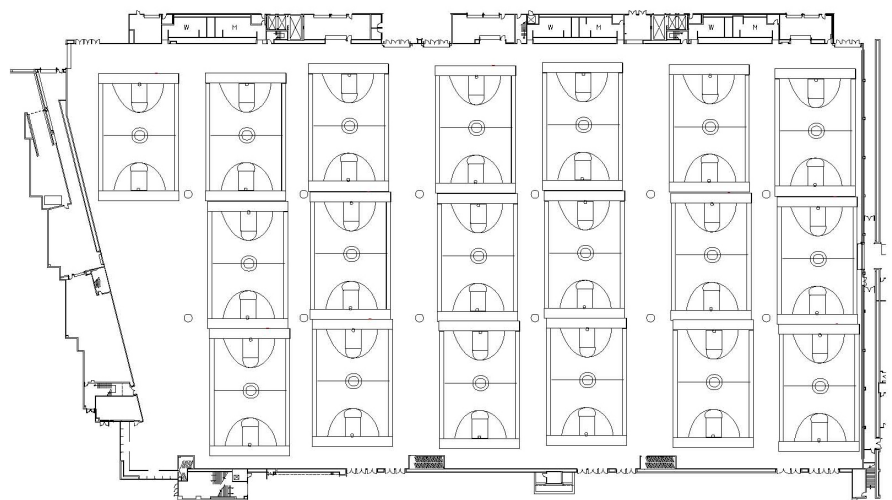

Hawai'i Convention Center Sporting Event Fact Sheet

Space	Kamehameha Exhibit Halls I, II, III
Exhibit Hall Specifications	204,249 Square Feet or 18,975 Square Meters
Exhibit Hall Ceiling Height	30 feet or 9.144 meters
Exhibit Hall Court Capacity	Volleyball - 28 Courts* Basketball - 18 Courts* Futsal - 11 Courts <i>*Includes one (1) laminate court (can be used for volleyball and basketball and 1 wooden basketball court that is NBA and NCAA regulated)</i> Floor plans available upon request
Seating	Size and capacities determined by court requirements Elevated seating available, rental fees apply
Concessions	Available, minimums apply
Water Bottle Filling Stations	5 Bottle Filling Stations available throughout the building
Parking	690 Stalls available on-site \$10.00 per entry (subject to change without notice)
Other types of sports that can be accommodated	Volleyball, Basketball, Wrestling, Indoor Soccer and Table tennis, Futsal, Badminton, Group Fitness, Gymnastics, Martial Arts, Dance and Cheer.

ExHall 3 = 9 courts

28 Volleyball

19 Basketball Courts

ExHall 1 = 7 courts

ExHall 2 = 6 courts

ExHall 3 = 6 courts

19 Basketball Courts

FUTSAL
11 Courts

11 Futsal Courts (Indoor Soccer)

ExHall 1 = 4 courts

ExHall 2 = 4 courts

ExHall 3 = 3 courts

*Exhall 1: 88,752 sq. ft., Exhall 2: 59,260 sq. ft., Exhall 3: 56,017 sq. ft.