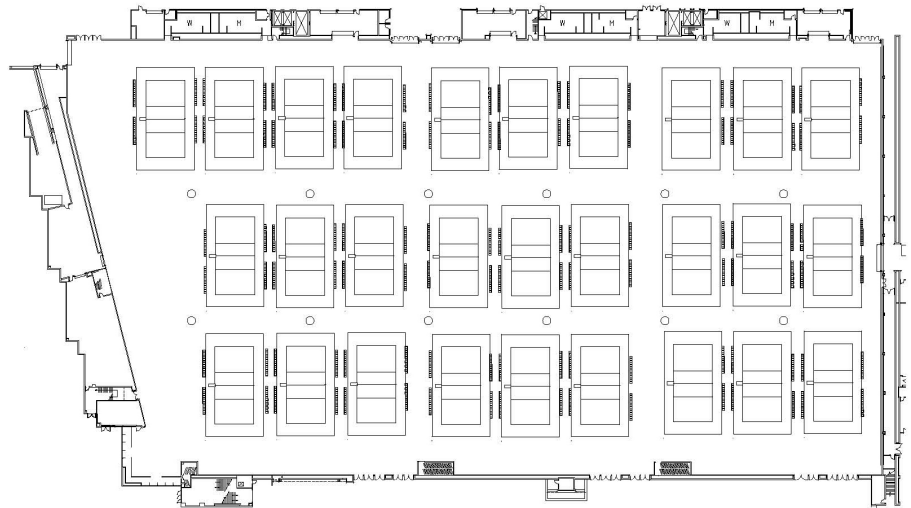

Hawai'i Convention Center Sporting Event Fact Sheet

Space	Kamehameha Exhibit Halls I, II, III
Exhibit Hall Specifications	204,249 Square Feet or 18,975 Square Meters
Exhibit Hall Ceiling Height	30 feet or 9.144 meters
Exhibit Hall Court Capacity	Volleyball - 28 Courts* Basketball - 18 Courts* Futsal - 11 Courts <i>*Includes one (1) laminate court (can be used for volleyball and basketball and 1 wooden basketball court that is NBA and NCAA regulated)</i> Floor plans available upon request
Seating	Size and capacities determined by court requirements Elevated seating available, rental fees apply
Concessions	Available, minimums apply
Water Bottle Filling Stations	5 Bottle Filling Stations available throughout the building
Parking	690 Stalls available on-site \$10.00 per entry (subject to change without notice)
Other types of sports that can be accommodated	Volleyball, Basketball, Wrestling, Indoor Soccer and Table tennis, Futsal, Badminton, Group Fitness, Gymnastics, Martial Arts, Dance and Cheer.

Hawai'i Convention Center Sporting Events

Our 204,249 Sq. Ft. combined* Exhibition Hall can accommodate various sporting courts as shown below:

28 Volleyball & 28 Badminton Courts

ExHall 1 = 10 courts

ExHall 2 = 9 courts

ExHall 3 = 9 courts

28 Volleyball

19 Basketball Courts

ExHall 1 = 7 courts

ExHall 2 = 6 courts

ExHall 3 = 6 courts

19 Basketball Courts

FUTSAL
11 Courts

11 Futsal Courts (Indoor Soccer)

ExHall 1 = 4 courts

ExHall 2 = 4 courts

ExHall 3 = 3 courts

*Exhall 1: 88,752 sq. ft., Exhall 2: 59,260 sq. ft., Exhall 3: 56,017 sq. ft.