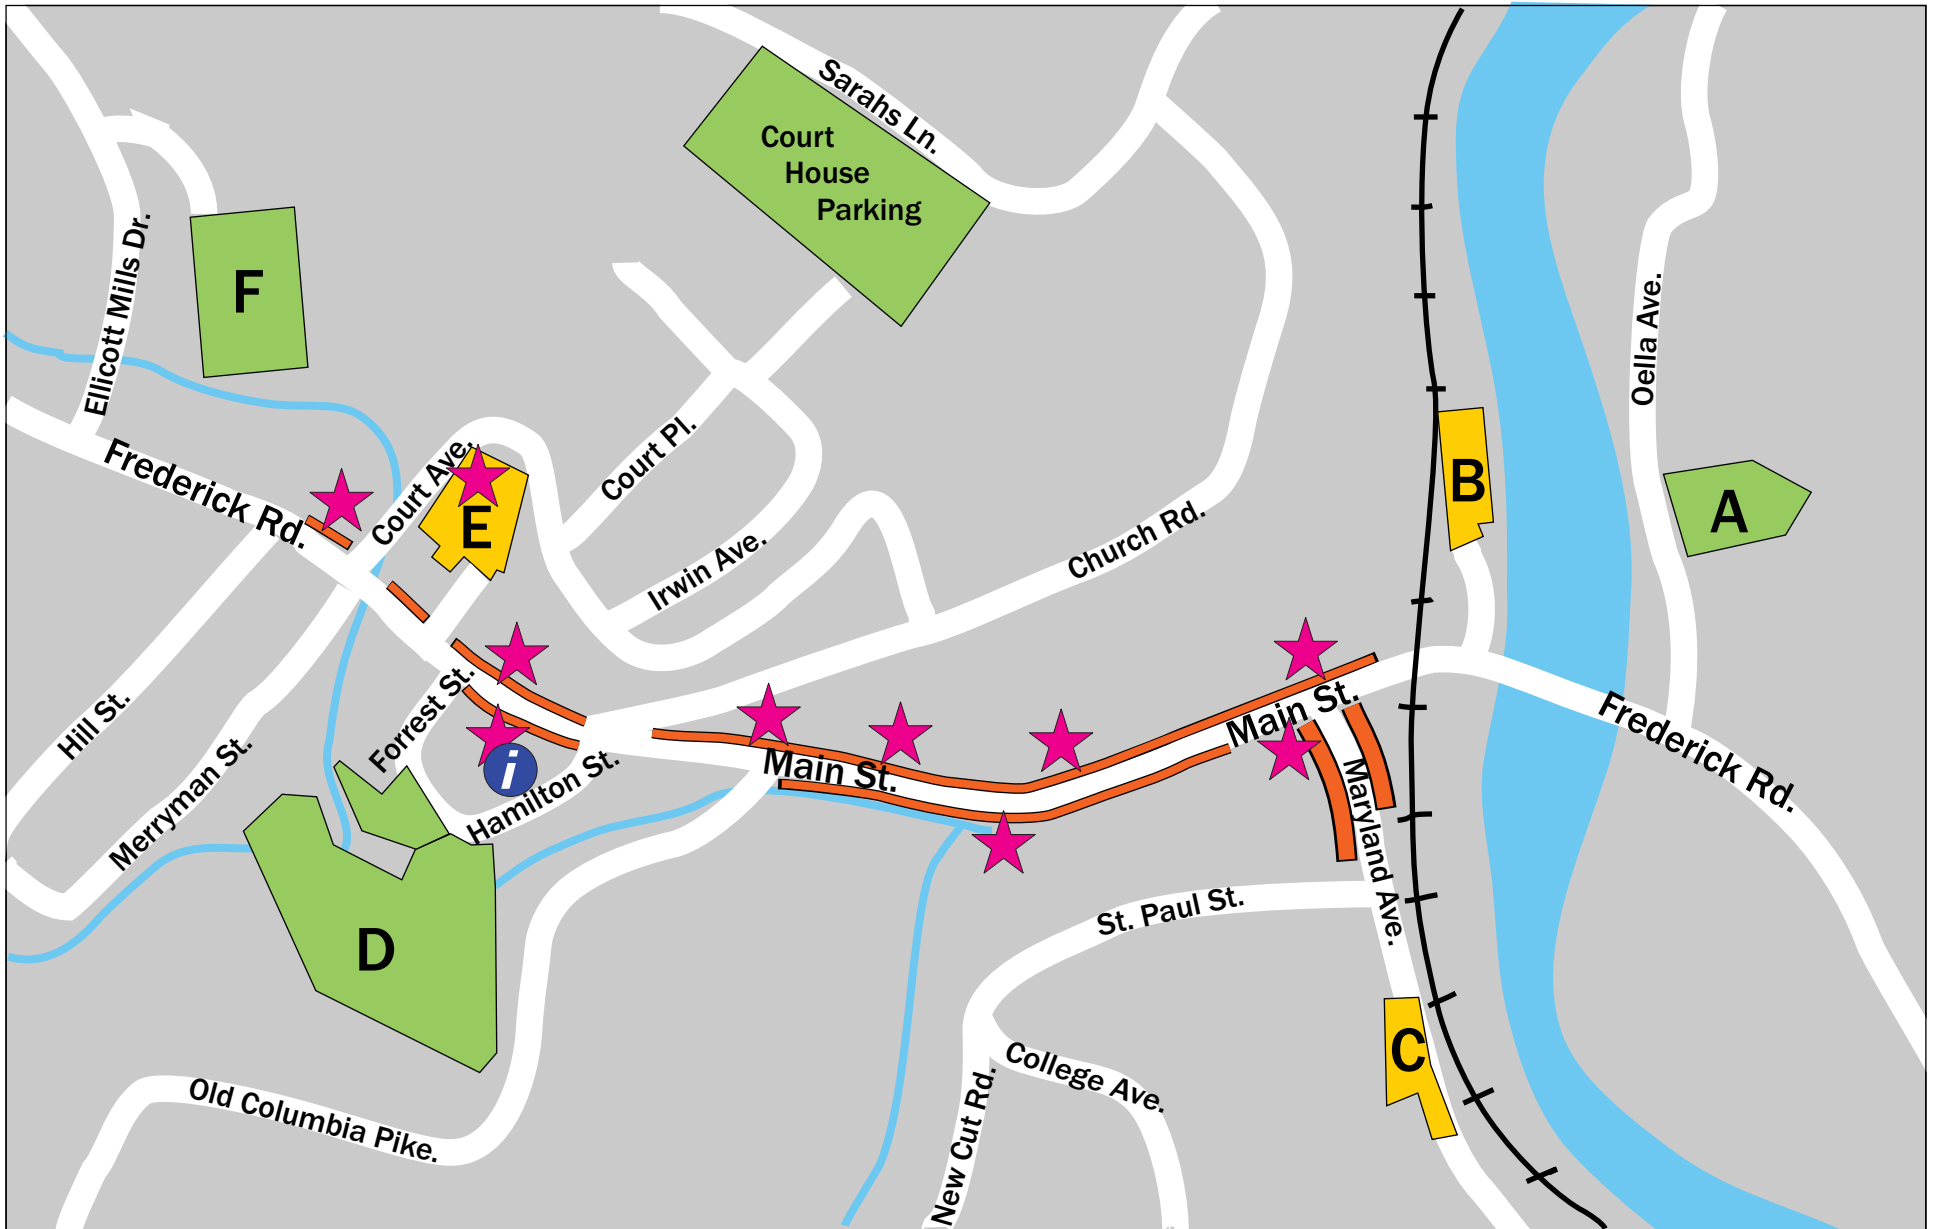

# Ellicott City Downtown Public Parking Surfaces

Type of parking:  Free  \$.50/hr.  \$1/hr.  Parking Payment Kiosk

Enforcement Hours of Operation: 10 AM – 6 PM, 7 days per week.  Howard County Welcome & Information Center