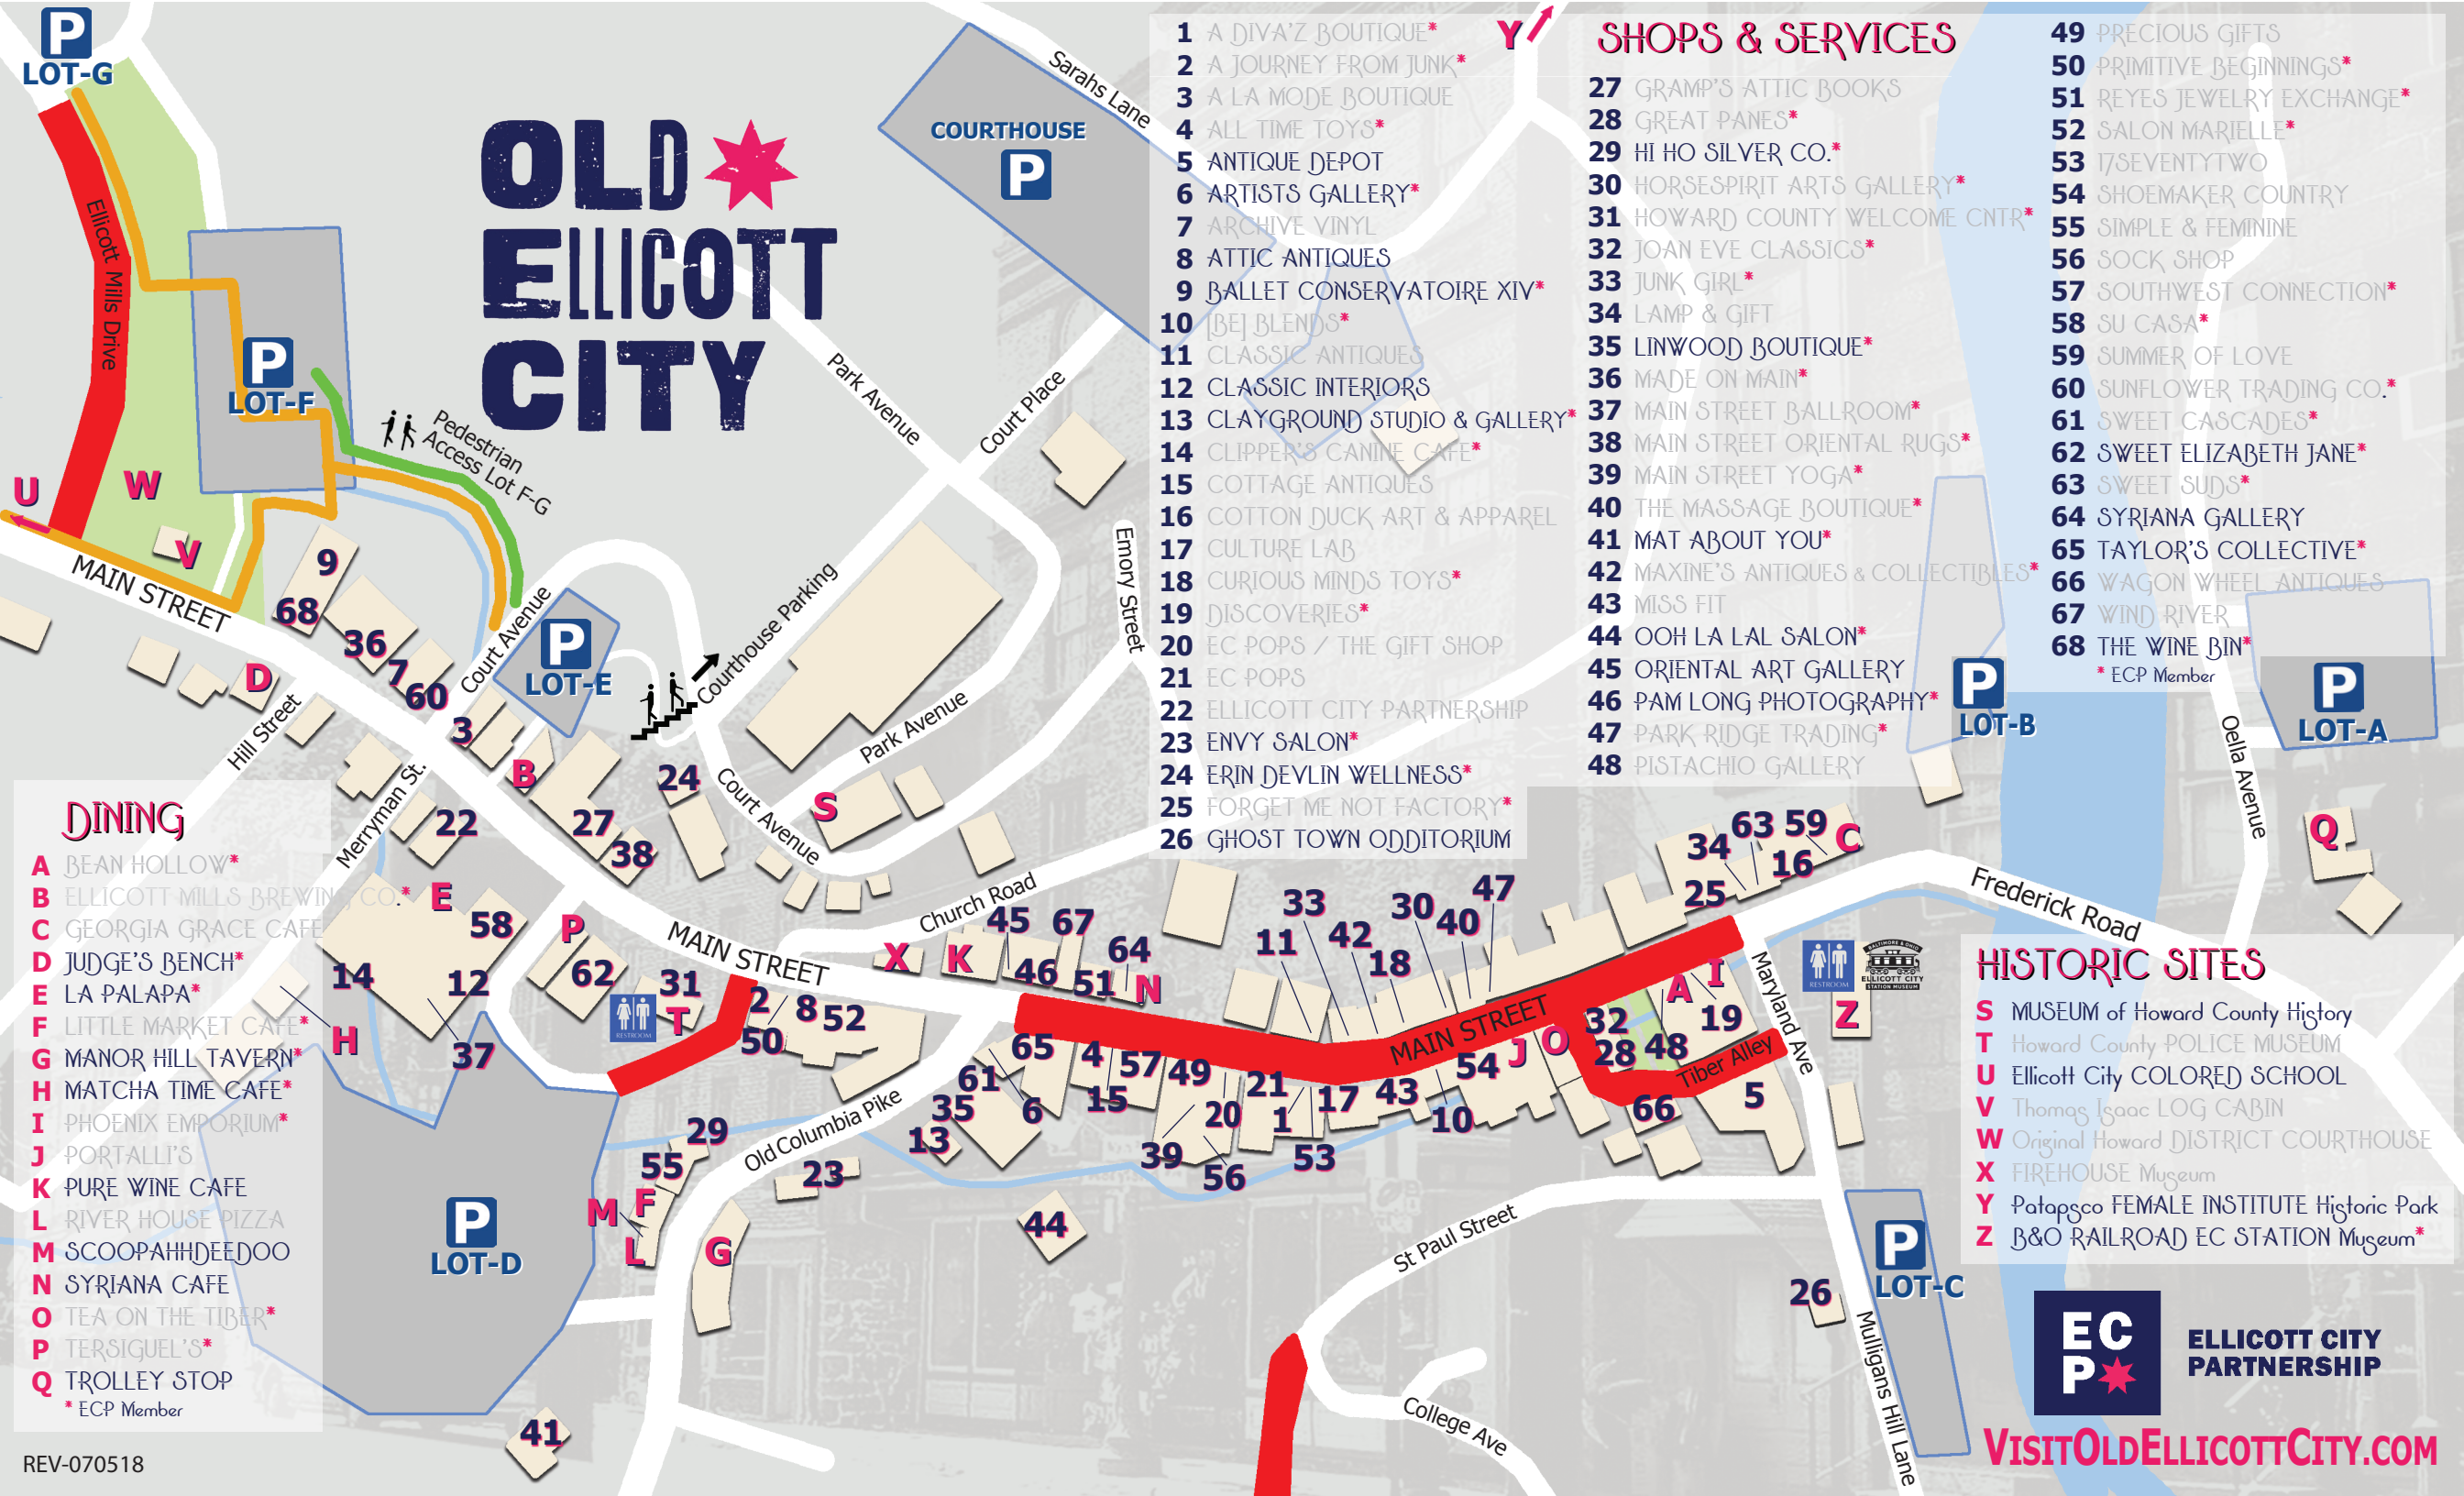

OLD ELICOTT CITY

- 1 A DVA'Z BOUTIQUE*
- 2 A JOURNEY FROM JUNK*
- 3 A LA MODE BOUTIQUE
- 4 ALL TIME TOYS*
- 5 ANTIQUE DEPOT
- 6 ARTISTS GALLERY*
- 7 ARCHIVE VINYL
- 8 ATTIC ANTIQUES
- 9 BALLET CONSERVATOIRE XIV*
- 10 BEJ BLENDS*
- 11 CLASSIC ANTIQUES
- 12 CLASSIC INTERIORS
- 13 CLAYGROUND STUDIO & GALLERY*
- 14 CLIPPER'S CANINE CAFE*
- 15 COTTAGE ANTIQUES
- 16 COTTON DUCK ART & APPAREL
- 17 CULTURE LAB
- 18 CURIOUS MINDS TOYS*
- 19 DISCOVERIES*
- 20 EC POPS / THE GIFT SHOP
- 21 EC POPS
- 22 ELICOTT CITY PARTNERSHIP
- 23 ENVY SALON*
- 24 ERIN DEVLIN WELLNESS*
- 25 FORGET ME NOT FACTORY*
- 26 GHOST TOWN ODDITORIUM

- 49 PRECIOUS GIFTS
 - 50 PRIMITIVE BEGINNINGS*
 - 51 REYES JEWELRY EXCHANGE*
 - 52 SALON MARIELLE*
 - 53 17SEVENTYTWO
 - 54 SHOEMAKER COUNTRY
 - 55 SIMPLE & FEMININE
 - 56 SOCK SHOP
 - 57 SOUTHWEST CONNECTION*
 - 58 SU CASA*
 - 59 SUMMER OF LOVE
 - 60 SUNFLOWER TRADING CO.*
 - 61 SWEET CASCADES*
 - 62 SWEET ELIZABETH JANE*
 - 63 SWEET SUDS*
 - 64 SYRIANA GALLERY
 - 65 TAYLOR'S COLLECTIVE*
 - 66 WAGON WHEEL ANTIQUES
 - 67 WIND RIVER
 - 68 THE WINE BIN*
- * ECP Member

- ## DINING
- A BEAN HOLLOW*
 - B ELICOTT MILLS BREWING CO.*
 - C GEORGIA GRACE CAFE
 - D JUDGE'S BENCH*
 - E LA PALAPA*
 - F LITTLE MARKET CAFE*
 - G MANOR HILL TAVERN*
 - H MATCHA TIME CAFE*
 - I PHOENIX EMPORIUM*
 - J PORTALLI'S
 - K PURE WINE CAFE
 - L RIVER HOUSE PIZZA
 - M SCOOPAHHDEEDOO
 - N SYRIANA CAFE
 - O TEA ON THE TIBER*
 - P TERSIGUEL'S*
 - Q TROLLEY STOP
- * ECP Member

- ## HISTORIC SITES
- S MUSEUM of Howard County History
 - T Howard County POLICE MUSEUM
 - U Ellicott City COLORED SCHOOL
 - V Thomas Isaac LOG CABIN
 - W Original Howard DISTRICT COURTHOUSE
 - X FIREHOUSE Museum
 - Y Patapsco FEMALE INSTITUTE Historic Park
 - Z B&O RAILROAD EC STATION Museum*