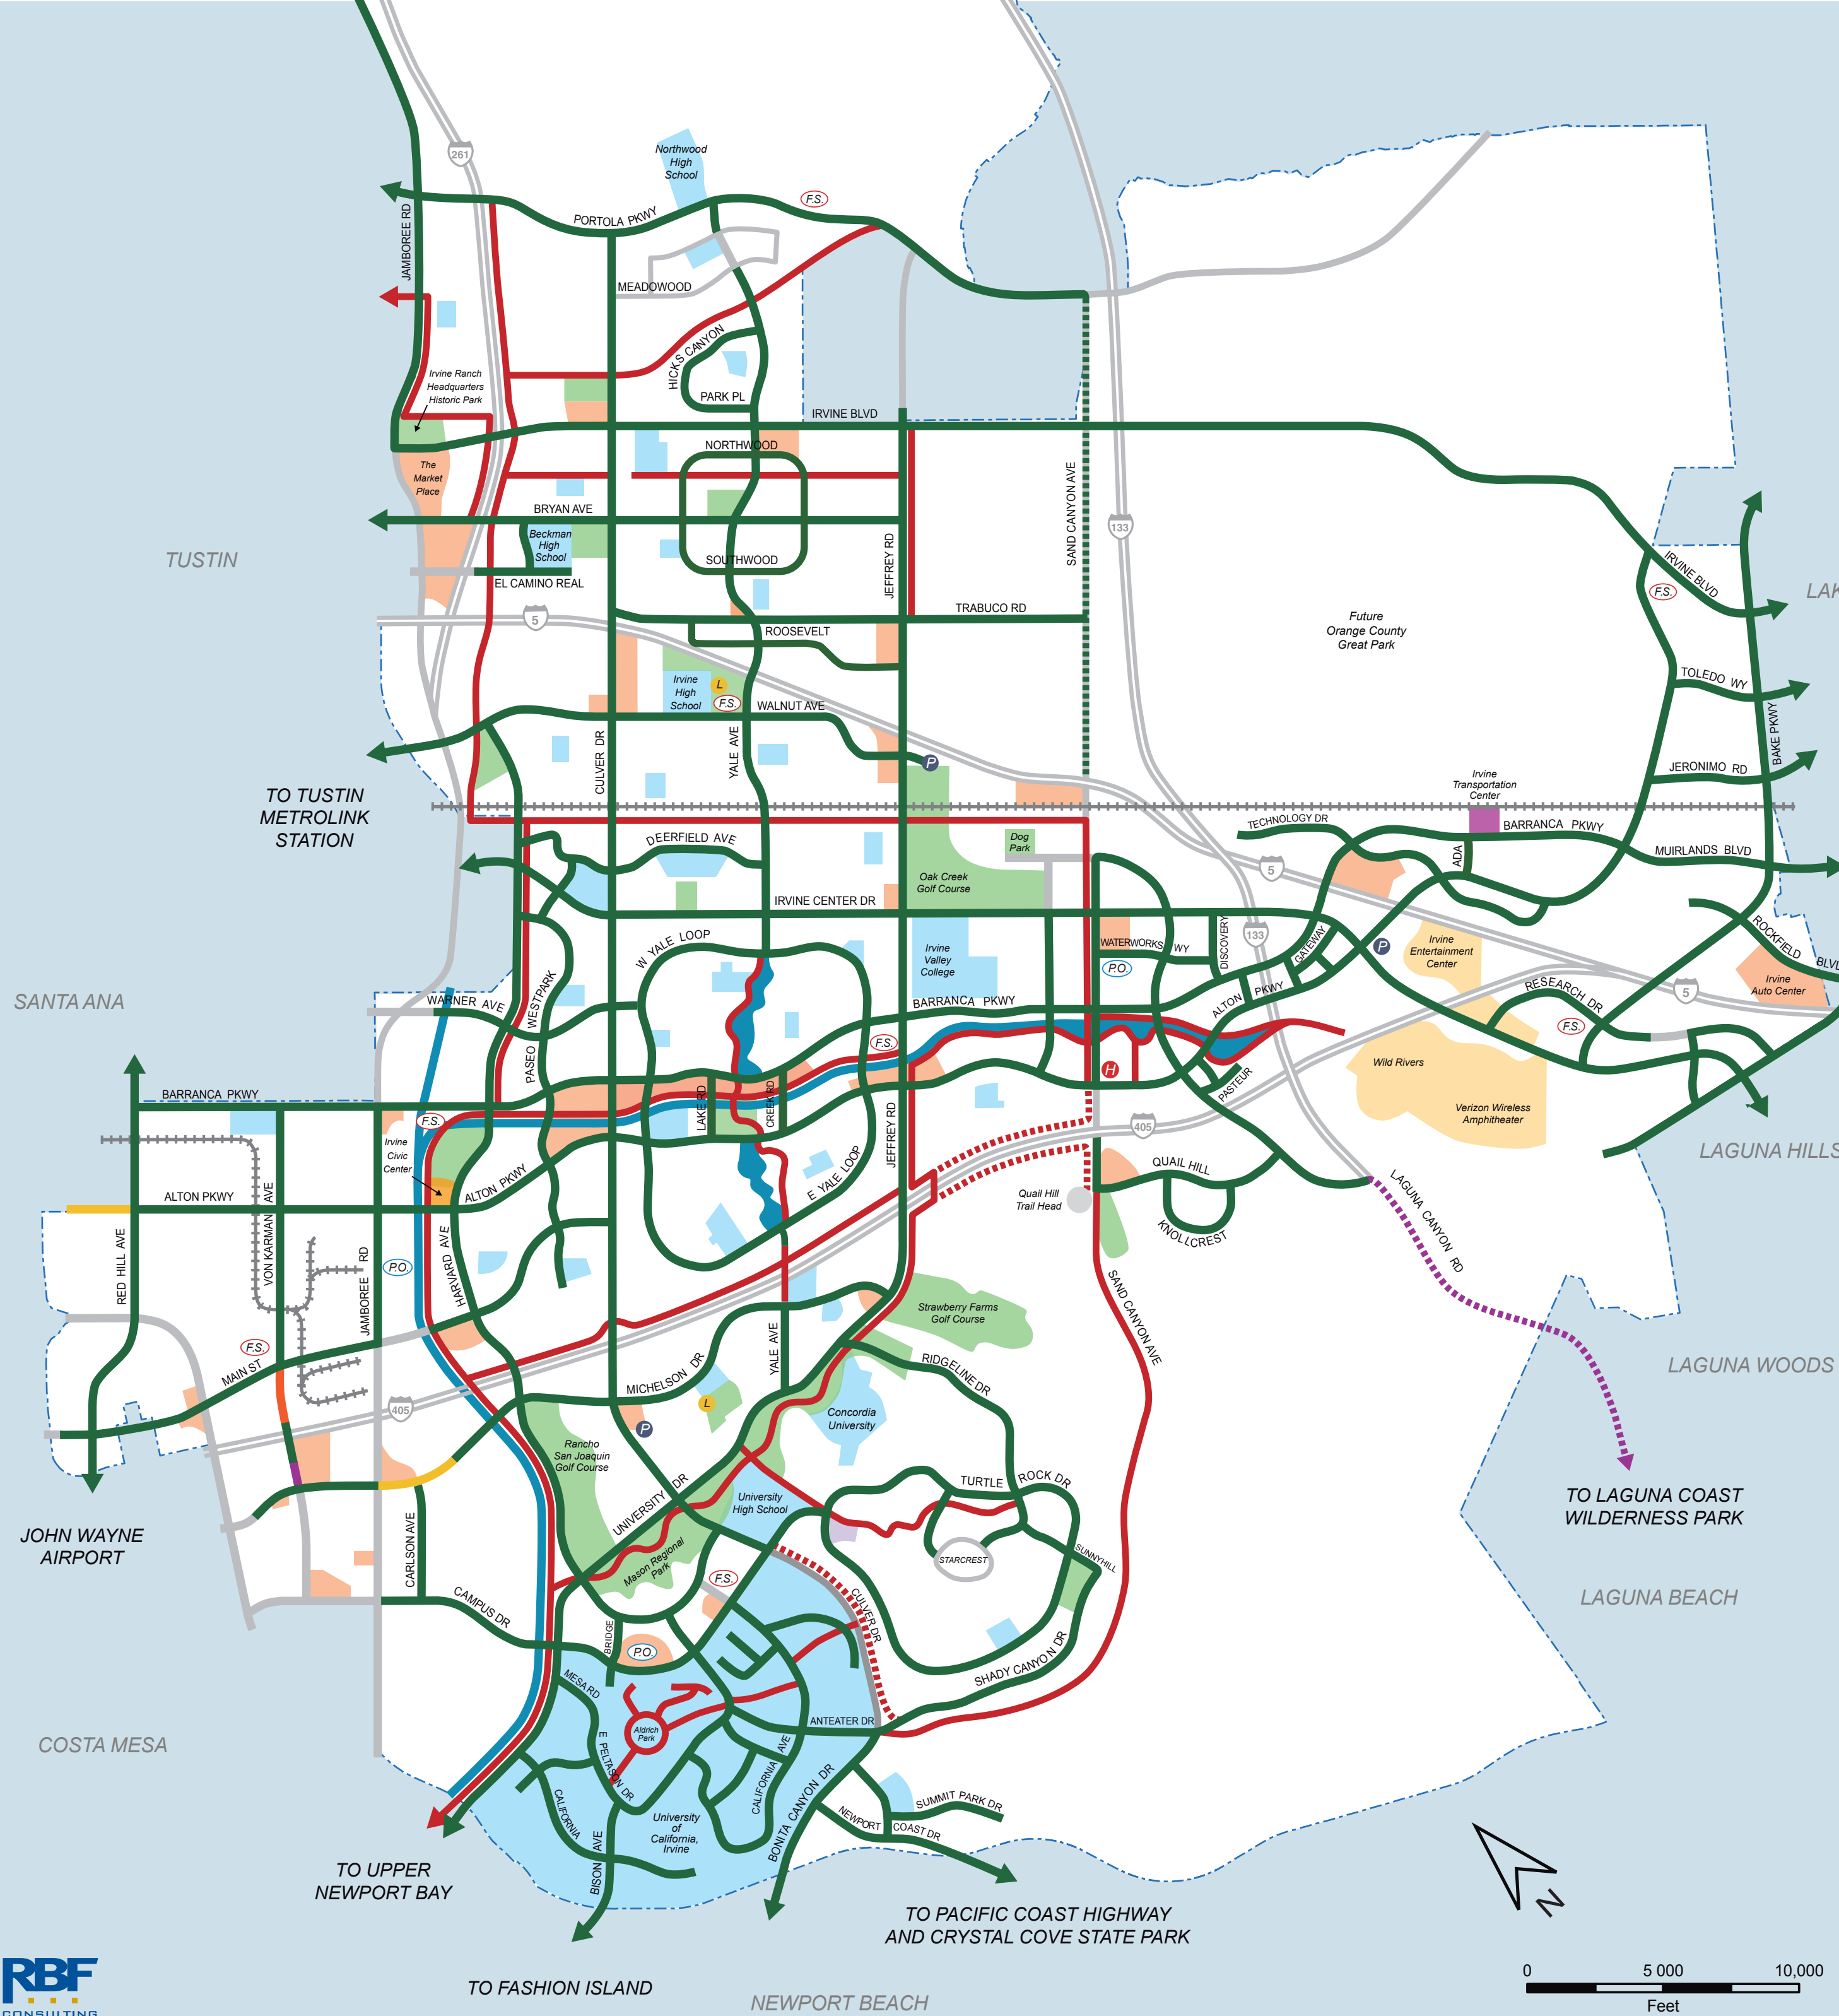

CITY OF IRVINE BIKEWAYS MAP AUGUST 2006

Legend

- Off-Street Bikerway
- Future Off-Street Bikerway (Planned for Construction)
- On-Street Bikerway
- Future On-Street Bikerway (Planned for Construction)
- Future On-Street Signed Bike Route
- On-Street Bikerway on East Side of Road
- On-Street Bikerway on South Side of Road
- On-Street Bikerway on West Side of Road
- Schools, Universities
- Parks
- Waterways, Water Bodies
- Transportation Center
- City Hall, Police Department
- Retail Center
- Entertainment Center
- Park & Ride
- Library
- Post Office
- Fire Station
- Hospitals
- Railroad
- Irvine City Boundary