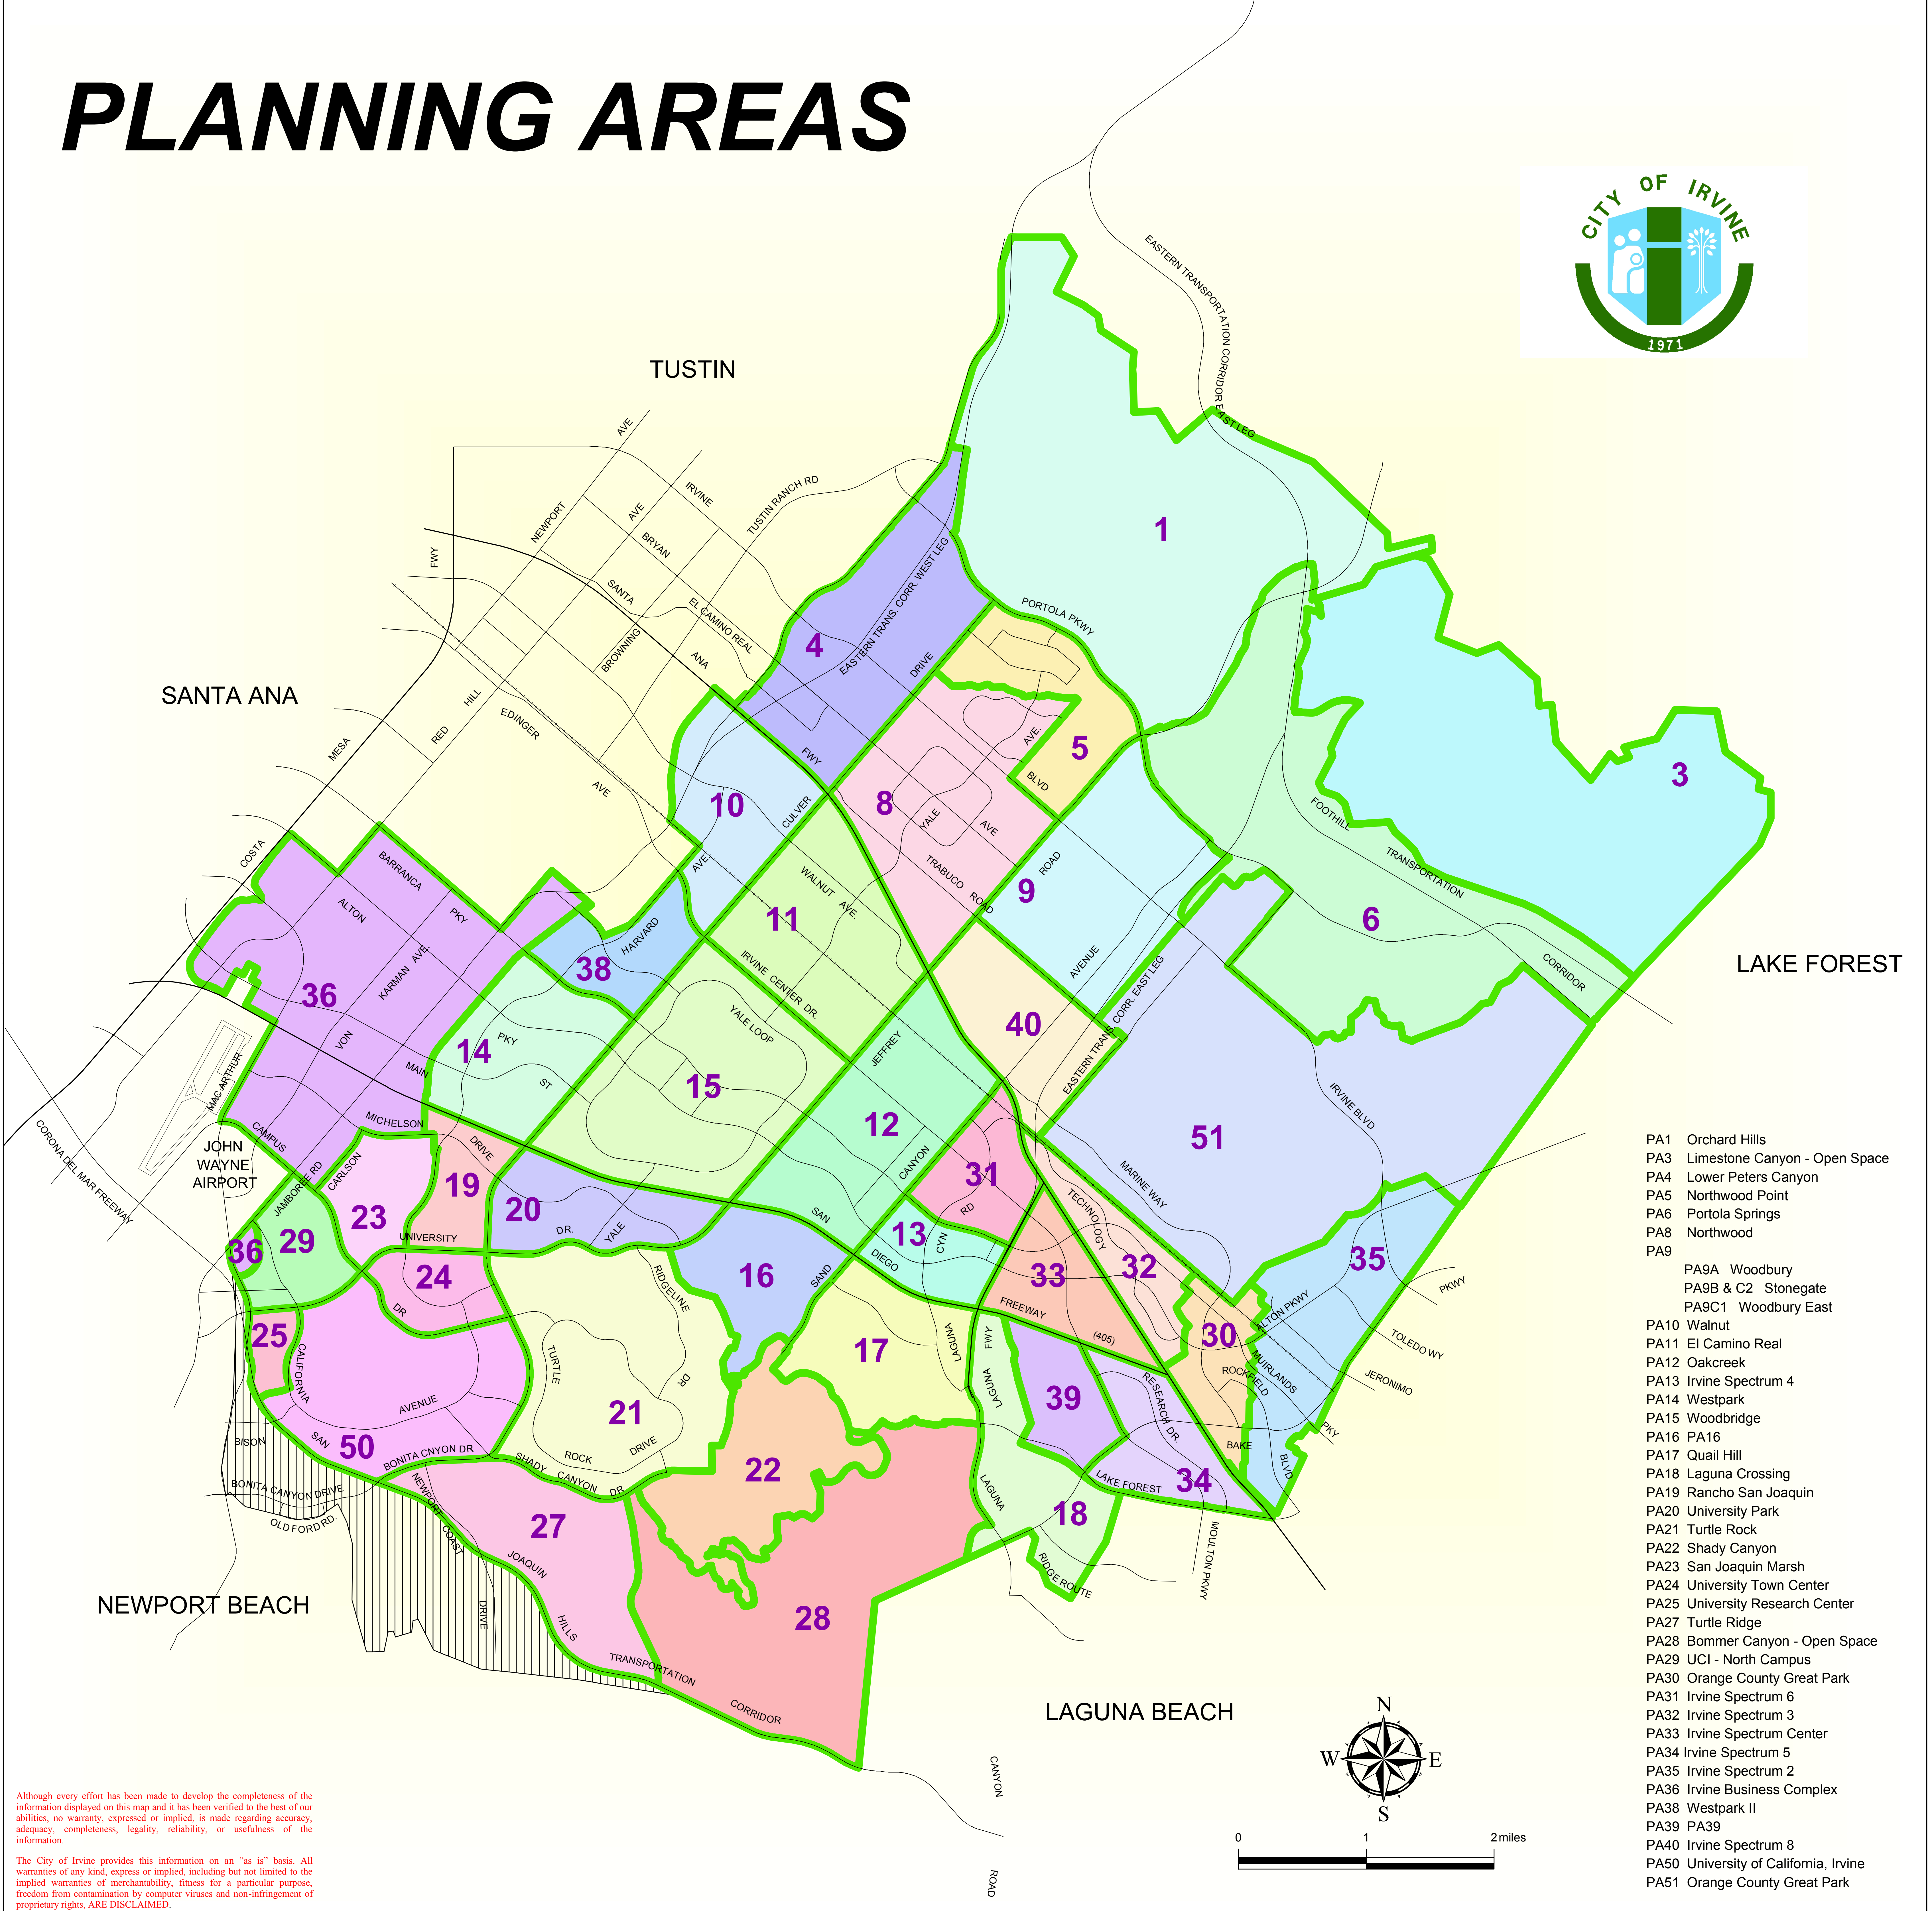

PLANNING AREAS

- PA1 Orchard Hills
- PA3 Limestone Canyon - Open Space
- PA4 Lower Peters Canyon
- PA5 Northwood Point
- PA6 Portola Springs
- PA8 Northwood
- PA9
- PA9A Woodbury
- PA9B & C2 Stonegate
- PA9C1 Woodbury East
- PA10 Walnut
- PA11 El Camino Real
- PA12 Oakcreek
- PA13 Irvine Spectrum 4
- PA14 Westpark
- PA15 Woodbridge
- PA16 PA16
- PA17 Quail Hill
- PA18 Laguna Crossing
- PA19 Rancho San Joaquin
- PA20 University Park
- PA21 Turtle Rock
- PA22 Shady Canyon
- PA23 San Joaquin Marsh
- PA24 University Town Center
- PA25 University Research Center
- PA27 Turtle Ridge
- PA28 Bommer Canyon - Open Space
- PA29 UCI - North Campus
- PA30 Orange County Great Park
- PA31 Irvine Spectrum 6
- PA32 Irvine Spectrum 3
- PA33 Irvine Spectrum Center
- PA34 Irvine Spectrum 5
- PA35 Irvine Spectrum 2
- PA36 Irvine Business Complex
- PA38 Westpark II
- PA39 PA39
- PA40 Irvine Spectrum 8
- PA50 University of California, Irvine
- PA51 Orange County Great Park