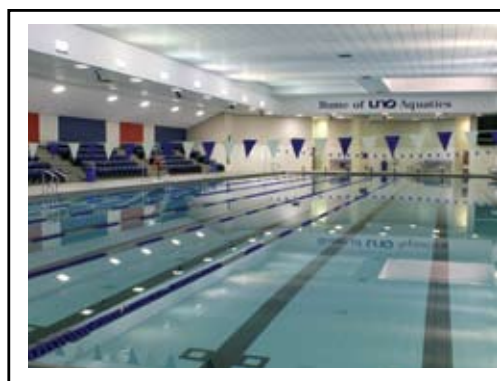

University of New Orleans

New Orleans

	# of Lanes	Size of Pool	Seating		Scoreboard	Lights	Parking	Concessions	Press Box	Lockers	Meeting Room
KEIFER ARENA SWIMMING	8	Olympic Size	800 Chair 400 Bleacher		✓	✓	3,000	✓	✓	✓	✓
	# of Courts	Court Size	Seating	Flooring	Scoreboard	Lights	Parking	Concessions	Press Box	Lockers	Meeting Room
KEIFER ARENA BASKETBALL	5	94' X 50'	8,900	Hard Wood	✗	✓	300	✓	✓	✓	✓
	# of Fields	Field Size	Seating		Scoreboard	Lights	Parking	Concessions	Press Box	Lockers	Meeting Room
PRIVATEER PARK BASEBALL	1	Left 330' Center 400' Right 330'	1,200		✓	✓	1,000	✓	✓	✓	✓
	# of Courts	Flooring	Seating		Scoreboard	Lights	Parking	Concessions	Press Box	Lockers	Meeting Room
UNIVERSITY TENNIS CENTER	26	20 Hard 6 Clay	Limited		✗	✓	200	✓	✓	✓	✓