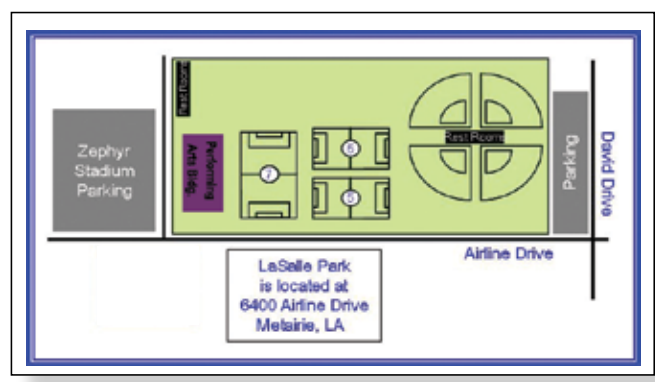

Lasalle Park

Metairie

LaSalle Park is host to baseball and soccer/ lacrosse fields. Adjacent to Zephyr Field and providing ample shaded leisure area, the park creates the ultimate setting for tournaments.

	# of Fields	Lights	Field Size	Scoreboard	Seating	Parking	Concessions	Press Box	Lockers	Meeting Room
BASEBALL/ SOFTBALL	4	✓	Center- 300	✓	100	200	✓	✓	✗	✓
SOCCER/ LACROSSE	4	✓	2 75x115 2 65x110	✓	100	200	✓	✓	✗	✓