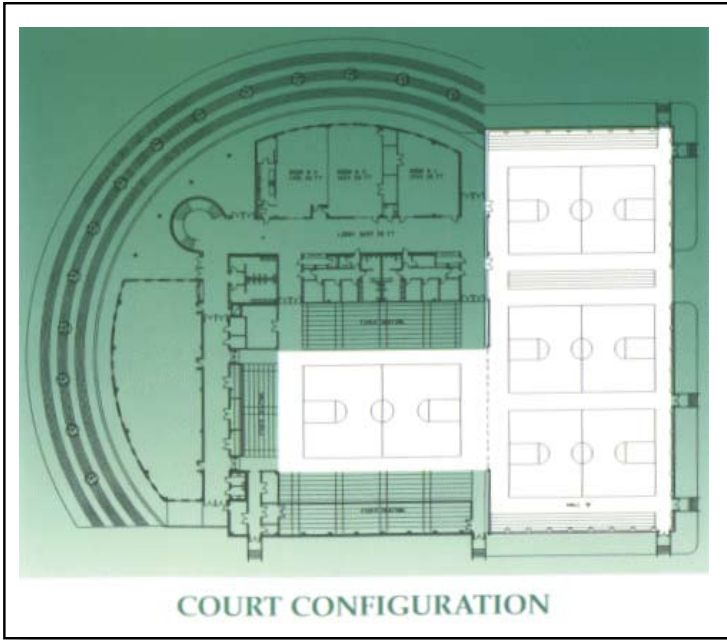

VENUE ALARIO CENTER