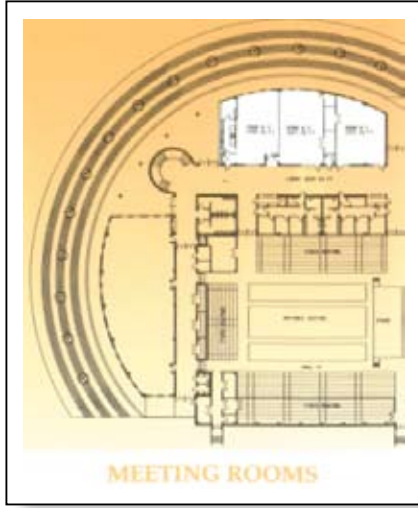

VENUE ALARIO CENTER