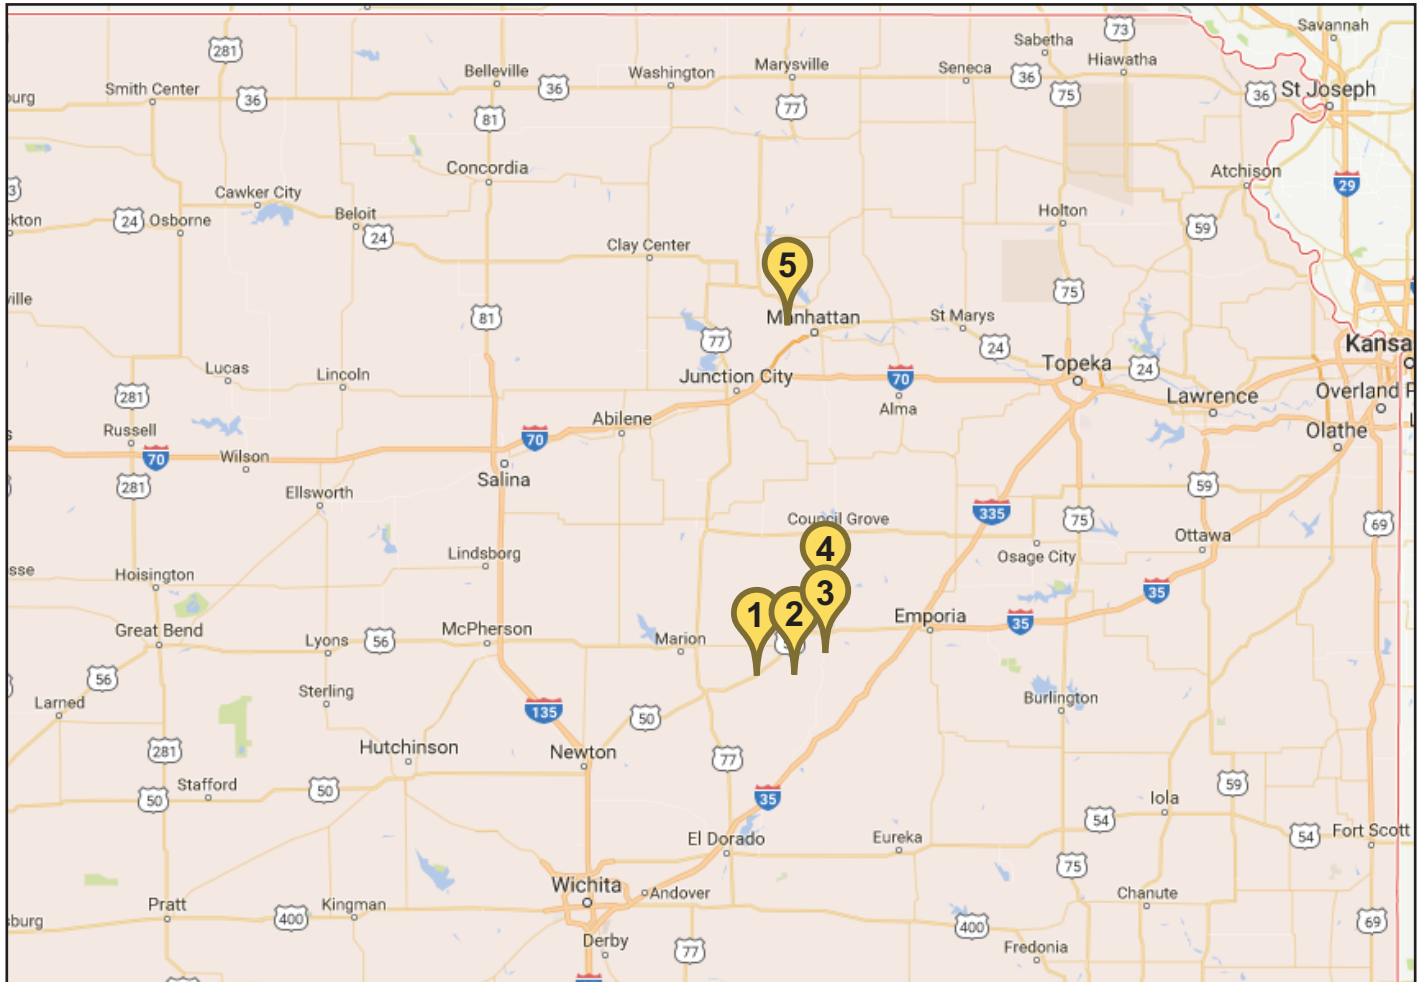

Kansas Weekend Couples Getaway

1. Clover Cliff Ranch Bed and Breakfast

(620) 343-0621

826A US-50, Elmdale, KS 66850

clovercliff ranch.com

2. Chase Lake Falls

(620) 767-5900

1130 Lake Road, Cottonwood Falls, KS 66845

ksoutdoors.com/KDWPT-Info/Locations/State-Fishing-Lakes/South-Central-Region/Chase

3. Cottonwood Falls

Cottonwood Falls, KS

chasecounty chamber.org

4. Flint Hills Gallery

(620) 273-6454

321 Broadway St, Cottonwood Falls, KS 66845

flinthillsgallery.com

5. Liquid Art Winery

(785) 370-8025

1745 Wildcat Creek Rd, Manhattan, KS 66503

liquidartwinery.com